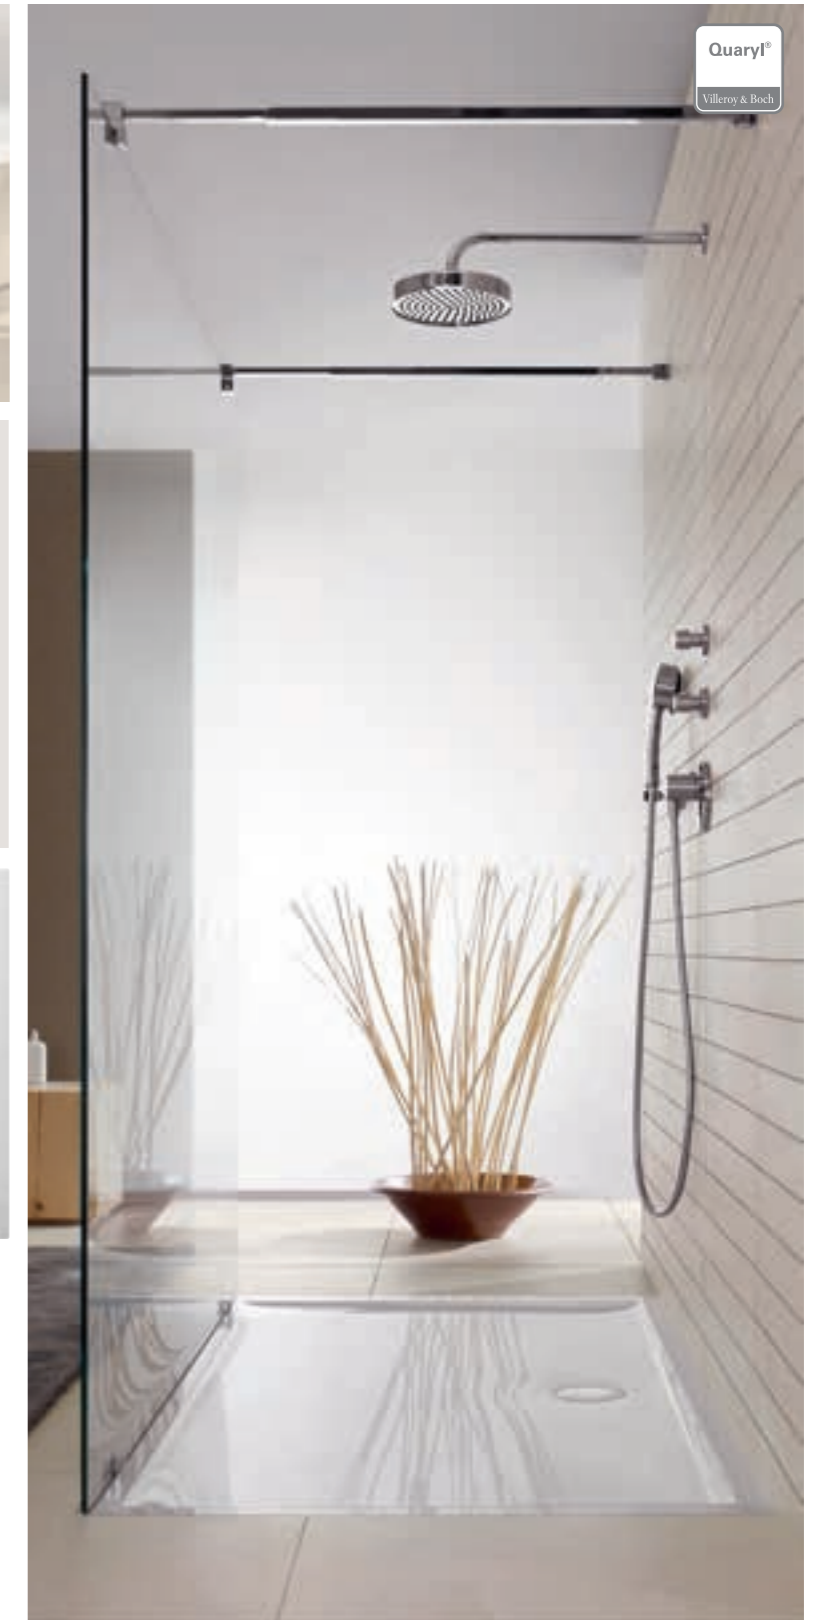

SHOWER TRAYS

Quaryl®
Villeroy & Boch

Feel-good design

- Minimalist: ultra-flat and rimless Quaryl® shower tray
- Modern: flush-fit outlet
- Matt: 4 elegant colours in a matt look
- Millimetre precision: can be individually cut to size for every bathroom

SUBWAY INFINITY
Collection

Understated aesthetics

- Timeless: straight-lined design with interior depth of 3 cm
- Resilient: in durable Quaryl®
- Easy-care: particularly easy to clean
- Aesthetic: round outlet with cover in White or Chrome

*Functional
and aesthetic
in one*

FUTURION FLAT
Collection

MIRRORS AND MIRROR CABINETS

Our mirrors and mirror cabinets always offer the appropriate light to create the right atmosphere: Daylight in the waking hour, direct light for applying make-up or warm light to relax in. Mirror cabinets are also miracle space-savers. With useful features such as integrated power sockets and sophisticated, durable lighting they are the highlight in the bathroom. The mirror on the wall just has it all!

My View Now: the ultimate in storage space, light and design*

- Practical: height-adjustable shelves
- Adaptable: always the right light - for relaxing or applying make-up
- Variety: in various widths and as surface-mounted or built-in variant