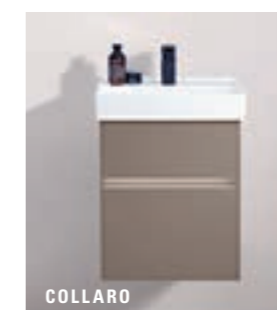

GUEST BATHROOMS

An inviting guest bathroom is a treat for hosts and guests alike. With the compact bathroom ceramics and space-saving furniture from Villeroy & Boch you can conjure up a homely atmosphere in your preferred style in the smallest of spaces.