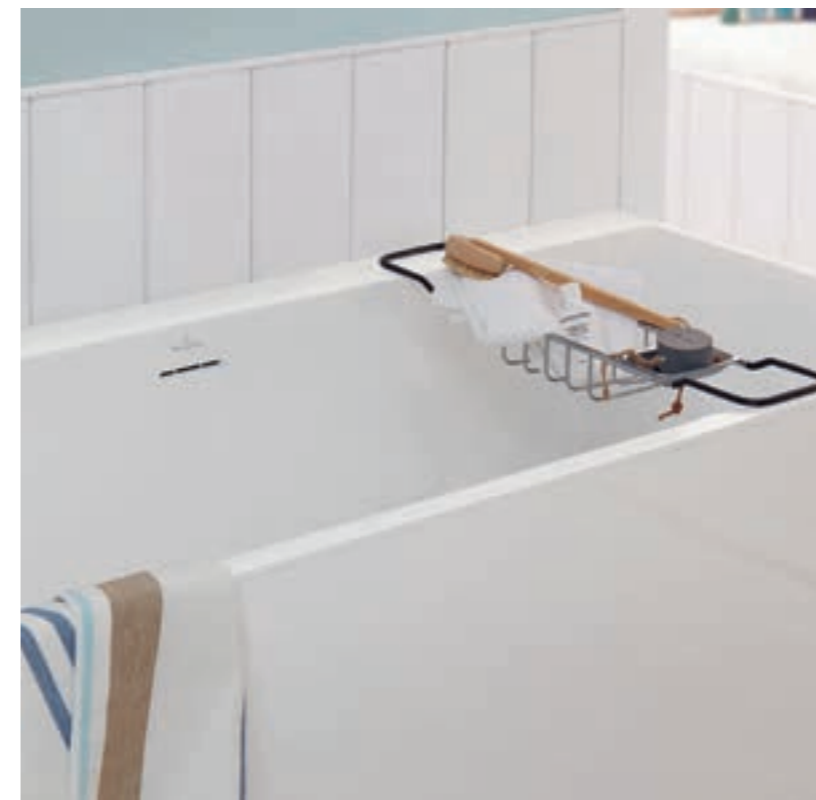

Bath

- Fills up quietly from below with SilentFlow
- Extra-wide overflow
- Only 1 cm high rim
- Gentle to the touch in Quaryl®

Treat yourself to a little me-time

Lay back and immerse yourself in the pleasures of this ergonomically shaped deep bath with its comfortable backrest.