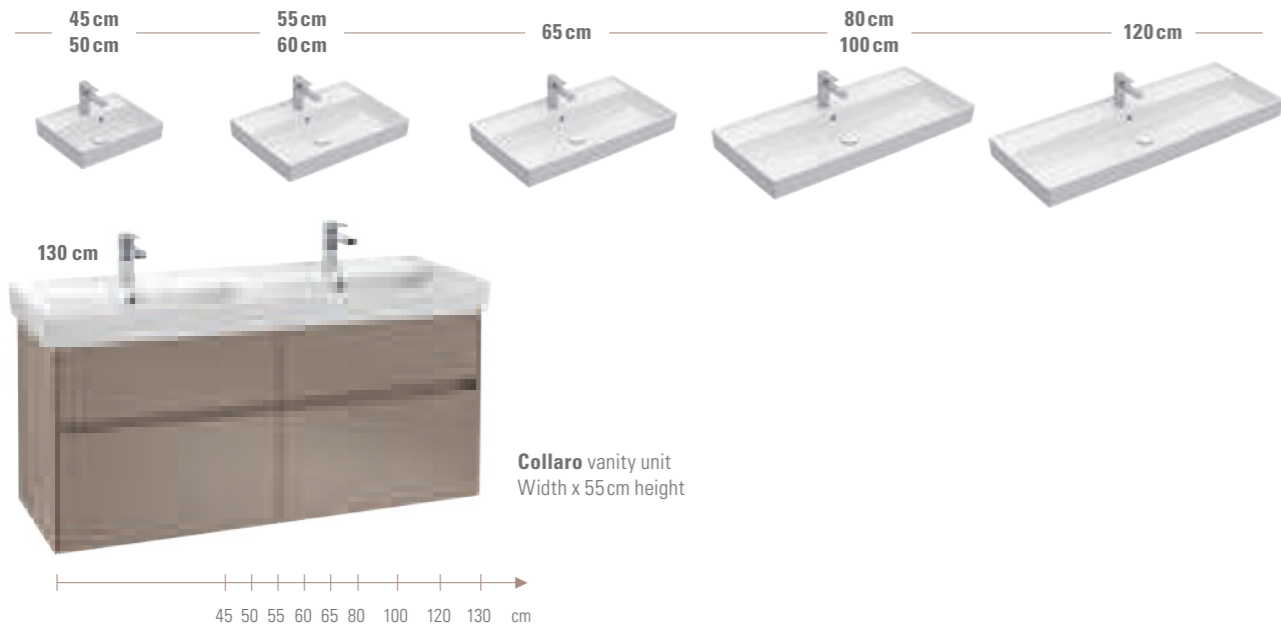

Extreme precision

The thin washbasin walls are made possible by the innovative material TitanCeram.

Titan
Ceram
Villeroy & Boch

COLLARO
Collection

- **Hallmark:** TitanCeram washbasins with designer edge
- **Variable:** in many shapes and sizes
- **Atmospheric:** handle strip with optional lighting
- **Striking:** the back-to-wall bath

Form with function

The offset designer edge defines the unique look of the washbasin and acts as a splashguard and protective rim.

VANITY WASHBASINS

Collaro vanity unit
Width x 55 cm height

SURFACE-MOUNTED WASHBASINS