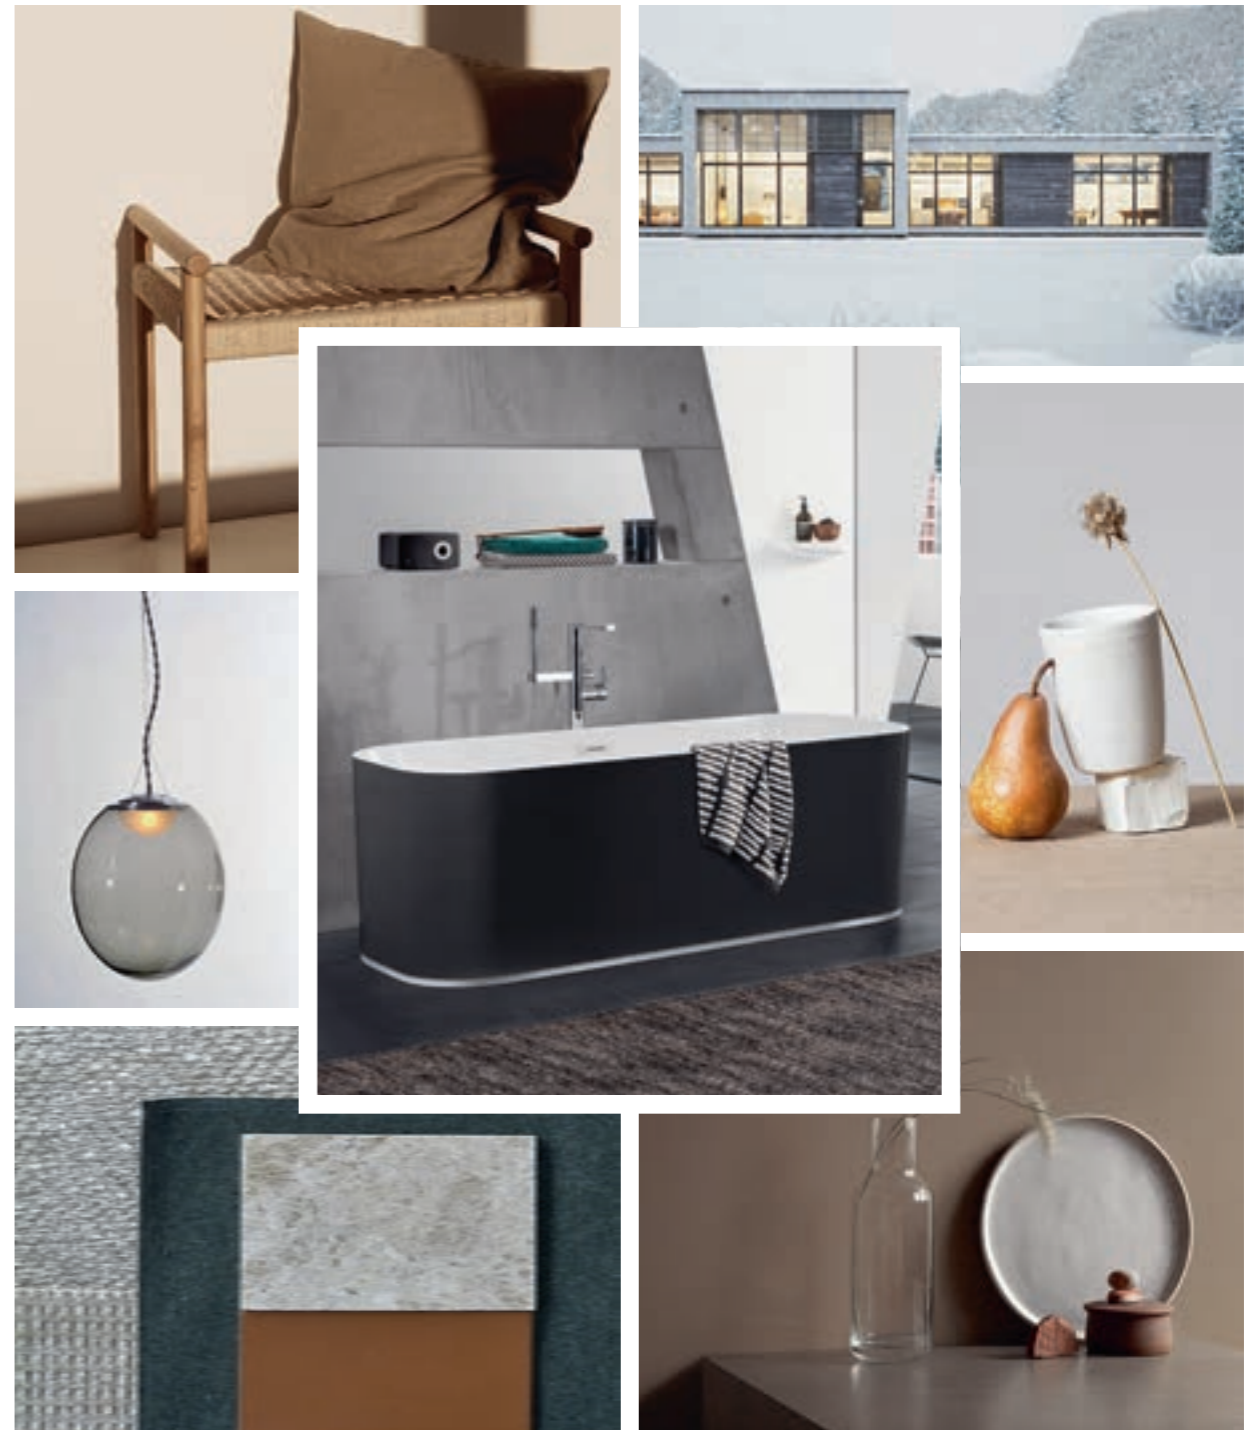

INTERIOR STYLES

DESIGNER PATRICK FREY

ALLURING MINIMALISM

“Straight lines, open spaces and simple forms emphasize the bathroom’s functionality. A well-conceived light concept and homely accessories make it all really inviting.”