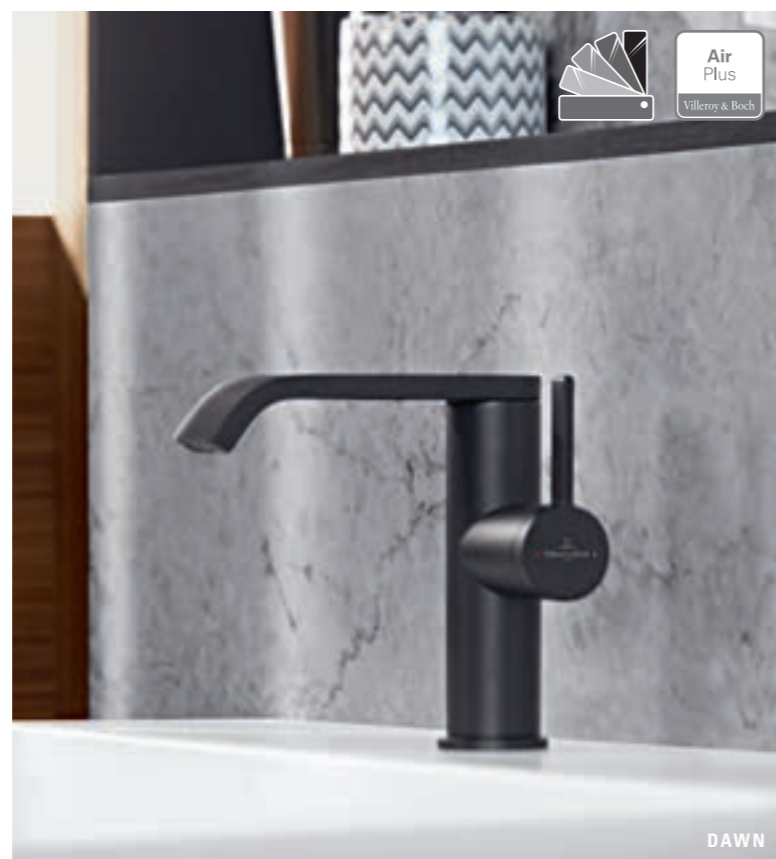

Dawn

- Sophisticated: minimalist design lines characterise the modern, elegant tap range
- Aesthetic: invisible aerator for maximum focus on the design
- Diverse: two design concepts with different spouts, can be combined with a wide variety of interior designs

DAWN