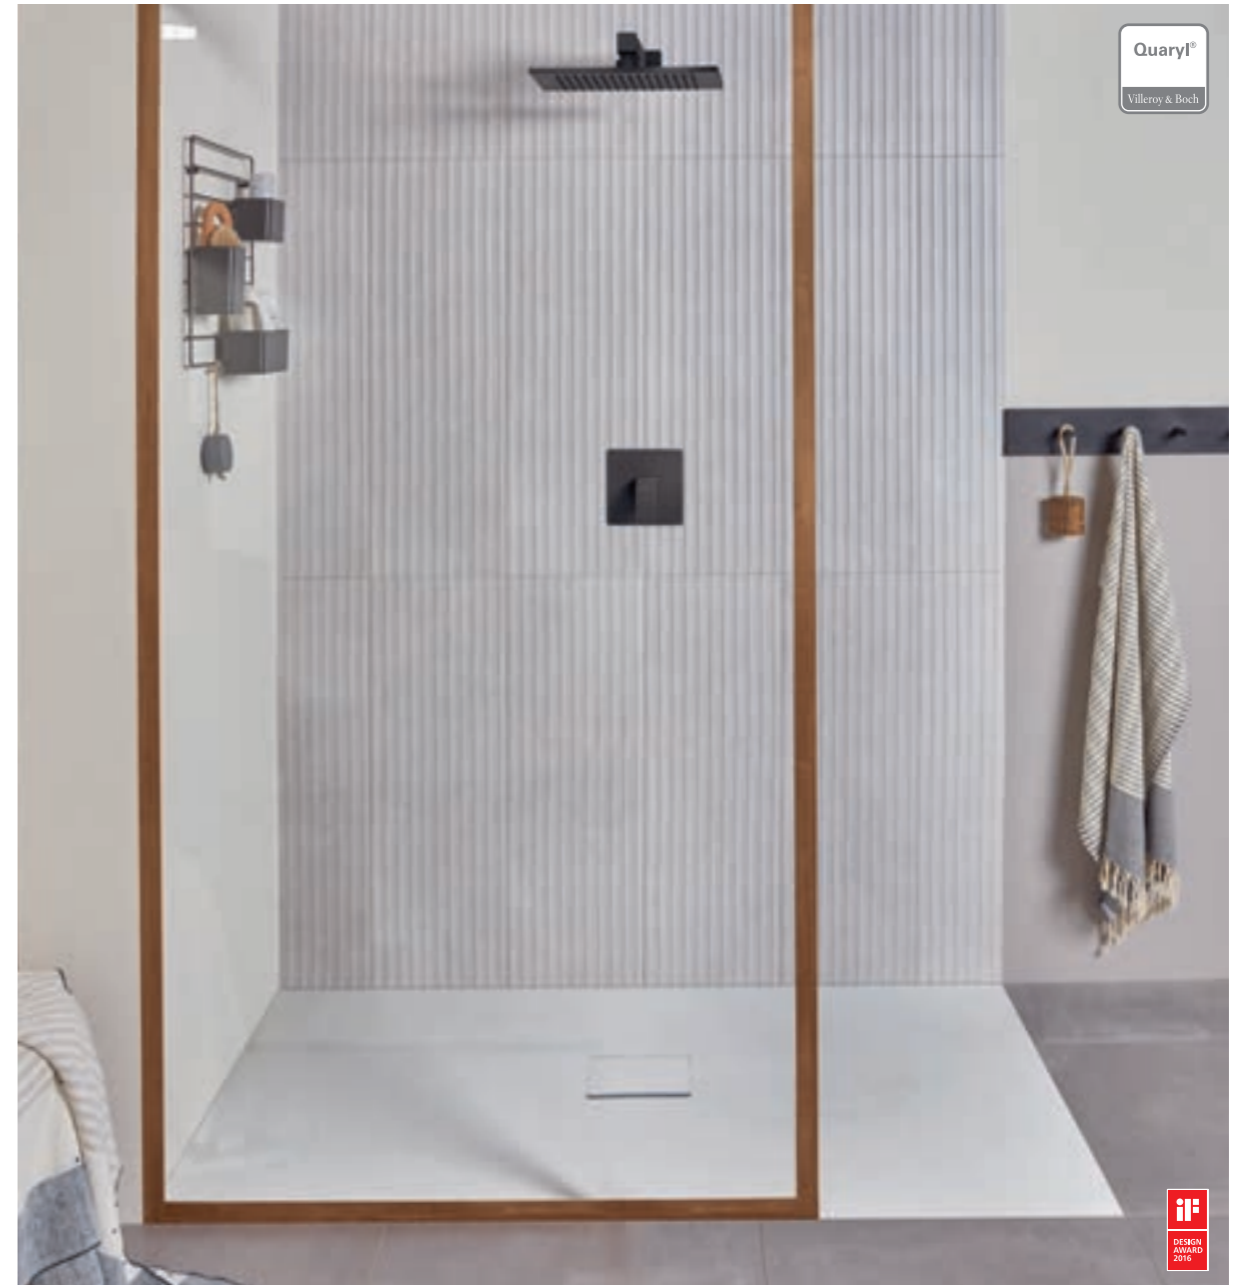

SQUARO

AirPool Entry-Level

AirPool Comfort

HydroPool Entry-Level

HydroPool Comfort

CombiPool Entry-Level

CombiPool Comfort

CombiPool Invisible

SHOWER TRAYS

Modern, flat shower trays offer maximum scope for individual design in the bathroom. Open concepts or space-saving shower niches can be integrated into practically any floor plan according to your wishes. The new materials and structural designs allow floor-flush installation, for safe and convenient use into old age.

SHOWER TRAYS

Quaryl®
Villeroy & Boch

Feel-good design

- Minimalist: ultra-flat and rimless Quaryl® shower tray
- Modern: flush-fit outlet
- Matt: 4 elegant colours in a matt look
- Millimetre precision: can be individually cut to size for every bathroom