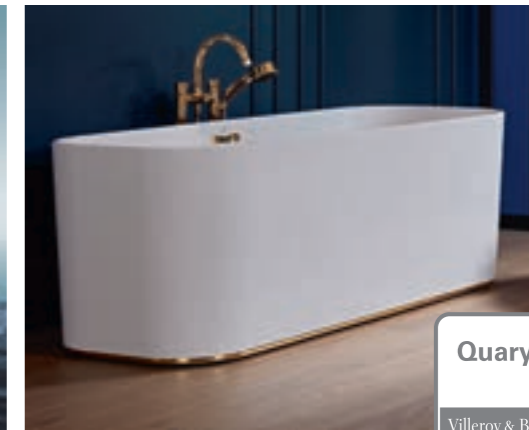

ONELEVEL

Floor-flush showers blend elegantly into the bathroom. They ensure a seamless floor and offer convenient entry, greater freedom of movement and an improved feeling of space.

One Level
Villeroy & Boch

- Ultra-flat, highly robust shower trays
- Harmonious, discreet floor design for contemporary bathroom architecture
- Safe and easy entry
- Customised sizes available
- Particularly easy to clean

ANTISLIP

Quaryl® surfaces offer maximum slip resistance by natural means. A firm foothold and safe showering are guaranteed, even on wet surfaces.

Anti Slip
Villeroy & Boch

- Quaryl® shower trays in matt colours with maximum slip-resistance
- Particularly hygienic thanks to non-porous, seamless surface
- Our acrylic shower trays in White Alpin can be supplied with Vibogrip anti-slip finish

QUARYL®

This exclusive and exceptionally robust material has a smooth and warm feel and is gentle to the skin. At the same time, Quaryl® also makes uniquely precise designs possible.

Quaryl®
Villeroy & Boch