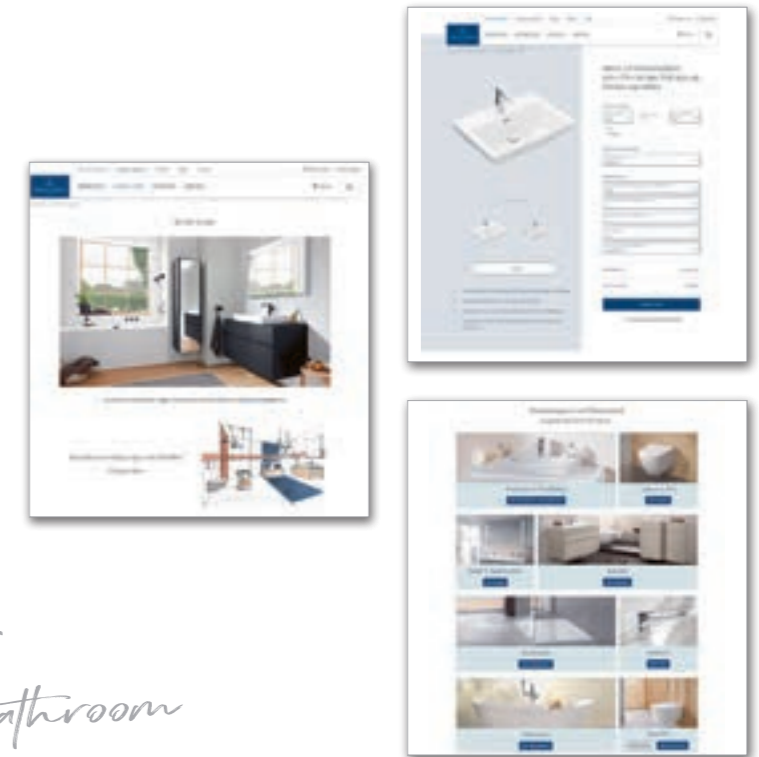

STYLE FINDER

Need some help finding the right products? Use the Style Finder to define what you like - and we'll show you the appropriate collections.

villeroyboch.com/stylefinder

BATHROOM PLANNER

Turn your ideas into virtual reality with a 3D view of your new dream bathroom or create a professional floor plan.

villeroyboch.com/bathroomplanner

PRODUCT DATA

Want to know more about a product or check measurements? You'll find detailed information here.

villeroyboch.com/products

Design your dream bathroom

INSPIRATION