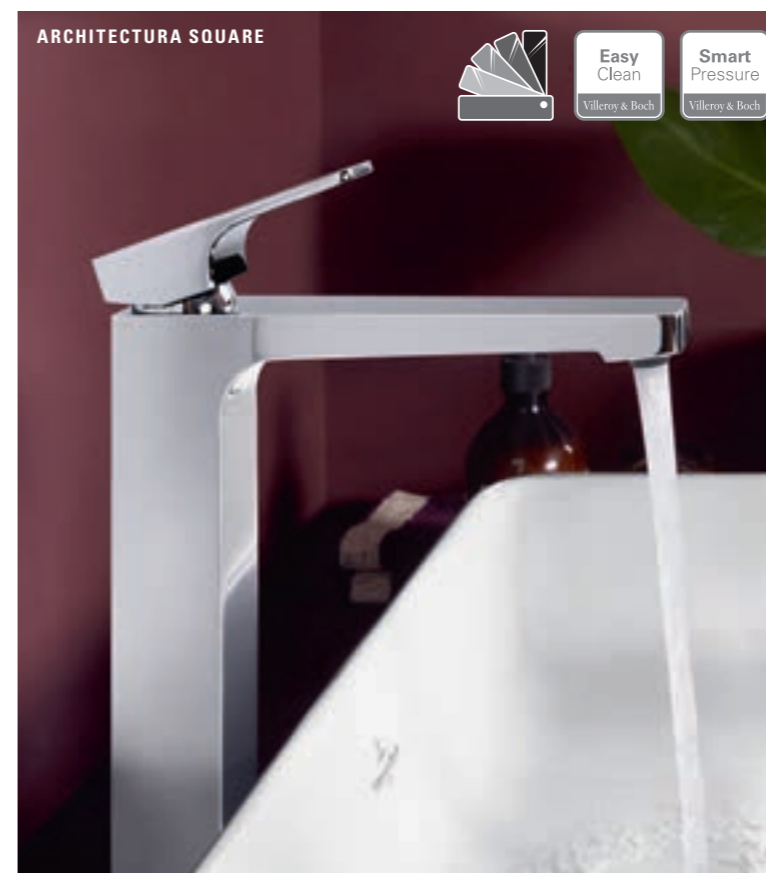

Architectura Square

- Expressive: slender, square body echoes the square-shaped design of modern collections
- Matching: ideal for the Architectura collection
- Easy to clean: aerator ensures optimum limescale removal and durability