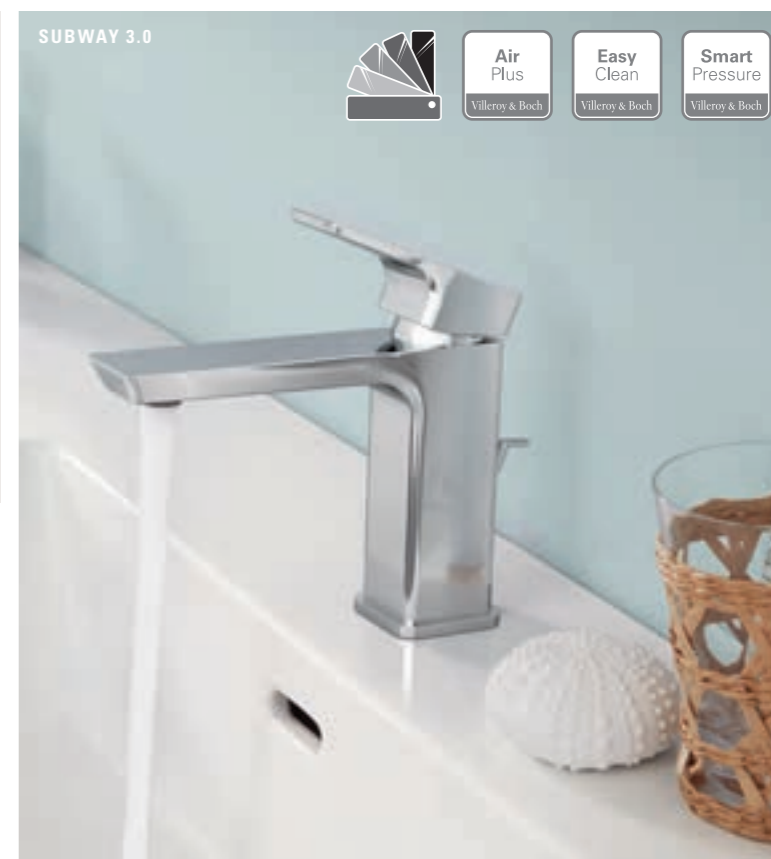

CONUM

Dawn

- Sophisticated: minimalist design lines characterise the modern, elegant tap range
- Aesthetic: invisible aerator for maximum focus on the design
- Diverse: two design concepts with different spouts, can be combined with a wide variety of interior designs

DAWN

LIBERTY

Liberty

- Geometric: different shapes – round, oval and straight-lined for plenty of design scope
- Versatile: aerator permits flexible adjustment of the water jet
- Variable: different heights and spout lengths guarantee compatibility with almost all washbasin collections

Subway 3.0

- Consistent: timeless and minimalist softly squared design
- Easy-clean: aerator ensures optimum limescale removal and durability
- Perfect match: the taps perfectly complement the Subway 3.0 collection, from page 46