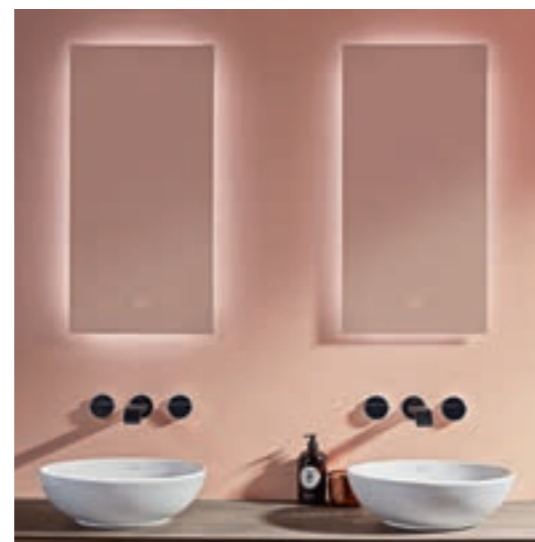

My View Now: the ultimate in storage space, light and design*

- Practical: height-adjustable shelves
- Adaptable: always the right light - for relaxing or applying make-up
- Variety: in various widths and as surface-mounted or built-in variant

MY VIEW 14+

*Only available in specified countries

MIRRORS

More to See Lite: a pure and simple fit every time

- Individual: the right shape and size for every bathroom
- Brilliant: with all-round LED wall lighting
- Atmospheric: adjustable light colour from daylight white to warm white