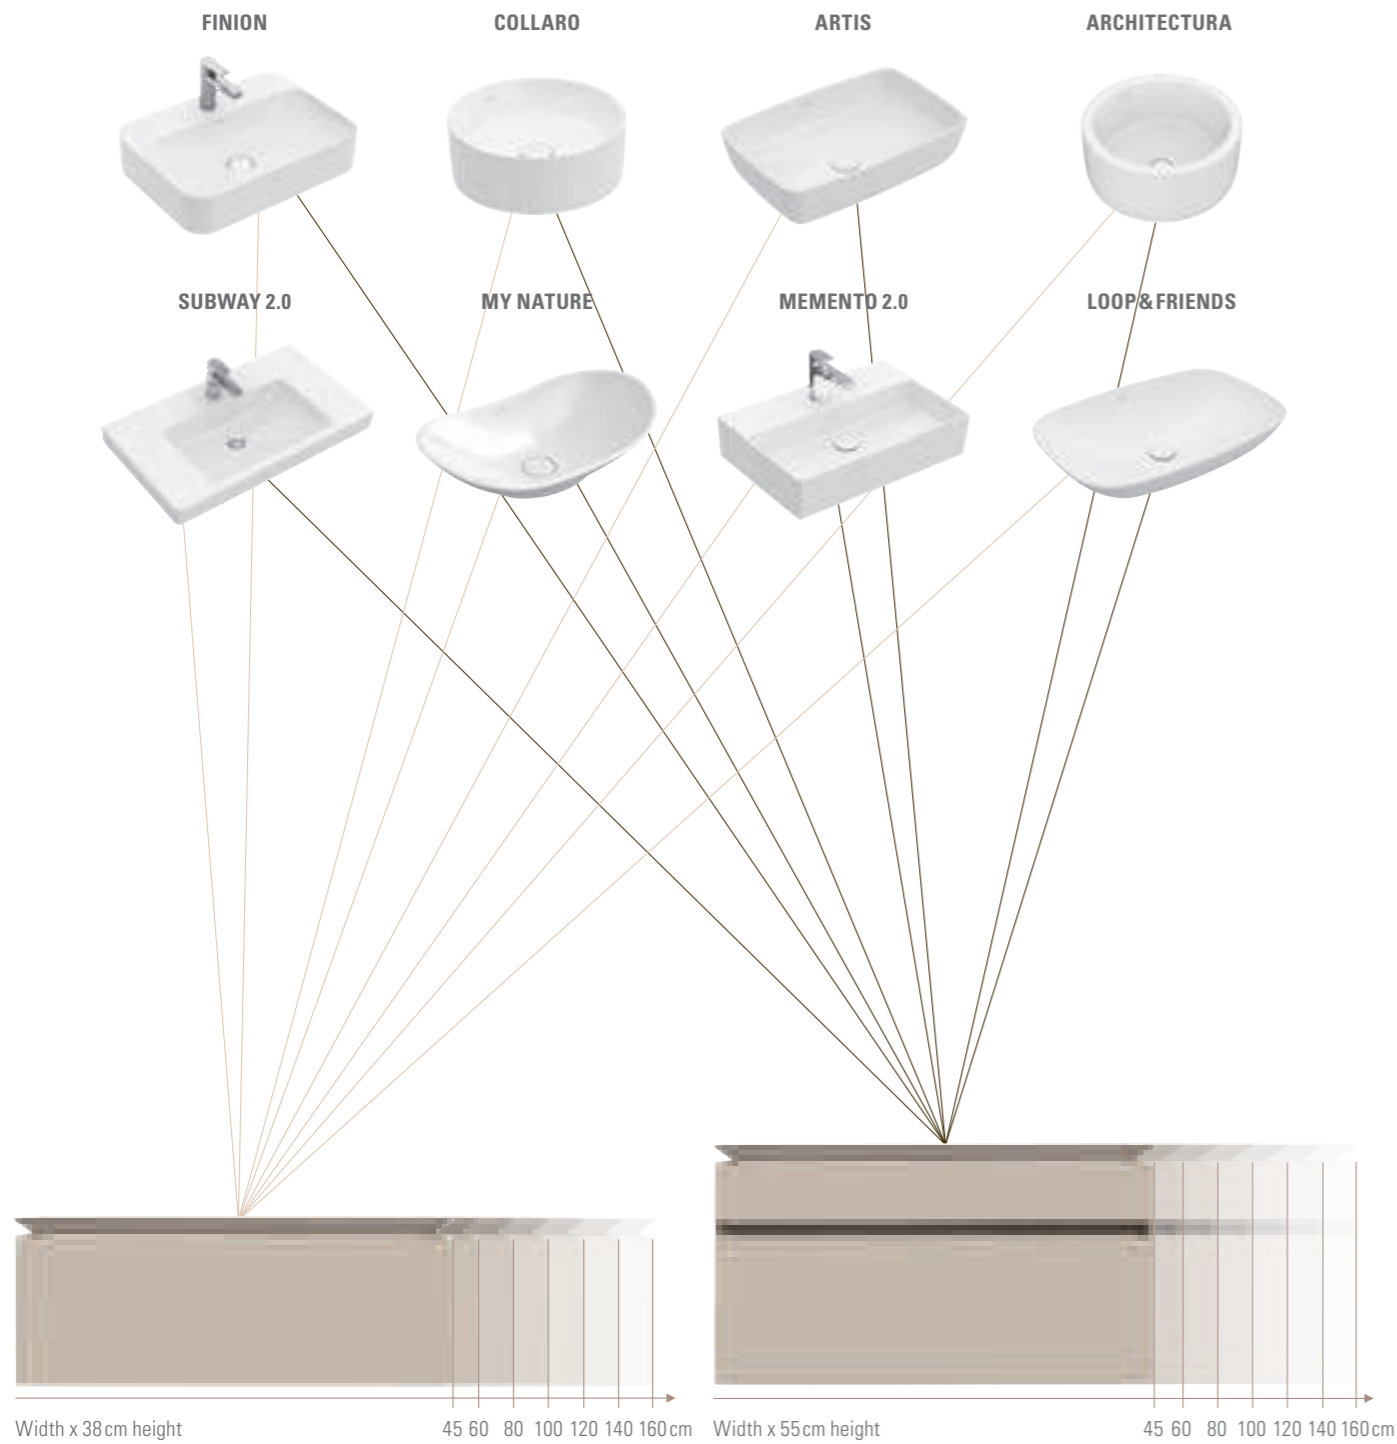

Treat yourself to a little me-time

Lay back and immerse yourself in the pleasures of this ergonomically shaped deep bath with its comfortable backrest.

LEGATO
— Collection —

- Individual: bathroom furniture offering broad scope for combinations
- Compatible: furniture items match many of our washbasins
- Modern: bath with rim height of only 2 cm
- Comfortable: room for two with central outlet

*Eye-catching
feature*

Combine to your heart's content

Matches almost all Villeroy & Boch washbasins
 The utility value of the ceramics unfolds in style on the vanity units in widths from 45 to 160 cm.

Stylish restraint