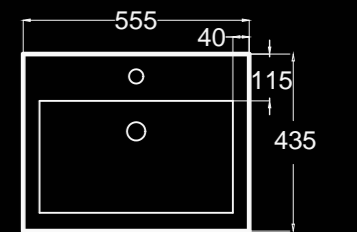

Lavabo mural
Wall-hung basin
Lavabo mural
31,7 Kg