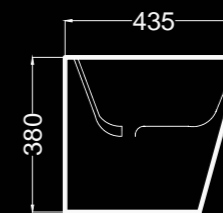

Lavabo mural
Wall-hung basin
Lavabo mural
31,7 Kg