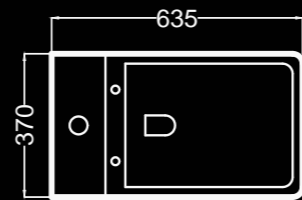

Alimentacion inferior oculta I/D.
Bottom inlet hidden R/L.
Alimentation inférieure cachée D/G.