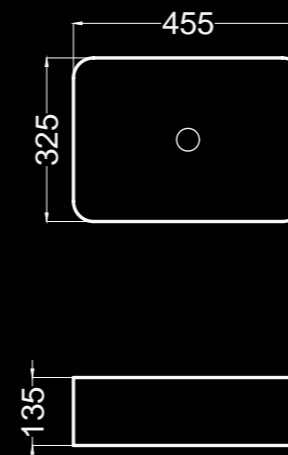

due

Lavabo sobreencimera due / Over countertop basin due / Vasque à poser due | S04040100

EN STOCK
entrega inmediata
immediate delivery
livraison immédiate