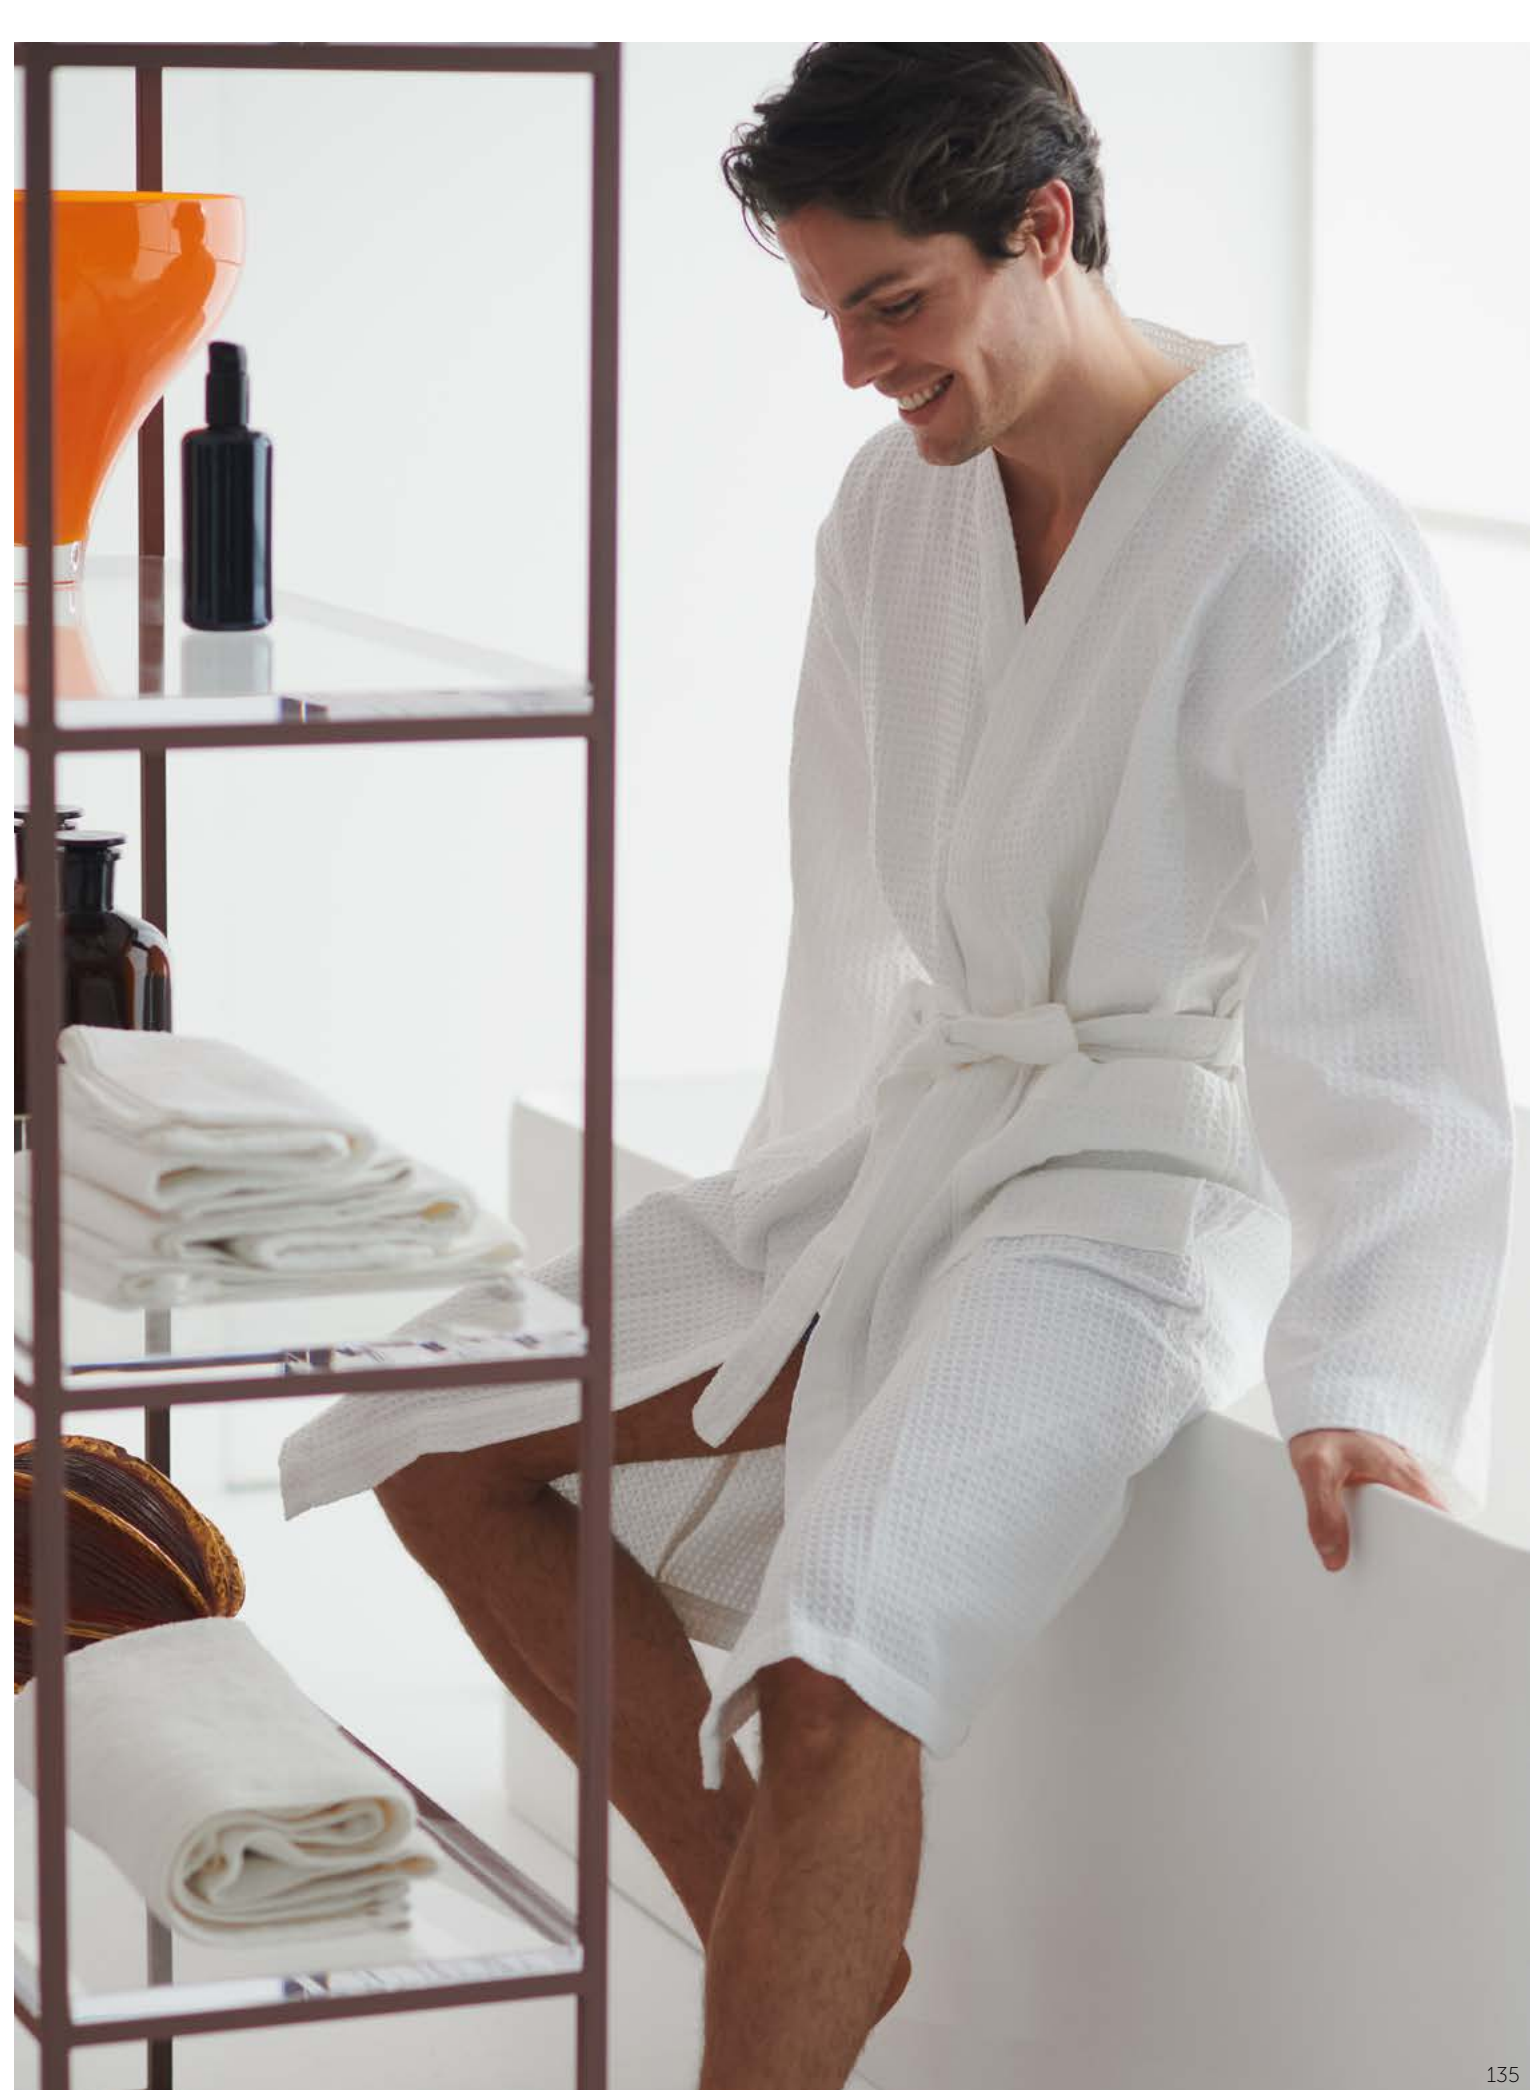

- AA Chrome
- A5 Magnetic Grey
- A2 Brushed Gold
- GN Silver Storm

A playful blend of past and present

CALLA

Inspired by the Victorian era, the Calla collection seamlessly blends classic geometric features with subtle contemporary touches. The result is a timeless aesthetic that embodies a sense of muted luxury.