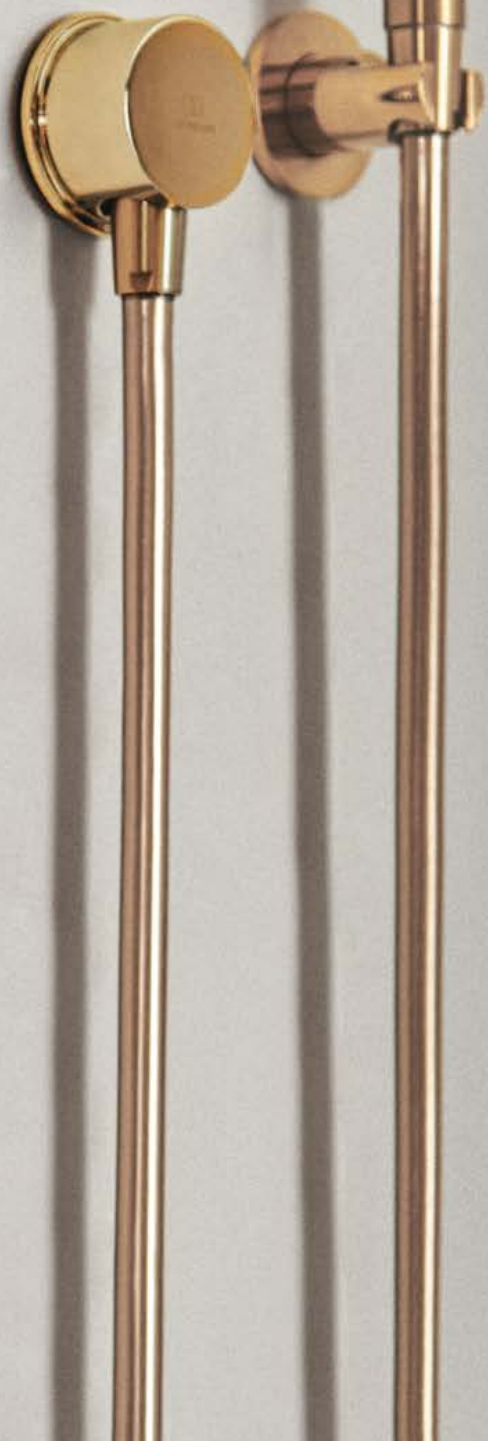

Wall mounted bath mixer - Lever handles

Wall mounted bath mixer - Cross handles

5 holes bath & shower mixer - Cross handles

5 holes bath & shower mixer - Lever handles

Free-standing bathtub mixer

*Cross handles version available

Shower system

*Lever handles version available

FINISHES

● AA Chrome

● A5 Magnetic Grey

The extraordinary in simplicity

JOY

Joy's design draws inspiration from botanical grafts, aiming to create a smooth and continuous surface that manifests in a clean and modern collection. As a single cast piece, Joy seamlessly fuses elegance and strength, presenting a minimal yet extraordinary collection that surprises with its simplicity. Designed for versatility, Joy effortlessly adapts to various spaces and styles.

Innovation and beauty are the key elements to the process of creation, enabling the realisation of new timeless pieces.

JOY

FITTINGS

			
Basin mixer	Basin mixer - Lever handle	Basin mixer - vessel	Bidet mixer
			
Basin mixer - side handle	Wall mounted basin mixer	3 holes basin mixer	Exposed wall mounted shower mixer
			
Exposed bath & shower mixer with shower kit	4 hole bath & shower mixer	Built-in shower mixer	Bath & shower mixer
			
Wall spout	Wall mounted basin mixer	Free-standing bathtub spout	Free-standing bathtub mixer