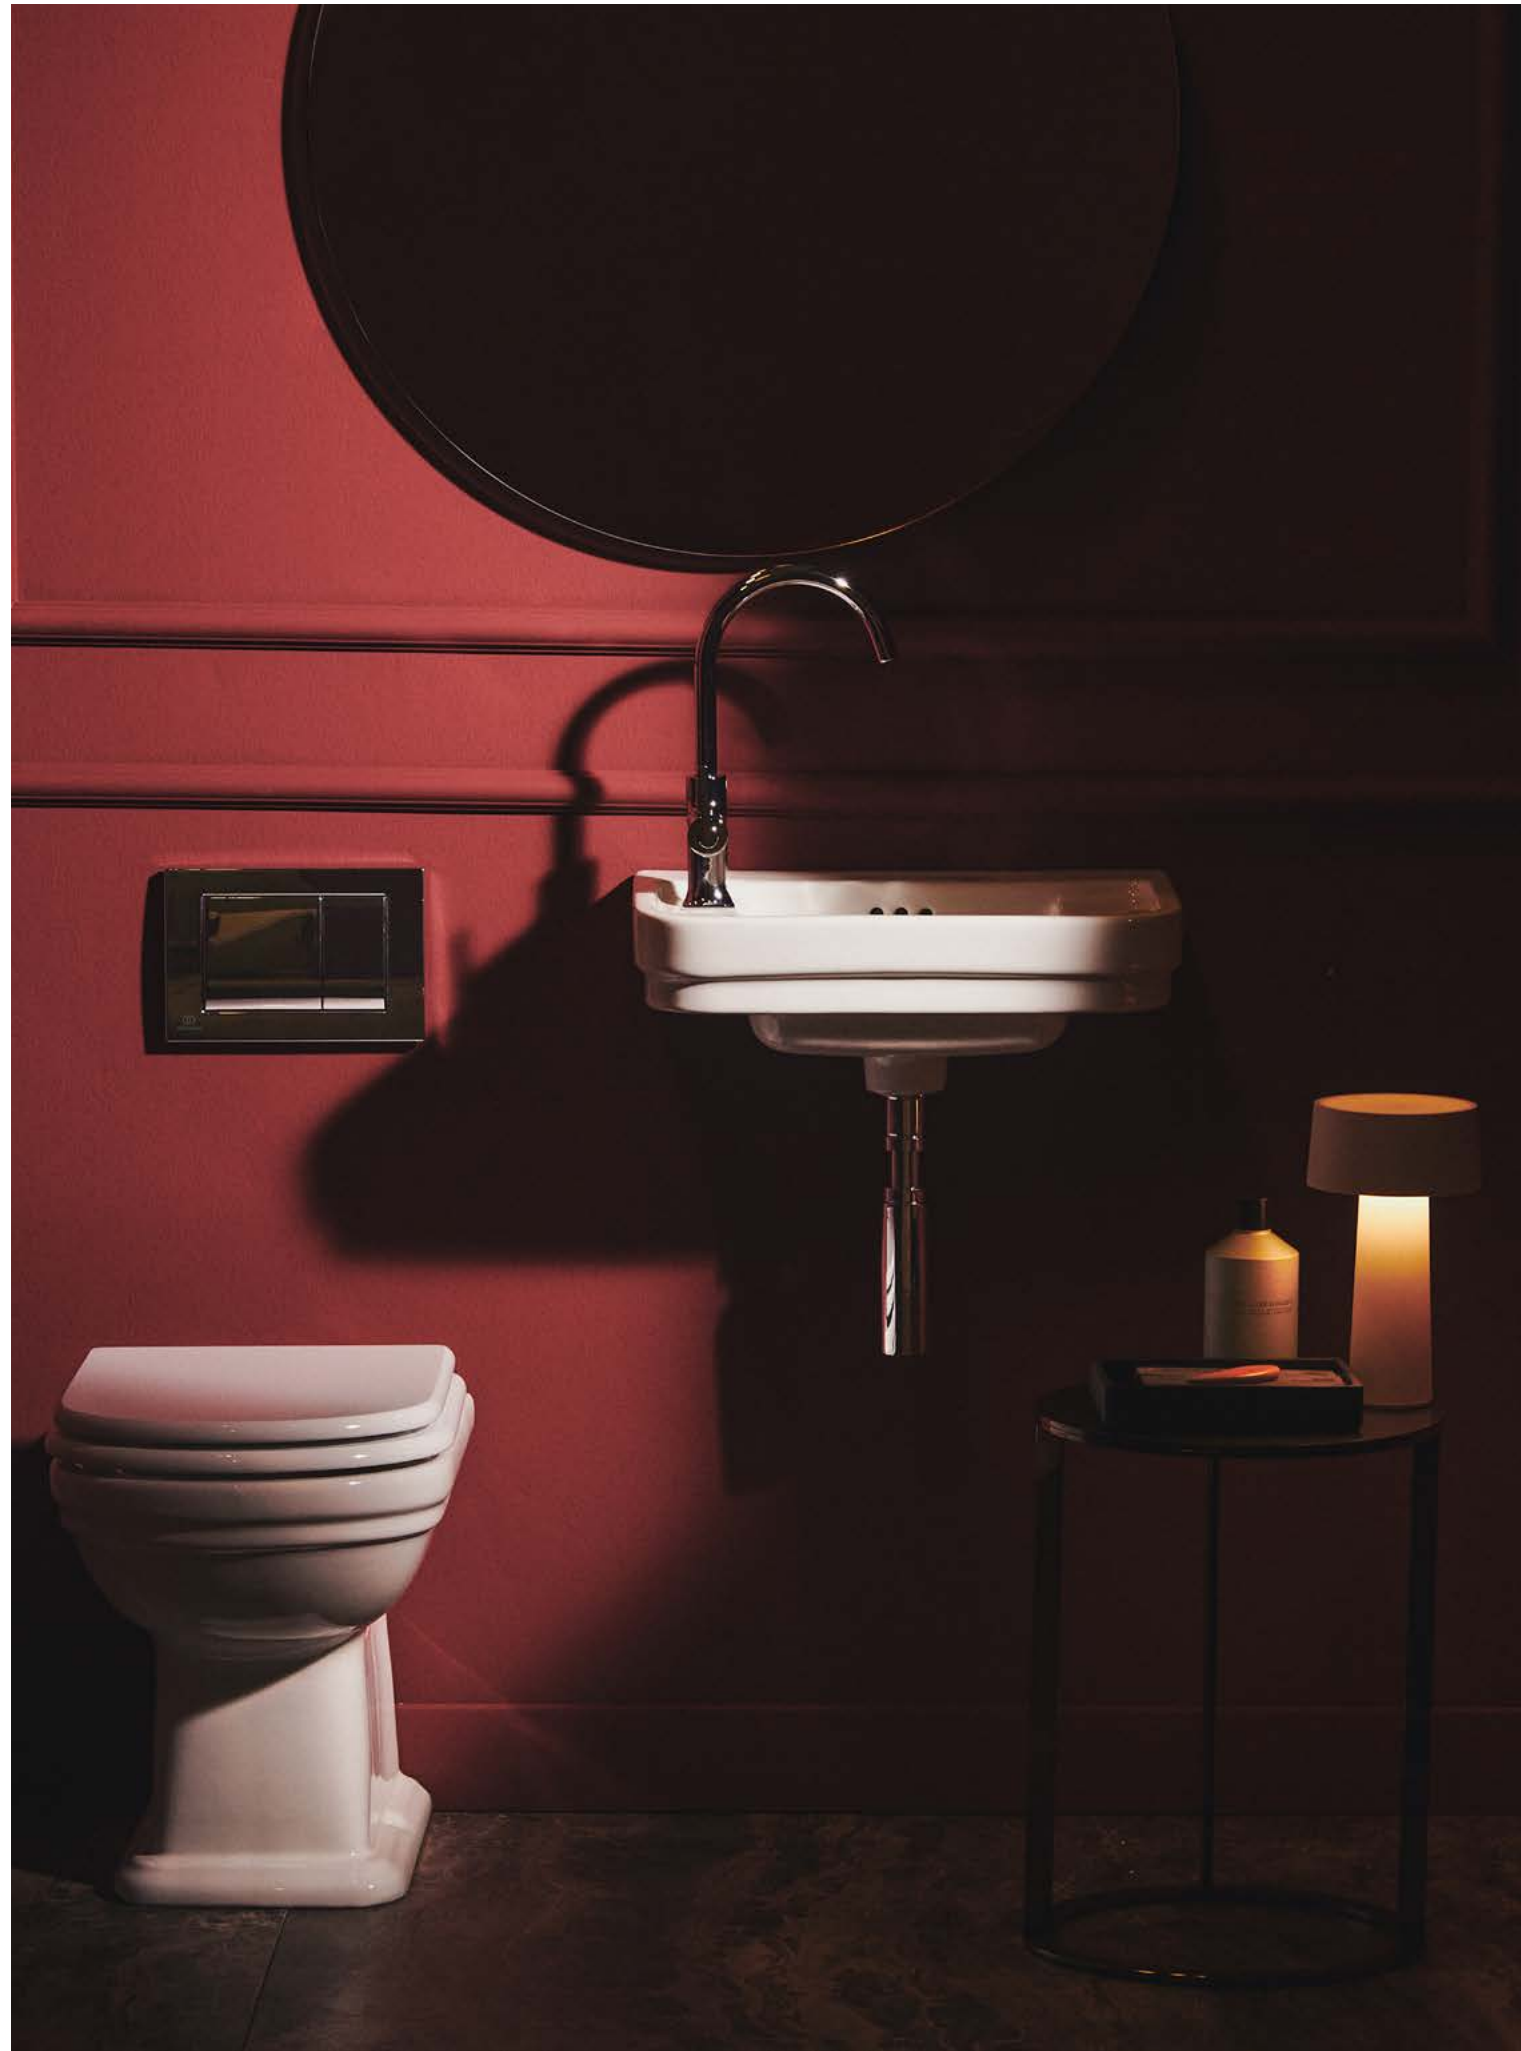

A playful blend of past and present

CALLA