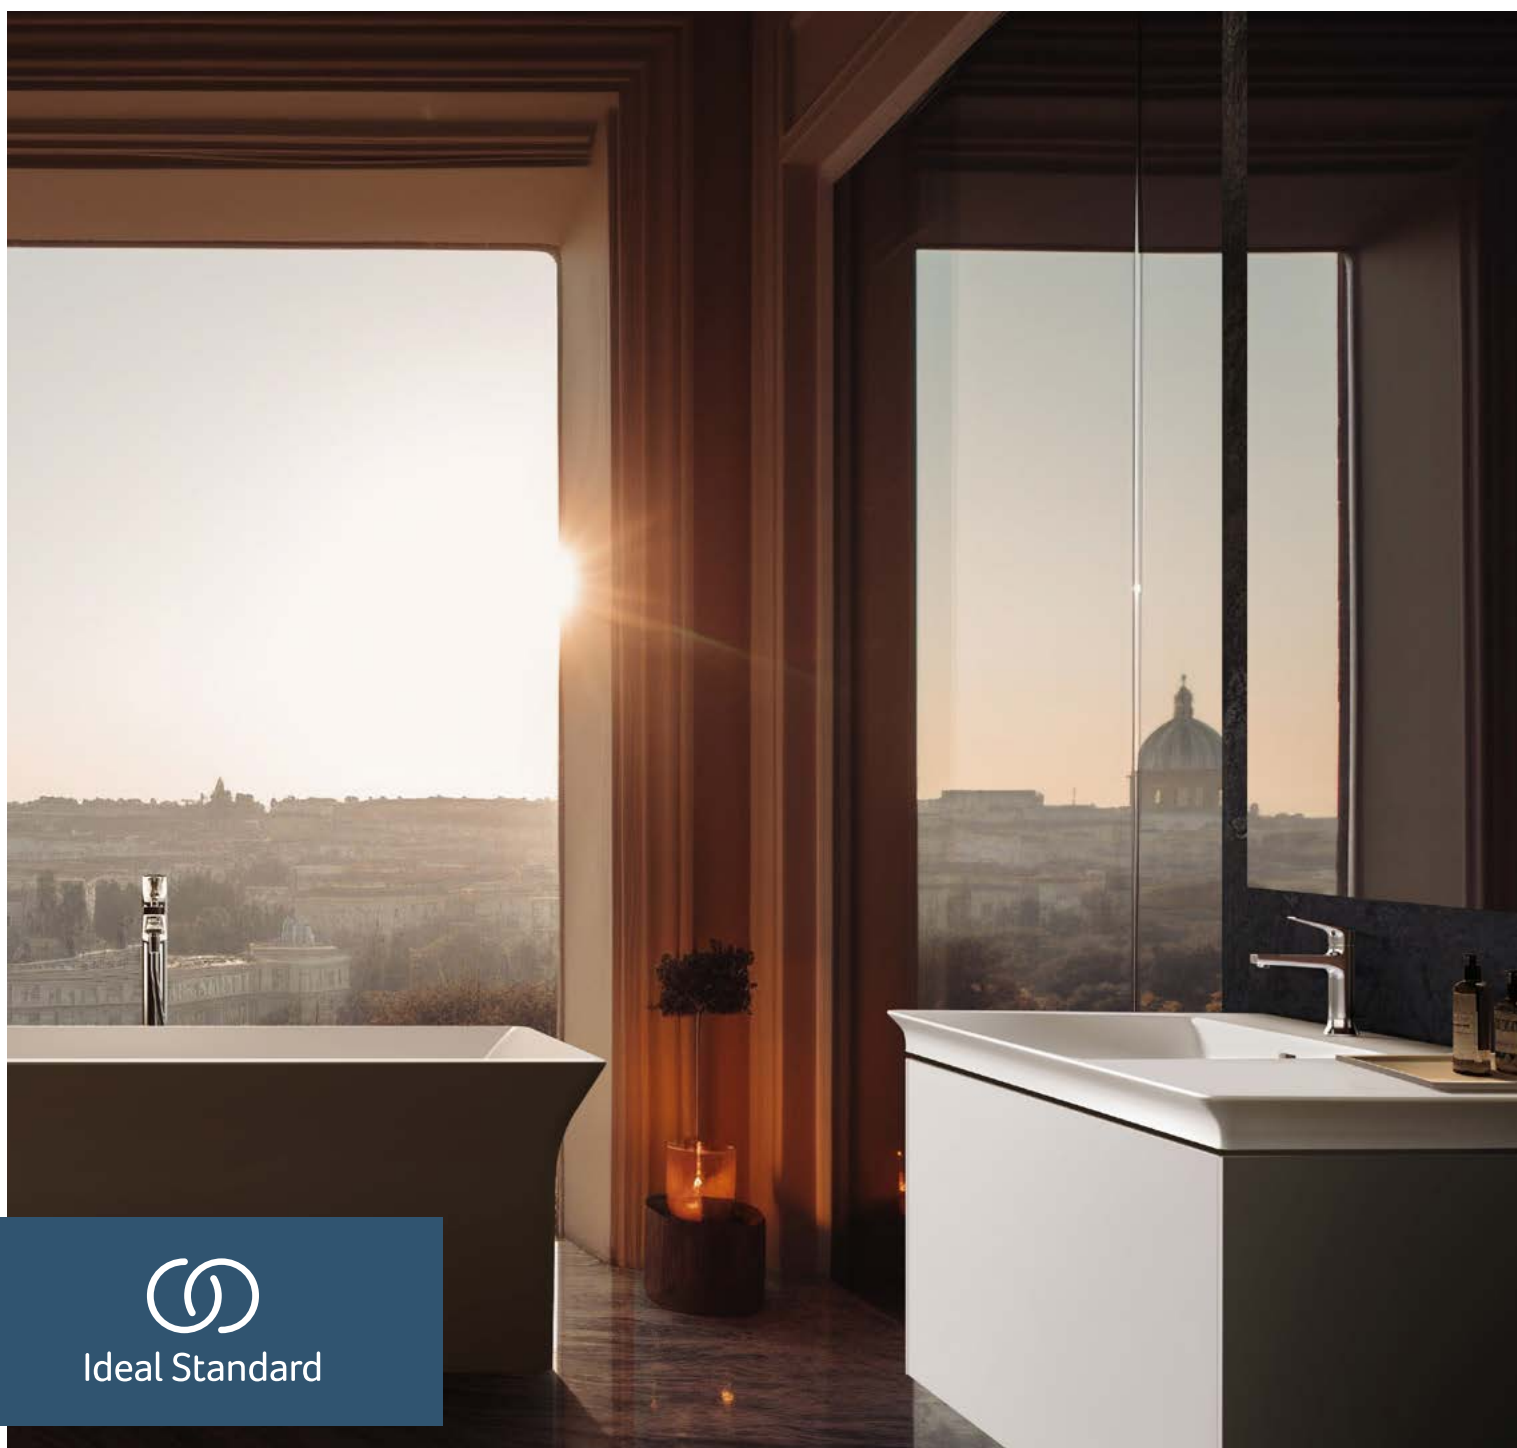

Fittings
Ceramics
Furniture
Accessories

A T E L I E R

COLLECTIONS

Ideal Standard

DESIGN BY
LUDOVICA + ROBERTO PALOMBA

Ideal Standard

JOY
Free-standing
bathtub spout

JOY
Wall mounted
basin mixer

LINDA-X
Vessel

CONCA
Console & furniture unit

LINDA-X
Free-standing
bathtub

Singular™
from Ideal Standard

From inspiration to installation, Singular is our end-to-end journey for creating integrated cross-category washroom and bathroom solutions.