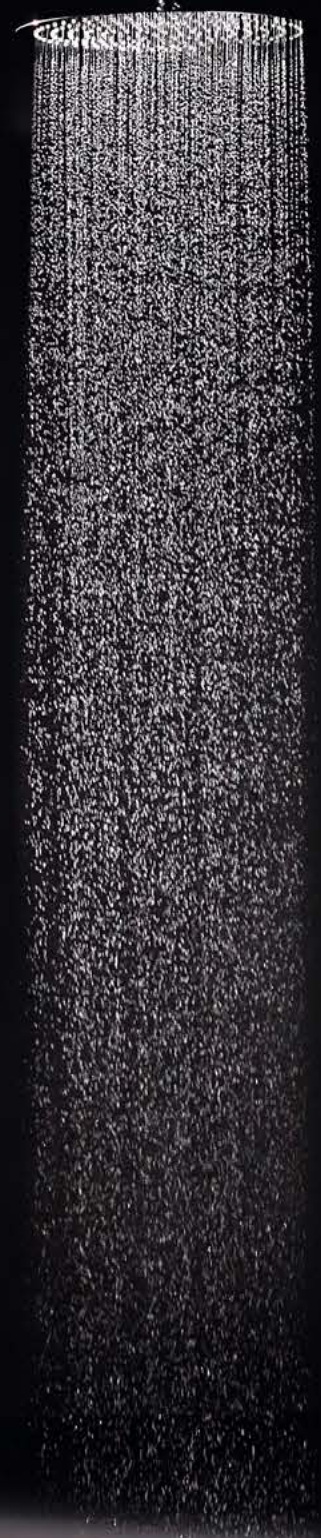

IDEALRAIN
Head shower