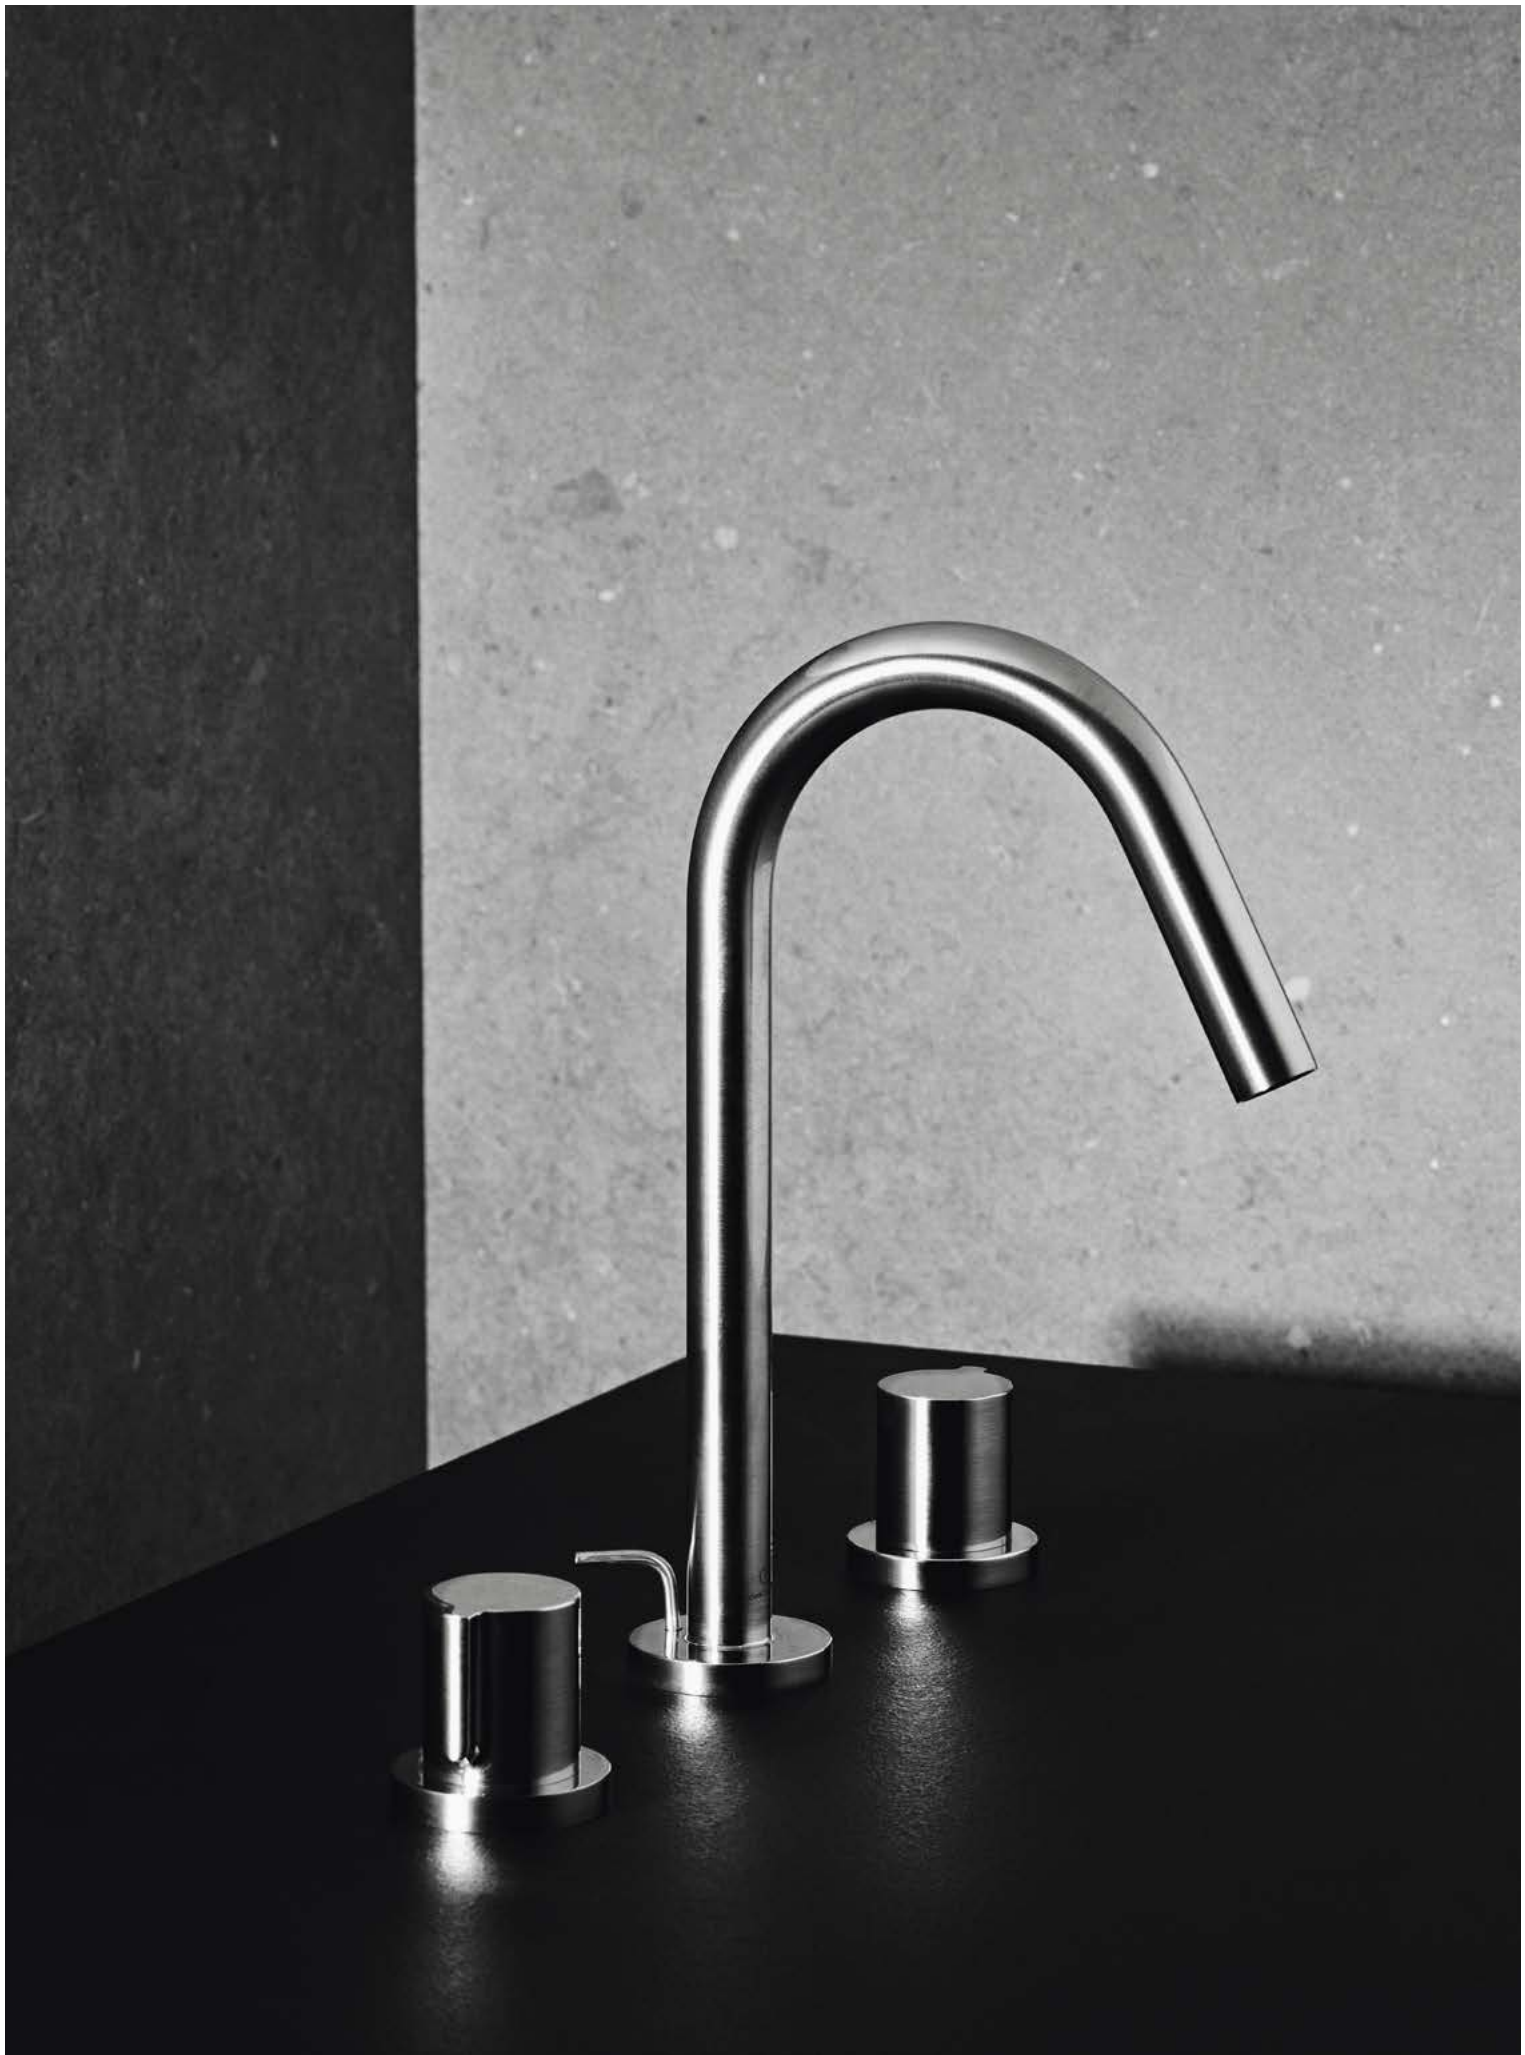

Shower system

*Lever handles version available

FINISHES

● AA Chrome

● A5 Magnetic Grey

The extraordinary in simplicity

JOY

Joy's design draws inspiration from botanical grafts, aiming to create a smooth and continuous surface that manifests in a clean and modern collection. As a single cast piece, Joy seamlessly fuses elegance and strength, presenting a minimal yet extraordinary collection that surprises with its simplicity. Designed for versatility, Joy effortlessly adapts to various spaces and styles.

Innovation and beauty are the key elements to the process of creation, enabling the realisation of new timeless pieces.

JOY

FITTINGS

			
Basin mixer	Basin mixer - Lever handle	Basin mixer - vessel	Bidet mixer
			
Basin mixer - side handle	Wall mounted basin mixer	3 holes basin mixer	Exposed wall mounted shower mixer
			
Exposed bath & shower mixer with shower kit	4 hole bath & shower mixer	Built-in shower mixer	Bath & shower mixer
			
Wall spout	Wall mounted basin mixer	Free-standing bathtub spout	Free-standing bathtub mixer