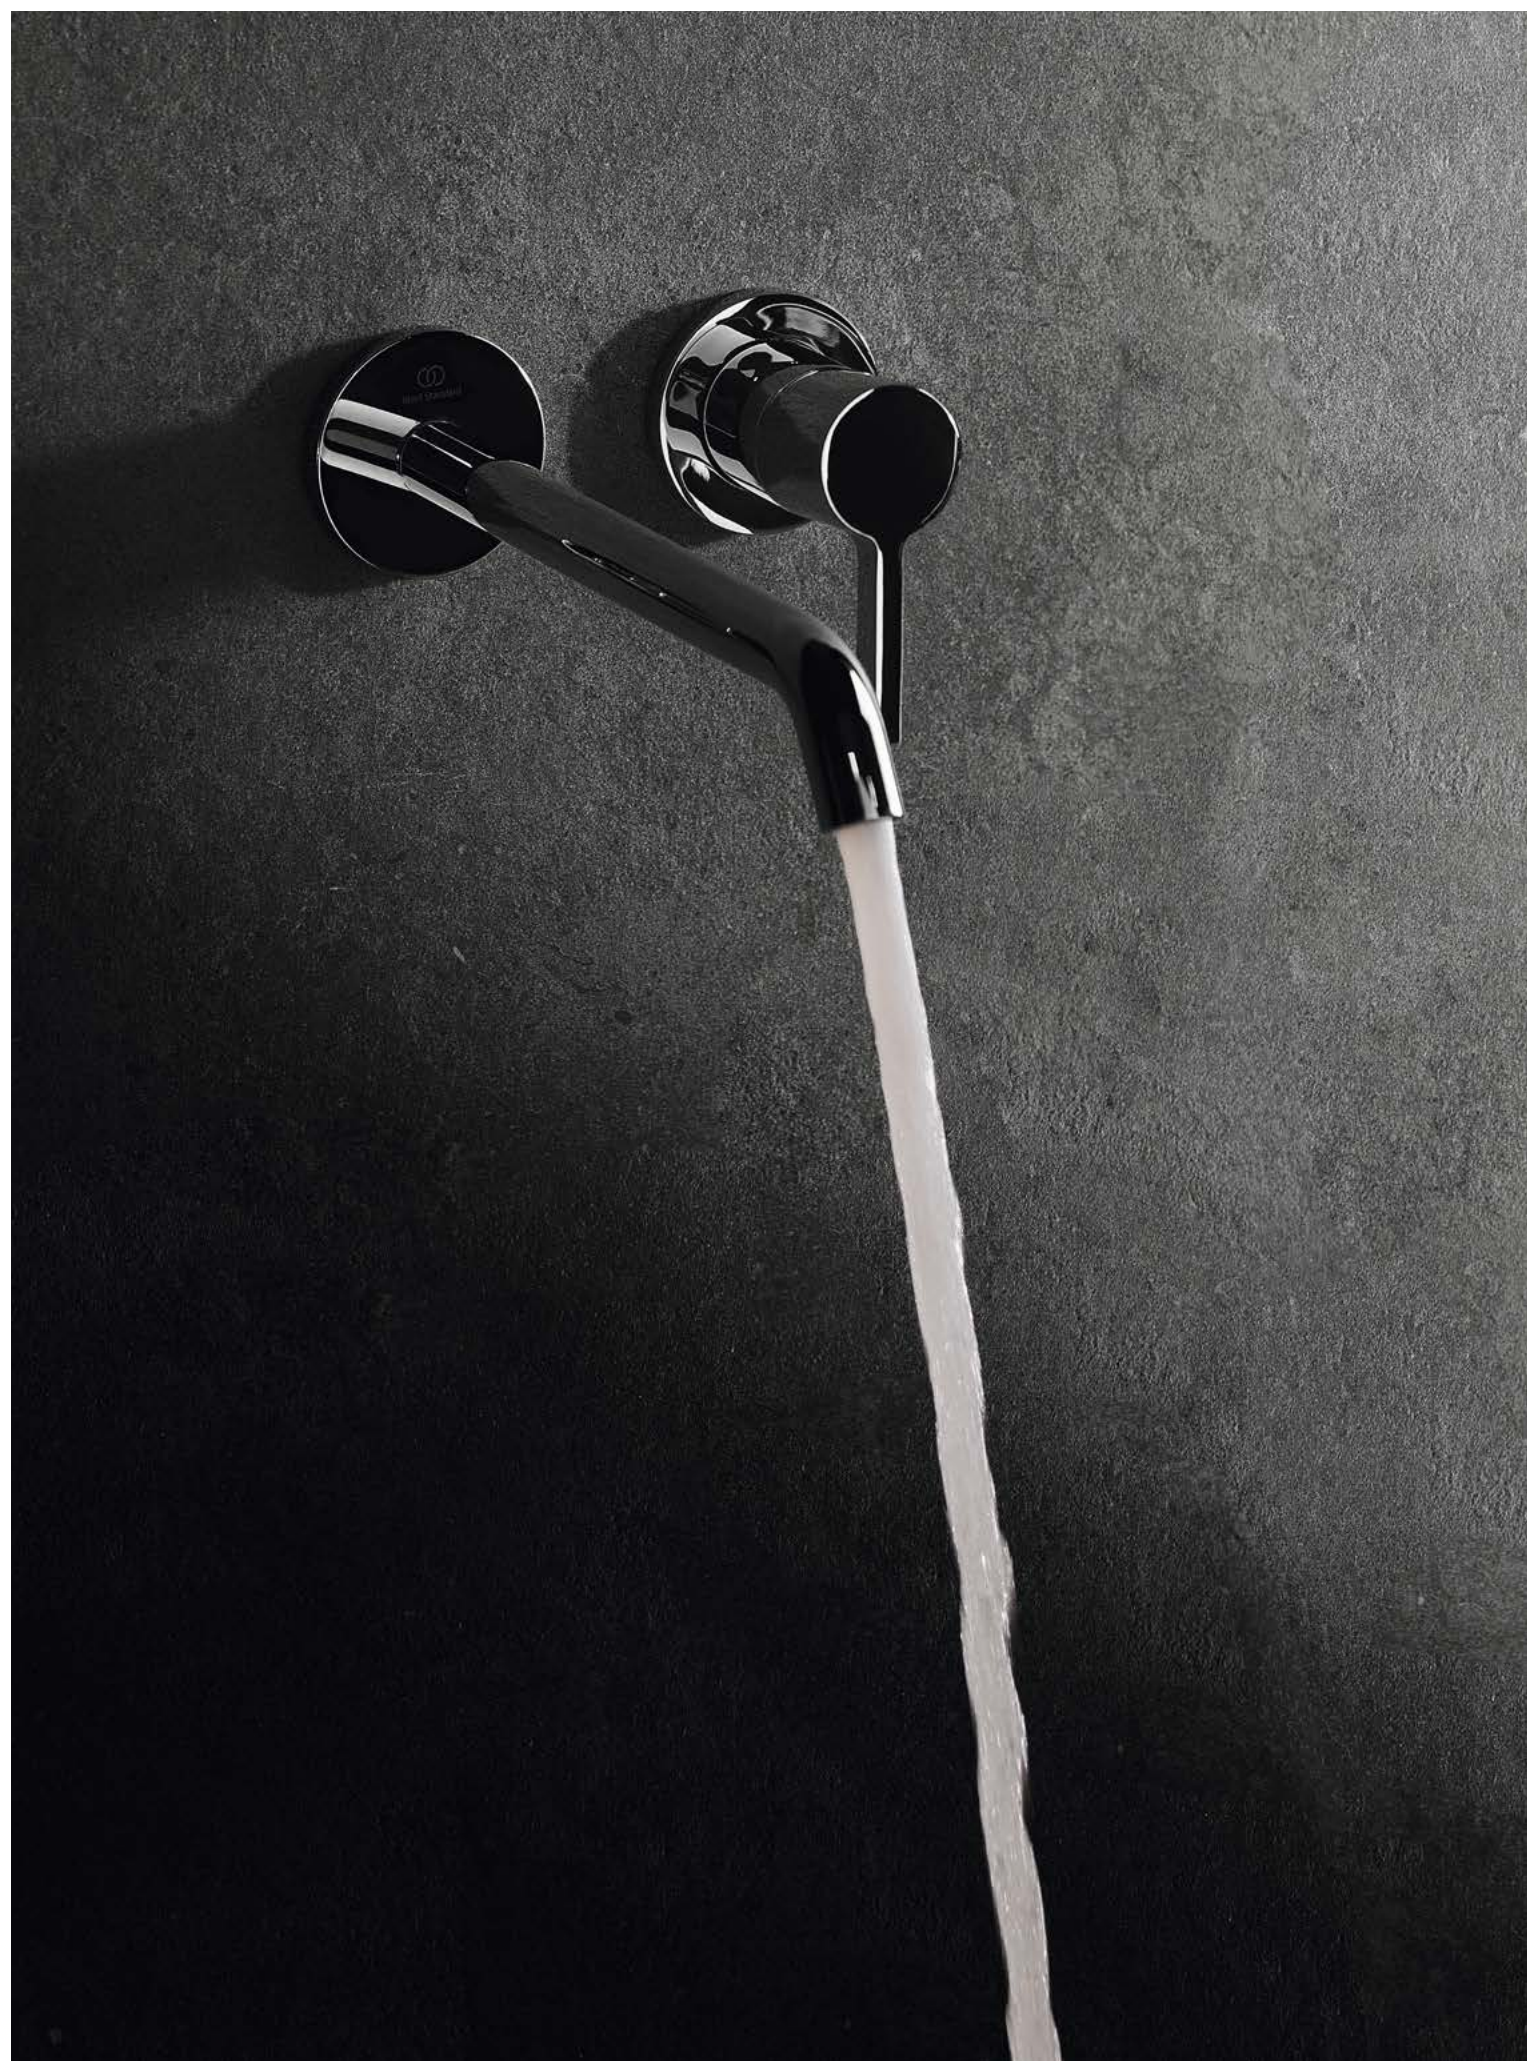

Shower system

*Lever handles version available

FINISHES

● AA Chrome

● A5 Magnetic Grey

The extraordinary in simplicity

JOY

Joy's design draws inspiration from botanical grafts, aiming to create a smooth and continuous surface that manifests in a clean and modern collection. As a single cast piece, Joy seamlessly fuses elegance and strength, presenting a minimal yet extraordinary collection that surprises with its simplicity. Designed for versatility, Joy effortlessly adapts to various spaces and styles.