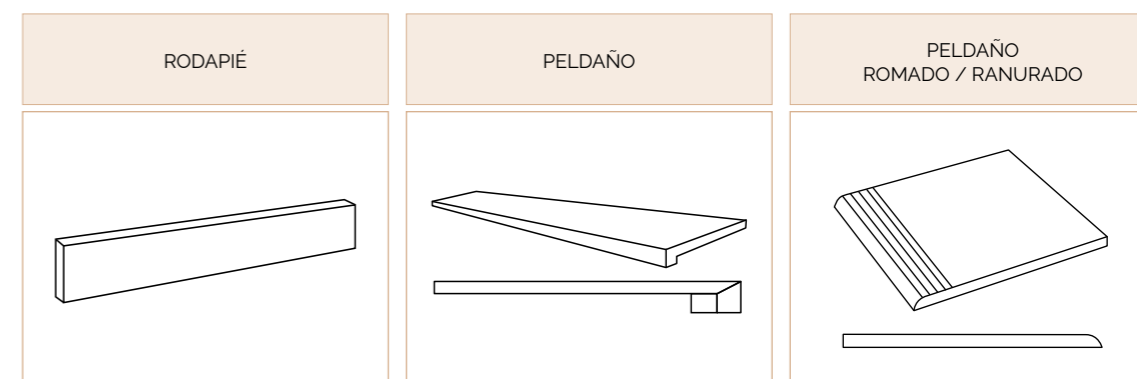

Piezas complementarias Complementary Tiles / Pièces Complémentaires

Formato	Pz/cj	Pz/pl	M²/cj	M²/pl	Cj/pl	Kg/cj	Kg/Total
23x120	5	240	1,38	66,24	48	26,60	1296,8

Porcelain
23x120
9.05"x47.24"