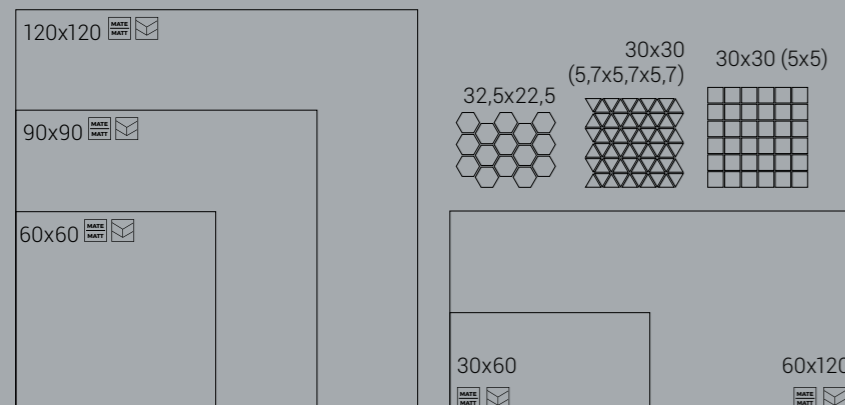

Formatos / Formats

Formato	Pz/cj	Pz/pl	M²/cj	M²/pl	Cj/pl	Kg/cj	Kg/Total
30x60 (C)	6	288	1,08	51,84	48	22,00	1076
60x60	4	120	1,44	43,2	30	30,00	920
60x120	2	64	1,44	46,08	32	34,50	1129
90x90	2	54	1,62	43,74	27	40,00	1110
120x120	1	36	1,44	51,84	36	38,40	1422,4
MALLA HEX	9	432	0,65	31,2	48	13,50	668
MALLA TRIS	7	336	0,63	30,24	48	15,40	759,2
MALLA (5)	11	462	1,00	42	42	23,00	986

Porcebloc
30x60 / 60x60 / 60x120 / 90x90 / 120x120
11.81"x23.62" / 23.62"x23.62" / 23.62"x47.24" /
35.43"x35.43" / 47.24"x47.24"