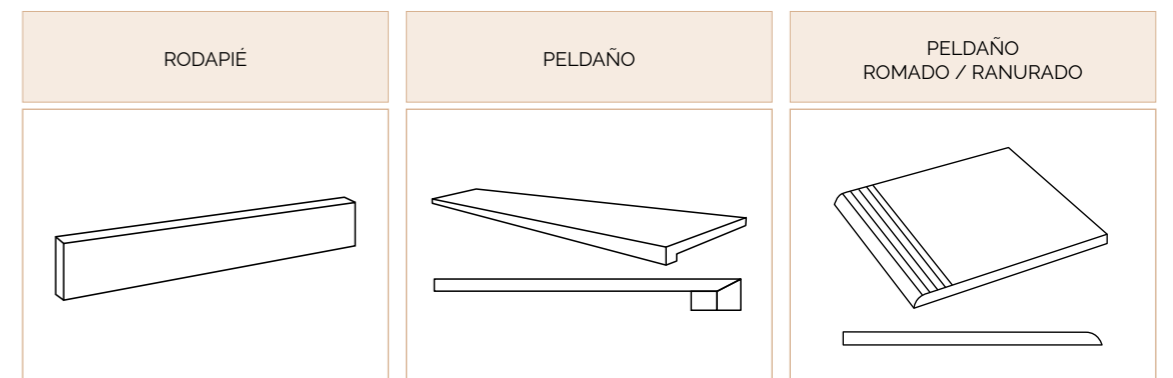

Ess. Outi

Woods

Formatos / Formats

Piezas complementarias Complementary Tiles / Pièces Complémentaires

Formato	Pz/cj	Pz/pl	M²/cj	M²/pl	Cj/pl	Kg/cj	Kg/Total
25x100	6	216	1,50	54	36	28,50	1046
Porcelain	25x100 9.84"x39.37"