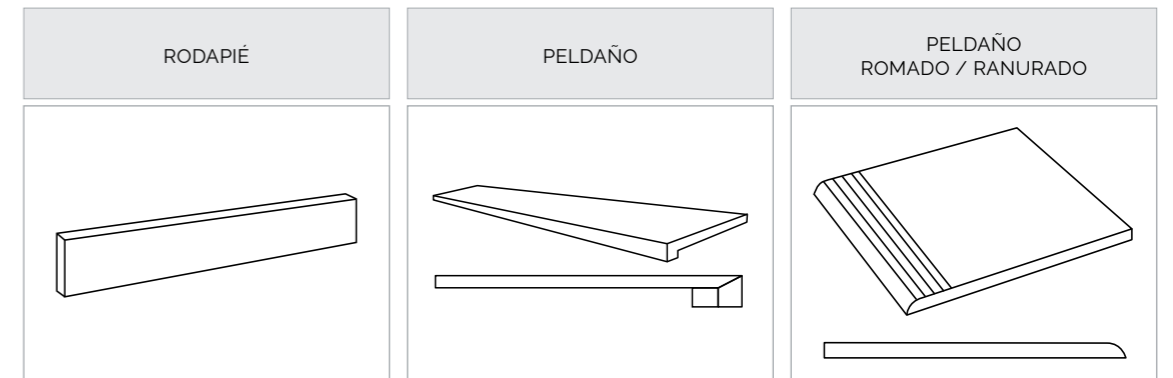

Porcebloc 60x120 / 120x120
23.62"x47.24" / 47.24"x47.24"

Lithos — Porceblac

Lithos White 60x120
Lithos White 120x120

Lithos

Lithos Light

Lithos White

Lithos Snow

Piezas complementarias Complementary Tiles / Pièces Complémentaires