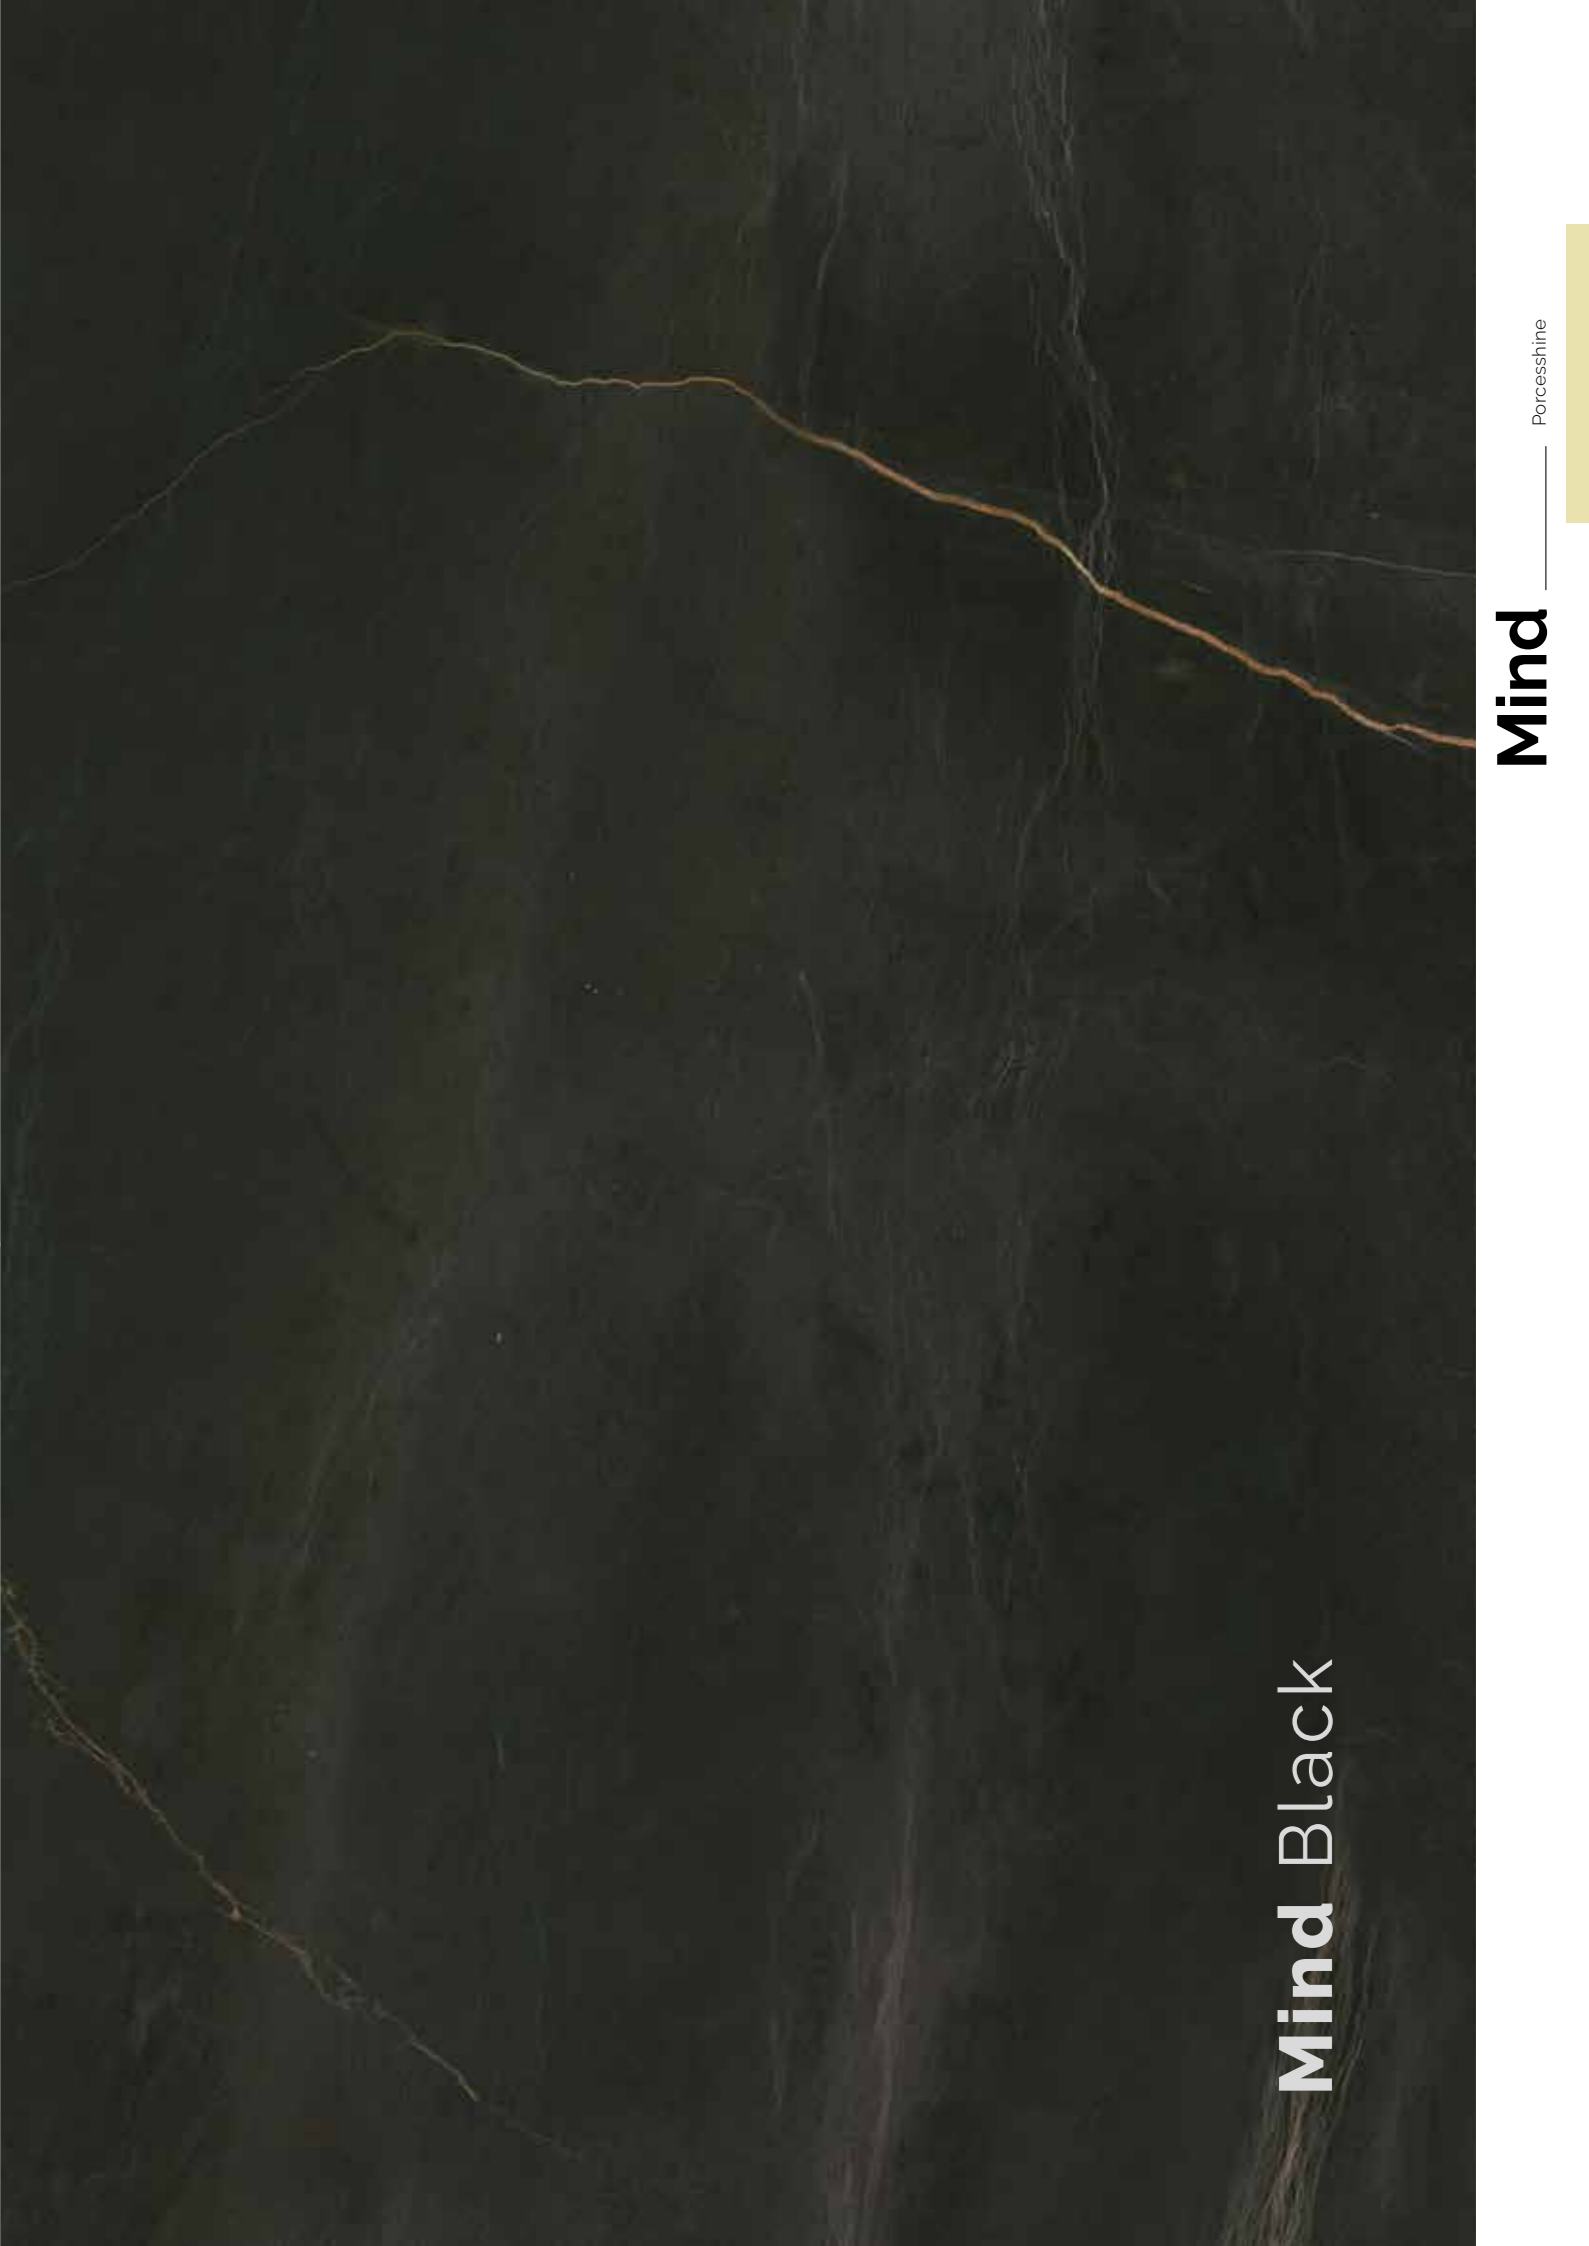

Porcesshine 60x120 / 120x120
23.62"x47.24" / 47.24"x47.24"

Mind — Porcesshine

Mind Black 60x120
Mind Black 120x120

Mind

Mind Pearl

Mind Black

Rlv. Mind Pearl 60x120

MAXIMUM
UNLIMITED CREATION