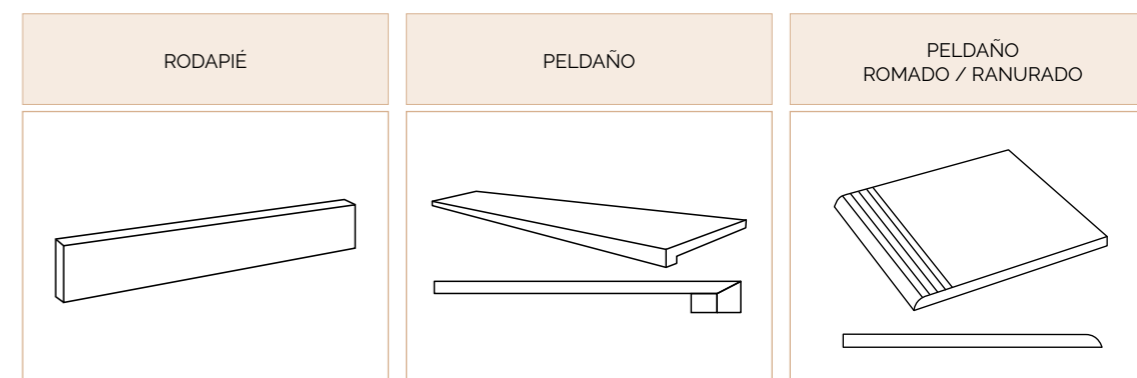

Noe Gris

Noe Roble

Noe Natural

Formatos / Formats

Piezas complementarias Complementary Tiles / Pièces Complémentaires

Formato	Pz/cj	Pz/pl	M ² /cj	M ² /pl	Cj/pl	Kg/cj	Kg/Total
23x120	5	240	1,38	66,24	48	26,00	1296,8