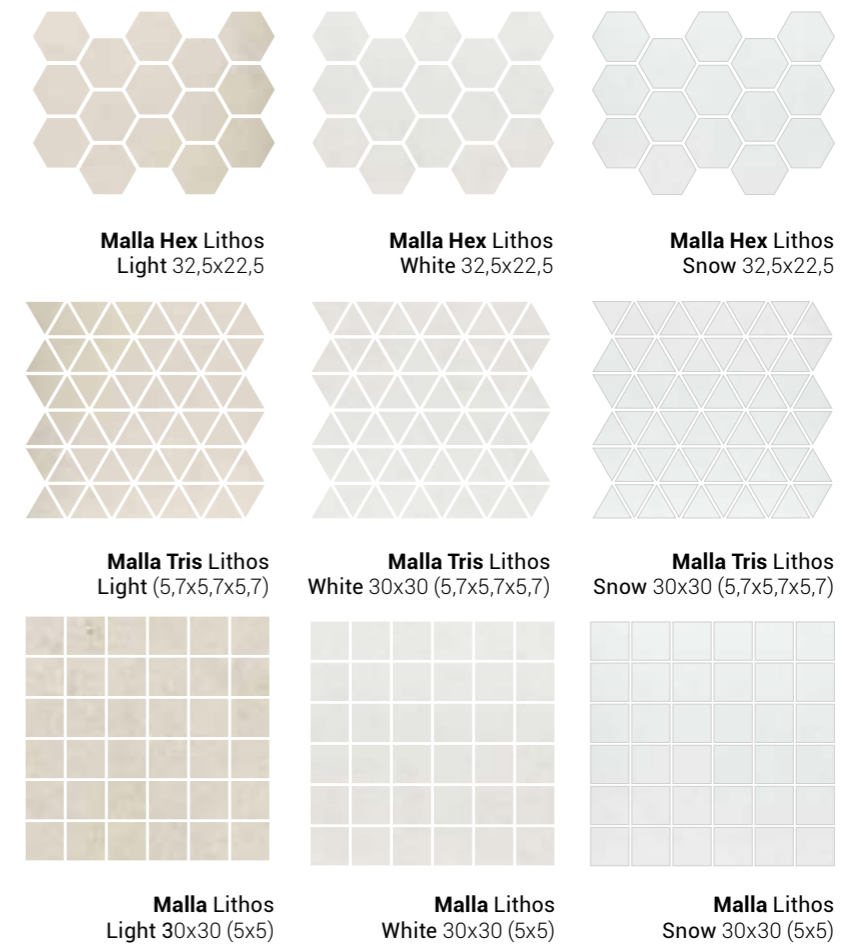

Porcebloc 60x120 / 120x120
23.62"x47.24" / 47.24"x47.24"

Lithos — Porceblac

Lithos White 60x120
Lithos White 120x120

Lithos

Lithos Light

Lithos White

Lithos Snow

Piezas complementarias Complementary Tiles / Pièces Complémentaires