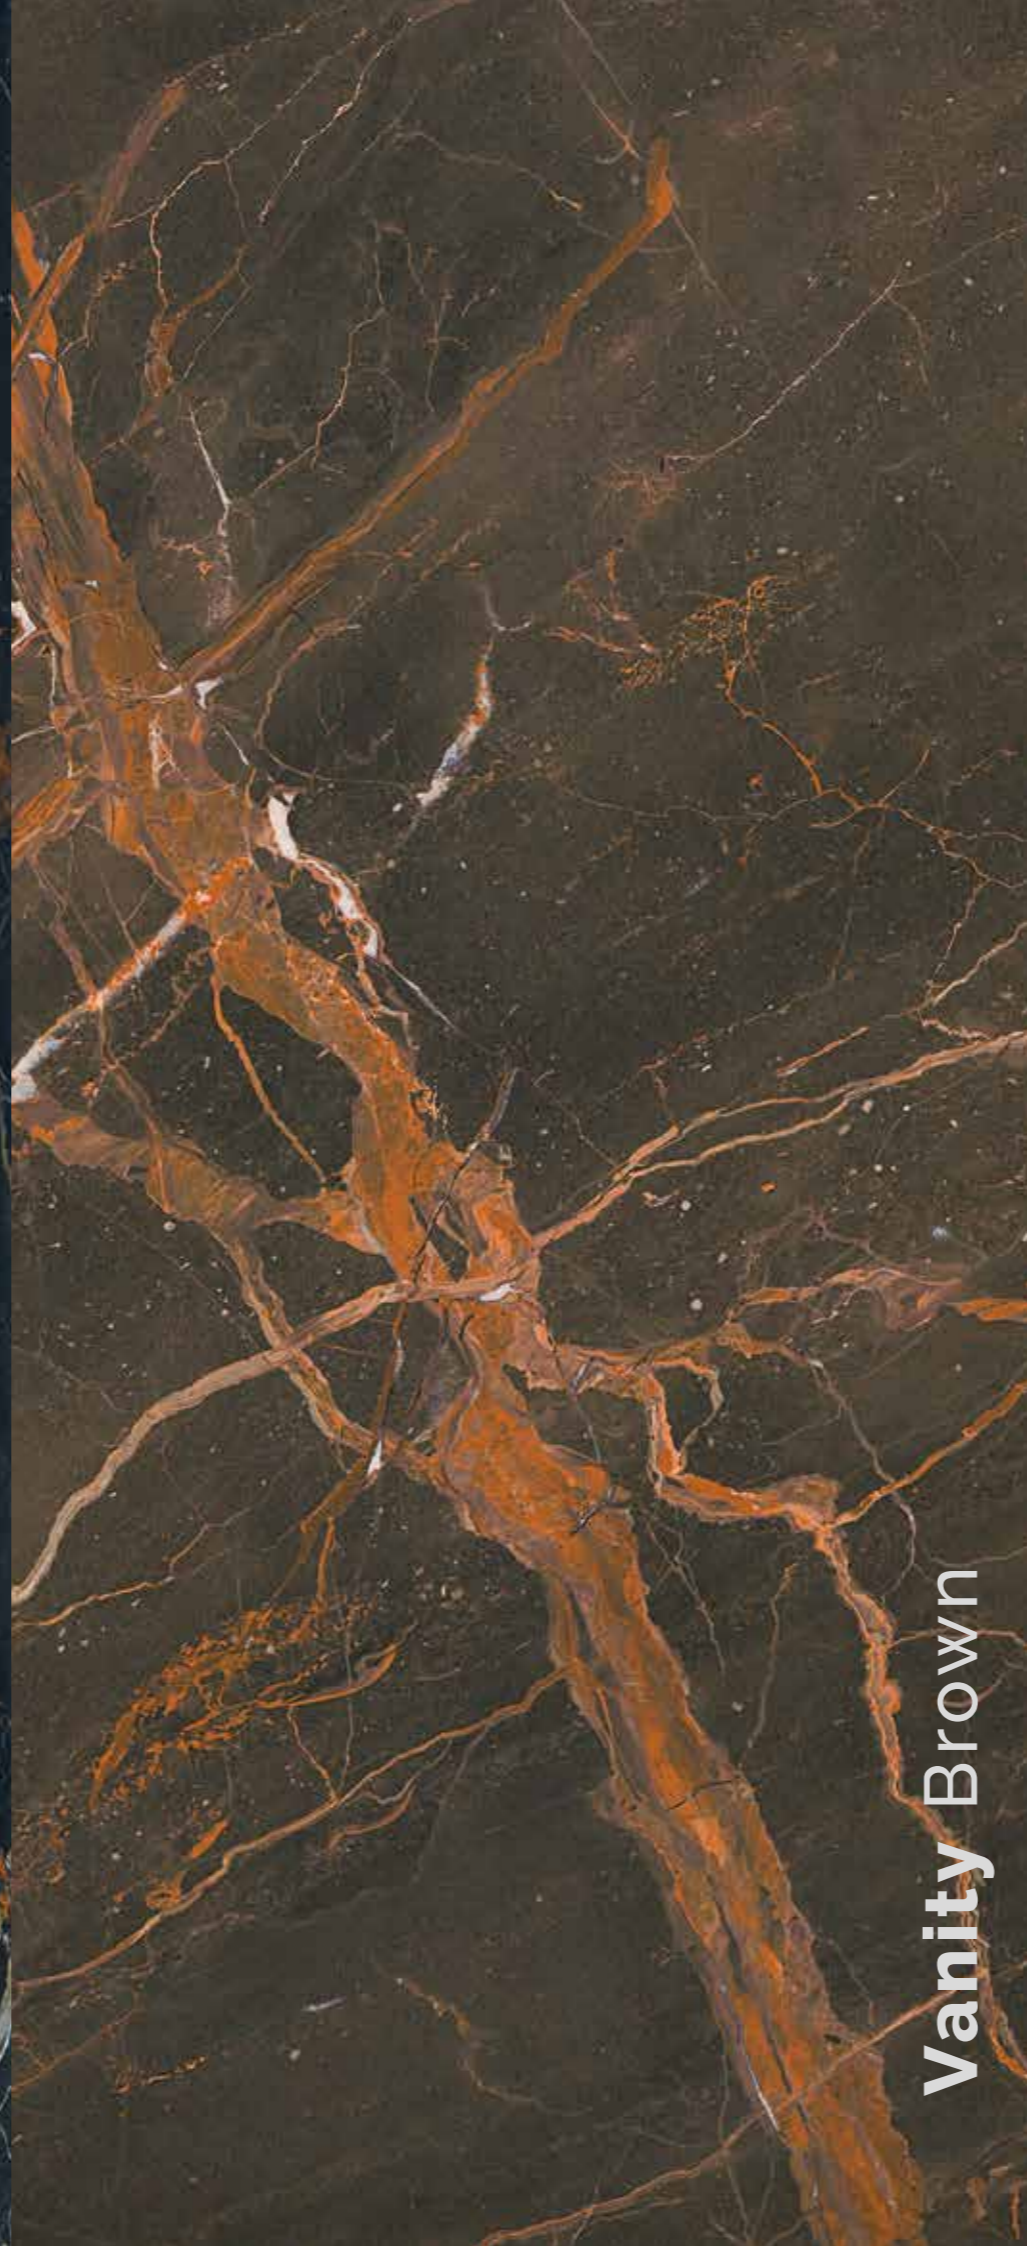

Porcesshine 30x60 / 60x120 / 120x120
11.81"x23.62" / 23.62"x47.24" / 47.24"x47.24"

Vanity — Porcesshine

Vanity White 120x120
Vanity White 60x120

Vanity

Vanity Black

Vanity Brown

Vanity Grey

Vanity Pearl