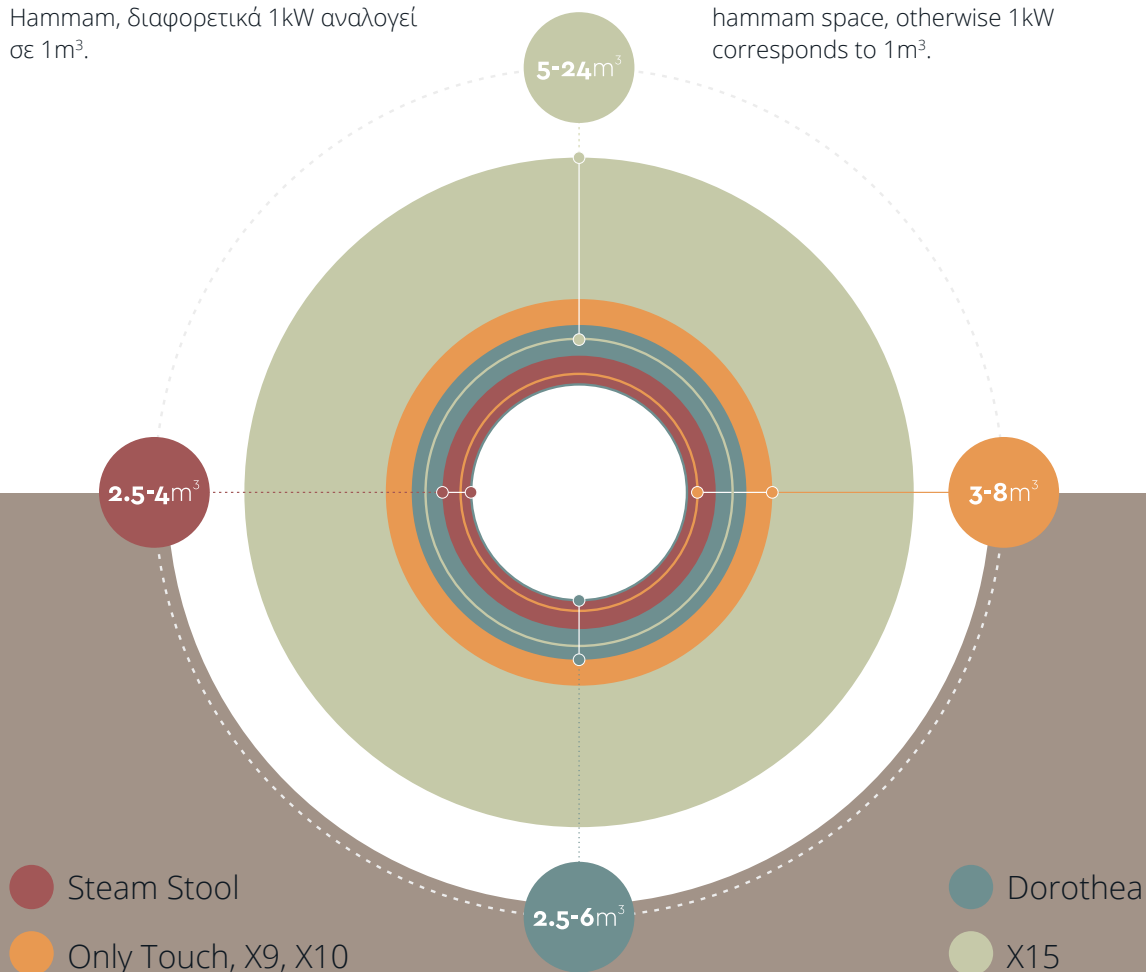

hammam.

Μετατρέψτε το μπάνιο σας στον απόλυτο χώρο χαλάρωσης, υγιεινής, φροντίδας του δέρματος και αναπνευστικής θεραπείας. Χρησιμοποιώντας υψηλής ποιότητας, Ιταλικής κατασκευής εξαρτήματα, δημιουργούμε μια μοναδική αίσθηση θάλπωσης και φροντίδας. Οι ατμογεννήτριες είναι ισχύος από 2.5kW έως και 24kW, με εσωτερική ή εξωτερική μονάδα. Απολαύστε μοναδικές στιγμές χαλάρωσης και ευζωίας σε ένα κομψό περιβάλλον με Ιταλική φινιέτσα.

Transform your bathroom into the ultimate place of relaxation, hygiene, skin and respiratory care. Using high-quality, Italian-made machinery, we create a unique feeling of warmth and welfare. The steam generators have power starting from 2.5 kW up to 24 kW, with an indoor or outdoor unit. Enjoy unique moments of relaxation and well-being in an elegant space with Italian design.

Επιλέξτε την κατάλληλη ατμογεννήτρια, ανάλογα με τον όγκο του χαμάμ σας.

1kW = 1.2m³ σε ένα μονωμένο χώρο για Hammam, διαφορετικά 1kW αναλογεί σε 1m³.

Choose the appropriate steam generator depending on the volume of the hammam.

1kW equals 1.2m³ in an insulated hammam space, otherwise 1kW corresponds to 1m³.

258