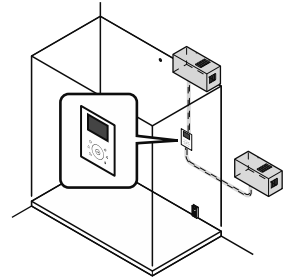

Only Touch
3kW, 4kW, 6kW, 8kW