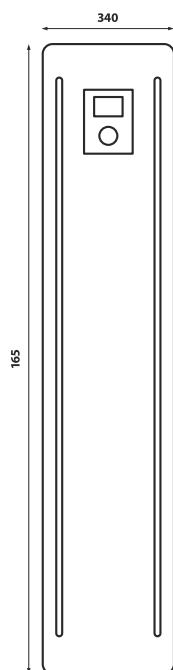

Διαθέσιμο σε / Available in:		X9	X10
	3kW	05322	06536
	4kW	05240	04969
	6kW	05099	06537
	8kW	05098	06538

Κατάλληλο για κάλυψη χώρου από 4 έως 10 κυβικά μέτρα (m³). Suitable for covering a space from 4 to 10 cubic meters (m³).