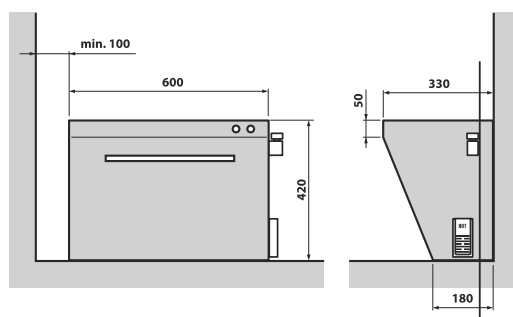

Κάθισμα χαμάμ με ενσωματωμένη ατμογεννήτρια.
Διαθέτει δοχείο αιθέριων ελαίων και αρωματικών ουσιών (αρωματοθεραπεία),
καθώς και ενσωματωμένη χρωματοθεραπεία με led.
Λειτουργία on/off με πλήκτρα inox και προγραμματισμό κύκλου αφαλάτωσης.

Hammam seat with an integrated steam generator.
It has a container for essential oils and an aroma pump (for aromatherapy) as
well as an integrated LED color therapy.
ON/OFF function with inox buttons and programming of descaling cycle.

261

Διαθέσιμο σε / Available in:

2,5kW	06539
3kW	06472
4kW	06473

Κατάλληλο για κάλυψη χώρου από 3 έως 5 κυβικά μέτρα (m³).
Suitable for covering a space from 3 to 5 cubic meters (m³).

Χρώμα / Color: Λευκό Ματ / White matte