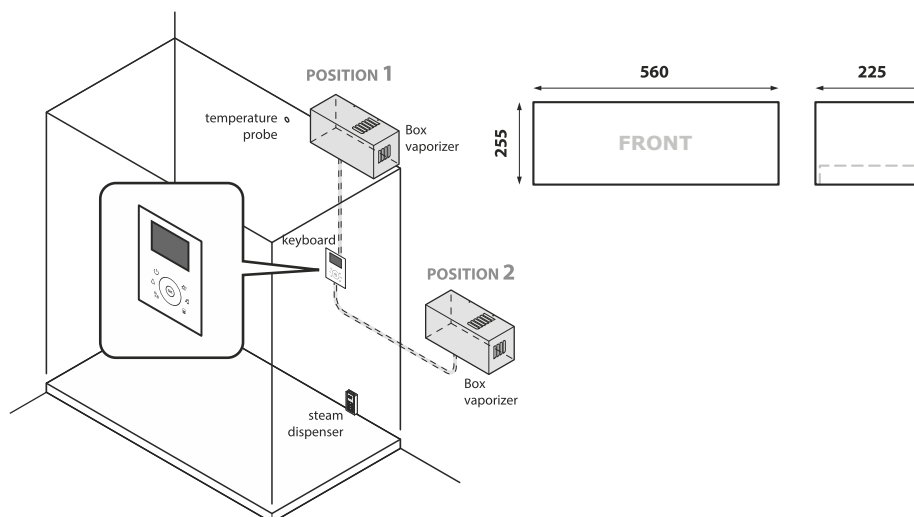

Κιτ ατμογεννήτριας, με πίνακα χειρισμού (minimal) Touch και εξωτερική μονάδα παραγωγής ατμού.

Με δυνατότητα διάχυσης αιθέριων ελαίων και αρωματικών ουσιών (αρωματοθεραπεία), προγραμματισμένες λειτουργίες ενεργοποίησης και απενεργοποίησης, διαχείριση χρόνου λειτουργίας και θερμοκρασίας. Δυνατότητα σύνδεσης με Bluetooth για εξωτερικές πηγές ήχου και ενσύρματη σύνδεση AUX.

Προγραμματισμός κύκλων αφαλάτωσης.

Steam generator kit, with elegant Touch screen control panel and external steam generator.

With the possibility of diffusing essential oils and aromatic substances (for aromatherapy), while it is possible to schedule the start & stop of the steam generator, achieving better management of temperature and operating time. Bluetooth connectivity to external audio sources and wired AUX connection. Programming of descaling cycles.

263

Διαθέσιμο σε / Available in:

3kW	06355
4kW	06356
6kW	06009
8kW	06182

Κατάλληλο για κάλυψη χώρου από 4 έως 10 κυβικά μέτρα (m³).
Suitable for covering a space from 4 to 10 cubic meters (m³).