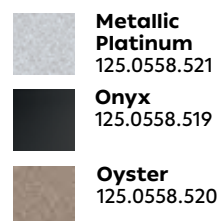

Βάση για ντουλάπι **60cm**
Εξωτερική διάσταση **520x420mm**
Άνοιγμα Πάγκου **Βάσει σχεδίου**
Διάσταση Bowl **520x420x200mm**
Σημείωση **Με Ιnox βαλβίδες και
κρυφή υπερχειλίση.**
Υποκαθήμενη τοποθέτηση

Μοντέλο
KNG 110-52
χωρίς ΦΠΑ **478,99 €**
με ΦΠΑ **570,00 €**