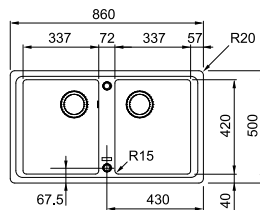

Μοντέλο
BFG 620
Αντιστρεφόμενος
χωρίς ΦΠΑ **298,32 €**
με ΦΠΑ **355,00 €**

Optional

Βάση για ντουλάπι **80cm**
Εξωτερική διάσταση **860x500mm**
Άνοιγμα Πάγκου **840x480mm**
Διάσταση bowl **2x337x420x200mm**
Σημείωση **Ένθετη τοποθέτηση**