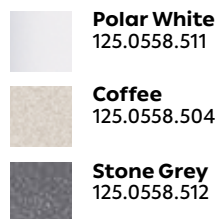

ΜΥΘΟΣ

01
02
03

Βάση για ντουλάπι **80cm**
Εξωτερική διάσταση **720x420mm**
Άνοιγμα Πάγκου **Βάσει σχεδίου**
Διάσταση Bowl **460x420x200mm-
m/210x420x200mm**
Σημείωση **Με Ιnox βαλβίδες και
κρυφή υπερχειλίση.**
Υποκαθήμενη τοποθέτηση

Μοντέλο
KNG 120
χωρίς ΦΠΑ **516,81 €**
με ΦΠΑ **615,00 €**

ΜΥΘΟΣ

01
02
03

Βάση για ντουλάπι **80cm**
Εξωτερική διάσταση **620x420mm**
Άνοιγμα Πάγκου **Βάσει σχεδίου**
Διάσταση Bowl **620x420x200mm**
Σημείωση **Με Ιnox βαλβίδες και
κρυφή υπερχειλίση.**
Υποκαθήμενη τοποθέτηση

Μοντέλο
KNG 110-62
χωρίς ΦΠΑ **542,02 €**
με ΦΠΑ **645,00 €**

ΜΥΘΟΣ

01
02
03

Βάση για ντουλάπι **60cm**
Εξωτερική διάσταση **520x420mm**
Άνοιγμα Πάγκου **Βάσει σχεδίου**
Διάσταση Bowl **520x420x200mm**
Σημείωση **Με Ιnox βαλβίδες και
κρυφή υπερχειλίση.**
Υποκαθήμενη τοποθέτηση

Μοντέλο
KNG 110-52
χωρίς ΦΠΑ **478,99 €**
με ΦΠΑ **570,00 €**

ΜΥΘΟΣ

01
02
03

Βάση για ντουλάπι **45cm**
Εξωτερική διάσταση **370x420mm**
Άνοιγμα Πάγκου **Βάσει σχεδίου**
Διάσταση Bowl **370x420x200mm**
Σημείωση **Με Ιnox βαλβίδες και
κρυφή υπερχειλίση.**
Υποκαθήμενη τοποθέτηση

Μοντέλο
KNG 110-37
χωρίς ΦΠΑ **403,36 €**
με ΦΠΑ **480,00 €**