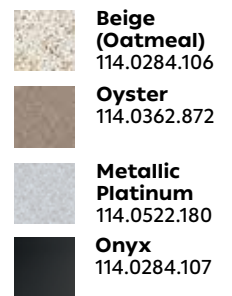

MARIS

- 01
- 02
- 03

Μοντέλο
BFG 611-97
Αντιστρεφόμενος
χωρίς ΦΠΑ **268,91 €**
με ΦΠΑ **320,00 €**

Optional

Βάση για ντουλάπι **60cm**
Εξωτερική διάσταση **970x500mm**
Άνοιγμα Πάγκου **950x480mm**
Διάσταση bowl **450x420x200mm**
Σημείωση **Ένθετη τοποθέτηση**

MARIS

- 01
- 02
- 03

Μοντέλο
BFG 611-78
Αντιστρεφόμενος
χωρίς ΦΠΑ **243,70 €**
με ΦΠΑ **290,00 €**

Optional

Βάση για ντουλάπι **45cm**
Εξωτερική διάσταση **780x500mm**
Άνοιγμα Πάγκου **760x480mm**
Διάσταση bowl **340x420x200mm**
Σημείωση **Ένθετη τοποθέτηση**

MARIS

- 01
- 02
- 03

Μοντέλο
BFG 620
Αντιστρεφόμενος
χωρίς ΦΠΑ **298,32 €**
με ΦΠΑ **355,00 €**

Optional

Βάση για ντουλάπι **80cm**
Εξωτερική διάσταση **860x500mm**
Άνοιγμα Πάγκου **840x480mm**
Διάσταση bowl **2x337x420x200mm**
Σημείωση **Ένθετη τοποθέτηση**

MARIS

- 01
- 02
- 03

Μοντέλο
BFG 621
Αντιστρεφόμενος
χωρίς ΦΠΑ **323,53 €**
με ΦΠΑ **385,00 €**

Optional

Βάση για ντουλάπι **80cm**
Εξωτερική διάσταση **1160x500mm**
Άνοιγμα Πάγκου **1140x480mm**
Διάσταση bowl **2x340x420x200mm**
Σημείωση **Ένθετη τοποθέτηση**