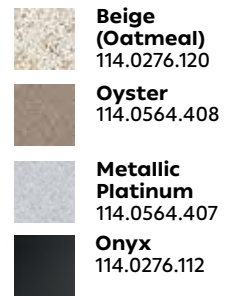

Μοντέλο
BFG 611-97
Αντιστρεφόμενος
χωρίς ΦΠΑ **268,91 €**
με ΦΠΑ **320,00 €**

Optional

Βάση για ντουλάπι **60cm**
Εξωτερική διάσταση **970x500mm**
Άνοιγμα Πάγκου **950x480mm**
Διάσταση bowl **450x420x200mm**
Σημείωση **Ένθετη τοποθέτηση**