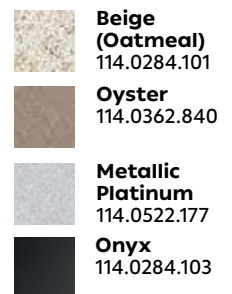

Μοντέλο
BFG 620
Αντιστρεφόμενος
χωρίς ΦΠΑ **298,32 €**
με ΦΠΑ **355,00 €**

Optional

Βάση για ντουλάπι **80cm**
Εξωτερική διάσταση **860x500mm**
Άνοιγμα Πάγκου **840x480mm**
Διάσταση bowl **2x337x420x200mm**
Σημείωση **Ένθετη τοποθέτηση**