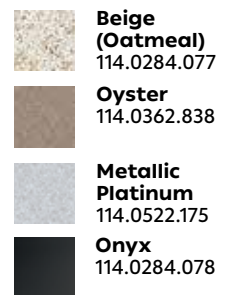

MARIS

- 01
- 02
- 03

Μοντέλο
BFG 611-97
Αντιστρεφόμενος
χωρίς ΦΠΑ **268,91 €**
με ΦΠΑ **320,00 €**

Optional

Βάση για ντουλάπι **60cm**
Εξωτερική διάσταση **970x500mm**
Άνοιγμα Πάγκου **950x480mm**
Διάσταση bowl **450x420x200mm**
Σημείωση **Ένθετη τοποθέτηση**

MARIS

- 01
- 02
- 03

Μοντέλο
BFG 611-78
Αντιστρεφόμενος
χωρίς ΦΠΑ **243,70 €**
με ΦΠΑ **290,00 €**

Optional

Βάση για ντουλάπι **45cm**
Εξωτερική διάσταση **780x500mm**
Άνοιγμα Πάγκου **760x480mm**
Διάσταση bowl **340x420x200mm**
Σημείωση **Ένθετη τοποθέτηση**

MARIS

- 01
- 02
- 03

Μοντέλο
BFG 620
Αντιστρεφόμενος
χωρίς ΦΠΑ **298,32 €**
με ΦΠΑ **355,00 €**

Optional

Βάση για ντουλάπι **80cm**
Εξωτερική διάσταση **860x500mm**
Άνοιγμα Πάγκου **840x480mm**
Διάσταση bowl **2x337x420x200mm**
Σημείωση **Ένθετη τοποθέτηση**

MARIS

- 01
- 02
- 03

Μοντέλο
BFG 621
Αντιστρεφόμενος
χωρίς ΦΠΑ **323,53 €**
με ΦΠΑ **385,00 €**

Optional

Βάση για ντουλάπι **80cm**
Εξωτερική διάσταση **1160x500mm**
Άνοιγμα Πάγκου **1140x480mm**
Διάσταση bowl **2x340x420x200mm**
Σημείωση **Ένθετη τοποθέτηση**