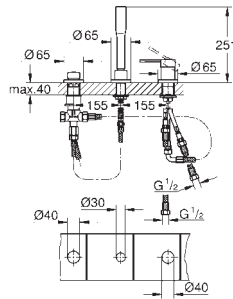

29 037 000		4005176865749

4/5-hole bath combination (optional) baseframe for installation under tiled surround

base frame

drainage box with

integrated outlet for splash water

caps to cover screw fixations always come in chrome color