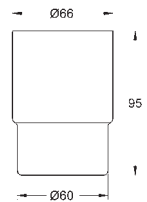

GROHE ESSENTIALS CUBE

	Ref. No.	Colour	EAN
	40 508 001	Chrome	4005176324413
	40 508 DC1	supersteel	4005176636554
	40 394 001	★ Chrome	4005176326233
	40 394 DC1	★ supersteel	4005176421532
	40 394 AL1	★ brushed hard graphite	4005176429736
	40 368 001	glass clear	4005176326219
	40 372 001		4005176326226
	40 756 001	Chrome	4005176328381
	40 755 001	Chrome	4005176328374