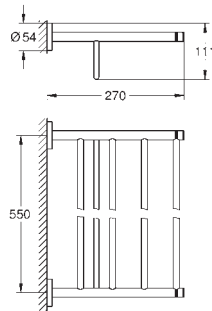

40 800 001	Chrome	4005176327988
40 800 DC1	supersteel	4005176413223
40 800 BE1	polished nickel	4005176430244
40 800 EN1	brushed nickel	4005176430312
40 800 GL1	cool sunrise	4005176429491
40 800 GN1	brushed cool sunrise	4005176429941
40 800 DA1	warm sunset	4005176429347
40 800 DL1	brushed warm sunset	4005176430091
40 800 A01	hard graphite	4005176429644
40 800 AL1	brushed hard graphite	4005176429798

Essentials
Multi bath towel rack
material: metal
604 mm (useable length 550 mm)
concealed fastening
GROHE Long-Life Shine durable sparkling sheen
suitable for screwing (including screws and dowels)

40 364 001 ★	Chrome	4005176326332
40 364 DC1 ★	supersteel	4005176412424
40 364 BE1	polished nickel	4005176430114
40 364 EN1	brushed nickel	4005176326349
40 364 GL1 ★	cool sunrise	4005176429361
40 364 GN1 ★	brushed cool sunrise	4005176429811
40 364 DA1 ★	warm sunset	4005176428913
40 364 DL1 ★	brushed warm sunset	4005176429965
40 364 A01	hard graphite	4005176429514
40 364 AL1 ★	brushed hard graphite	4005176429668

Essentials
Robe hook
material: metal
concealed fastening
GROHE Long-Life Shine durable sparkling sheen
suitable for screwing (including screws and dowels) or gluing (glue 40 915 000 sold separately)