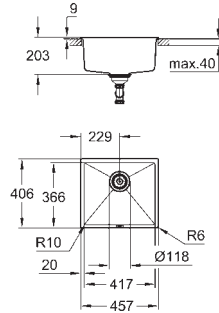

GROHE COMPOSITE SINKS

Ref. No. Colour EAN

31 653 AT0 granite gray 4005176521355
31 653 AP0 granite black 4005176521348

K700U

Composite sink

model: K700U 50-C 45.7/40.6 1.0
mounting type: top mount or undermount
material: quartz composite

GROHE Whisper

min. cabinet size: 500 mm
dimensions: 457 x 406 mm
1 bowl: 417 x 366 x 203 mm
outer radius: R6, inner bowl radius: R10

GROHE FastFixation installation system

cut-out (top mount): 442 x 391
cut-out (undermount): 417 x 366 mm
drainer: Ø 3.5"/90 mm basket strainer waste
accessories included: waste kit, basket strainer waste, mounting set
mounting with silicone (top mount)
optional push to open excenter (40 986 SD0)
amount of fasteners included (undermount): 8
heat resistant up to 180° C