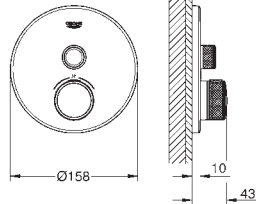

without roughing-in-set

flow performance:

outlet A (to external shut-off) = 34 l/min

outlet B/C = 29 l/min

35 604 000 **4005176698774**
**GROHE Rapido SmartBox universal rough-in box for concealed
installation**