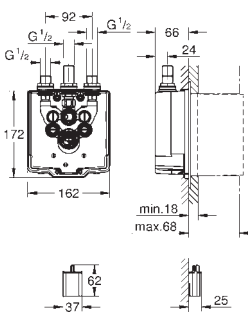

36 464 000 **4005176576706**

**Eurosmart Cosmopolitan E
Concealed control unit**

for shower
with integrated pre-adjustable
thermostatic mixer
suitable for infra-red set 36 463 000
2 stop valves
non-return valves with filters
6V lithium battery, type CR-P2
battery lifetime approx. 7 years (150 actuations a day)
allows for waterproofing of wall construction surrounding the concealed body
with sealing sleeve