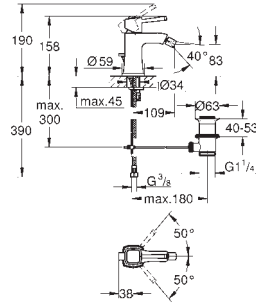

Grandera
Bidet mixer 1/2"
M-Size
monobloc installation
28 mm ceramic cartridge
with **GROHE SilkMove**
temperature limiter
GROHE Long-Life Shine durable sparkling sheen
GROHE FastFixation installation system
ball-joint mousseur
pop-up waste set 1 1/4"
flexible connection hoses

24 373 000 **Chrome** 4005176758232
24 373 IGO **chrome/gold** 4005176758256