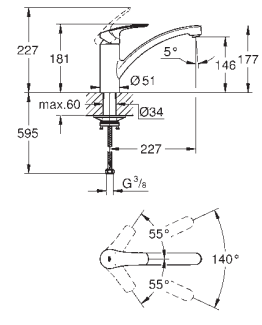

Eurosmart

Single-lever sink mixer 1/2"

low spout
monobloc installation

GROHE Long-Life Shine durable sparkling sheen

GROHE SilkMove 35 mm ceramic cartridge

integrated temperature limiter

adjustable flow rate limiter

swivel cast spout

swivel area 140°

Lead and Nickel Free Inner Water Ways

mousseur with coin slot for tool free replacement

flexible connection hoses 3/8"

metal fixation set

professional edition

33 281 30E

Chrome

4005176635410