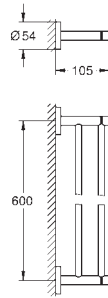

GROHE ESSENTIALS

Ref. No.	Colour	EAN
40 802 001 ★	Chrome	4005176328107
40 802 BE1	polished nickel	4005176430251
40 802 EN1	brushed nickel	4005176430329
40 802 GL1 ★	cool sunrise	4005176429507
40 802 GN1 ★	brushed cool sunrise	4005176429958
40 802 DA1 ★	warm sunset	4005176429354
40 802 DL1 ★	brushed warm sunset	4005176430107
40 802 A01	hard graphite	4005176429651
40 802 AL1 ★	brushed hard graphite	4005176429804

Essentials
Double towel rail
material: metal
654 mm (useable length 600 mm)
concealed fastening
GROHE Long-Life Shine durable sparkling sheen
suitable for screwing (including screws and dowels)