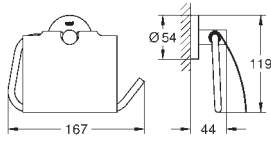

GROHE ESSENTIALS

Ref. No.	Colour	EAN
40 367 001	★ Chrome	4005176326387
40 367 DC1	★ supersteel	4005176412455
40 367 BE1	polished nickel	4005176430220
40 367 EN1	brushed nickel	4005176326394
40 367 GL1	★ cool sunrise	4005176429477
40 367 GN1	★ brushed cool sunrise	4005176429927
40 367 DA1	★ warm sunset	4005176429323
40 367 DL1	★ brushed warm sunset	4005176430077
40 367 A01	hard graphite	4005176429620
40 367 AL1	★ brushed hard graphite	4005176429774

Essentials

Toilet roll holder

material: metal
with cover
concealed fastening

GROHE Long-Life Shine durable sparkling sheen

suitable for screwing (including screws and dowels) or gluing (glue 40 915 000 sold separately)