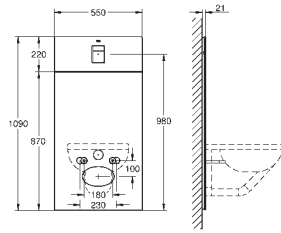

EAN

39 980 KS0

velvet black

4005176770647

Glass Cover Skate Cosmopolitan

for Rapid SL 1.13 m

with flushing cistern GD 2

for connecting shower toilet Sensia Arena or common wall-hung WCs for tiled/plastered walls