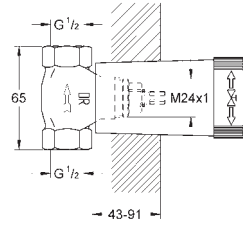

Ref. No. Colour EAN

29 032 000 4005176845277

Concealed valve pre-assembled headpart 1/2" threaded union 1/2" installation depth adjustable 43 - 91 mm DR-brass

35 028 000 4005176908316