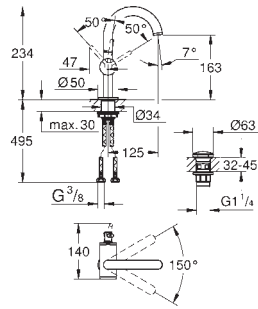

GROHE SPA

GROHE
ATRIO

SPA BATH
TAPS

Ref. No.	Colour	EAN
24 363 000	Chrome	4005176762215
24 363 DC0	supersteel	4005176760914
24 363 GL0	cool sunrise	4005176760921
24 363 DA0	warm sunset	4005176760907
24 363 AL0	brushed hard graphite	4005176760891

Aerio
Basin mixer 1/2"
M-Size
monobloc installation
28 mm ceramic cartridge
with **GROHE SilkMove**
with temperature limiter
GROHE Long-Life Shine durable sparkling sheen
GROHE EcoJoy 5.7 l/min laminar mousseur
swivel tubular C-spout with mousseur
stop limiter
Push-open waste set 1 1/4"
flexible connection hoses