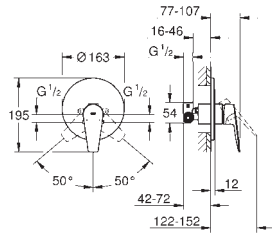

Ref. No. Colour EAN

29 078 001 Chrome 4005176556555

BauEdge
Single-lever shower mixer 1/2"
concealed installation
Consisting of:
set for final installation
metal lever
concealed body
GROHE Long-Life 46 mm ceramic cartridge
GROHE Long-Life Shine durable sparkling sheen
adjustable flow rate limiter
escutcheon- and shaft-sealing
optional temperature limiter (46 375 000)
professional edition

34 793 000 Chrome 4005176632433