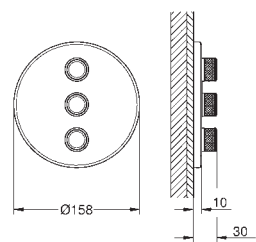

29 122 000	Chrome	4005176412288
29 122 DC0	supersteel	4005176455117
29 122 BE0	polished nickel	4005176493232
29 122 EN0	brushed nickel	4005176413728
29 122 GL0	cool sunrise	4005176515194
29 122 GN0	brushed cool sunrise	4005176515200
29 122 DA0	warm sunset	4005176515217
29 122 DL0	brushed warm sunset	4005176515224
29 122 A00	hard graphite	4005176515231
29 122 AL0	brushed hard graphite	4005176455124

Grotherm SmartControl
Triple volume control trim
set for final installation for
GROHE Rapido SmartBox 35 600/35 604/35 601
metal wall escutcheon with **GROHE FastFixation** (covered escutcheon
and shaft sealing, covered fixing), retroactively 6° adjustable
10 mm thin profile escutcheon
GROHE Long-Life Shine durable sparkling sheen
GROHE SmartControl push for ON-OFF, turn for volume adjustment from
GROHE Water Saving to full flow
exchangeable symbols
GROHE ProGrip with knurl structure
multiple outlets can be run simultaneously
without roughing-in-set
flow performance:
outlet D = 28 l/min
outlet E = 28 l/min
outlet A = 28 l/min
outlet D+E+A = 65 l/min

35 604 000		4005176698774
GROHE Rapido SmartBox universal rough-in box for concealed installation