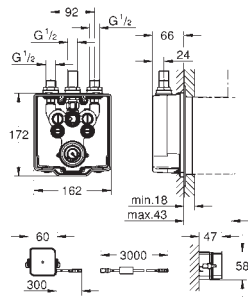

GROHE EUROSMART COSMOPOLITAN E

Ref. No. Colour EAN

36 459 000 **4005176576188**

**Eurosmart Cosmopolitan E
Concealed control unit**

for shower
with integrated thermostatic mixer
suitable for infra-red set 36 456 000
2 stop valves
non-return valves with filters
connection housing for power supply
with transformer 100-240 V AC, 50-60 Hz, 6.75 V DC
allows for waterproofing of wall construction surrounding the concealed body
with sealing sleeve