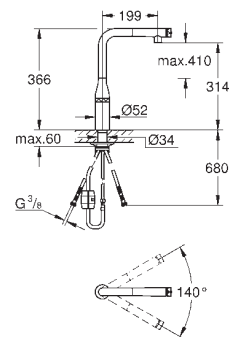

31 928 KF0	phantom black	4005176782701

Essence SmartControl
Sink mixer with SmartControl
monobloc installation
GROHE Long-Life Shine finish
pull-out spray with laminar metal spray
GROHE Magnetic Docking guarantees easy retraction and smooth docking of the spray head back to the starting position
GROHE SmartControl push for ON-OFF, turn for volume adjustment from water saving eco mode to Full Flow
temperature adjustment by turning of mixing valve on body
swivel tubular spout
swivel area 140°
protected against backflow
flexible connection hoses
metal fixation set
Lead and Nickel Free Inner Water Ways
professional edition

30 503 000	Chrome	4005176695698
30 503 DC0	supersteel	4005176720178

Essence
Single-lever sink mixer 1/2"
monobloc installation
GROHE Long-Life Shine durable sparkling sheen
28 mm ceramic cartridge
with **GROHE SilkMove**
flow strainer
with integrated temperature limiter
professional spray
with flexible, hygienic GROHFlexx kitchen santoprene hose
diverter: laminar spray/SpeedClean shower jet
automatic return to laminar spray
metal spray
GROHE Magnetic Docking guarantees easy retraction and smooth docking of the spray head back to the starting position
swivel spout
swivel area 360°
protected against backflow
flexible connection hoses
metal fixation set
professional edition
replaces Essence sink mixer 30 294 xx0