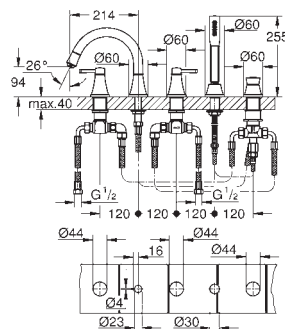

Grandera
5-hole bath/shower combination
ceramic headparts 1/2", 90°
GROHE Long-Life Shine durable sparkling sheen
Consisting of:
pre-assembled spout fixing
single lever mixer operating element
bath spout with mousseur and diverter bath/shower
Grandera hand shower 7.6 l/min
metal shower hose
flexible connection hoses
connection for shower hose
protected against backflow
can be used with 29 037 000