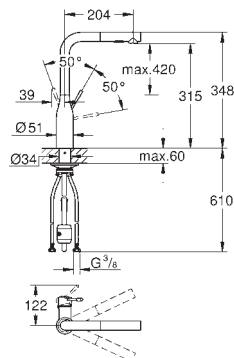

30 504 000	Chrome	4005176695704
30 504 DC0	supersteel	4005176720130
30 504 GL0	cool sunrise	4005176720154
30 504 GN0	brushed cool sunrise	4005176720161
30 504 DA0	warm sunset	4005176720123
30 504 DL0	brushed warm sunset	4005176720147
30 504 A00	hard graphite	4005176720109
30 504 AL0	brushed hard graphite	4005176720116

Essence
Single-lever sink mixer 1/2"
high spout
monobloc installation
GROHE Long-Life Shine durable sparkling sheen
28 mm ceramic cartridge
with **GROHE SilkMove**
flow strainer
pull-out dual spray control - switches between regular flow and spray
diverter: laminar spray/SpeedClean shower jet
automatic return to laminar spray
metal spray
swivel tubular spout
swivel area 360°
integrated non-return valve
protected against backflow
flexible connection hoses
metal fixation set
integrated temperature limiter
professional edition
replaces Essence sink mixer 30 270 xx0