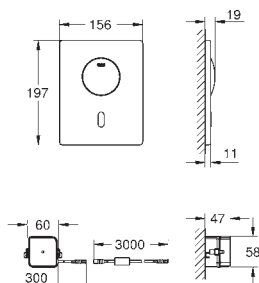

Tectron Skate
Infra-red electronic for WC flushing cistern
with additional manual actuation with infrared sensor for bi-directional communication for monitoring, configuration and servicing with transformer 100-230 V AC, 50-60 Hz, 6 V DC
for flushing cistern GD 2 / Rapid SL 1.13 m only
servo motor
concealed installation
front plate 156 x 197 mm
7 pre-set programs
auto flush
cleaning mode
pre-flush on/off
additional functions and precise settings by remote control 36 407
adjustable flush (3 - 9 l) by hand or remote
CE approved
for use with Rapid SLX please order shaft 66 791 000 (sold separately)

FLUSHING SYSTEMS