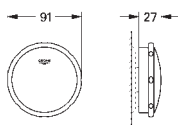

Talento
Waste and overflow set for baths
set for final installation
escutcheon
waste plug
fixing set
in combination with Talento 28 939 000/28 943 000
GROHE Long-Life Shine durable sparkling sheen