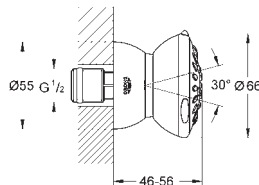

Relexa 65
Side shower 2 sprays
Wide spray/Massage
ball-joint
GROHE DreamSpray perfect spray pattern
GROHE Long-Life Shine durable sparkling sheen
SpeedClean anti-limescale system
Inner WaterGuide for a longer life