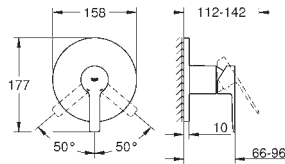

24 063 001	Chrome	4005176465703
24 063 DC1	supersteel	4005176465727
24 063 AL1	brushed hard graphite	4005176586248

Lineare
Single-lever shower mixer trim
set for final installation for
GROHE Rapido SmartBox 35 600/35 604
GROHE SilkMove 46 mm ceramic cartridge
GROHE Long-Life Shine durable sparkling sheen
wall escutcheon with **GROHE FastFixation**
(covered escutcheon- and shaft sealing, covered fixing)
metal escutcheon, retroactively 6° adjustable
metal lever
flow performance:
outlet B or C = 30 l/min
without roughing-in-set

35 604 000 4005176698774
GROHE Rapido SmartBox universal rough-in box for concealed
installation