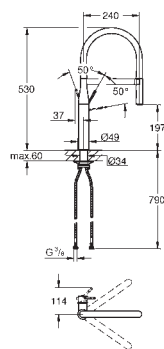

30 294 GL0	cool sunrise	4005176488078
30 294 GN0	brushed cool sunrise	4005176488085
30 294 DA0	warm sunset	4005176488498
30 294 DL0	brushed warm sunset	4005176488504
30 294 A00	hard graphite	4005176488054
30 294 AL0	brushed hard graphite	4005176488061

Colour variants for 30 503