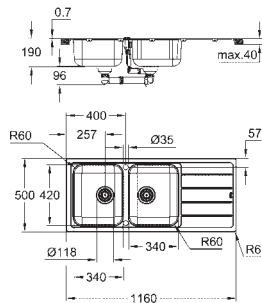

GROHE STAINLESS STEEL SINKS

Ref. No. Colour EAN

31 588 SD1 stainless steel 4005176626043

K500

Stainless Steel Sink with Drainer

model: K500 80-S 116/50 2.0 rev
mounting type: top mount
material: stainless steel AISI 304 (V2A)
material thickness: 0.7 mm

GROHE Long-Life Shine finish
finish: satin finish

GROHE Whisper

min. cabinet size: 800 mm
dimensions: 1160 x 500 mm
1 bowl: 340 x 420 x 185 mm
2 bowl: 340 x 420 x 185 mm
outer radius: R6 (topmount), inner bowl radius: R90

GROHE FastFixation

installation system
sink mountable left or right
cut-out (top mount): 1140 x 480 mm
drilling holes: 2 x 35 mm
waste: $\varnothing$ 3.5"/90 mm waste strainer with automatic waste fitting
accessories included: automatic waste fitting with rotary handle, waste kit, basket strainer waste, mounting set
optional push to open excenter (40 986 SD0)
amount of fasteners included (top mount): 18