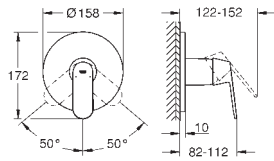

GROHE EUROSMART COSMOPOLITAN

Ref. No. Colour EAN

24 044 000 Chrome 4005176465185

Eurosmart Cosmopolitan
Single-lever shower mixer trim

set for final installation for

GROHE Rapido SmartBox 35 600/35 604

GROHE SilkMove 46 mm ceramic cartridge

GROHE Long-Life Shine durable sparkling sheen

wall escutcheon with **GROHE FastFixation**

(covered escutcheon- and shaft sealing, covered fixing)

metal escutcheon, retroactively 6° adjustable

metal lever

flow performance:

outlet B or C = 30 l/min

without roughing-in-set

35 604 000

4005176698774

GROHE Rapido SmartBox universal rough-in box for concealed installation

24 045 000 Chrome 4005176465291