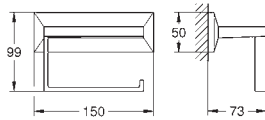

40 897 000	Chrome	4005176754357

Allure Brilliant
Robe hook
material: metal
concealed fastening
GROHE Long-Life Shine durable sparkling sheen

	Ref. No.	Colour	EAN

40 898 000	Chrome	4005176754364

Allure Brilliant
Toilet roll holder
without cover
material: metal
concealed fastening
GROHE Long-Life Shine durable sparkling sheen

	Ref. No.	Colour	EAN