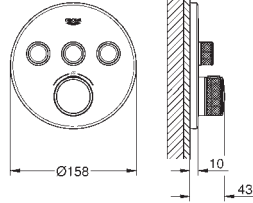

Ref. No.	Colour	EAN

29 121 000	★ Chrome	4005176412271
29 121 DC0	★ supersteel	4005176455094
29 121 GL0	★ cool sunrise	4005176493188
29 121 DA0	★ warm sunset	4005176493201
29 121 AL0	★ brushed hard graphite	4005176455100

Grohtherm SmartControl

Thermostat for concealed installation with 3 valves

set for final installation for

GROHE Rapido SmartBox 35 600/35 604

metal wall escutcheon with **GROHE FastFixation** (covered escutcheon and shaft sealing, covered fixing), retroactively 6° adjustable

GROHE Long-Life Shine durable sparkling sheen

GROHE SmartControl push for ON-OFF, turn for volume adjustment from GROHE Water Saving to full flow exchangeable symbols

GROHE TurboStat compact cartridge with wax thermoelement

GROHE ProGrip with knurl structure

GROHE SafeStop safety button at 38°C

(calibration required)

GROHE SafeStop Plus optional temperature limiter at 43°C or 46°C included

built-in non return valve

and dirt strainers

multiple outlets can be run simultaneously

without roughing-in-set

flow performance:

outlet A = 23 l/min

outlet B = 27 l/min

outlet C = 23 l/min

outlet A + B = 33 l/min

outlet A + B + C = 36 l/min

35 604 000

4005176698774

GROHE Rapido SmartBox universal rough-in box for concealed installation

29 122 000	Chrome	4005176412288
29 122 DC0	supersteel	4005176455117
29 122 GL0	cool sunrise	4005176515194
29 122 DA0	warm sunset	4005176515217
29 122 AL0	brushed hard graphite	4005176455124

Grohtherm SmartControl

Triple volume control trim

set for final installation for

GROHE Rapido SmartBox 35 600/35 604/35 601

metal wall escutcheon with **GROHE FastFixation** (covered escutcheon and shaft sealing, covered fixing), retroactively 6° adjustable

10 mm thin profile escutcheon

GROHE Long-Life Shine durable sparkling sheen

GROHE SmartControl push for ON-OFF, turn for volume adjustment from GROHE Water Saving to full flow exchangeable symbols

GROHE ProGrip with knurl structure

multiple outlets can be run simultaneously

without roughing-in-set

flow performance:

outlet D = 28 l/min

outlet E = 28 l/min

outlet A = 28 l/min

outlet D+E+A = 65 l/min