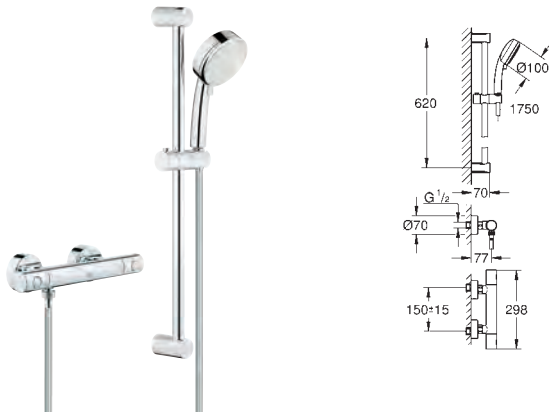

GROHE GROHTHERM 800 COSMOPOLITAN

Ref. No. Colour EAN

34 768 000 Chrome 4005176612053

**Grotherm 800 Cosmopolitan
Thermostatic shower set 1/2"**

Consisting of:
Grotherm 800 Cosmopolitan thermostatic shower mixer 1/2" (34 765 000)
Tempesta Cosmopolitan 100 shower set, 2 sprays, 600 mm (27 578 002)
optional **GROHE Water Saving** 5.7 l/min flow limiter included

34 769 000 Chrome 4005176612060

**Grotherm 800 Cosmopolitan
Thermostatic shower set 1/2"**

Consisting of:
Grotherm 800 Cosmopolitan thermostatic shower mixer 1/2" (34 765 000)
Tempesta Cosmopolitan 100 shower set, 2 sprays, 900 mm (27 788 002)
optional **GROHE Water Saving** 5.7 l/min flow limiter included