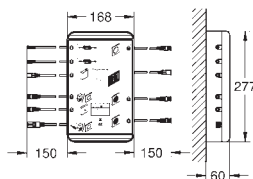

GROHE F-digital Deluxe
Base unit box 4.0 Bluetooth F-Series 40" (BCU V4.0)
to control LightCurtain of Rainshower F-Series 40" AquaSymphony ceiling shower
additional light, sound and steam modules can be connected and controlled
Consisting of:
2 plug connections, each for one pair of sound modules (36 473 000)
1 plug connection for one pair of light modules (36 472 000)
1 plug connection LightCurtain for Rainshower Aqua 40" AquaSymphony (26 863 000)
2 plug connections for steam module (29 414 000), including 1 connection for steam generator and 1 connection for temperature sensor
2 plug connections for power supply (per power supply max. 4 devices light/ sound)
2 plug connections for Bluetooth unit (supply voltage and data line)
CE approved
must be accessible for service
optional the base unit box can be placed into extra equipment 36 474 000 component to be ordered separately