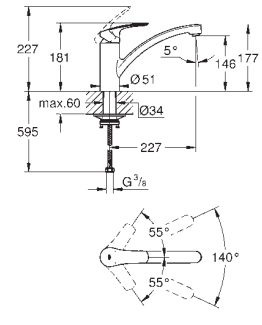

Eurosmart

Single-lever sink mixer 1/2"

low spout
monobloc installation

GROHE Long-Life Shine durable sparkling sheen

GROHE SilkMove 35 mm ceramic cartridge

integrated temperature limiter

adjustable flow rate limiter

swivel cast spout

swivel area 140°

Lead and Nickel Free Inner Water Ways

GROHE Water Saving 5,7 l/min mousseur with coin slot for tool free replacement

flexible connection hoses 3/8"

metal fixation set

professional edition

31 868 000

Chrome

4005176693113