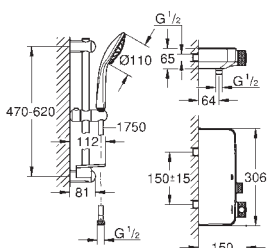

Grotherm SmartControl
Thermostatic shower mixer 1/2" with shower set
Consisting of:
Grotherm SmartControl thermostatic shower mixer (34 719 000)
Euphoria 110 Massage shower set, 600 mm (27 231 001)