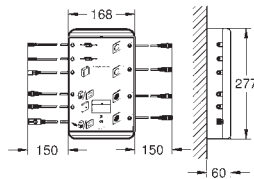

GROHE F-digital Deluxe
Base unit box 2.0 Bluetooth (BCU V2.0)
for connecting light, sound and steam modules
Consisting of:
2 plug connections, each for one pair of sound modules (36 473 000)
2 plug connections, each for one pair of light modules (36 472 000) or
1 ceiling shower (27 865 000) with integrated light
2 plug connections for steam module (29 414 000), including 1 connection for steam generator and 1 connection for temperature sensor
2 plug connections for power supply (per power supply max. 4 devices light/ sound)
2 plug connections for Bluetooth unit (supply voltage and data line)
CE approved
must be accessible for service
optional the base unit box can be placed into extra equipment 36 474 000 component to be ordered separately

26 864 000	Chrome	4005176758881