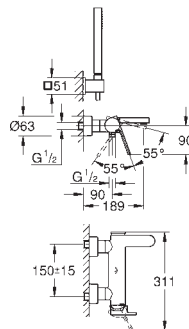

GROHE Plus
Single-lever bath/shower mixer 1/2"
wall mounted
metal lever
GROHE SilkMove 35 mm ceramic cartridge
with temperature limiter
GROHE Long-Life Shine durable sparkling sheen
automatic diverter: bath/shower
laminar mousseur
shower outlet 1/2"
integrated non-return valve
covered S-unions
protected against backflow
with shower set
Consisting of:
hand shower Euphoria Cube Stick (27 698 000)
wall shower holder (27 693 000)
Silverflex shower hose 1.500 mm (28 364)
min. recommended pressure 1.0 bar