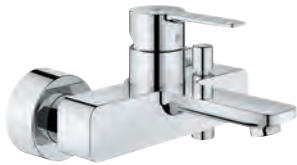

33 849 001	Chrome	4005176409189
33 849 DC1	supersteel	4005176412783
33 849 AL1	brushed hard graphite	4005176586200

Lineare
Single-lever bath/shower mixer 1/2"
wall mounted
metal lever
GROHE SilkMove 35 mm ceramic cartridge
with temperature limiter
GROHE Long-Life Shine durable sparkling sheen
automatic diverter: bath/shower
mousseur
shower outlet 1/2"
integrated non-return valve
covered S-unions
protected against backflow
pillar installation optional with pillar unions 12 030 000