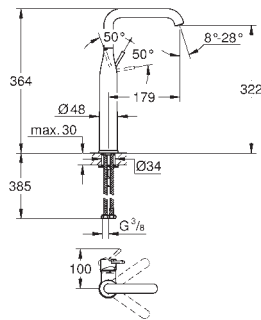

24 170 001 ★ Chrome 4005176698293
24 170 DC1 ★ supersteel 4005176711657
24 170 GL1 ★ cool sunrise 4005176711688
24 170 GN1 ★ brushed cool sunrise 4005176711695
24 170 DA1 ★ warm sunset 4005176711640
24 170 DL1 ★ brushed warm sunset 4005176711664
24 170 A01 hard graphite 4005176711619
24 170 AL1 ★ brushed hard graphite 4005176711626

Essence
Basin mixer 1/2"
XL-Size
monobloc installation
metal lever
for free-standing basins
28 mm ceramic cartridge
with **GROHE SilkMove**
with temperature limiter
GROHE Long-Life Shine durable sparkling sheen
GROHE Water Saving mousseur 5.7 l/min
GROHE AquaGuide adjustable mousseur
GROHE FastFixation Plus rapid installation system
swivel spout with mousseur
and stop limiter
smooth body
flexible connection hoses
professional edition
replaces Essence basin mixer 32 901 xx1