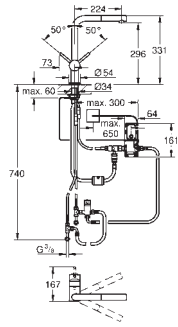

GROHE MINTA / MINTA SMARTCONTROL / MINTA TOUCH

Ref. No. Colour EAN

31 360 001 Chrome 4005176343025
31 360 DC1 supersteel 4005176343032

Minta Touch
Electronic single-lever sink mixer 1/2"
L-spout
Touch: activation of water via skin contact
battery supply 6 V lithium-battery, type CR-P2
CE approved
solenoid valve
fixed value mixing valve
automatically stops after 60 sec. (factory set)
type of protection IP 44
GROHE SilkMove 46 mm ceramic cartridge
pull out mousseur spout
adjustable flow rate limiter
swivel tubular spout
swivel area 360°
protected against backflow
flexible connection hoses
rapid installation system

31 358 002 Chrome 4005176465000
31 358 DC2 supersteel 4005176465017