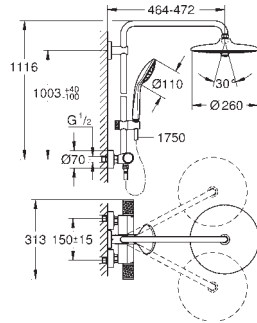

GROHE EUPHORIA SHOWER SYSTEM

Ref. No.

Colour

EAN

27 615 002

Chrome

4005176647970

Euphoria System 260

Shower system with thermostatic mixer for wall mounting

Consisting of:

horizontal swivable 450 mm projection shower arm

exposed thermostatic shower

with Aquadimmer function

allows change between:

head shower Euphoria 260 (26 457)

Rain, SmartRain, Jet

with ball joint

rotation angle $\pm 15^\circ$

hand shower Euphoria 110 Massage

(27 239 000)

3 spray patterns:

Rain, Massage, SmartRain

adjustable height via gliding element

Silverflex shower hose 1750 mm (28 388 000)

GROHE TurboStat compact cartridge

with wax thermoelement

GROHE SafeStop safety button at 38°C

(calibration required)

GROHE SafeStop Plus optional temperature limiter at 43°C included

GROHE CoolTouch prevents scalding on hot surfaces

GROHE ProGrip with knurl structure

GROHE DreamSpray perfect spray pattern

GROHE Long-Life Shine durable sparkling sheen

GROHE SprayDimmer (Stepless

flow rate reduction)

GROHE Water Saving 9.5 l/min flow limiter

GROHE FastFixation upper bracket adjustable

Inner WaterGuide for a longer life

SpeedClean anti-limescale system

TwistStop preventing the hose from twisting

suitable for instantaneous heaters from 18 kW/h

minimum flow rate 7 l/min.

optional upgrade: **GROHE EasyReach** tray (26 362)

professional edition

27 475 002

Chrome

4005176647840