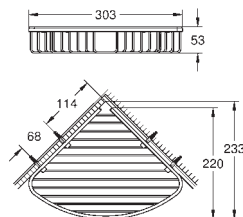

40 663 001	Chrome	4005176327834

BauCosmopolitan

Soap wire basket

material: metal
for corner installation
large

suitable for screwing (including screws and dowels)