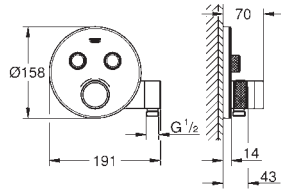

GROHE GROHTHERM SMARTCONTROL

Ref. No.	Colour	EAN
29 120 000	Chrome	4005176412264

Grotherm SmartControl
Thermostat for concealed installation with 2 valves and integrated shower holder
set for final installation for
GROHE Rapido SmartBox 35 600/35 604
metal wall escutcheon with **GROHE FastFixation** (covered escutcheon and shaft sealing, covered fixing), retroactively 6° adjustable
GROHE Long-Life Shine durable sparkling sheen
GROHE SmartControl push for ON-OFF, turn for volume adjustment from GROHE Water Saving to full flow
exchangeable symbols
GROHE TurboStat compact cartridge with wax thermoelement
GROHE ProGrip with knurl structure
GROHE SafeStop safety button at 38°C (calibration required)
GROHE SafeStop Plus optional temperature limiter at 43°C or 46°C included
built-in non return valve and dirt strainers
multiple outlets can be run simultaneously
integrated shower union with shower outlet 1/2" **without roughing-in-set**
flow performance:
outlet B = 24 l/min
hand shower = 12 l/min
outlet B + hand shower = 27 l/min

35 604 000		4005176698774

GROHE Rapido SmartBox universal rough-in box for concealed installation

29 121 000	★ Chrome	4005176412271
29 121 DC0	★ supersteel	4005176455094
29 121 GL0	★ cool sunrise	4005176493188
29 121 GN0	★ brushed cool sunrise	4005176493195
29 121 DA0	★ warm sunset	4005176493201
29 121 DL0	★ brushed warm sunset	4005176493218
29 121 A00	hard graphite	4005176493225
29 121 AL0	★ brushed hard graphite	4005176455100

Grotherm SmartControl
Thermostat for concealed installation with 3 valves
set for final installation for
GROHE Rapido SmartBox 35 600/35 604
metal wall escutcheon with **GROHE FastFixation** (covered escutcheon and shaft sealing, covered fixing), retroactively 6° adjustable
GROHE Long-Life Shine durable sparkling sheen
GROHE SmartControl push for ON-OFF, turn for volume adjustment from GROHE Water Saving to full flow
exchangeable symbols
GROHE TurboStat compact cartridge with wax thermoelement
GROHE ProGrip with knurl structure
GROHE SafeStop safety button at 38°C (calibration required)
GROHE SafeStop Plus optional temperature limiter at 43°C or 46°C included
built-in non return valve and dirt strainers
multiple outlets can be run simultaneously
without roughing-in-set
flow performance:
outlet A = 23 l/min
outlet B = 27 l/min
outlet C = 23 l/min
outlet A + B = 33 l/min
outlet A + B + C = 36 l/min