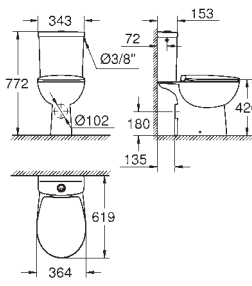

Bau Ceramic
Bundle close coupled WC
Consisting of:
Bau Ceramic floor standing toilet with horizontal outlet (39 349 000)
wash down
rimless
horizontal outlet
flush volume 6/3 l
including fixation set
sanitary ware
Bau Ceramic exposed flushing cistern (39 494 000)
connection from the left/right hand side
including flushing set & button
sanitary ware
Bau Ceramic WC seat (39 493 000)
with lid
soft close
quick release function
detachable
material: Duroplast
including fixation set