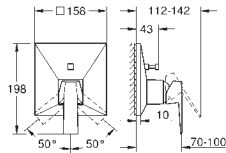

24 279 000	Chrome	4005176759949
24 279 DC0	supersteel	4005176759963
24 279 AL0	brushed hard graphite	4005176759956

Allure Brilliant
Single-lever mixer with 2-way diverter
set for final installation for
GROHE Rapido SmartBox 35 600/35 604
GROHE SilkMove 46 mm ceramic cartridge
GROHE Long-Life Shine durable sparkling sheen
wall escutcheon with **GROHE FastFixation**
(covered escutcheon- and shaft sealing, covered fixing)
metal escutcheon, retroactively 6° adjustable
metal lever
automatic 2-way diverter
flow performance:
outlet B = 27 l/min, outlet C = 27 l/min
without roughing-in-set

24 425 000	Chrome	4005176795220
24 425 DC0	supersteel	4005176795237
24 425 AL0	brushed hard graphite	4005176795244

Allure Brilliant Private Collection single-lever mixer with 2-way diverter with knurled handle

24 426 000	Chrome	4005176795251
24 426 DC0	supersteel	4005176795268
24 426 AL0	brushed hard graphite	4005176795275

Allure Brilliant Private Collection single-lever mixer with 2-way diverter with white Caesarstone handle

24 427 000	Chrome	4005176795282
24 427 DC0	supersteel	4005176795299
24 427 AL0	brushed hard graphite	4005176795305

Allure Brilliant Private Collection single-lever mixer with 2-way diverter with black Caesarstone handle

35 604 000		4005176698774

GROHE Rapido SmartBox universal rough-in box for concealed installation