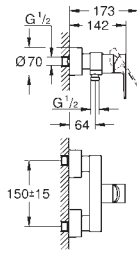

GROHE LINEARE

Ref. No.	Colour	EAN
33 865 001	Chrome	4005176409202
33 865 DC1	supersteel	4005176412790
33 865 AL1	brushed hard graphite	4005176586217

Lineare
Single-lever shower mixer 1/2"
wall mounted
metal lever
GROHE SilkMove 35 mm ceramic cartridge
with temperature limiter
GROHE Long-Life Shine durable sparkling sheen
shower outlet 1/2"
integrated non-return valve
covered S-unions
protected against backflow