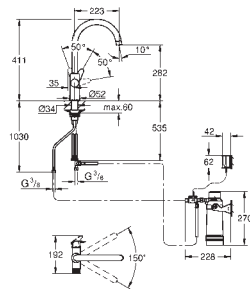

30 582 000 Chrome 4005176744914

GROHE Blue Pure BauCurve

Starter kit with Ultrasafe filter

Consisting of:

- GROHE Blue single-lever sink mixer with filter function
- monobloc installation
- C-spout
- separate handle for filtered water
- 28 mm ceramic cartridge
- with GROHE SilkMove
- swivel tubular spout
- swivel area 150°
- separate inner water ways for filtered and non-filtered water
- flexible connection hoses
- GROHE Blue filter head
- GROHE Blue Ultrasafe filter retains microplastic > 1 µm, 99.999 % of bacteria and 99,5 % of lead
- reduces substances responsible for unpleasant taste and odour, e.g. chlorine
- filter capacity 3000 l, the filter must be replaced after 6 months of use
- flow meter for filter lifetime measurement including 2 x AA batteries