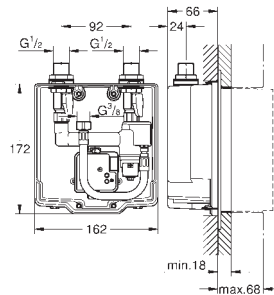

36 336 001

4005176991769

**Eurosmart Cosmopolitan E
Concealed mounting box**

with integrated pre-adjustable
thermostatic mixer
wall installation
suitable for IR-sets for final installation
2 stop valves
non-return valve
suitable for
36 410 000, 36 334 SD0, 36 335 SD0, 36 273 000
allows for waterproofing of wall construction surrounding the concealed body
with sealing sleeve

36 407 001

4005176368974