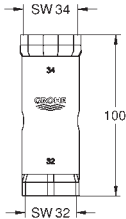

GROHE SPECIAL TOOLS

Ref. No.   Colour   EAN

19 332 000   4005176823695

Socket Spanner
34 mm for dis-/assembly of central screw coupling and GROHE TurboStat
thermostatic compact cartridge
32 mm for disassembly of 35 mm cartridge