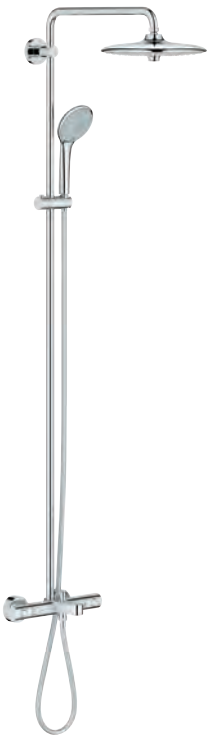

Euphoria System 260
Shower system with bath thermostat for wall mounting
Consisting of:
horizontal swivable 450 mm projection shower arm
exposed thermostatic shower
with Aquadimmer function
allows change between:
head shower Euphoria 260 (26 457)
3 spray patterns:
Rain, SmartRain, Jet
with ball joint
rotation angle $\pm 15^\circ$
bath inlet
separate diverter for hand shower
hand shower Euphoria 110 Massage
(27 239 000)
3 spray patterns:
Rain, SmartRain, Massage
adjustable height via gliding element
Silverflex shower hose 1750 mm (28 388 000)
GROHE Water Saving 9.5 l/min flow limiter
GROHE TurboStat compact cartridge
with wax thermoelement
GROHE SafeStop safety button at 38°C
(calibration required)
GROHE SafeStop Plus optional temperature limiter at 43°C included
GROHE DreamSpray perfect spray pattern
GROHE Long-Life Shine durable sparkling sheen
GROHE SprayDimmer (Stepless
flow rate reduction)
SpeedClean anti-limescale system
Inner WaterGuide for a longer life
TwistStop preventing the hose from twisting
suitable for instantaneous heaters from 18 kW/h
minimum flow rate 7 l/min.