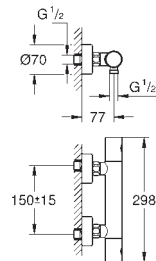

34 771 000	Chrome	4005176612886
Grohtherm 800 Cosmopolitan Thermostatic shower mixer 1/2" wall mounted GROHE Long-Life Shine durable sparkling sheen GROHE MetalGrip ergonomically shaped metal handles GROHE SafeStop safety button at 38°C (calibration required) GROHE SafeStop Plus integrated temperature limiter at max 50°C GROHE Turbostat C3 compact cartridge with wax thermoelement integrated mixed water shut off volume handle with GROHE EcoButton (economy button with individually adjustable economy stop) ceramic headpart 1/2", 180° shower bottom outlet 1/2" built-in non return valves dirt strainers protected against backflow S-unions metal escutcheon GROHE Water Saving - Less water, perfect flow