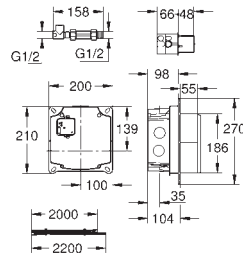

GROHE EUROCUBE E

Ref. No. Colour EAN

36 264 001

4005176416279

Concealed mounting box

wall installation
for installation with pre-mixed or cold water
suitable for IR-sets for final installation
connection housing for power supply
suitable for 36 447 000, 36 442 000

38 748 002

Chrome

4005176416323