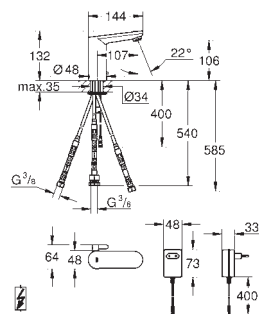

Eurosmart Cosmopolitan E
Infra-red electronic basin mixer with mixing device and adjustable temperature limiter
with infrared sensor for bi-directional communication for monitoring, configuration and servicing
without power supply 36 338 000 (required)
for use with displacement water heater
fixed build in static flow limiter 5 l/min on the hose connection
non-return valve
dirt strainers
flexible connection hoses
with integrated solenoid valve
rapid installation system
7 pre-set programs
auto flush
thermal disinfection
cleaning mode
additional functions and precise settings by remote control 36 407
CE approved
type of protection faucet IP 59K
min. recommended pressure 1.0 bar

COMMERCIAL
FITTINGS