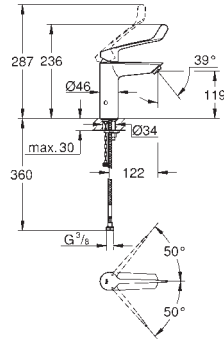

**Eurosmart
Basin mixer 1/2"**
M-Size
thermostatic scalding protection
maximum temperature adjustable
thermal disinfection without re-adjustment of temperature
tool for thermal disinfection included
monobloc installation
long metal lever
lever length 147 mm
28 mm ceramic cartridge
with **GROHE SilkMove**
adjustable flow rate limiter
Lead and Nickel Free Inner Water Ways
built-in non return valves
dirt strainers
GROHE Water Saving 4.2 l/min laminar flow straightener
GROHE FastFixation installation system
smooth body
flexible connection hoses
max. pressure differential 5:1
professional edition

23 982 003 Chrome 4005176644245