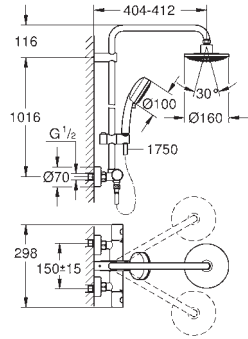

GROHE TEMPESTA SYSTEM

Ref. No. Colour EAN

27 922 000 Chrome 4005176923364

Tempesta Cosmopolitan 160

Shower system with thermostat for wall mounting

Consisting of:

horizontal swivable 390 mm projection shower arm

exposed thermostatic shower

with Aquadimmer function

allows change between:

head shower 1 spray (28 232 000)

Rain

with ball joint

rotation angle $\pm 15^\circ$

hand shower Tempesta Cosmopolitan 100 (27 571 001)

2 spray patterns:

Rain, Jet

adjustable height via gliding element

Silverflex shower hose 1750 mm (28 388 000)

GROHE TurboStat compact cartridge

with wax thermoelement

GROHE SafeStop safety button at 38°C

(calibration required)

GROHE SafeStop Plus optional temperature limiter at 43°C included

GROHE DreamSpray perfect spray pattern

GROHE Long-Life Shine durable sparkling sheen

SpeedClean anti-limescale system

Inner WaterGuide for a longer life

TwistStop preventing the hose from twisting

optional upgrade: **GROHE EasyReach** tray (26 362)

26 691 000 Chrome

4005176580789

Tempesta Cosmopolitan System 250 Cube

Shower system with bath thermostat for wall mounting

Consisting of:

horizontal swivable 390 mm projection shower arm

exposed thermostatic shower

with Aquadimmer function

allows change between:

head shower Tempesta 250 Cube (26 685)

spray pattern:

Rain

head shower with white rear cover

with ball joint

rotation angle $\pm 10^\circ$

GROHE Water Saving 9.5 l/min flow limiter

bath inlet

separate diverter for hand shower

hand shower Tempesta Cosmopolitan 100 (27 571 001)

2 spray patterns:

Rain, Jet

GROHE Water Saving 5.7 l/min. flow limiter

adjustable height via gliding element

Rotaflex shower hose 1750 mm 1/2" x 1/2" (28 410)

GROHE Water Saving - Less water, perfect flow

GROHE TurboStat compact cartridge

with wax thermoelement

GROHE SafeStop safety button at 38°C

(calibration required)

GROHE SafeStop Plus optional temperature limiter at 43°C included

GROHE DreamSpray perfect spray pattern

GROHE Long-Life Shine durable sparkling sheen

SpeedClean anti-limescale system

Inner WaterGuide for a longer life

TwistStop preventing the hose from twisting

suitable for instantaneous heaters from 18 kW/h

minimum flow rate 7 l/min.

professional edition