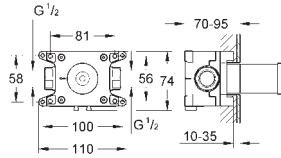

GROHE Rapido C Rough-in for single volume control for grid installation of Grohtherm Custom Shower system built-in box with removable protection cover waterproof membrane base for wall sealing for masonry and drywall installation fixing points for front and back wall body of DR brass pre-assembled ceramic headpart 3/4" connection threads 1/2" installation depth 70 - 95 mm

26 852 000 Chrome 4005176758492
26 852 IGO chrome/gold 4005176758515