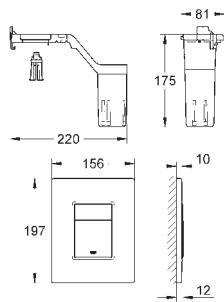

GROHE FRESH

Ref. No. Colour EAN

38 805 000 **Chrome** **4005176865596**

**Skate Cosmopolitan Set Fresh
Flush plate**

for dual flush or start & stop actuation
with **GROHE Fresh**
fixing frame with opening function
for chlorine-free tablets only
for pneumatic drop valve AV1
for vertical and horizontal installation
GROHE Long-Life Shine durable sparkling sheen
GROHE Water Saving - Less water, perfect flow
for combination with Rapid SL 1.13 m with GD 2 cistern
for use with Rapid SLX please order shaft 66 791 000 (sold separately)