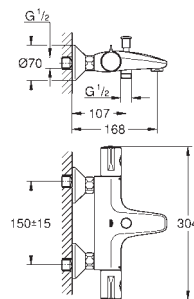

Grohtherm 800
Thermostatic bath/shower mixer 1/2"
wall mounted
GROHE Long-Life Shine durable sparkling sheen
GROHE SafeStop safety button at 38°C
(calibration required)
GROHE SafeStop Plus optional temperature limiter at 43°C included
GROHE TurboStat compact cartridge
with wax thermoelement
integrated mixed water shut off
automatic diverter: bath/shower
volume handle with **GROHE EcoButton**
(economy button with individually
adjustable economy stop)
ceramic headpart 1/2", 180°
shower bottom outlet 1/2"
mousseur
built-in non return valves
dirt strainers
protected against backflow
S-unions
metal escutcheon
GROHE Water Saving - Less water, perfect flow