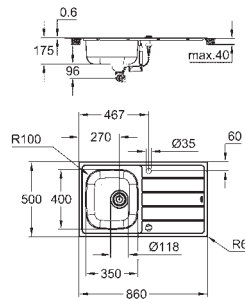

K200
Stainless Steel Sink with Drainer
model: K200 45-S 86/50 1.0 rev
mounting type: top mount
material: stainless steel AISI 304 (V2A)
material thickness: 0.6 mm
GROHE Long-Life Shine finish
finish: satin finish
GROHE Whisper
min. cabinet size: 450 mm
dimensions: 860 x 500 mm
1 bowl: 350 x 400 x 160 mm
outer radius: R6 (topmount), inner bowl radius: R100
GROHE FastFixation installation system
sink mountable left or right
cut-out (top mount): 842 x 482 mm
drilling holes: 2 x 35 mm
waste: Ø 3.5"/90 mm waste strainer with automatic waste fitting
accessories included: automatic waste fitting with rotary handle,
waste kit, basket strainer waste, mounting set
optional push to open excenter (40 986 SD0)
amount of fasteners included (top mount): 14