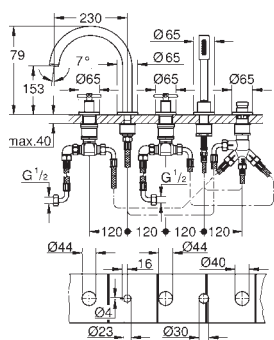

Atrio
5-hole bath/shower combination
ceramic headparts 1/2", 90°
GROHE Long-Life Shine durable sparkling sheen
Consisting of:
pre-assembled spout fixing
with lever handles
bath spout with mousseur and diverter bath/shower
hand shower Rainshower Aqua Stick 6.6 l/min
shower hose 2000 mm
flexible connection hoses
connection for shower hose
protected against backflow
can be used with 29 037 002
Two different sets of caps included. One set with
„H“ and „C“ marking, one set without marking.

	Ref. No.	Colour	EAN
	29 408 000	Chrome	4005176762826
	29 408 DC0	supersteel	4005176762857
	29 408 GL0	cool sunrise	4005176762864
	29 408 DA0	warm sunset	4005176762840
	29 408 AL0	brushed hard graphite	4005176762833