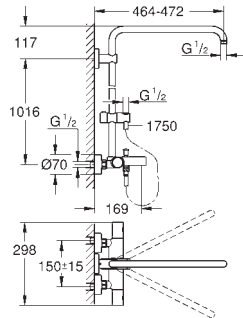

GROHE EUPHORIA SHOWER SYSTEM

Ref. No. Colour EAN

26 243 000 Chrome 4005176316326

Euphoria Shower System
Shower system with bath thermostat for wall mounting
with short shower rail for installation in showers
Consisting of:
horizontal swivable 450 mm projection shower arm
exposed thermostatic shower
with Aquadimmer function
separate diverter for hand shower
gliding element
Silverflex shower hose 1750 mm (28 388 000)
distance between thermostat and upper bracket: 1016 mm
GROHE TurboStat compact cartridge
with wax thermoelement
GROHE SafeStop safety button at 38°C
(calibration required)
GROHE SafeStop Plus optional temperature limiter at 43°C included
GROHE Long-Life Shine durable sparkling sheen
Inner WaterGuide for a longer life
TwistStop preventing the hose from twisting
suitable for instantaneous heaters from 18 kW/h
minimum flow rate 7 l/min.

23 058 003 Chrome 4005176313790