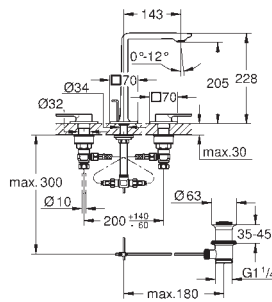

Ref. No.	Colour	EAN
20 188 001	Chrome	4005176499685
20 188 GN1	brushed cool sunrise	4005176499722
20 188 DL1	brushed warm sunset	4005176499746
20 188 A01	hard graphite	4005176499753

Allure
Three-hole basin mixer 1/2"
M-Size
deck mounted
ceramic headparts 1/2", 90°
GROHE Long-Life Shine durable sparkling sheen
GROHE Water Saving 5.7 l/min. flow limiter
GROHE AquaGuide adjustable slim air mousseur
projection 143 mm
pressure-proof, flexible connection hoses
between spout and side valves
pop-up waste set 1 1/4"