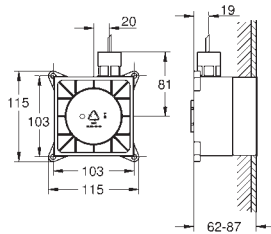

29 413 000 Chrome 4005176758683

**Rainshower F-digital Deluxe
Rough-in set sound set**
for use with double sound modules (36 473 000)
Consisting of:
- 2 rough-in sets (115 x 115 x 62-87 mm)
- 2 cable extensions (5 m each)
- 1 Y-piece