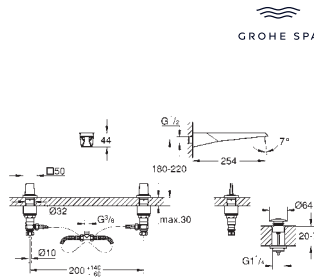

Ref. No.	Colour	EAN
20 635 SD0	stainless steel	4005176759642

Allure Brilliant
3-hole wall-mount basin mixer
GROHE Water Saving 5.0 l/min. flow limiter
 spout with integrated mousseur
 red and blue markings on handles for hot and cold water
 valves hot/cold with ceramic headparts
 pressure-proof, flexible connection hoses
 between spout and side valves
 projection 256 mm