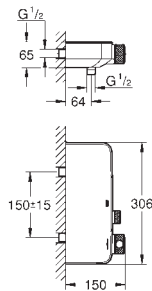

34 719 000	Chrome	4005176457654

Grohtherm SmartControl
Thermostatic shower mixer 1/2"
wall mounted
GROHE CoolTouch prevents scalding on hot surfaces
GROHE Long-Life Shine durable sparkling sheen
GROHE SafeStop safety button at 38°C
(calibration required)
GROHE SafeStop Plus optional temperature limiter at 43°C included
GROHE TurboStat compact cartridge
with wax thermoelement
GROHE ProGrip with knurl structure
GROHE SmartControl push for ON-OFF, turn for volume adjustment from
GROHE Water Saving to full flow
integrated **GROHE EasyReach** shower tray
shower bottom outlet 1/2"
built-in non return valve
and dirt strainers
protected against backflow