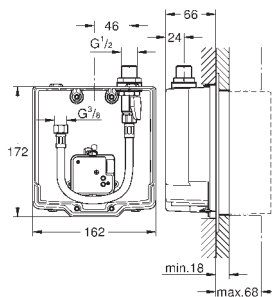

36 336 001 4005176991769

**Eurosmart Cosmopolitan E
Concealed mounting box**

with integrated pre-adjustable
thermostatic mixer

wall installation
suitable for IR-sets for final installation

2 stop valves

non-return valve

suitable for
36 410 000, 36 334 SD0, 36 335 SD0, 36 273 000

allows for waterproofing of wall construction surrounding the concealed body
with sealing sleeve