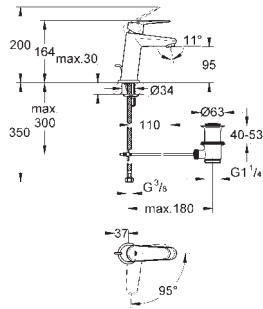

**Eurodisc Cosmopolitan
Basin mixer 1/2"**
S-Size
monobloc installation
metal lever
GROHE SilkMove Energy Saving 28 mm ceramic cartridge
with energy saving function via cold start
with temperature limiter
GROHE Long-Life Shine durable sparkling sheen
GROHE Water Saving mousseur 5.7 l/min
GROHE FastFixation Plus rapid installation system
pop-up waste set 1 1/4"
flexible connection hoses
min. recommended pressure 1.0 bar

23 384 20E	Chrome	4005176936722