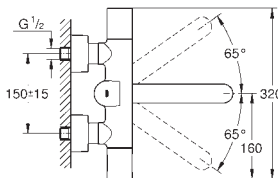

COMMERCIAL
FITTINGS

GROHE EUROSMART COSMOPOLITAN E

	Ref. No.	Colour	EAN
	36 386 001	Chrome	4005176311673
	<p>Eurosmart Cosmopolitan E Powerbox infra-red electronic basin mixer with mixing device and adjustable temperature limiter with infrared sensor for bi-directional communication for monitoring, configuration and servicing including Powerbox self-generating power system GROHE Water Saving 6.0 l/min mousseur including all flexible connection hoses non-return valve dirt strainer rapid installation system Powerbox power generator with water turbine internal energy saving unit with use of 60 s/24 h stand-by, 260 s/100 h stand-by with additional backup power 7 pre-set programs auto flush thermal disinfection cleaning mode additional functions and precise settings by remote control 36 407</p>		
	36 454 000	Chrome	4005176487774
	<p>Eurosmart Cosmopolitan E Special Infra-red electronic wall basin mixer with thermostatic temperature control with infrared sensor for bi-directional communication for monitoring, configuration and servicing 6V lithium battery, type CR-P2 battery lifetime approx. 7 years (150 actuations a day) activation by hand, deactivation automatically when leaving detection zone (hand-body detection mode) two additional detection modes adjustable (hand-hand or body-body) GROHE Long-Life Shine durable sparkling sheen GROHE CoolTouch laminar mousseur 9 l/min non-return valve dirt strainers GROHE SafetyPlus fixed temperature stop temperature scale handle with pre-adjustable safety stop between 35°C and 41°C (calibration required) metal temperature safety stop full unmixed hot or cold water in extreme handle position for legionella sampling swivel cast spout 219 mm projection 287 mm swivel range stop at 130°, lockable with S-unions, chrome nuts and covers self-sealing escutcheons multistage battery status display 7 pre-set programs auto flush thermal disinfection cleaning mode additional functions and precise settings by remote control 36 407 CE approved noise classification 1 in accordance with DIN4109</p>		
	36 455 000	Chrome	4005176487781
	ditto, projection 255 mm		