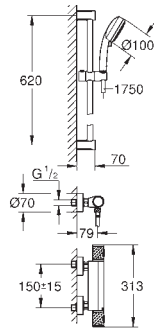

GROHE GROHTHERM 1000 PERFORMANCE

Ref. No. Colour EAN

34 838 000 Chrome 4005176698767

Grotherm 1000 Performance Thermostatic shower mixer 1/2" with shower set

Consisting of:
Grotherm 1000 Performance thermostatic shower mixer 1/2" (34 832)
Tempesta Cosmopolitan 100 shower set, 2 sprays, 600 mm (27 578 002)
professional edition

47 175 000

4005176803895

GROHE TurboStat cartridge 1/2"

for reversed inlets (hot water right)
fits Grotherm 800, Grotherm 800 Cosmopolitan, Grotherm 1000 Performance,
Grotherm 1000, Grotherm Cube, Grotherm 2000, Grotherm 3000 and
Grotherm SmartControl exposed thermostats
service solution, does not comply with EN1111
Note: CoolTouch-function is omitted after
being installed in exposed fittings