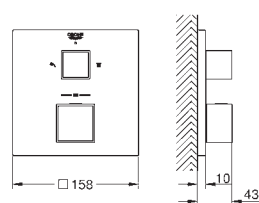

Grohtherm Cube
Thermostatic shower mixer for 2 outlets with integrated shut off/diverter valve
set for final installation for
GROHE Rapido SmartBox 35 600/35 604
GROHE TurboStat compact cartridge
with wax thermoelement
GROHE Long-Life Shine durable sparkling sheen wall escutcheon with **GROHE FastFixation** (covered escutcheon- and shaft sealing, covered fixing)
metal escutcheon, retroactively 6° adjustable
printed head and hand shower symbol
GROHE SafeStop safety button at 38°C
(calibration required)
GROHE SafeStop Plus optional temperature limiter at 43°C or 46°C included
GROHE AquaDimmer, integrated shut off/diverter valve
flow performance:
outlet B = 27 l/min
outlet C = 30 l/min
without roughing-in-set

35 604 000		4005176698774

GROHE Rapido SmartBox universal rough-in box for concealed installation