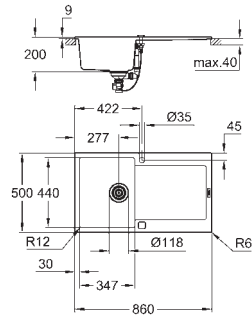

GROHE COMPOSITE SINKS

Ref. No. Colour EAN

31 644 AT0 granite gray 4005176521171
31 644 AP0 granite black 4005176521164

K500

Composite sink with drainer
model: K500 50-C 86/50 1.0 rev
mounting type: top mount
material: quartz composite

GROHE Whisper

min. cabinet size: 500 mm
dimensions: 860 x 500 mm
1 bowl: 347 x 440 x 200 mm
outer radius: R6, inner bowl radius: R12

GROHE FastFixation installation system

sink mountable left or right
cut-out: 840 x 480 mm
drainer: automatic waste fitting
accessories included: automatic waste fitting with rotary handle,
waste kit, basket strainer waste, mounting set
optional push to open excenter (40 986 SD0)
amount of fasteners included (top mount): 12
heat resistant up to 180° C

31 645 AT0 granite gray 4005176521195
31 645 AP0 granite black 4005176521188