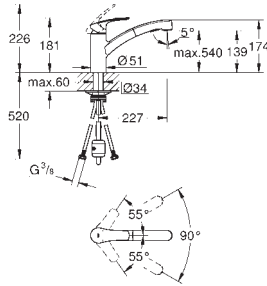

Ref. No. Colour EAN

30 305 001 Chrome 4005176635465
30 305 DC1 supersteel 4005176635472

Eurosmart
Single-lever sink mixer 1/2"
low spout
monobloc installation
GROHE Long-Life Shine durable sparkling sheen
GROHE SilkMove 35 mm ceramic cartridge
flow strainer
with integrated temperature limiter
pull-out dual spray control - switches between regular flow and spray
diverter: laminar spray/SpeedClean shower jet
automatic return to laminar spray
adjustable flow rate limiter
swivel cast spout
swivel area 90°
Lead and Nickel Free Inner Water Ways
flexible connection hoses 3/8"
metal fixation set
protected against backflow
professional edition

31 869 000 Chrome 4005176693120