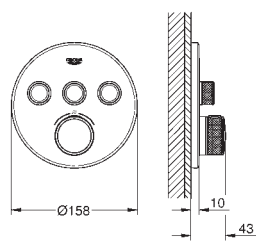

GROHE GROHTHERM SMARTCONTROL

Ref. No.	Colour	EAN
29 508 KF0	phantom black	4005176782541

Grotherm SmartControl
Thermostat for concealed installation with 3 valves
set for final installation for
GROHE Rapido SmartBox 35 600/35 604
metal wall escutcheon with **GROHE FastFixation** (covered escutcheon
and shaft sealing, covered fixing), retroactively 6° adjustable
GROHE Long-Life Shine finish
GROHE SmartControl push for ON-OFF, turn for volume adjustment from
GROHE Water Saving to full flow
exchangeable symbols
GROHE TurboStat compact cartridge
with wax thermoelement
GROHE ProGrip with knurl structure
GROHE SafeStop safety button at 38°C
(calibration required)
GROHE SafeStop Plus optional temperature limiter at 43°C or 46°C included
built-in non return valve
and dirt strainers
multiple outlets can be run simultaneously
without roughing-in-set
flow performance:
outlet A = 23 l/min
outlet B = 27 l/min
outlet C = 23 l/min
outlet A + B = 33 l/min
outlet A + B + C = 36 l/min

35 604 000		4005176698774
GROHE Rapido SmartBox universal rough-in box for concealed installation