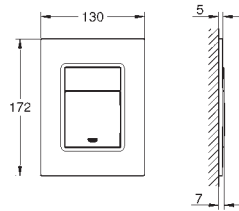

37 535 000	Chrome	4005176416019
37 535 DC0	supersteel	4005176416040
37 535 AL0	brushed hard graphite	4005176431357

Skate Cosmopolitan S
Flush plate
for dual flush or start & stop actuation
for pneumatic drop valve AV1
compatible with Rapid SL/GD2 1.13 m
for vertical installation
130 x 172 mm
made of ABS
GROHE Long-Life Shine durable sparkling sheen
GROHE Water Saving - Less water, perfect flow
flush plate with magnetic holder and fixing brackets included
compatible with Rapid SLX
for use with Rapid SL and Uniset with GD 2 cistern please order shaft 40 911 000
(sold separately)