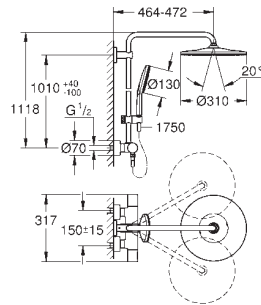

26 648 LSO moon white 4005176533068
ditto, head shower with white spray plate

SHOWERS