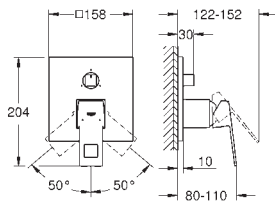

Eurocube
Single-lever mixer with 3-way diverter
set for final installation for
GROHE Rapido SmartBox 35 600/35 604
GROHE SilkMove 46 mm ceramic cartridge
wall escutcheon with **GROHE FastFixation**
(covered escutcheon- and shaft sealing, covered fixing)
metal escutcheon, retroactively 6° adjustable
metal lever
3-way diverter
flow performance:
outlet A = 27 l/min,
outlet B = 27 l/min,
outlet C = 27 l/min
without roughing-in-set

35 604 000 4005176698774
GROHE Rapido SmartBox universal rough-in box for concealed installation

24 153 000 Chrome 4005176481178
24 153 DC0 supersteel 4005176574221
24 153 AL0 brushed hard graphite 4005176585593