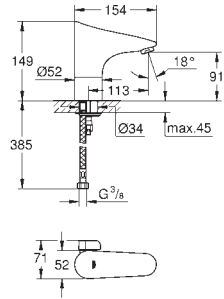

GROHE EUROPLUS E

Ref. No. Colour EAN

36 207 001 Chrome 4005176929373

Europlus E

Infra-red electronic basin mixer 1/2" with mixing device and adjustable temperature limiter

with infrared sensor for bi-directional communication for monitoring, configuration and servicing
6V lithium battery, type CR-P2
battery lifetime approx. 7 years (150 actuations a day)

GROHE Water Saving mousseur 5.7 l/min
flexible connection hoses

non-return valve
dirt strainers
solenoid valve
rapid installation system
multistage battery status display
7 pre-set programs
auto flush
thermal disinfection
cleaning mode
additional functions and precise settings
by remote control 36 407
CE approved
noise classification 1 in accordance with DIN4109
type of protection faucet IP 59K

36 208 001 Chrome 4005176929380
ditto, without mixing device

36 015 001 Chrome 4005176929359

Europlus E

Infra-red electronic basin mixer 1/2" with mixing device and adjustable temperature limiter

with infrared sensor for bi-directional communication for monitoring, configuration and servicing
without power supply 36 338 000 (required)

GROHE Water Saving mousseur 5.7 l/min
flexible connection hoses

non-return valve
dirt strainers
solenoid valve
rapid installation system
7 pre-set programs
auto flush
thermal disinfection
cleaning mode
additional functions and precise settings
by remote control 36 407
CE approved
noise classification 1 in accordance with DIN4109
type of protection faucet IP 59K