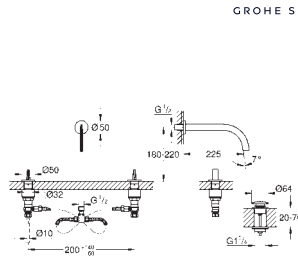

Atrio Icon 3D
3-hole wall-mount basin mixer
open spout for pure laminar water flow
red and blue markings on handles for hot and cold water
valves hot/cold with ceramic headparts
pressure-proof, flexible connection hoses
between spout and side valves
projection 235 mm

technical data
flow pressure min 0.5 bar
recommended pressure 1.0 - 5.0 bar
if static pressure is more than 5 bar fit pressure reducer
avoid major pressure differences between cold and hot water supply
flow rate at 3 bar flow pressure: approx. 5 l/min
max. temperature hot water inlet: 80°C
recommended temperature hot water inlet (energy saving): 60°C