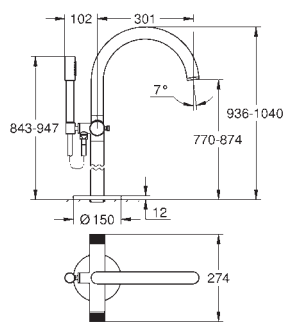

25 229 000	Chrome	4005176507977
	25 229 DC0	supersteel	4005176507878
	25 229 GL0	cool sunrise	4005176507816
	25 229 DA0	warm sunset	4005176507892
	25 229 AL0	brushed hard graphite	4005176507939
	Atrio Private Collection Bath / shower mixer 1/2" floor-mounted installation with high pillar unions (765 mm) set for final installation for 45 984 001 without roughing-in-set ceramic headparts 1/2", 90° GROHE Long-Life Shine durable sparkling sheen automatic diverter: bath/shower swivel tubular spout with mousseur and stop limiter projection 301 mm integrated non-return valve in the shower outlet 1/2" hand shower with holder Silverflex shower hose 1250 mm (28 362) protected against backflow knobs with inlay, can be combined with 48 462 000 or 48 463 000