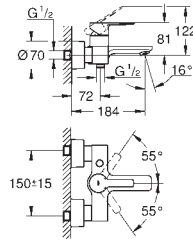

33 849 001	Chrome	4005176409189
33 849 DC1	supersteel	4005176412783
33 849 AL1	brushed hard graphite	4005176586200

Lineare
Single-lever bath/shower mixer 1/2"
wall mounted
metal lever
GROHE SilkMove 35 mm ceramic cartridge
with temperature limiter
GROHE Long-Life Shine durable sparkling sheen
automatic diverter: bath/shower
mousseur
shower outlet 1/2"
integrated non-return valve
covered S-unions
protected against backflow
pillar installation optional with pillar unions 12 030 000