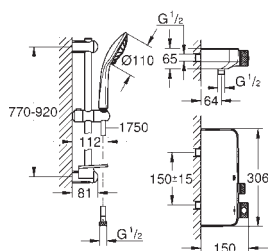

Grotherm SmartControl
Thermostatic shower mixer 1/2" with shower set
Consisting of:
Grotherm SmartControl thermostatic shower mixer (34 719 000)
Euphoria 110 Massage shower set, 900 mm (27 226 001)

34 720 000 Chrome 4005176457661