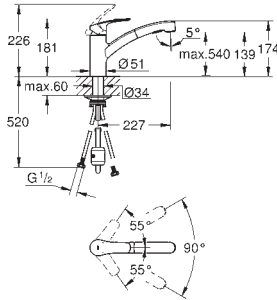

Eurosmart
Single-lever sink mixer 1/2"
monobloc installation
GROHE Long-Life Shine durable sparkling sheen
GROHE SilkMove 35 mm ceramic cartridge
flow strainer
with integrated temperature limiter
low spout
automatic return to laminar spray
swivel cast spout
Lead and Nickel Free Inner Water Ways
swivel area 90°
adjustable flow rate limiter
diverter: laminar spray/SpeedClean shower jet
pull-out dual spray control - switches between regular flow and spray
metal fixation set
protected against backflow
flexible connection hoses 1/2"
professional edition

33 202 003 Chrome 4005176635588