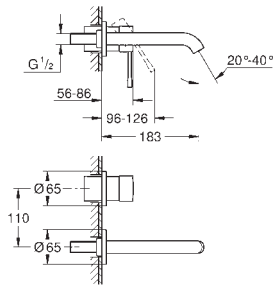

Essence
2-hole basin mixer
M-Size
wall mounted
set for final installation for
23 571 000
without concealed body
metal escutcheon
metal lever
GROHE Long-Life Shine durable sparkling sheen
GROHE Water Saving mousseur 5.7 l/min
GROHE AquaGuide adjustable mousseur
centre distance 110 mm
projection 183 mm
professional edition
replaces Essence two-hole basin mixer 19 408 xx1

29 192 KF1	phantom black	4005176782411