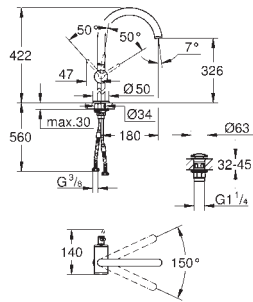

Ref. No.	Colour	EAN
24 365 000	Chrome	4005176760976
24 365 DC0	supersteel	4005176761003
24 365 GL0	cool sunrise	4005176761010
24 365 DA0	warm sunset	4005176760990
24 365 AL0	brushed hard graphite	4005176760983

Aerio
Basin mixer 1/2"
XL-Size
monobloc installation
for free-standing basins
28 mm ceramic cartridge
with **GROHE SilkMove**
with temperature limiter
GROHE Long-Life Shine durable sparkling sheen
GROHE EcoJoy 5.7 l/min laminar mousseur
swivel tubular C-spout with mousseur
stop limiter
Push-open waste set 1 1/4"
flexible connection hoses