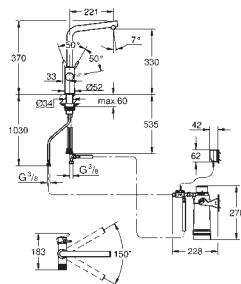

**GROHE Blue Pure Minta
Starter kit with S-Size filter**

Consisting of:
GROHE Blue single-lever sink mixer with filter function
monobloc installation
L-spout
separate handle for filtered water
28 mm ceramic cartridge
with **GROHE SilkMove**
swivel tubular spout
swivel area 150°
separate inner water ways for filtered
and non-filtered water
flexible connection hoses
GROHE Blue filter head
GROHE Blue S-Size filter for water hardness reduction and premium taste
Capacity 600 L at 20° dKH
flow meter for filter lifetime measurement including 2 x AA batteries

30 590 000 Chrome 4005176745003
30 590 DC0 supersteel 4005176745010