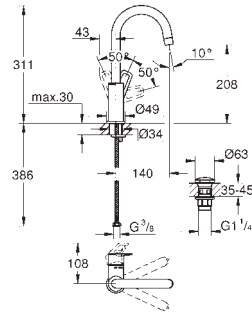

Ref. No. Colour EAN

23 891 001 Chrome 4005176554322

BauLoop
Single-lever basin mixer 1/2"
L-Size
monobloc installation
metal lever
GROHE Long-Life 28 mm ceramic cartridge
with temperature limiter
GROHE Long-Life Shine durable sparkling sheen
GROHE Water Saving mousseur 5.7 l/min
rapid installation system
swivel tubular spout
smooth body with plastic push open waste set 1 1/4"
flexible connection hoses
professional edition