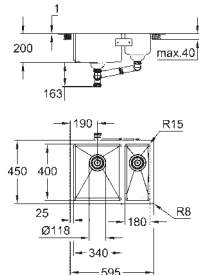

GROHE STAINLESS STEEL SINKS

Ref. No. Colour EAN

31 577 SD1 stainless steel 4005176607110

K700U

Stainless steel sink

model: K700U 60-S 59,5/45 1.5 lh
mounting type: undermount, top mount or flush mount
material: stainless steel AISI 304 (V2A)
material thickness: 1 mm

GROHE Long-Life Shine finish
finish: satin finish

GROHE Whisper

min. cabinet size: 600 mm
dimensions: 595 x 450 mm
1 bowl: 340 x 400 x 200 mm
0.5 bowl: 180 x 400 x 140 mm
outer radius: R16 (undermount)/R3 (topmount), inner bowl radius: R15

GROHE FastFixation installation system

sink mountable left
cut-out (undermount): 547 x 402 mm (R16)
cut-out (top mount): 580 x 435 mm (R3)
cut-out (flush mount): 580 x 435 mm (R3) (top step outer size: -596 x 451 -R8 deep -3.5 mm)
drainer: Ø 3.5"/90 mm basket strainer waste
accessories included: waste kit, basket strainer waste, mounting set
optional push to open excenter (40 986 SD0)
amount of fasteners included (top mount): 8
amount of fasteners included (undermount): 8