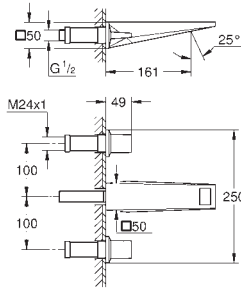

Ref. No. Colour EAN

20 628 000	Chrome	4005176760204
20 628 DC0	supersteel	4005176760235
20 628 AL0	brushed hard graphite	4005176760228

Allure Brilliant
Three-hole basin mixer 1/2"
S-Size
wall mounted
without concealed body
set for final installation for 29 025 002
valves hot/cold
with headparts 1/2" - 90°
GROHE Long-Life Shine durable sparkling sheen
GROHE Water Saving 5.0 l/min. flow limiter
spout with integrated mousseur
projection 161 mm

20 629 000	Chrome	4005176760242
20 629 DC0	supersteel	4005176759628
20 629 AL0	brushed hard graphite	4005176759611

ditto, projection 210 mm

29 025 002 4005176519895