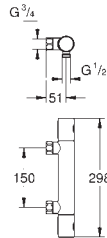

34 767 000	Chrome	4005176612046
Grohtherm 800 Cosmopolitan Thermostatic shower mixer 1/2" wall mounted GROHE Long-Life Shine durable sparkling sheen GROHE MetalGrip ergonomically shaped metal handles GROHE SafeStop safety button at 38°C (calibration required) GROHE SafeStop Plus optional temperature limiter at 43°C included GROHE TurboStat compact cartridge with wax thermoelement integrated mixed water shut off volume handle with GROHE EcoButton (economy button with individually adjustable economy stop) ceramic headpart 1/2", 180° built-in non return valves shower bottom outlet 1/2" dirt strainers protected against backflow without connection unions for wall mounting GROHE Water Saving - Less water, perfect flow