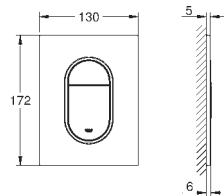

37 535 000	Chrome	4005176416019
37 535 DC0	supersteel	4005176416040
37 535 AL0	brushed hard graphite	4005176431357

Skate Cosmopolitan S
Flush plate
for dual flush or start & stop actuation
for pneumatic drop valve AV1
compatible with Rapid SL/GD2 1.13 m
for vertical installation
130 x 172 mm
made of ABS
GROHE Long-Life Shine durable sparkling sheen
GROHE Water Saving - Less water, perfect flow
flush plate with magnetic holder and fixing brackets included
compatible with Rapid SLX
for use with Rapid SL and Uniset with GD 2 cistern please order shaft 40 911 000
(sold separately)