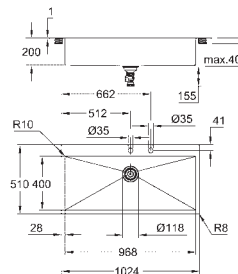

GROHE STAINLESS STEEL SINKS

Ref. No. Colour EAN

31 584 SD1 stainless steel 4005176607172

K800

Stainless steel sink

model: K800 90-S 84.6/51 1.0

mounting type: top mount or flush mount

material: stainless steel AISI 304 (V2A)

material thickness: 1 mm

GROHE Long-Life Shine finish

finish: satin finish

GROHE Whisper

min. cabinet size: 900 mm

dimensions: 846 x 510 mm

1 bowl: 790 x 400 x 200 mm

outer radius: R3, inner bowl radius: R10

GROHE FastFixation installation system

cut-out (top mount): 831 x 495 mm (R3)

cut-out (flush mount): 831 x 495 mm (R3) (top step outer size: -847 x 511 -R8

deep -3.5 mm)

waste: Ø 3.5"/90 mm waste strainer with automatic waste fitting

accessories included: automatic waste fitting with rotary handle,

waste kit, basket strainer waste, mounting set

optional push to open excenter (40 986 SD0)

amount of fasteners included (top mount): 10

31 585 SD1 stainless steel 4005176607189

K800

Stainless steel sink

model: K800 120-S 102.4/51 2.0

mounting type: top mount or flush mount

material: stainless steel AISI 304 (V2A)

material thickness: 1 mm

GROHE Long-Life Shine finish

finish: satin finish

GROHE Whisper

min. cabinet size: 1200 mm

dimensions: 1024 x 510 mm

1 bowl: 462 x 400 x 200 mm

2 bowl: 462 x 400 x 200 mm

outer radius: R3, inner bowl radius: R10

GROHE FastFixation installation system

cut-out (top mount): 1009 x 495 mm (R3)

cut-out (flush mount): 1009 x 495 mm (R3) (top step outer size: -1025 x 511 -R8

deep -3.5 mm)

waste: Ø 3.5"/90 mm waste strainer with automatic waste fitting

accessories included: automatic waste fitting with rotary handle,

waste kit, basket strainer waste, mounting set

optional push to open excenter (40 986 SD0)

amount of fasteners included (top mount): 12

31 586 SD1 stainless steel 4005176607196

K800

Stainless steel sink