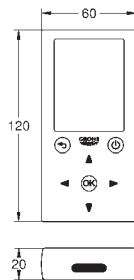

Remote control

for all GROHE one eye infra-red products
as of 06/2015 and GROHE Blue Home until 12/2018

monitoring

- consumption and usage data
- thermal disinfection cycles (infrared mixers)
- auto flush cycles (infrared mixers)
- cleaning mode cycles (GROHE Blue Home)
- filter and CO₂ capacity (GROHE Blue Home)

configuration

- cleaning mode activation
- thermal disinfection (infrared mixers)
- detection range (infrared mixers)
- shut off delay (infrared mixers)
- auto flush (infrared mixers)
- filter capacity (GROHE Blue Home)

service

- send and save profile
- reset to factory or user settings
- service details
- demo mode
- error codes (GROHE Blue Home)
- 3 x 1.5 V DC (AAA) battery supply

36 340 000

4005176911385