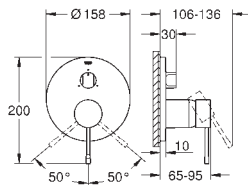

24 169 001	Chrome	4005176698477
24 169 DC1	supersteel	4005176712357
24 169 GL1	cool sunrise	4005176711503
24 169 GN1	brushed cool sunrise	4005176711510
24 169 DA1	warm sunset	4005176712340
24 169 DL1	brushed warm sunset	4005176712364
24 169 A01	hard graphite	4005176712319
24 169 AL1	brushed hard graphite	4005176712326

Essence
Single-lever mixer with 3-way diverter
set for final installation for
GROHE Rapido SmartBox (35 604)
GROHE SilkMove 46 mm ceramic cartridge
GROHE Long-Life Shine durable sparkling sheen
wall escutcheon with **GROHE FastFixation**
(covered escutcheon- and shaft sealing, covered fixing)
metal escutcheon, retroactively 6° adjustable
metal lever
3-way diverter
flow performance:
outlet A = 27 l/min,
outlet B = 27 l/min,
outlet C = 27 l/min
without roughing-in-set
professional edition
replaces Essence single-lever mixer with 3-way diverter 24 092 xx1

35 604 000		4005176698774
GROHE Rapido SmartBox universal rough-in box for concealed installation