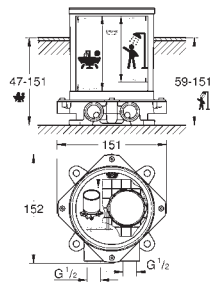

Ref. No. Colour EAN

29 086 000 4005176935497

Rough-in set 1/2"
for floor-mounted tub spouts and mixers
without finishing trim set
installation plate with 360° horizontal and 3° vertical adjustment
installation depth 47-151 mm
depth compensation 104 mm
two 1/2" female connections (hot/cold supplies)
flushing plug

13 383 001 **Chrome** 4005176418167
13 383 DC1 **supersteel** 4005176418174