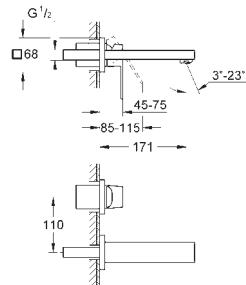

Eurocube
2-hole basin mixer S-Size
wall mounted
set for final installation for 23 200 000
without concealed body
metal escutcheon
metal lever
GROHE Long-Life Shine durable sparkling sheen
GROHE AquaGuide adjustable mousseur
centre distance 110 mm
projection 171 mm

23 447 000 Chrome 4005176998737
Ditto, projection 231 mm

23 200 000 4005176908354