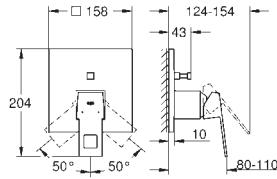

GROHE EUROCUBE

Ref. No. Colour EAN

24 062 000 Chrome 4005176465697
24 062 DC0 supersteel 4005176553905
24 062 AL0 brushed hard graphite 4005176585579

Eurocube
Single-lever mixer with 2-way diverter
set for final installation for
GROHE Rapido SmartBox 35 600/35 604
GROHE SilkMove 46 mm ceramic cartridge
wall escutcheon with **GROHE FastFixation**
(covered escutcheon- and shaft sealing, covered fixing)
metal escutcheon, retroactively 6° adjustable
metal lever
automatic 2-way diverter
flow performance:
outlet B = 27 l/min, outlet C = 27 l/min
without roughing-in-set

35 604 000 4005176698774
GROHE Rapido SmartBox universal rough-in box for concealed installation

24 094 000 Chrome 4005176480638
24 094 DC0 supersteel 4005176574047
24 094 AL0 brushed hard graphite 4005176585593