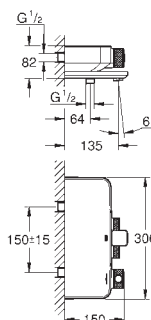

Grotherm SmartControl
Thermostatic bath/shower mixer 1/2"
wall mounted
GROHE CoolTouch prevents scalding on hot surfaces
GROHE Long-Life Shine durable sparkling sheen
GROHE SafeStop safety button at 38°C
(calibration required)
GROHE SafeStop Plus optional temperature limiter at 43°C included
GROHE TurboStat compact cartridge
with wax thermoelement
GROHE ProGrip with knurl structure
GROHE SmartControl push for ON-OFF, turn for volume adjustment from
GROHE Water Saving to full flow
integrated **GROHE EasyReach** shower tray
shower bottom outlet 1/2"
bath spout with mousseur
built-in non return valve
and dirt strainers
protected against backflow

34 721 000 Chrome 4005176457678