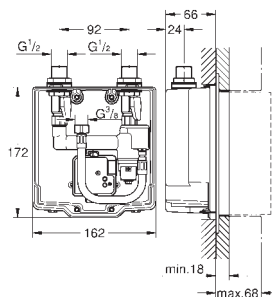

GROHE BLUETOOTH MONITORING

Ref. No. Colour EAN

36 410 000 Chrome 4005176320545

**Euroeco Cosmopolitan E Bluetooth
Infra-red electronic basin tap**

with infrared sensor and Bluetooth module for bi-directional communication for monitoring, configuration and service purpose
with transformer 100-240 V AC, 50-60 Hz, 6.75 V DC
set for final installation for concealed fitting box
36 336 001/36 337 001

GROHE Long-Life Shine finish

GROHE Water Saving - Less water, perfect flow

laminar flow straightener 9 l/min
chrome escutcheon and spout
projection 172 mm
with Bluetooth 4.0* for wireless data communication

for Apple** and Android devices
Bluetooth range (max. 10 m) varies depending on materials used and walls
between transmitter and receiver

monitoring

password protected products
app detects all Bluetooth products in range
auto flush cycles and timing last auto flush
usage per day over 30 days
thermal disinfection cycles and timings last disinfection

configuration

detection range and shut off delay

auto flush
thermal disinfection
cleaning mode

2 on/off timers
identification by name

service

send and save 3 profiles
reset to factory or user settings
hard and software version
CE approved
noise classification 1 in accordance
with DIN4109

Mobile devices and GROHE IR Remote App*** are not included in delivery and have to be ordered separately via an authorised Apple store/store/iTunes or Google Play store.

* The Bluetooth word mark and logos are registered trademarks owned by Bluetooth SIG, Inc. and any use of such marks by Grohe AG is under license. Other trademarks and trade names are those of their respective owners.