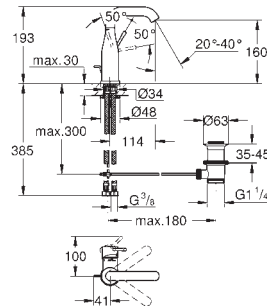

24 173 001 ★ **Chrome** **4005176698323**
24 173 DC1 ★ **supersteel** **4005176711282**
24 173 GL1 ★ **cool sunrise** **4005176711312**
24 173 GN1 ★ **brushed cool sunrise** **4005176711329**
24 173 DA1 ★ **warm sunset** **4005176711275**
24 173 DL1 ★ **brushed warm sunset** **4005176711299**
24 173 A01 **hard graphite** **4005176712005**
24 173 AL1 ★ **brushed hard graphite** **4005176712012**

Essence
Basin mixer 1/2"
M-Size
monobloc installation
metal lever
28 mm ceramic cartridge
with **GROHE SilkMove**
with temperature limiter
GROHE Long-Life Shine durable sparkling sheen
GROHE Water Saving mousseur 5.7 l/min
GROHE AquaGuide adjustable mousseur
GROHE FastFixation Plus installation system
swivel spout with mousseur
and stop limiter
pop-up waste set 1 1/4"
flexible connection hoses
professional edition
replaces Essence basin mixer 23 462 xx1