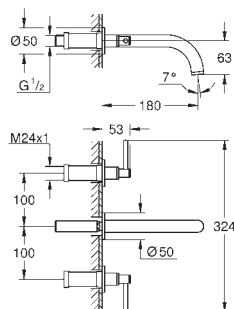

Ref. No.	Colour	EAN
20 662 000	Chrome	4005176763168
20 662 DC0	supersteel	4005176763205
20 662 GL0	cool sunrise	4005176763212
20 662 DA0	warm sunset	4005176763199
20 662 AL0	brushed hard graphite	4005176763182

Atrio Three-hole basin mixer 1/2" S-Size
wall mounted
set for final installation for 29 025 002
without concealed body
valves hot/cold
with headparts 1/2" - 90°
GROHE Long-Life Shine durable sparkling sheen
GROHE EcoJoy 5.7 l/min laminar mousseur
centre distance 200 mm
projection 180 mm
with lever handles
Two different sets of caps included. One set with „H“ and „C“ marking, one set without marking.