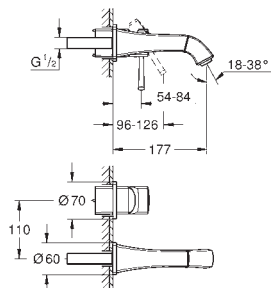

29 416 000 Chrome 4005176757778
29 416 IGO chrome/gold 4005176757792
29 416 DA0 warm sunset 4005176757785

Grandera
2-hole basin mixer
S-Size
wall mounted
set for final installation for
23 319 000
without concealed body
GROHE Long-Life Shine durable sparkling sheen
GROHE Water Saving - Less water, perfect flow
GROHE AquaGuide adjustable mousseur 5.7 l/min
centre distance 110 mm
projection 177 mm

29 417 000 Chrome 4005176757815
29 417 IGO chrome/gold 4005176757822
ditto, projection 234 mm