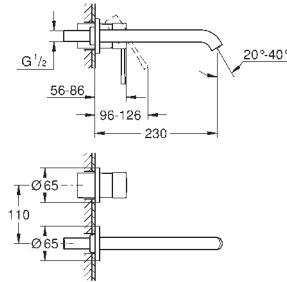

GROHE ESSENCE

Ref. No. Colour EAN

29 193 001	★ Chrome	4005176698286
29 193 DC1	★ supersteel	4005176711954
29 193 GL1	★ cool sunrise	4005176711985
29 193 GN1	★ brushed cool sunrise	4005176711992
29 193 DA1	★ warm sunset	4005176711947
29 193 DL1	★ brushed warm sunset	4005176711961
29 193 A01	hard graphite	4005176711916
29 193 AL1	★ brushed hard graphite	4005176711923

Essence
2-hole basin mixer
L-Size
wall mounted
set for final installation for
23 571 000
without concealed body
metal escutcheon
metal lever
GROHE Long-Life Shine durable sparkling sheen
GROHE Water Saving mousseur 5.7 l/min
GROHE AquaGuide adjustable mousseur
centre distance 110 mm
projection 230 mm
replaces 19 967 001
professional edition
replaces Essence two-hole basin mixer 19 967 xx1

23 571 000 4005176334276