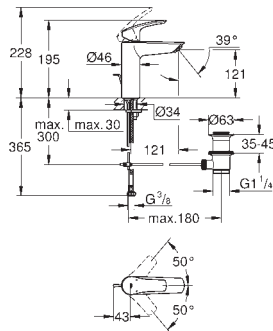

23 924 003 Chrome 4005176613265

ditto, smooth body with push-open pop-up waste set 1 1/4"

32 154 003 Chrome 4005176613258

ditto, smooth body

24 192 003 Chrome 4005176723964

Eurosmart
Basin mixer 1/2"
S-Size
Cradle to Cradle Certified Gold
monobloc installation
metal lever
GROHE SilkMove Energy Saving 28 mm ceramic cartridge
with energy saving function via cold start
with temperature limiter
GROHE Long-Life Shine durable sparkling sheen
Lead and Nickel Free Inner Water Ways
GROHE Water Saving mousseur 5.7 l/min
GROHE FastFixation installation system
smooth body
flexible connection hoses
professional edition