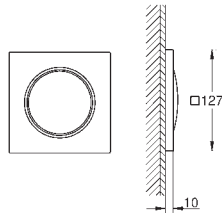

36 472 000 Chrome 4005176758720

**Rainshower F-digital Deluxe
Light set**
127 x 127 mm per module
full spectrum LED: soft light with changing rainbow colours
individually adjustable: permanent lighting with colour selection
Consisting of:
- 1 light module with two plug connections
- 1 light module with one plug connection
waterproof & corrosion protected
supply voltage: 12 V DC
CE approved
GROHE Long-Life Shine durable sparkling sheen
requires rough-in set (29 412 000), F-digital Deluxe base unit box (26 864 000 or 36 476 000), Bluetooth unit (36 475 000) and various cable connections – all to be ordered separately due to installation situation
this product contains built-in LED lamps, which cannot be changed: energy efficiency class: A+
For detailed planning and product information please contact your local GROHE Customer Service.