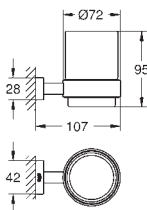

GROHE ESSENTIALS CUBE

	Ref. No.	Colour	EAN
	40 508 001	Chrome	4005176324413
	40 508 DC1	supersteel	4005176636554
	40 394 001	★ Chrome	4005176326233
	40 394 DC1	★ supersteel	4005176421532
	40 394 AL1	★ brushed hard graphite	4005176429736
	40 368 001	glass clear	4005176326219
	40 372 001		4005176326226
	40 756 001	Chrome	4005176328381
	40 755 001	Chrome	4005176328374