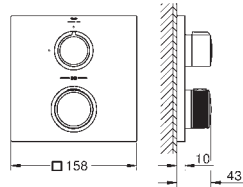

Allure
Thermostat for concealed installation with one valve
set for final installation for
GROHE Rapido SmartBox 35 600/35 604
GROHE TurboStat compact cartridge
with wax thermoelement
GROHE Long-Life Shine durable sparkling sheen
wall escutcheon with **GROHE FastFixation**
(covered escutcheon- and shaft sealing, covered fixing)
metal escutcheon, retroactively 6° adjustable
GROHE SafeStop safety button at 38°C
(calibration required)
GROHE SafeStop Plus optional temperature limiter at 43°C or 46°C included
built-in non return valve
and dirt strainers
ceramic stop valve, 120°
metal handles
flow performance:
outlet B = 27 l/min
outlet C = 30 l/min
without roughing-in-set

35 604 000	4005176698774
GROHE Rapido SmartBox universal rough-in box for concealed installation