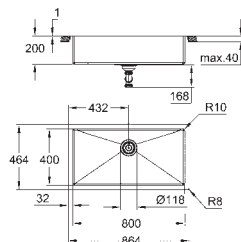

GROHE Whisper

min. cabinet size: 900 mm
dimensions: 864 x 464 mm
1 bowl: 800 x 400 x 200 mm
outer radius: R11 (undermount)/R3 (topmount), inner bowl radius: R10

GROHE FastFixation installation system

cut-out (undermount): 802 x 402 mm (R11)
cut-out (top mount): 849 x 449 mm (R3)
cut-out (flush mount): 849 x 449 mm (R3) (top step outer size: -865 x 465 -R8 deep -3.5 mm)
drainer: Ø 3.5"/90 mm basket strainer waste
accessories included: waste kit, basket strainer waste, mounting set
optional push to open excenter (40 986 SD0)
amount of fasteners included (top mount): 8
amount of fasteners included (undermount): 8