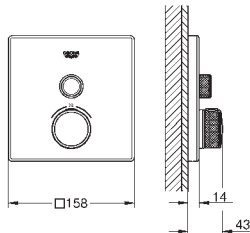

without roughing-in-set

flow performance:
outlet A (to external shut-off) = 34 l/min
outlet B/C = 29 l/min

35 604 000 4005176698774
**GROHE Rapido SmartBox universal rough-in box for concealed
installation**