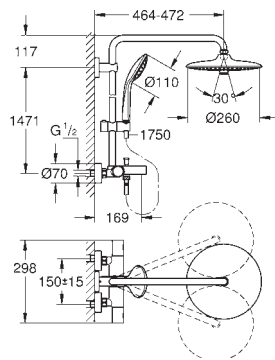

Euphoria System 260
Shower system with bath thermostat for wall mounting
Consisting of:
horizontal swivable 450 mm projection shower arm
exposed thermostatic shower
with Aquadimmer function
allows change between:
head shower Euphoria 260 (26 457)
3 spray patterns:
Rain, SmartRain, Jet
with ball joint
rotation angle $\pm 15^\circ$
bath inlet
separate diverter for hand shower
hand shower Euphoria 110 Massage
(27 239 000)
3 spray patterns:
Rain, SmartRain, Massage
adjustable height via gliding element
Silverflex shower hose 1750 mm (28 388 000)
GROHE Water Saving 9.5 l/min flow limiter
GROHE TurboStat compact cartridge
with wax thermoelement
GROHE SafeStop safety button at 38°C
(calibration required)
GROHE SafeStop Plus optional temperature limiter at 43°C included
GROHE DreamSpray perfect spray pattern
GROHE Long-Life Shine durable sparkling sheen
GROHE SprayDimmer (Stepless
flow rate reduction)
SpeedClean anti-limescale system
Inner WaterGuide for a longer life
TwistStop preventing the hose from twisting
suitable for instantaneous heaters from 18 kW/h
minimum flow rate 7 l/min.