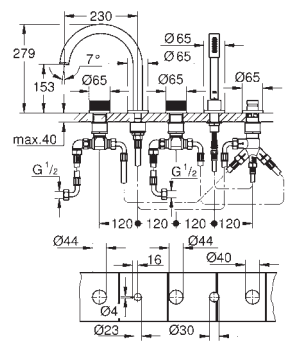

Ref. No.	Colour	EAN
	25 226 000	Chrome	4005176508554
	25 226 DC0	supersteel	4005176508455
	25 226 GL0	cool sunrise	4005176508394
	25 226 DA0	warm sunset	4005176508479
	25 226 AL0	brushed hard graphite	4005176508516
	Atrio Private Collection 5-hole bath/shower combination ceramic headparts 1/2", 90° GROHE Long-Life Shine durable sparkling sheen Consisting of: pre-assembled spout fixing knobs with inlay, can be combined with 48 462 000 or 48 463 000 bath spout with mousseur and diverter bath/shower hand shower 6.6 l/min shower hose 2000 mm flexible connection hoses connection for shower hose protected against backflow can be used with 29 037 002		
	29 037 002		4005176519918
	baseframe for installation under tiled surround