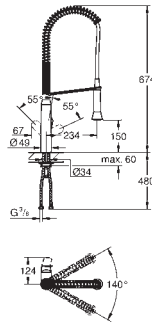

heat proof glass with GROHE Red decor

dish washer safe

volume 250 ml

GROHE K7

Ref. No.	Colour	EAN
32 950 000	Chrome	4005176879838
32 950 DC0	supersteel	4005176879845

K7
Single-lever sink mixer 1/2"
 monobloc installation
GROHE Long-Life Shine finish
GROHE SilkMove 35 mm ceramic cartridge
 professional spray
 diverter: mousseur/shower jet
 automatic return to mousseur
 metal spray
 adjustable flow rate limiter
 swivel spout
 swivel area 140°
 protected against backflow
 flexible connection hoses
 rapid installation system