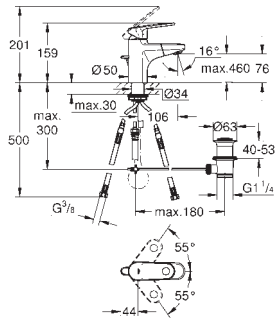

GROHE EUROPLUS

Ref. No.

Colour

EAN

33 155 002

Chrome

4005176865947

Europlus

Basin mixer 1/2"

S-Size

monobloc installation

metal lever

GROHE SilkMove 35 mm ceramic cartridge

adjustable minimum flow rate 2.5 l/min

temperature limiter

GROHE Long-Life Shine durable sparkling sheen

rapid installation system

pull out spout with mousseur

integrated non-return valve

pop-up waste set 1 1/4"

flexible connection hoses