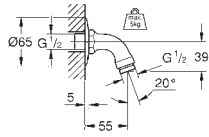

GROHE HEAD SHOWERS

Ref. No.   Colour   EAN

28 429 000   Chrome   4005176601910

Relexa

Shower arm 55 mm

connection thread 1/2"

GROHE Long-Life Shine durable sparkling sheen