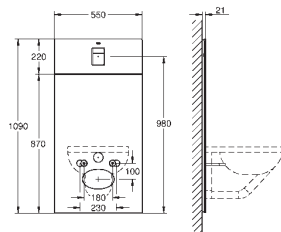

39 980 LS0

moon white

4005176754487

Glass Cover Skate Cosmopolitan

for Rapid SL 1.13 m

with flushing cistern GD 2

for connecting shower toilet Sensia Arena or common wall-hung WCs for tiled/plastered walls

two-piece glass cover made of tempered safety glass (8 mm)