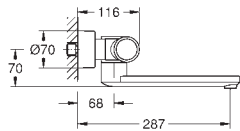

COMMERCIAL
FITTINGS

GROHE EUROSMART COSMOPOLITAN E

	Ref. No.	Colour	EAN
	36 386 001	Chrome	4005176311673
	<p>Eurosmart Cosmopolitan E Powerbox infra-red electronic basin mixer with mixing device and adjustable temperature limiter with infrared sensor for bi-directional communication for monitoring, configuration and servicing including Powerbox self-generating power system GROHE Water Saving 6.0 l/min mousseur including all flexible connection hoses non-return valve dirt strainer rapid installation system Powerbox power generator with water turbine internal energy saving unit with use of 60 s/24 h stand-by, 260 s/100 h stand-by with additional backup power 7 pre-set programs auto flush thermal disinfection cleaning mode additional functions and precise settings by remote control 36 407</p>		
	36 454 000	Chrome	4005176487774
	<p>Eurosmart Cosmopolitan E Special Infra-red electronic wall basin mixer with thermostatic temperature control with infrared sensor for bi-directional communication for monitoring, configuration and servicing 6V lithium battery, type CR-P2 battery lifetime approx. 7 years (150 actuations a day) activation by hand, deactivation automatically when leaving detection zone (hand-body detection mode) two additional detection modes adjustable (hand-hand or body-body) GROHE Long-Life Shine durable sparkling sheen GROHE CoolTouch laminar mousseur 9 l/min non-return valve dirt strainers GROHE SafetyPlus fixed temperature stop temperature scale handle with pre-adjustable safety stop between 35°C and 41°C (calibration required) metal temperature safety stop full unmixed hot or cold water in extreme handle position for legionella sampling swivel cast spout 219 mm projection 287 mm swivel range stop at 130°, lockable with S-unions, chrome nuts and covers self-sealing escutcheons multistage battery status display 7 pre-set programs auto flush thermal disinfection cleaning mode additional functions and precise settings by remote control 36 407 CE approved noise classification 1 in accordance with DIN4109</p>		
	36 455 000	Chrome	4005176487781
	ditto, projection 255 mm		