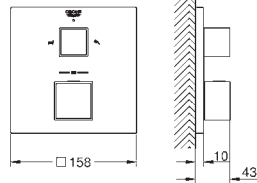

Ref. No. Colour EAN

24 154 000 Chrome 4005176481185
24 154 DC0 supersteel 4005176574238
24 154 AL0 brushed hard graphite 4005176585920

Grotherm Cube
Thermostatic shower mixer for 2 outlets with integrated shut off/diverter valve

set for final installation for
GROHE Rapido SmartBox 35 600/35 604
GROHE TurboStat compact cartridge
with wax thermoelement
GROHE Long-Life Shine durable sparkling sheen
wall escutcheon with **GROHE FastFixation**
(covered escutcheon- and shaft sealing, covered fixing)
metal escutcheon, retroactively 6° adjustable
printed head and hand shower symbol
GROHE SafeStop safety button at 38°C
(calibration required)
GROHE SafeStop Plus optional temperature limiter at 43°C or 46°C included
GROHE AquaDimmer, integrated shut off/diverter valve
flow performance:
outlet B = 27 l/min
outlet C = 30 l/min
without roughing-in-set

35 604 000 4005176698774
GROHE Rapido SmartBox universal rough-in box for concealed installation

24 155 000 Chrome 4005176481192
24 155 DC0 supersteel 4005176574245
24 155 AL0 brushed hard graphite 4005176585937

Grotherm Cube
Thermostatic bath tub mixer for 2 outlets with integrated shut off/diverter valve