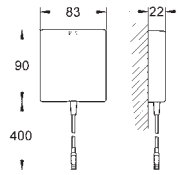

GROHE EUROCUBE E

Ref. No.

Colour

EAN

36 338 000

4005176896743

Switch mode power supply

for one eye infra-red wash basin mixer

switch mode power supply with operating voltage

100-230 V AC, 50 - 60 Hz

for concealed socket with cover and strain relief

suitable for the following products: 36 444 000, 36 440 000,

36 411 000, 36 413 000, 36 409 000, 36 325 001, 36 269 000,

36 015 001, 36 016 001, 36 421 000, 36 453 000