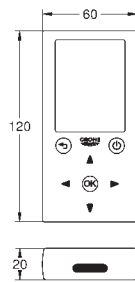

Remote control

for all GROHE one eye infra-red products
as of 06/2015 and GROHE Blue Home until 12/2018

monitoring

consumption and usage data
thermal disinfection cycles (infrared mixers)
auto flush cycles (infrared mixers)
cleaning mode cycles (GROHE Blue Home)
filter and CO₂ capacity (GROHE Blue Home)

configuration

cleaning mode activation
thermal disinfection (infrared mixers)
detection range (infrared mixers)
shut off delay (infrared mixers)
auto flush (infrared mixers)
filter capacity (GROHE Blue Home)

service

send and save profile
reset to factory or user settings
service details
demo mode
error codes (GROHE Blue Home)
3 x 1.5 V DC (AAA) battery supply