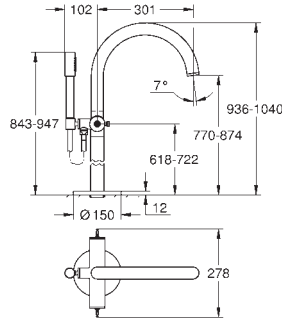

Ref. No.	Colour	EAN
25 227 000	Chrome	4005176508356
25 227 DC0	supersteel	4005176508257
25 227 GL0	cool sunrise	4005176508196
25 227 DA0	warm sunset	4005176508271
25 227 AL0	brushed hard graphite	4005176508318

**Aerio Private Collection
Bath / shower mixer 1/2"**

floor-mounted installation
with high pillar unions (765 mm)
set for final installation for
45 984 001

without roughing-in-set
ceramic headparts 1/2", 90°

GROHE Long-Life Shine durable sparkling sheen
automatic diverter: bath/shower
swivel tubular spout with mousseur and stop limiter
projection 301 mm
integrated non-return valve
in the shower outlet 1/2"
hand shower with holder
Silverflex shower hose 1250 mm (28 362)
protected against backflow
for stick handles

to be combined with stick sets 48 464, 48 465 or 48 651, please order separately

48 458 000		4005176523793
48 458 DC0	supersteel	4005176787249
48 458 GL0	cool sunrise	4005176787256
48 458 DA0	warm sunset	4005176788468
48 458 AL0	brushed hard graphite	4005176788475

**Aerio Private Collection
Sticks made from White Attica Caesarstone material**

can be combined with Aerio Private Collection:
one-hole basin mixer L-Size 21 134
one-hole basin mixer XL-Size 21 140
three-hole basin mixers 20 587 and 20 593
bath mixer 25 227

Two different sets of caps included. One set with
„H“ and „C“ marking, one set without marking.
Caesarstone is a quartz composite material. Structures and textures on the
surface may vary and are unique.

48 459 000		4005176523809
48 459 DC0	supersteel	4005176788482
48 459 GL0	cool sunrise	4005176788499
48 459 DA0	warm sunset	4005176788505
48 459 AL0	brushed hard graphite	4005176788512

**Aerio Private Collection
Sticks made from Vanilla Noir Caesarstone material**

can be combined with Aerio Private Collection:
one-hole basin mixer L-Size 21 134
one-hole basin mixer XL-Size 21 140
three-hole basin mixers 20 587 and 20 593
bath mixer 25 227

Two different sets of caps included. One set with
„H“ and „C“ marking, one set without marking.
Caesarstone is a quartz composite material. Structures and textures on the
surface may vary and are unique.