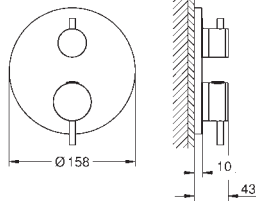

Ref. No.	Colour	EAN
24 357 000	Chrome	4005176762093
24 357 DC0	supersteel	4005176761201
24 357 GL0	cool sunrise	4005176761218
24 357 DA0	warm sunset	4005176761195
24 357 AL0	brushed hard graphite	4005176761188

Atrio

Thermostatic mixer for 1 outlet with shut off valve

set for final installation for
GROHE Rapido SmartBox 35 600/35 604
GROHE TurboStat compact cartridge
with wax thermoelement
GROHE Long-Life Shine durable sparkling sheen
wall escutcheon with GROHE FastFixation
(covered escutcheon- and shaft sealing, covered fixing)
metal escutcheon, retroactively 6° adjustable
GROHE SafeStop safety button at 38°C
(calibration required)
GROHE SafeStop Plus optional temperature limiter at 43°C or 46°C included
built-in non return valve
and dirt strainers
ceramic stop valve, 120°
metal handles
flow performance:
outlet B = 27 l/min
outlet C = 30 l/min
without roughing-in-set

35 604 000	4005176698774
GROHE Rapido SmartBox universal rough-in box for concealed installation