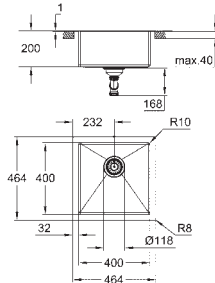

GROHE Whisper

min. cabinet size: 450 mm
dimensions: 464 x 464 mm
1 bowl: 400 x 400 x 200 mm
outer radius: R11 (undermount)/R3 (topmount), inner bowl radius: R10

GROHE FastFixation installation system

cut-out (undermount): 402 x 402 mm (R11)
cut-out (top mount): 449 x 449 mm (R3)
cut-out (flush mount): 449 x 449 mm (R3) (top step outer size: -465 x 465 -R8 deep -3.5 mm)
drainer: Ø 3.5"/90 mm basket strainer waste
accessories included: waste kit, basket strainer waste, mounting set
optional push to open excenter (40 986 SD0)
amount of fasteners included (top mount): 8
amount of fasteners included (undermount): 8