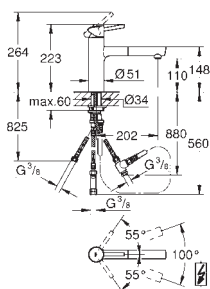

31 214 001 Chrome 4005176891090

Concetto
Single-lever sink mixer 1/2"
for use with displacement water heater
medium spout
monobloc installation
GROHE Long-Life Shine finish
GROHE SilkMove 35 mm ceramic cartridge
pull-out laminar spray
adjustable flow rate limiter
swivel cast spout
swivel area 100°
protected against backflow
flexible connection hoses
rapid installation system

KITCHEN
FITTINGS