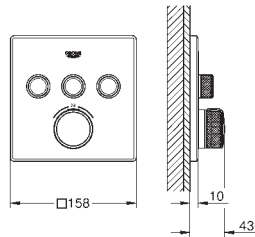

35 604 000		4005176698774

GROHE Rapido SmartBox universal rough-in box for concealed installation