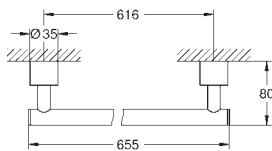

Atrio
Towel bar
 material: metal
 2 arms, not pivotable
 length 489 mm
 concealed fastening
GROHE Long-Life Shine durable sparkling sheen

GROHE SPA

Ref. No.	Colour	EAN
40 889 000	Chrome	4005176754685
40 889 DC0	supersteel	4005176754715
40 889 EN0	brushed nickel	4005176754722
40 889 GL0	cool sunrise	4005176754739
40 889 DA0	warm sunset	4005176754708
40 889 AL0	brushed hard graphite	4005176754692