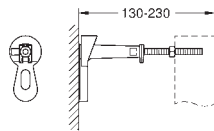

38 558 00M

4005176291418

Rapid SL

Front wall brackets

for against-the-wall installations
for fixing the elements at the brick-wall
or in front of the studded wall
adjustment from 130 - 230 mm

2 pieces