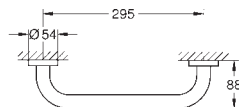

40 421 001 ★	Chrome	4005176326325
40 421 DC1 ★	supersteel	4005176413117
40 421 BE1	polished nickel	4005176430237
40 421 EN1	brushed nickel	4005176430305
40 421 GL1 ★	cool sunrise	4005176429484
40 421 GN1 ★	brushed cool sunrise	4005176429934
40 421 DA1 ★	warm sunset	4005176429330
40 421 DL1 ★	brushed warm sunset	4005176430084
40 421 A01	hard graphite	4005176429637
40 421 AL1 ★	brushed hard graphite	4005176429781

Essentials
Grip bar
material: metal
349 mm (useable length 295 mm)
concealed fastening
GROHE Long-Life Shine durable sparkling sheen
suitable for screwing (including screws and dowels)