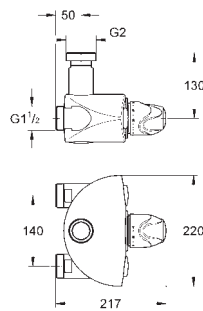

Grotherm XL
Thermostat mixer 1 1/4"
wall mounted
range of use 9l/min to 140l/min
wax thermoelement
temperature scale handles with pre-adjustable
safety stop between 33°C and 43°C
arrangement to make the thermal
disinfection easier
built-in non return valves and dirt strainers as compact service units
connecting thread 1 1/2"
outlet thread 2"
changeable top/bottom outlet
without connection unions for wall mounting
GROHE Long-Life Shine durable sparkling sheen