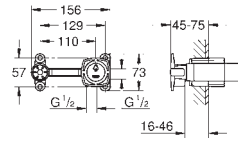

29 417 000 Chrome 4005176757815
29 417 IGO chrome/gold 4005176757822
ditto, projection 234 mm

GROHE SPA

GROHE GRANDERA

Ref. No. Colour EAN

23 319 000 4005176931192

Grandera
Single-lever mixer 1/2", concealed body
for 2 hole basin mixer
wall installation
without finishing trim set
GROHE SilkMove 35 mm ceramic cartridge
adjustable flow rate limiter
installation depth 45 to 75 mm
installation device