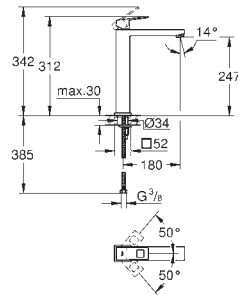

23 406 000	Chrome	4005176941658
23 406 DC0	supersteel	4005176524998
23 406 AL0	brushed hard graphite	4005176584671
Eurocube Basin mixer 1/2" XL-Size monobloc installation metal lever for free-standing basins 28 mm ceramic cartridge with GROHE SilkMove temperature limiter GROHE Long-Life Shine durable sparkling sheen GROHE Water Saving SpeedClean mousseur 5.7 l/min GROHE FastFixation Plus installation system smooth body flexible connection hoses