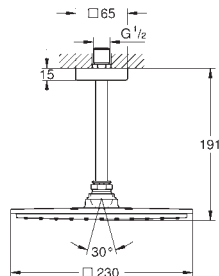

Rainshower Aqua 230
Head shower set ceiling 154 mm, 1 spray
Consisting of:
head shower Rainshower Allure 230 (26 877 000)
material: metal
1 spray pattern:
Rain
shower arm Rainshower ceiling 154 mm (27 711 000)
GROHE Water Saving 9.5 l/min flow limiter
GROHE DreamSpray perfect spray pattern
GROHE Long-Life Shine durable sparkling sheen
SpeedClean anti-limescale system

26 802 000   Chrome   4005176722776
26 802 DC0   supersteel   4005176722899
26 802 AL0   brushed hard graphite   4005176722905