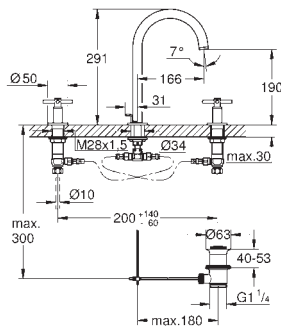

Ref. No.	Colour	EAN
20 643 000	Chrome	4005176762871
20 643 DC0	supersteel	4005176762925
20 643 GL0	cool sunrise	4005176762932
20 643 DA0	warm sunset	4005176762918
20 643 AL0	brushed hard graphite	4005176762901

Atrio Three-hole basin mixer 1/2" M-Size
ceramic headparts 1/2", 90°
GROHE Long-Life Shine durable sparkling sheen
GROHE EcoJoy 5.7 l/min laminar mousseur
swivel tubular spout with mousseur and stop limiter
pop-up waste set 1 1/4"
pressure-proof, flexible connection hoses
between spout and side valves
with cross handles
Two different sets of caps included. One set with „H“ and „C“ marking, one set without marking.