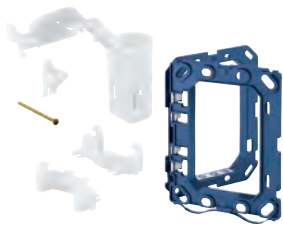

38 796 000 **4005176857034**

GROHE Fresh

Dual flush valve set
for GROHE flushing cistern GD 2 with pneumatic
discharge valve and regular inspection shaft
**not suitable for flush plates with
wood or glass or metal surface or new small flush plates**
fixing frame with opening function
for chlorine-free tablets only
for all GROHE wall plates
156 x 197 mm