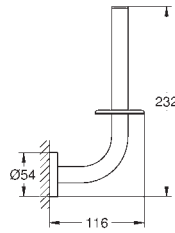

40 385 001	★ Chrome	4005176326356
40 385 DC1	★ supersteel	4005176413094
40 385 BE1	polished nickel	4005176430206
40 385 EN1	brushed nickel	4005176430299
40 385 GL1	★ cool sunrise	4005176429453
40 385 GN1	★ brushed cool sunrise	4005176429903
40 385 DA1	★ warm sunset	4005176429309
40 385 DL1	★ brushed warm sunset	4005176430053
40 385 A01	hard graphite	4005176429606
40 385 AL1	★ brushed hard graphite	4005176429750

Essentials

Spare toilet paper holder

material: metal
wall mounted
concealed fastening

GROHE Long-Life Shine durable sparkling sheen

suitable for screwing (including screws and dowels) or gluing (glue 40 915 000 sold separately)