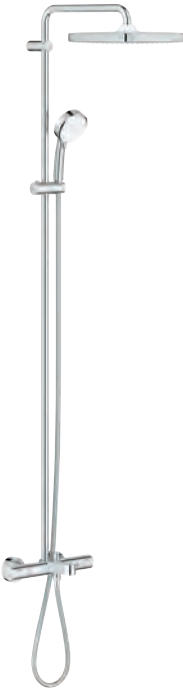

SHOWERS

GROHE TEMPESTA SYSTEM

Ref. No. Colour EAN

26 223 001 Chrome 4005176408144

Tempesta Cosmopolitan System 210

Shower system with bath thermostat for wall mounting

Consisting of:

horizontal swivable 390 mm projection shower arm
exposed thermostat Grohtherm 1000 Cosmopolitan with Aquadimmer function
allows change between: