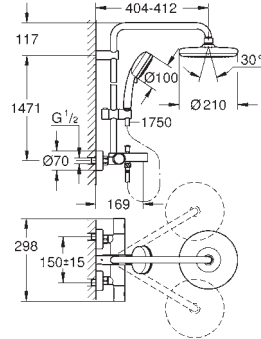

GROHE TEMPESTA SYSTEM

Ref. No. Colour EAN

26 223 001 Chrome 4005176408144

Tempesta Cosmopolitan System 210

Shower system with bath thermostat for wall mounting

Consisting of:

horizontal swivable 390 mm projection shower arm
exposed thermostat Grohtherm 1000 Cosmopolitan with Aquadimmer function
allows change between:

head shower Tempesta 210 (26 408)

Rain spray pattern

with ball joint

rotation angle $\pm 15^\circ$

bath inlet

separate diverter for hand shower

hand shower Tempesta Cosmopolitan 100 (27 571 001)

2 spray patterns:

Rain, Jet

adjustable height via gliding element

Rotaflex shower hose 1750 mm 1/2" x 1/2" (28 410)

GROHE TurboStat compact cartridge

with wax thermoelement

GROHE SafeStop safety button at 38°C

(calibration required)

GROHE SafeStop Plus optional temperature limiter at 43°C included

GROHE DreamSpray perfect spray pattern

GROHE Long-Life Shine durable sparkling sheen

SpeedClean anti-limescale system

Inner WaterGuide for a longer life

TwistStop preventing the hose from twisting

suitable for instantaneous heaters from 18 kW/h

minimum flow rate 7 l/min.

26 224 001 Chrome 4005176408168