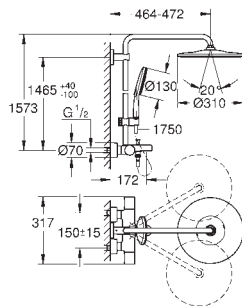

GROHE RAINSHOWER SMARTACTIVE SYSTEM

Ref. No. Colour EAN

26 657 000 Chrome 4005176533075

Rainshower SmartActive 310
Shower system with bath thermostat for wall mounting
Consisting of:
horizontal swivable 450 mm projection shower arm
exposed thermostatic shower
with Aquadimmer function
allows change between:
head shower Rainshower Mono 310 (26 562)
with ball joint
rotation angle $\pm 15^\circ$
bath inlet
separate diverter for hand shower
hand shower Rainshower SmartActive 130 (26 574)
adjustable height via gliding element
including performance grip
Silverflex shower hose 1750 mm (28 388 000)
GROHE TurboStat compact cartridge
with wax thermoelement
GROHE SafeStop safety button at 38°C
(calibration required)
GROHE SafeStop Plus optional temperature limiter at 43°C included
GROHE CoolTouch prevents scalding on hot surfaces
GROHE DreamSpray perfect spray pattern
GROHE SmartTip showering spray selection via push of a ring
GROHE Long-Life Shine durable sparkling sheen
GROHE Water Saving 9.5 l/min flow limiter
GROHE FastFixation (upper bracket adjustable to adapt to existing holes)
SpeedClean anti-limescale system
Inner WaterGuide for a longer life
suitable for instantaneous heaters from 18 kW/h
minimum flow rate 7 l/min.

SHOWERS

27 966 001 Chrome 4005176532993