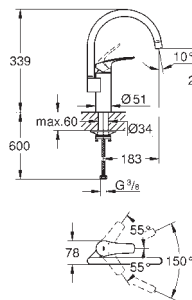

Eurosmart
Single-lever sink mixer 1/2"
high spout
monobloc installation
GROHE Long-Life Shine durable sparkling sheen
GROHE SilkMove 35 mm ceramic cartridge
integrated temperature limiter
mousseur
adjustable flow rate limiter
swivel tubular spout
swivel area 150°
Lead and Nickel Free Inner Water Ways
flexible connection hoses 3/8"
metal fixation set
professional edition

30 468 000 Chrome 4005176635755