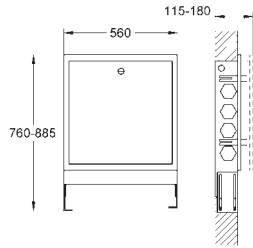

Ref. No. Colour EAN

36 474 000 Chrome 4005176758744

**GROHE F-digital Deluxe
Rough-in set base unit box**
for use with base unit box (26 864 000 or 36 476 000)
550 x 700 x 110 mm
height (100 mm) and depth (50 mm) adjustable
with adjustable front frame for installation in wall niches
with adjustable front frame for installation in wall niches
galvanized and powder coated (RAL 9010, pure white) steel plate
1 mm thick steel plate
with two mounting rails and elbow for power outlets
and mounting materials