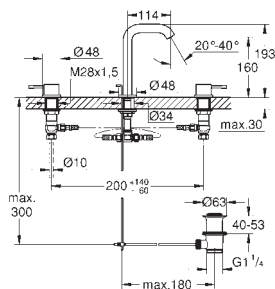

20 296 001	Chrome	4005176307072

Essence
Three-hole basin mixer 1/2"
M-Size
metal lever
ceramic headparts 1/2", 90°
GROHE Long-Life Shine durable sparkling sheen
GROHE Water Saving mousseur 5.7 l/min
GROHE AquaGuide adjustable mousseur
pop-up waste set 1 1/4"
pressure-proof, flexible connection hoses
between spout and side valves
union nut 1/2" x 10.5 mm