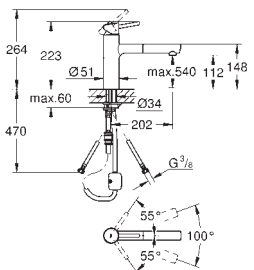

31 129 001 Chrome 4005176886744
31 129 DC1 supersteel 4005176891021

Concetto
Single-lever sink mixer 1/2"
medium spout
monobloc installation
GROHE Long-Life Shine finish
GROHE SilkMove 35 mm ceramic cartridge
pull out mousseur spout
adjustable flow rate limiter
swivel cast spout
swivel area 100°
protected against backflow
flexible connection hoses
rapid installation system