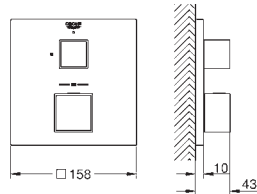

Grotherm Cube
Thermostatic mixer for 1 outlet with shut off valve
set for final installation for
GROHE Rapido SmartBox 35 600/35 604
GROHE TurboStat compact cartridge
with wax thermoelement
GROHE Long-Life Shine durable sparkling sheen
wall escutcheon with **GROHE FastFixation**
(covered escutcheon- and shaft sealing, covered fixing)
metal escutcheon, retroactively 6° adjustable
GROHE SafeStop safety button at 38°C
(calibration required)
GROHE SafeStop Plus optional temperature limiter at 43°C or 46°C included
built-in non return valve
and dirt strainers
ceramic stop valve, 120°
flow performance:
outlet B = 27 l/min
outlet C = 30 l/min
without roughing-in-set

35 604 000 4005176698774
GROHE Rapido SmartBox universal rough-in box for concealed installation