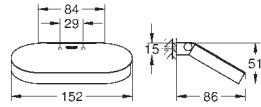

GROHE SELECTION

Ref. No.	Colour	EAN
41 069 000	Chrome	4005176578410
41 069 DC0	supersteel	4005176578427
41 069 BE0	polished nickel	4005176578434
41 069 EN0	brushed nickel	4005176578441
41 069 GL0	cool sunrise	4005176578458
41 069 GN0	brushed cool sunrise	4005176578465
41 069 DA0	warm sunset	4005176578472
41 069 DL0	brushed warm sunset	4005176578489
41 069 A00	hard graphite	4005176578496
41 069 AL0	brushed hard graphite	4005176578502

Selection
Toilet roll holder
with cover
material: metal
wall mounted
concealed fastening
GROHE Long-Life Shine durable sparkling sheen