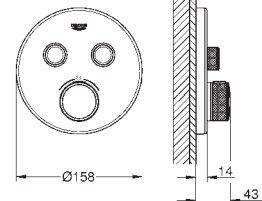

Grotherm SmartControl

Thermostat for concealed installation with 2 valves

set for final installation for
GROHE Rapido SmartBox 35 600/35 604
metal wall escutcheon with **GROHE FastFixation** (covered escutcheon
and shaft sealing, covered fixing), retroactively 6° adjustable

GROHE Long-Life Shine finish

GROHE SmartControl push for ON-OFF, turn for volume adjustment from
GROHE Water Saving to full flow
exchangeable symbols

GROHE TurboStat compact cartridge

with wax thermoelement

GROHE ProGrip with knurl structure

GROHE SafeStop safety button at 38°C

(calibration required)

GROHE SafeStop Plus optional temperature limiter at 43°C or 46°C included

built-in non return valve

and dirt strainers

multiple outlets can be run simultaneously

cover plate in moon white acrylic glass

without roughing-in-set

flow performance:

outlet B = 24 l/min

outlet C = 26 l/min

outlet B+C = 29 l/min

35 604 000

4005176698774

GROHE Rapido SmartBox universal rough-in box for concealed installation