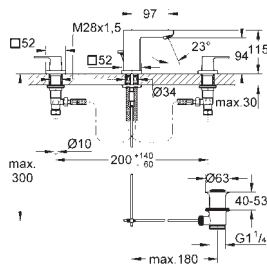

Eurocube
Three-hole basin mixer 1/2" S-Size
metal lever
ceramic headparts 1/2", 90°
GROHE Long-Life Shine durable sparkling sheen
GROHE FastFixation Plus installation system
spout with mousseur
pop-up waste set 1 1/4"
pressure-proof, flexible connection hoses
between spout and side valves
union nut 1/2" x 10.5 mm

19 895 000 Chrome 4005176901072
19 895 AL0 brushed hard graphite 4005176585494