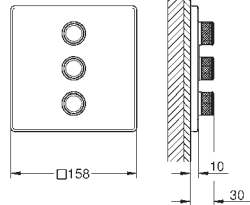

GROHE GROHTHERM SMARTCONTROL

Ref. No. Colour EAN

29 127 000	Chrome	4005176413339
29 127 DC0	supersteel	4005176526350
29 127 GN0	brushed cool sunrise	4005176558443
29 127 DL0	brushed warm sunset	4005176558412
29 127 A00	hard graphite	4005176558375
29 127 AL0	brushed hard graphite	4005176558382

Grotherm SmartControl Triple volume control trim

set for final installation for
GROHE Rapido SmartBox 35 600/35 604/35 601
metal wall escutcheon with **GROHE FastFixation** (covered escutcheon
and shaft sealing, covered fixing), retroactively 6° adjustable
10 mm thin profile escutcheon

GROHE Long-Life Shine durable sparkling sheen
GROHE SmartControl push for ON-OFF, turn for volume adjustment from
GROHE Water Saving to full flow
exchangeable symbols
GROHE ProGrip with knurl structure
multiple outlets can be run simultaneously

without roughing-in-set

flow performance:
outlet D = 28 l/min
outlet E = 28 l/min
outlet A = 28 l/min
outlet D+E+A = 65 l/min
optional flow reducer for CALGreen compliance included

35 604 000 4005176698774
**GROHE Rapido SmartBox universal rough-in box for concealed
installation**

29 153 LS0 moon white 4005176413582

Grotherm SmartControl Thermostat for concealed installation with one valve

set for final installation for
GROHE Rapido SmartBox 35 600/35 604
metal wall escutcheon with **GROHE FastFixation** (covered escutcheon
and shaft sealing, covered fixing), retroactively 6° adjustable

GROHE Long-Life Shine finish
GROHE SmartControl push for ON-OFF, turn for volume adjustment from
GROHE Water Saving to full flow
exchangeable symbols

GROHE TurboStat compact cartridge
with wax thermoelement
GROHE ProGrip with knurl structure
GROHE SafeStop safety button at 38°C
(calibration required)

GROHE SafeStop Plus optional temperature limiter at 43°C or 46°C included
built-in non return valve
and dirt strainers
cover plate in moon white acrylic glass