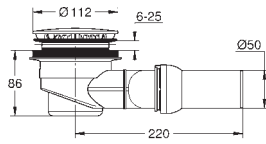

49 534 000	Chrome	4005176478482
49 534 SH0	alpine white	4005176560040

Waste set for universal shower tray
 Ø 112 mm
 horizontal outlet
GROHE Long-Life Shine durable sparkling sheen
 flow rate 0.7 l/s (42 l/min) according to DIN EN 274