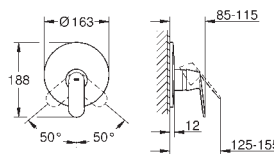

Eurosmart Cosmopolitan

Single-lever shower mixer trim

set for final installation for

33 961 000, 33 962 000, 33 963 000, 33 964 000,

33 965 000, 33 966 000, 35 501 000

without concealed body

metal lever

GROHE Long-Life Shine durable sparkling sheen

escutcheon- and shaft-sealing

wall escutcheon

covered fixing