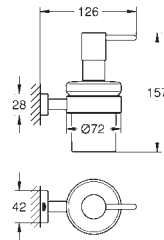

GROHE ESSENTIALS CUBE

	Ref. No.	Colour	EAN
	40 508 001	Chrome	4005176324413
	40 508 DC1	supersteel	4005176636554
	40 394 001	★ Chrome	4005176326233
	40 394 DC1	★ supersteel	4005176421532
	40 394 AL1	★ brushed hard graphite	4005176429736
	40 368 001	glass clear	4005176326219
	40 372 001		4005176326226
	40 756 001	Chrome	4005176328381
	40 755 001	Chrome	4005176328374