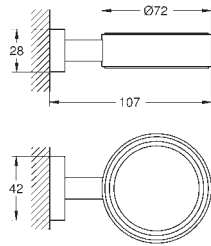

GROHE ESSENTIALS CUBE

	Ref. No.	Colour	EAN
	40 508 001	Chrome	4005176324413
	40 508 DC1	supersteel	4005176636554
	40 394 001	★ Chrome	4005176326233
	40 394 DC1	★ supersteel	4005176421532
	40 394 AL1	★ brushed hard graphite	4005176429736
	40 368 001	glass clear	4005176326219
	40 372 001		4005176326226
	40 756 001	Chrome	4005176328381
	40 755 001	Chrome	4005176328374