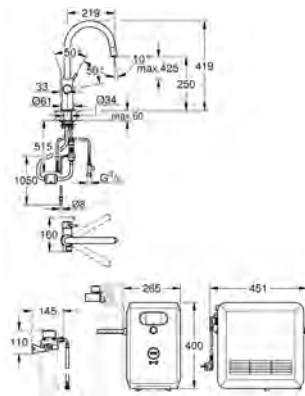

Ref. No.	Colour	EAN
31 325 002	Chrome	4005176507274
31 325 DC2	supersteel	4005176507250
GROHE Blue Professional C-spout kit with pull-out mousseur Consisting of: GROHE Blue single-lever sink mixer with filter function monobloc installation C-spout touch operated for 3 types of filtered and chilled water still, medium, sparkling GROHE Long-Life Shine durable sparkling sheen 28 mm ceramic cartridge with GROHE SilkMove pull out mousseur spout swivel tubular spout swivel area 360° separate inner water ways for filtered and non-filtered water flexible connection hoses GROHE Blue Professional cooler delivers 12 liters of chilled sparkling water per hour colour display with push and turn control 270 Watt cooling unit, 230 V, 50 Hz sound level in standby 46 dB(A) type of protection IP 21 CE approved requires ventilation holes in the bottom of the kitchen cabinet software set-up and monitoring of filter and CO₂ capacity possible via GROHE Ondus app push notifications at low filter resp. CO₂ capacity additional monitoring via GROHE Blue Professional Browser-Monitor possible with Bluetooth 4.0* and WIFI interface for wireless data communication for Apple** and Android devices Bluetooth range (max. 10 m) varies depending on materials used and walls between transmitter and receiver filter head with flexible water hardness adjustment GROHE Blue filter, CO₂ bottle and cleaning cartridge are not included in the delivery and have to be ordered separately suitable filters: - filter S-size, capacity 600 l at 20° dKH (40 404 001) - filter M-size, capacity 1500 l at 20° dKH (40 430 001) - filter L-size, capacity 2500 l at 20° dKH (40 412 001) - activated carbon filter, capacity 3000 l (40 547 001) - Magnesium + Zinc filter, capacity 400 l at 17° dGH (40 691 002) System requirements Apple iPhone with iOS 12.0 or higher System requirements Android smart phone with Android 6.0 or higher Mobile devices and GROHE Watersystems App*** are not included in delivery and have to be ordered separately via an authorised Apple store/store/iTunes or Google Play store. * The Bluetooth word mark and logos are registered trademarks owned by Bluetooth SIG, Inc. and any use of such marks by Grohe AG is under license. Other trademarks and trade names are those of their respective owners. ** Apple, the Apple logo, iPod, iPod Touch, iPhone and iTunes are trademarks of Apple Inc., registered in the U.S. and other countries. Apple is not responsible for the function of this device or its compliance with safety and regulatory standards. *** Available for free via iTunes app or Google Play store. to be equipped with a non-return valve EA approved by Belgaqua		

KITCHEN FITTINGS