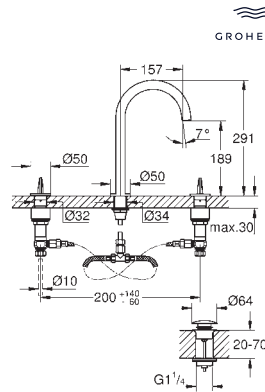

Atrio Icon 3D
3-hole deck-mount basin mixer
open spout for pure laminar water flow
red and blue markings on handles for hot and cold water
valves hot/cold with ceramic headparts
Push-open waste set 1 1/4"
pressure-proof, flexible connection hoses
between spout and side valves

technical data
flow pressure min 0.5 bar
recommended pressure 1.0 - 5.0 bar
if static pressure is more than 5 bar fit pressure reducer
avoid major pressure differences between cold and hot water supply
flow rate at 3 bar flow pressure: approx. 5 l/min
max. temperature hot water inlet: 80°C
recommended temperature hot water inlet (energy saving): 60°C

20 665 SD0	stainless steel	4005176763250