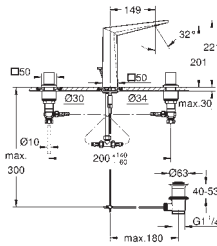

Ref. No.	Colour	EAN
	20 627 000	Chrome	4005176760167
	20 627 DC0	supersteel	4005176760198
	20 627 AL0	brushed hard graphite	4005176760181
Allure Brilliant Three-hole basin mixer 1/2" M-Size ceramic headparts 1/2", 90° GROHE Long-Life Shine durable sparkling sheen GROHE Water Saving 5.0 l/min. flow limiter spout with integrated mousseur pop-up waste set 1 1/4" pressure-proof, flexible connection hoses between spout and side valves			
	20 667 000	Chrome	4005176795510
	20 667 DC0	supersteel	4005176795527
	20 667 AL0	brushed hard graphite	4005176795534
Allure Brilliant Private Collection three-hole basin mixer with knurled trapeze handles			
	20 668 000	Chrome	4005176795008
	20 668 DC0	supersteel	4005176795015
	20 668 AL0	brushed hard graphite	4005176795022
Allure Brilliant Private Collection three-hole basin mixer with white Caesarstone trapeze handles			
	20 669 000	Chrome	4005176795039
	20 669 DC0	supersteel	4005176795046
	20 669 AL0	brushed hard graphite	4005176795053
Allure Brilliant Private Collection three-hole basin mixer with black Caesarstone trapeze handles			
	20 670 000	Chrome	4005176791680
	20 670 DC0	supersteel	4005176791697
	20 670 AL0	brushed hard graphite	4005176791703
Allure Brilliant Private Collection three-hole basin mixer with knurled knob handles			
	20 671 000	Chrome	4005176791710
	20 671 DC0	supersteel	4005176791727
	20 671 AL0	brushed hard graphite	4005176791734
Allure Brilliant Private Collection three-hole basin mixer with white Caesarstone knob handles			
	20 672 000	Chrome	4005176791741
	20 672 DC0	supersteel	4005176791758
	20 672 AL0	brushed hard graphite	4005176791963
Allure Brilliant Private Collection three-hole basin mixer with black Caesarstone knob handles