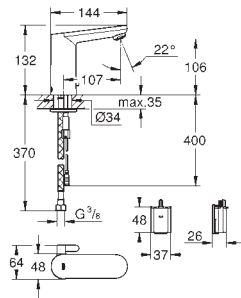

GROHE EUROSMART COSMOPOLITAN

Ref. No. Colour EAN

36 327 001 Chrome 4005176305771

Eurosmart Cosmopolitan E
Infra-red electronic basin mixer 1/2" with mixing device and adjustable temperature limiter
with infrared sensor for bi-directional communication for monitoring, configuration and servicing
6V lithium battery, type CR-P2
battery lifetime approx. 7 years (150 actuations a day)
GROHE Water Saving mousseur 5.7 l/min
flexible connection hoses
non-return valve
dirt strainers
with integrated solenoid valve
external battery
rapid installation system
multistage battery status display
7 pre-set programs
auto flush
thermal disinfection
cleaning mode
additional functions and precise settings
by remote control 36 407
CE approved
noise classification 1 in accordance with DIN4109
type of protection faucet IP 59K

20 187 000 Chrome 4005176874680