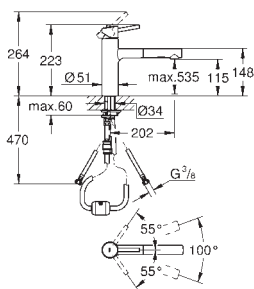

30 273 001 Chrome 4005176314964
30 273 DC1 supersteel 4005176314971

Concetto
Single-lever sink mixer 1/2"
medium spout
monobloc installation
GROHE Long-Life Shine finish
GROHE SilkMove 35 mm ceramic cartridge
flow strainer
pull-out dual spray control - switches between regular flow and spray
diverter: laminar spray/SpeedClean shower jet
automatic return to laminar spray
metal spray
adjustable flow rate limiter
swivel cast spout
swivel area 100°
protected against backflow
integrated non-return valve
flexible connection hoses
rapid installation system