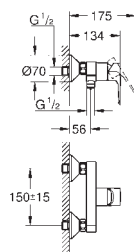

23 633 001 Chrome 4005176555923

BauLoop
Single-lever shower mixer 1/2"
wall mounted
metal lever
GROHE Long-Life 35 mm ceramic cartridge
with temperature limiter
GROHE Long-Life Shine durable sparkling sheen
adjustable flow rate limiter
shower bottom outlet 1/2" with
integrated non return-valve
protected against backflow
S-unions
metal wall escutcheon
professional edition