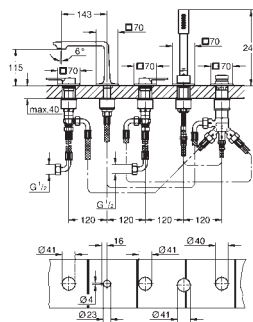

Allure
5-hole bath/shower combination

for installation under tiled surround
ceramic headparts 1/2", 90°

GROHE Long-Life Shine durable sparkling sheen
Consisting of:

pre-assembled spout fixing
with lever handles

bath spout with mousseur and diverter bath/shower

Sena hand shower 6.6 l/min

shower hose 2000 mm

flexible connection hoses

connection for shower hose

protected against backflow

optional baseframes for installation: 29 037 001/29 037 002