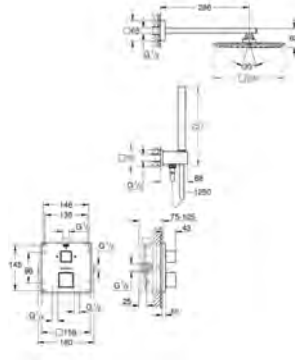

GROHE GROHTHERM CUBE

Ref. No.   Colour   EAN

24 155 000   **Chrome**   4005176481192
24 155 DC0   **supersteel**   4005176574245
24 155 AL0   **brushed hard graphite**   4005176585937

Grotherm Cube
Thermostatic bath tub mixer for 2 outlets with integrated shut off/diverter valve

set for final installation for
GROHE Rapido SmartBox 35 600/35 604

GROHE TurboStat compact cartridge
with wax thermostatic element

GROHE Long-Life Shine durable sparkling sheen
wall escutcheon with **GROHE FastFixation**
(covered escutcheon- and shaft sealing, covered fixing)

metal escutcheon, retroactively 6° adjustable

printed hand shower and bath filler symbol

GROHE SafeStop safety button at 38°C

(calibration required)

GROHE SafeStop Plus optional temperature limiter at 43°C or 46°C included

GROHE AquaDimmer, integrated shut off/diverter valve

flow performance:

outlet B = 27 l/min

outlet C = 30 l/min

without roughing-in-set

35 604 000   4005176698774
GROHE Rapido SmartBox universal rough-in box for concealed installation

34 741 000   **Chrome**   4005176481208

Grotherm Cube

Perfect shower set with Rainshower Allure 230

Consisting of:

Grotherm Cube set for final installation with Aquadimmer (24 154)

GROHE Rapido SmartBox 35 600/35 604

Rainshower 230 metal head shower (27 479)

Rainshower shower arm (27 709)

hand shower Euphoria Cube (27 699 000) 9.5 l/min.

shower outlet elbow (26 370)

Silverflex shower hose 1250 mm (28 362)