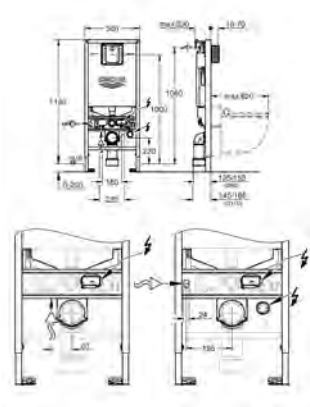

GROHE RAPID SLX

Ref. No.

Colour

EAN

39 598 000

4005176527517

Rapid SLX

3-in-1 set for WC, 1.13 m installation height

flushing cistern GDX, 6 l

Consisting of:

Rapid SLX element for WC (39 596 000) with integrated power socket

front wall brackets (38 558 00M)

WC set for noise protection (37 131 000)

including flow manager