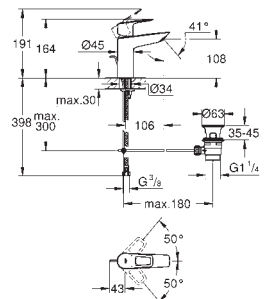

BauLoop
Basin mixer 1/2"
M-Size
monobloc installation
metal lever
GROHE Long-Life 28 mm ceramic cartridge
with temperature limiter
GROHE Long-Life Shine durable sparkling sheen
Lead and Nickel Free Inner Water Ways
GROHE Water Saving mousseur 5.7 l/min
rapid installation system
plastic pop-up waste set 1 1/4"
flexible connection hoses
professional edition