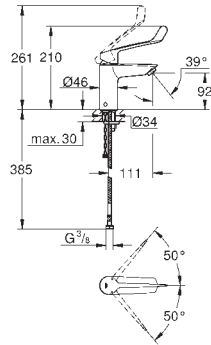

GROHE EUROSMART CARE

Ref. No. Colour EAN

23 984 003 Chrome 4005176643835

**Eurosmart
Basin mixer 1/2"**
S-Size
thermostatic scalding protection
maximum temperature adjustable
thermal disinfection without re-adjustment of temperature
tool for thermal disinfection included
monobloc installation
long metal lever
lever length 147 mm
28 mm ceramic cartridge
with **GROHE SilkMove**
adjustable flow rate limiter
Lead and Nickel Free Inner Water Ways
built-in non return valves
dirt strainers
GROHE Water Saving 4.2 l/min laminar flow straightener
GROHE FastFixation installation system
smooth body
flexible connection hoses
max. pressure differential 5:1
professional edition

23 985 003 Chrome 4005176643842