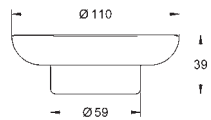

GROHE ESSENTIALS CUBE

	Ref. No.	Colour	EAN
	40 508 001	Chrome	4005176324413
	40 508 DC1	supersteel	4005176636554
	40 394 001	★ Chrome	4005176326233
	40 394 DC1	★ supersteel	4005176421532
	40 394 AL1	★ brushed hard graphite	4005176429736
	40 368 001	glass clear	4005176326219
	40 372 001		4005176326226
	40 756 001	Chrome	4005176328381
	40 755 001	Chrome	4005176328374