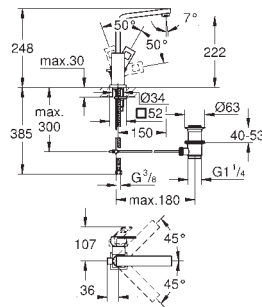

23 135 00E	Chrome	4005176906732
Eurocube Single-lever basin mixer 1/2" L-Size monobloc installation, metal lever 28 mm ceramic cartridge with GROHE SilkMove temperature limiter GROHE Long-Life Shine durable sparkling sheen GROHE Water Saving SpeedClean mousseur 5.7 l/min GROHE FastFixation Plus installation system swivel tubular spout with stop limiter pop-up waste set 1 1/4" flexible connection hoses		
23 135 000	Chrome	4005176901027
ditto, with non-restricted flow