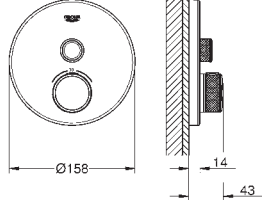

GROHE GROHTHERM SMARTCONTROL

Ref. No. Colour EAN

29 150 LS0 moon white 4005176413544

Grotherm SmartControl

Thermostat for concealed installation with one valve

set for final installation for
GROHE Rapido SmartBox 35 600/35 604
metal wall escutcheon with **GROHE FastFixation** (covered escutcheon
and shaft sealing, covered fixing), retroactively 6° adjustable

GROHE Long-Life Shine finish

GROHE SmartControl push for ON-OFF, turn for volume adjustment from
GROHE Water Saving to full flow
exchangeable symbols

GROHE TurboStat compact cartridge

with wax thermoelement

GROHE ProGrip with knurl structure

GROHE SafeStop safety button at 38°C

(calibration required)

GROHE SafeStop Plus optional temperature limiter at 43°C or 46°C included

built-in non return valve

and dirt strainers

cover plate in moon white acrylic glass

without roughing-in-set

flow performance:

outlet A (to external shut-off) = 34 l/min

outlet B/C = 29 l/min

35 604 000

4005176698774

GROHE Rapido SmartBox universal rough-in box for concealed installation

29 151 LS0 moon white

4005176413551