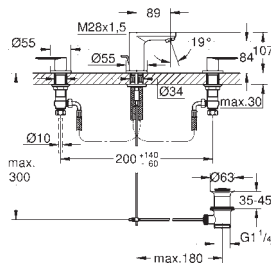

Eurosmart Cosmopolitan
Three-hole basin mixer 1/2"
S-Size
metal lever
ceramic headparts 1/2", 90°
GROHE Long-Life Shine durable sparkling sheen
GROHE FastFixation installation system
with centering support
spout with mousseur
pop-up waste set 1 1/4"
pressure-proof, flexible connection hoses
between spout and side valves
union nut with 10.5-mm drilling

19 381 000 Chrome 4005176874673