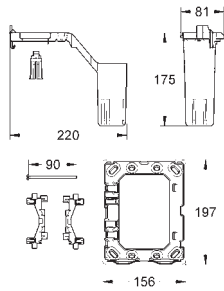

38 796 000 **4005176857034**

GROHE Fresh

Dual flush valve set
for GROHE flushing cistern GD 2 with pneumatic
discharge valve and regular inspection shaft
**not suitable for flush plates with
wood or glass or metal surface or new small flush plates**
fixing frame with opening function
for chlorine-free tablets only
for all GROHE wall plates
156 x 197 mm