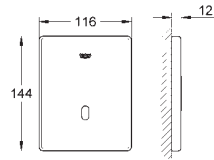

GROHE BLUETOOTH MONITORING

Ref. No.	Colour	EAN
37 503 000	Chrome	4005176320507

Tectron Skate Bluetooth
Infra-red electronic for Urinal
for Rapido U 37 338 000
with transformer 100-240 V AC, 50-60 Hz, 6.75 V DC
with infrared sensor and Bluetooth module for bi-directional communication for monitoring, configuration and service purpose
GROHE Long-Life Shine finish
flow pressure min 0.5 bar
operating pressure max 10 bar
with Bluetooth 4.0* for wireless data communication
Bluetooth transmitter frequency: 2.4 GHz
for Apple** and Android devices
Bluetooth range (max. 10 m) varies depending on materials used and walls between transmitter and receiver
monitoring
password protected products
app detects all Bluetooth products in range
auto flush cycles and timing last auto flush usage per day over 30 days
configuration
detection range and shut off delay
auto flush
cleaning mode
2 on/off timers
identification by name
service
send and save 3 profiles
reset to factory or user settings
CE approved
hard and software version

Mobile devices and GROHE IR Remote App*** are not included in delivery and have to be ordered separately via an authorised Apple store/store/iTunes or Google Play store.

* The Bluetooth word mark and logos are registered trademarks owned by Bluetooth SIG, Inc. and any use of such marks by Grohe AG is under license. Other trademarks and trade names are those of their respective owners.

** Apple, the Apple logo, iPod, iPod Touch, iPhone and iTunes are trademarks of Apple Inc., registered in the U.S. and other countries. Apple is not responsible for the function of this device or its compliance with safety and regulatory standards
*** Available for free via iTunes app or Google Play store.

37 338 000	4005176837920