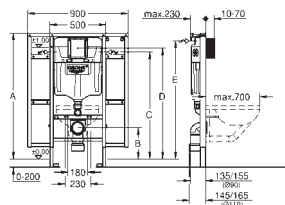

A	B	C	D	E
	1080	1130			
		230	280		
			910	960	
				950	1000
					1010
					1060

Rapid SL
Element for WC, 1.13 m installation height
with fixing element for back support and support rails
with flushing cistern GD 2 , 6 l - 9 l
for the disabled
for WC bowls 70 cm projection
for on-the-wall installations or studded walls
powder coated steel frame, self-supporting
with fixed connections
TÜV approved
2 WC fixing bolts
4 wall brackets
fixing device for ceramic
distance of fixing bolts 180/230 mm
PP outlet bend Ø 90 mm
depth adjustable
PP reducer Ø 90/110 mm
inlet and outlet connecting set

flushing cistern GD 2, 6 - 9 l, containing following features:
water supply from left/right or back
Insulated against condensation
1/2" water supply connection including integrated
angle valve and push fit flexible hose union

including wall brackets 38 558 00M for on-the-wall installation
for mounting of small flush plates please order
revision shaft 40 911 000 (sold separately)

38 541 000 **4005176291234**