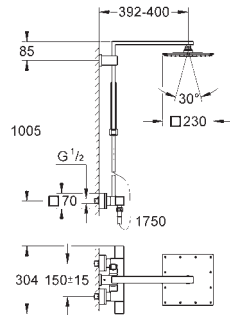

suitable for instantaneous heaters from 18 kW/h

minimum flow rate 7 l/min.

professional edition

GROHE EUPHORIA SHOWER SYSTEM

Ref. No. Colour EAN

26 087 000 Chrome 4005176940828

Euphoria Cube System 230
Shower system with thermostatic mixer for wall mounting
shower arm
projection 400 mm
exposed thermostatic shower
with Aquadimmer function
allows change between:
Rainshower head shower (27 479 000)
material: metal
Rain spray pattern
with ball joint
rotation angle $\pm 15^\circ$
hand shower Euphoria Cube (27 699)
adjustable height via gliding element
Silverflex shower hose 1750 mm (28 388 000)
GROHE Water Saving - Less water, perfect flow
GROHE TurboStat compact cartridge
with wax thermoelement
GROHE SafeStop safety button at 38°C
(calibration required)
GROHE SafeStop Plus optional temperature limiter at 43°C included
GROHE DreamSpray perfect spray pattern
GROHE Long-Life Shine durable sparkling sheen
SpeedClean anti-limescale system
TwistStop preventing the hose from twisting
minimum flow rate 7 l/min.