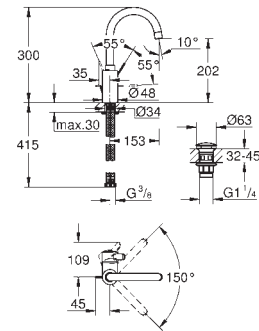

**Eurosmart Cosmopolitan
Single-lever basin mixer 1/2"**
L-Size
monobloc installation
metal lever
covered lever fixing
GROHE SilkMove 35 mm ceramic cartridge
adjustable flow rate limiter
GROHE Long-Life Shine durable sparkling sheen
Lead and Nickel Free Inner Water Ways
GROHE FastFixation installation system
mousseur
swivel tubular spout with stop limiter
smooth body with push-open pop-up waste set 1 1/4"
flexible connection hoses
optional temperature limiter (46 375 000)

23 921 000 Chrome 4005176583438