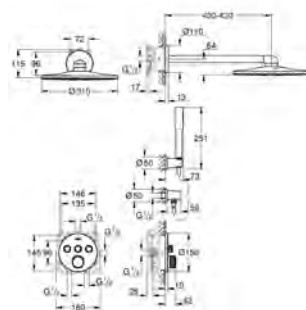

34 705 000	Chrome	4005176413285

Grotherm SmartControl
Perfect shower set with Rainshower SmartActive 310
Consisting of:
concealed thermostat with 3 valves
Grotherm SmartControl set for final installation
(29 121 000)
GROHE Rapido SmartBox 35 600/35 604
Rainshower 310 head shower set (26 475) including head shower with 2 sprays,
horizontal shower arm 400 mm and head shower rough-in (26 483 000)
Euphoria Cosmopolitan Stick handshower (27 367)
Rainshower wall holder (27 074 000)
Rainshower wall union 1/2" (27 057 000)
Silverflex shower hose 1.500 mm (28 364)