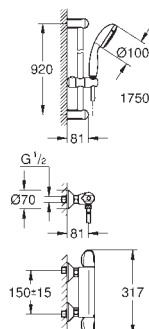

Grohtherm 1000
Thermostatic shower mixer 1/2" with shower set
Consisting of:
Grohtherm 1000 NEW thermostatic shower mixer 1/2"
(34 814)
Tempesta shower set II, 900 mm (27 646)
professional edition

34 256 004 Chrome 4005176456671
replaced by 34 824 004