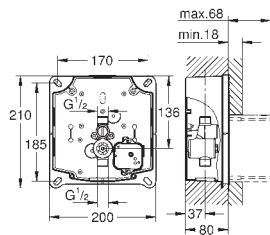

GROHE Rapido U
roughing-in set for urinal
for manual actuation or Tectron
infra-red electronic 6 V or 230 V
water group with stop valve
flow pressure min 0.5 bar
operating pressure max 10 bar
flush aid
functional unit checked ex factory
water supply connections 1/2" outer thread
connecting box for mains supply
installation box with gasket
fixing points for dry cladding and masonry-in
inspection shaft incl. protection