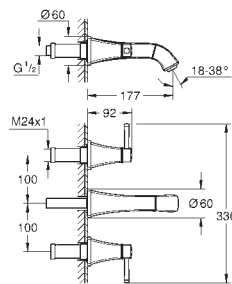

20 622 000 Chrome 4005176757976
20 622 IGO chrome/gold 4005176757990

Grandera
Three-hole basin mixer 1/2"
S-Size
wall mounted
set for final installation for
29 025 002
without concealed body
valves hot/cold
with headparts 1/2" - 90°
GROHE Long-Life Shine durable sparkling sheen
GROHE Water Saving - Less water, perfect flow
GROHE AquaGuide adjustable mousseur 5.7 l/min
centre distance 200 mm
projection 177 mm

20 623 000 Chrome 4005176758010
20 623 IGO chrome/gold 4005176758027
ditto, projection 234 mm