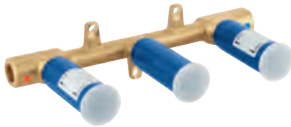

Two-handle basin mixer
concealed body, 1/2"
for 3-hole basin mixer
wall installation
without finishing trim set
DR-brass
installation device
allows for waterproofing of wall construction surrounding the concealed body
with sealing sleeve

29 402 000	Chrome	4005176760037
29 402 DC0	supersteel	4005176760051
29 402 AL0	brushed hard graphite	4005176760044