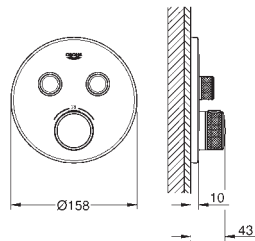

35 604 000

4005176698774

GROHE Rapido SmartBox universal rough-in box for concealed installation