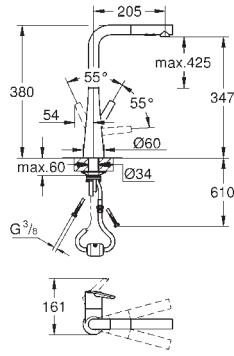

GROHE ZEDRA / ZEDRA SMARTCONTROL / ZEDRA TOUCH

Ref. No.	Colour	EAN
32 553 002	Chrome	4005176466649
32 553 DC2	supersteel	4005176466656

Zedra
Single-lever sink mixer 1/2"
 monobloc installation
GROHE Long-Life Shine durable sparkling sheen
GROHE SilkMove 35 mm ceramic cartridge
GROHE Magnetic Docking guarantees easy retraction and smooth docking of the spray head back to the starting position
 pull-out dual spray
 diverter: laminar spray/SpeedClean shower jet
 automatic return to laminar spray
 adjustable flow rate limiter
 swivel tubular spout
 swivel area 360°
 protected against backflow
 flexible connection hoses
 metal fixation set
 Lead and Nickel Free Inner Water Ways