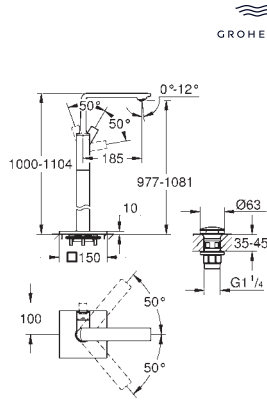

GROHE SPA

GROHE ALLURE

SPA BATH TAPS

Ref. No.	Colour	EAN
23 856 001	Chrome	4005176499586
23 856 GN1	brushed cool sunrise	4005176499623
23 856 DL1	brushed warm sunset	4005176499647
23 856 A01	hard graphite	4005176499654

Allure
Single-lever basin mixer floor mounted
monobloc installation
for free-standing basins
set for final installation for 45 984 001
28 mm ceramic cartridge
with **GROHE SilkMove**
GROHE Long-Life Shine durable sparkling sheen
GROHE Water Saving 5.7 l/min. flow limiter
smooth body
GROHE AquaGuide adjustable slim air mousseur
projection 185 mm
temperature limiter