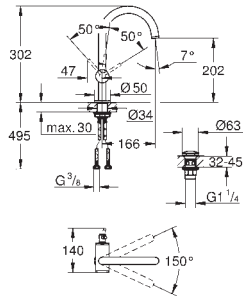

Aerio
Basin mixer 1/2"
M-Size
 monobloc installation
 28 mm ceramic cartridge
 with **GROHE SilkMove**
 with temperature limiter
GROHE Long-Life Shine durable sparkling sheen
GROHE EcoJoy 5.7 l/min laminar mousseur
 swivel tubular C-spout with mousseur
 stop limiter
 Push-open waste set 1 1/4"
 flexible connection hoses