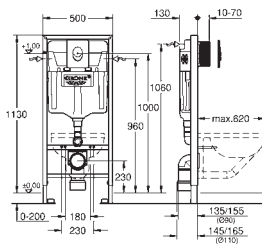

Rapid SL
2-in-1 set for WC, 1.13 m installation height
with flushing cistern GD 2 , 6 l - 9 l
Consisting of:
Rapid SL element for WC (38 528 001)
Skate Air flush plate, alpine white, vertical installation (38 505 SH0)

38 947 000   **4005176911217**