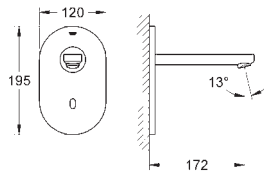

GROHE BLUETOOTH MONITORING

Ref. No. Colour EAN

36 410 000 Chrome 4005176320545

**Euroeco Cosmopolitan E Bluetooth
Infra-red electronic basin tap**

with infrared sensor and Bluetooth module for bi-directional communication for monitoring, configuration and service purpose
with transformer 100-240 V AC, 50-60 Hz, 6.75 V DC
set for final installation for concealed fitting box
36 336 001/36 337 001

GROHE Long-Life Shine finish

GROHE Water Saving - Less water, perfect flow

laminar flow straightener 9 l/min
chrome escutcheon and spout
projection 172 mm
with Bluetooth 4.0* for wireless data communication

for Apple** and Android devices
Bluetooth range (max. 10 m) varies depending on materials used and walls
between transmitter and receiver

monitoring

password protected products
app detects all Bluetooth products in range
auto flush cycles and timing last auto flush
usage per day over 30 days
thermal disinfection cycles and timings last disinfection

configuration

detection range and shut off delay

auto flush
thermal disinfection
cleaning mode

2 on/off timers
identification by name

service

send and save 3 profiles
reset to factory or user settings
hard and software version
CE approved
noise classification 1 in accordance
with DIN4109

Mobile devices and GROHE IR Remote App*** are not included in delivery and have to be ordered separately via an authorised Apple store/store/iTunes or Google Play store.

* The Bluetooth word mark and logos are registered trademarks owned by Bluetooth SIG, Inc. and any use of such marks by Grohe AG is under license. Other trademarks and trade names are those of their respective owners.

** Apple, the Apple logo, iPod, iPod Touch, iPhone and iTunes are trademarks of Apple Inc., registered in the U.S. and other countries. Apple is not responsible for the function of this device or its compliance with safety and regulatory standards

*** Available for free via iTunes app or Google Play store.

COMMERCIAL
FITTINGS

36 337 001 4005176595417

**Euroeco Cosmopolitan E
Concealed mounting box**

wall installation
for installation with pre-mixed or cold water

suitable for IR-sets for final installation
stop valve

connection housing for power supply

suitable for
36 410 000, 36 334 SD0, 36 335 SD0, 36 273 000

allows for waterproofing of wall construction surrounding the concealed body
with sealing sleeve