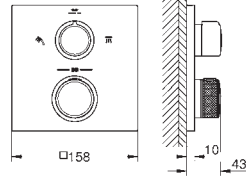

GROHE SPA

GROHE ALLURE

SPA BATH TAPS

Ref. No. Colour EAN

29 181 002	Chrome	4005176558993
29 181 GN2	brushed cool sunrise	4005176559037
29 181 DL2	brushed warm sunset	4005176559051
29 181 A02	hard graphite	4005176559068

Allure
Thermostat for concealed installation with 2-way diverter head shower/hand shower

set for final installation for
GROHE Rapido SmartBox 35 600/35 604

GROHE TurboStat compact cartridge
with wax thermoelement

GROHE Long-Life Shine durable sparkling sheen
wall escutcheon with **GROHE FastFixation**
(covered escutcheon- and shaft sealing, covered fixing)
metal escutcheon, retroactively 6° adjustable
printed head and hand shower symbol

GROHE SafeStop safety button at 38°C
(calibration required)

GROHE SafeStop Plus optional temperature limiter at 43°C or 46°C included

GROHE AquaDimmer, integrated shut off/diverter valve

flow performance:

outlet B = 27 l/min

outlet C = 30 l/min

without roughing-in-set

35 604 000 4005176698774
GROHE Rapido SmartBox universal rough-in box for concealed installation

19 446 002	Chrome	4005176512797
19 446 GN2	brushed cool sunrise	4005176512612
19 446 DL2	brushed warm sunset	4005176512674
19 446 A02	hard graphite	4005176512773