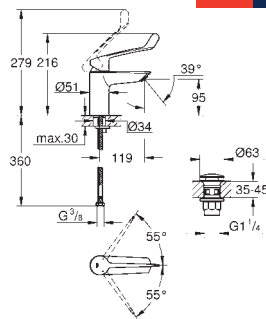

**Eurosmart
Basin mixer 1/2"**
S-Size
monobloc installation
long metal lever
lever length 156 mm
GROHE SilkMove 35 mm ceramic cartridge
adjustable flow rate limiter
with temperature limiter
laminar flow straightener 9 l/min
GROHE FastFixation installation system
smooth body with push-open pop-up waste set 1 1/4"
flexible connection hoses
professional edition

23 983 003 Chrome 4005176644313