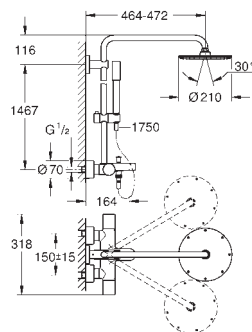

Rainshower System 210
Shower system with bath thermostat for wall mounting
horizontal swivable 450 mm projection shower arm
exposed thermostatic shower
with Aquadimmer function
allows change between:
Head shower Rainshower Cosmopolitan 210 (28 373 000)
material: metal
with ball joint, rotation angle $\pm 15^\circ$
bath inlet
separate diverter for hand shower Sena (28 341 000)
adjustable height via gliding element
(12 140 000)
metal shower hose 1750 mm (27 178)
GROHE Water Saving 9.5 l/min flow limiter
GROHE TurboStat compact cartridge
with wax thermoelement
GROHE SafeStop safety button at 38°C
(calibration required)
GROHE SafeStop Plus optional temperature limiter at 43°C included
GROHE CoolTouch
GROHE DreamSpray perfect spray pattern
GROHE Long-Life Shine durable sparkling sheen
SpeedClean anti-limescale system
Inner WaterGuide for a longer life