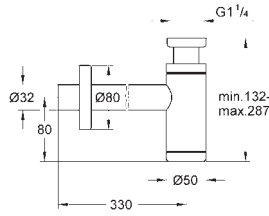

29 509 KF0	phantom black	4005176782657
	Bottle trap, 1 1/4" for basins brass (screw-top for cleaning) large sliding escutcheon GROHE Long-Life Shine finish