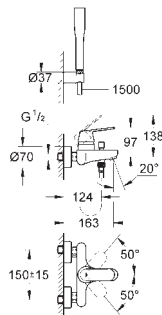

32 832 000 Chrome 4005176874710

Eurosmart Cosmopolitan
Single-lever bath/shower mixer 1/2"
wall mounted
metal lever
GROHE SilkMove 46 mm ceramic cartridge
GROHE Long-Life Shine durable sparkling sheen
adjustable flow rate limiter
automatic diverter: bath/shower
mousseur
integrated non-return valve
in the shower outlet 1/2"
S-unions
protected against backflow
optional temperature limiter (46 308 000)
with shower set
Euphoria Cosmopolitan hand shower (27 367)
wall shower holder (27 056)
Relexaflex hose 1500 mm 1/2" x 1/2" (28 151)