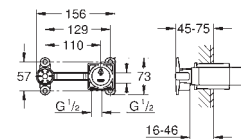

Single-lever mixer 1/2", concealed body
for 2 hole basin mixer
wall installation
without finishing trim set
GROHE SilkMove 35 mm ceramic cartridge
adjustable flow rate limiter
installation depth 45 to 75 mm
DR-brass
installation device