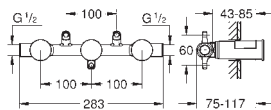

29 025 002 4005176519895

Two-handle basin mixer
concealed body, 1/2"
for 3-hole basin mixer
wall installation
without finishing trim set
DR-brass
installation device
allows for waterproofing of wall construction surrounding the concealed body
with sealing sleeve