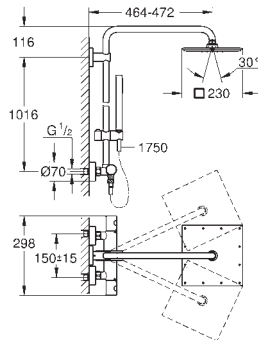

Euphoria System 230
Shower system with thermostat for wall mounting
Consisting of:
horizontal swivable 450 mm projection shower arm
exposed thermostatic shower
with Aquadimmer function
allows change between:
head shower 230 (27 479 000)
material: metal
Rain spray pattern
with ball joint
rotation angle $\pm 15^\circ$
hand shower Euphoria Cube Stick (27 698 000)
adjustable height via gliding element
(12 140 000)
Silverflex shower hose 1750 mm (28 388 000)
GROHE TurboStat compact cartridge
with wax thermoelement
GROHE SafeStop safety button at 38°C
(calibration required)
GROHE SafeStop Plus optional temperature limiter at 43°C included
GROHE DreamSpray perfect spray pattern
GROHE Long-Life Shine durable sparkling sheen
SpeedClean anti-limescale system
Inner WaterGuide for a longer life
TwistStop preventing the hose from twisting
GROHE MetalGrip ergonomically shaped metal handles
suitable for instantaneous heaters from 18 kW/h
minimum flow rate 7 l/min.
optional upgrade: **GROHE EasyReach** tray (26 362)