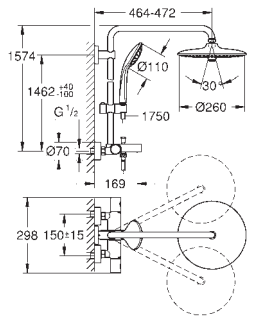

Euphoria System 260

Shower system with bath thermostat for wall mounting

Consisting of:

horizontal swivable 450 mm projection shower arm

exposed thermostatic shower

with Aquadimmer function

allows change between:

head shower Euphoria 260 (26 457)

Rain, SmartRain, Jet

with ball joint

rotation angle $\pm 15^\circ$

bath inlet

separate diverter for hand shower

hand shower Euphoria 110 Massage

(27 239 000)

3 spray patterns:

Rain, Massage, SmartRain

adjustable height via gliding element

Silverflex shower hose 1750 mm (28 388 000)

GROHE TurboStat compact cartridge

with wax thermoelement

GROHE SafeStop safety button at 38°C

(calibration required)

GROHE SafeStop Plus optional temperature limiter at 43°C included

GROHE DreamSpray perfect spray pattern

GROHE Long-Life Shine durable sparkling sheen

GROHE SprayDimmer (Stepless

flow rate reduction)

GROHE Water Saving 9.5 l/min flow limiter

GROHE FastFixation upper bracket adjustable

Inner WaterGuide for a longer life

SpeedClean anti-limescale system

TwistStop preventing the hose from twisting

suitable for instantaneous heaters from 18 kW/h

minimum flow rate 7 l/min.

professional edition