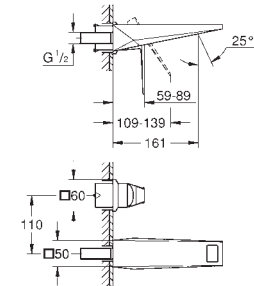

Allure Brilliant
2-hole basin mixer
S-Size
wall mounted
without concealed body
set for final installation for 23 200 000
GROHE Long-Life Shine durable sparkling sheen
GROHE Water Saving 5.0 l/min. flow limiter
spout with integrated mousseur
centre distance 110 mm
projection 161 mm