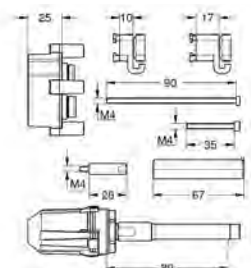

Universal extension set single-lever mixers, 25 mm

fits for concealed single-lever mixers in combination with GROHE Rapido SmartBox