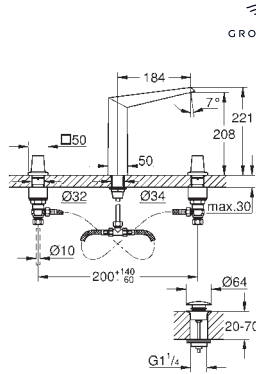

Allure Brilliant
3-hole deck-mount basin mixer
GROHE Water Saving 5.0 l/min. flow limiter
spout with integrated mousseur
red and blue markings on handles for hot and cold water
valves hot/cold with ceramic headparts
Push-open waste set 1 1/4"
pressure-proof, flexible connection hoses
between spout and side valves

technical data
flow pressure min 0.5 bar
recommended pressure 1.0 - 5.0 bar
if static pressure is more than 5 bar fit pressure reducer
avoid major pressure differences between cold and hot water supply
flow rate at 3 bar flow pressure: approx. 5 l/min
max. temperature hot water inlet: 80°C
recommended temperature hot water inlet (energy saving): 60°C

20 664 SD0	stainless steel	4005176763243