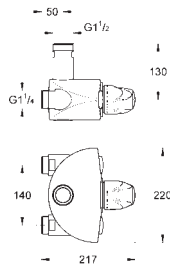

GROHE GROHTHERM XL

Ref. No.   Colour   EAN

35 085 000   Chrome   4005176207068

Grotherm XL
Thermostat mixer 1"
wall mounted
range of use 9l/min to 140l/min
wax thermoelement
temperature scale handles with pre-adjustable
safety stop between 33°C and 43°C
arrangement to make the thermal
disinfection easier
built-in non return valves and dirt strainers as compact service units
connecting thread 1 1/4"
outlet thread 1 1/2"
changeable top/bottom outlet
without connection unions for wall mounting
GROHE Long-Life Shine durable sparkling sheen

35 087 000   Chrome   4005176207082