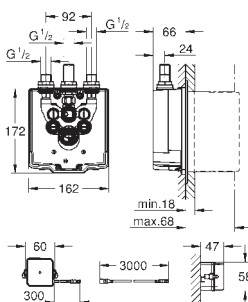

36 416 001 **4005176595394**

**Eurosmart Cosmopolitan E
Concealed control unit**

for shower
with integrated pre-adjustable
thermostatic mixer
suitable for infra-red set 36 415 000 and 36 463 000
2 stop valves
non-return valves with filters
connection housing for power supply
with transformer 100-240 V AC, 50-60 Hz, 6.75 V DC
allows for waterproofing of wall construction surrounding the concealed body
with sealing sleeve