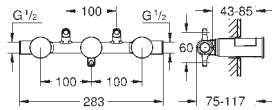

Two-handle basin mixer
concealed body, 1/2"
for 3-hole basin mixer
wall installation
without finishing trim set
DR-brass
installation device
allows for waterproofing of wall construction surrounding the concealed body
with sealing sleeve

29 402 000	Chrome	4005176760037
29 402 DC0	supersteel	4005176760051
29 402 AL0	brushed hard graphite	4005176760044