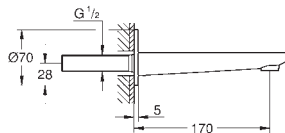

Lineare
Bath spout
wall mounted
GROHE Long-Life Shine durable sparkling sheen
mousseur
male thread 1/2"
projection 170 mm

34 705 000 **Chrome** 4005176413285