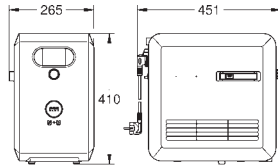

GROHE BLUE PROFESSIONAL

Ref. No.	Colour	EAN
40 554 002		4005176458521

GROHE Blue Professional Cooler and carbonizer

delivers 12 liters of chilled water per hour
colour display with push and turn control
270 Watt cooling unit, 230 V, 50 Hz
type of protection IP 21
CE approved
requires ventilation holes in the bottom of the kitchen cabinet
software set-up and monitoring of filter and CO₂ capacity possible via GROHE Ondus app
push notifications at low filter resp. CO₂ capacity
additional monitoring via GROHE Blue Professional Browser-Monitor possible with Bluetooth 4.0* and WIFI interface for wireless data communication for Apple** and Android devices
Bluetooth range (max. 10 m) varies depending on materials used and walls between transmitter and receiver
compatible only with GROHE Blue taps with push button operation

System requirements Apple

iPhone with iOS 12.0 or higher

System requirements Android

smart phone with Android 6.0 or higher

Mobile devices and GROHE Watersystems App*** are not included in delivery and have to be ordered separately via an authorised Apple store/store/iTunes or Google Play store.

* The Bluetooth word mark and logos are registered trademarks owned by Bluetooth SIG, Inc. and any use of such marks by Grohe AG is under license. Other trademarks and trade names are those of their respective owners.

** Apple, the Apple logo, iPod, iPod Touch, iPhone and iTunes are trademarks of Apple Inc., registered in the U.S. and other countries. Apple is not responsible for the function of this device or its compliance with safety and regulatory standards.

*** Available for free via iTunes app or Google Play store.

This product includes an article which is declared as a hazardous substance. Find more information in the safety data sheet. You can download the safety data at: www.grohe.com/safety-data-sheets/