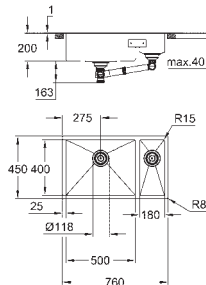

31 576 SD1 stainless steel 4005176607103

K700U

Stainless steel sink

model: K700U 60-S 59.5/45 1.5 rh

mounting type: undermount, top mount or flush mount

material: stainless steel AISI 304 (V2A)

material thickness: 1 mm

GROHE Long-Life Shine finish

finish: satin finish

GROHE Whisper

min. cabinet size: 600 mm

dimensions: 595 x 450 mm

1 bowl: 340 x 400 x 200 mm

0.5 bowl: 180 x 400 x 140 mm

outer radius: R16 (undermount)/R3 (topmount), inner bowl radius: R15

GROHE FastFixation installation system

sink mountable right

cut-out (undermount): 547 x 402 mm (R16)

cut-out (top mount): 580 x 435 mm (R3)

cut-out (flush mount): 580 x 435 mm (R3) (top step outer size: -596 x 451 -R8

deep -3.5 mm)

drainer: Ø 3.5"/90 mm basket strainer waste

accessories included: waste kit, basket strainer waste, mounting set

optional push to open excenter (40 986 SD0)

amount of fasteners included (top mount): 8

amount of fasteners included (undermount): 8