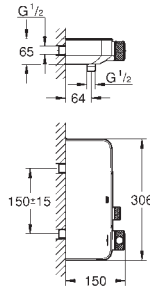

Grohtherm SmartControl
Thermostatic shower mixer 1/2"
wall mounted
GROHE CoolTouch prevents scalding on hot surfaces
GROHE Long-Life Shine durable sparkling sheen
GROHE SafeStop safety button at 38°C
(calibration required)
GROHE SafeStop Plus optional temperature limiter at 43°C included
GROHE TurboStat compact cartridge
with wax thermoelement
GROHE ProGrip with knurl structure
GROHE SmartControl push for ON-OFF, turn for volume adjustment from
GROHE Water Saving to full flow
integrated **GROHE EasyReach** shower tray
shower bottom outlet 1/2"
built-in non return valve
and dirt strainers
protected against backflow

33 192 002 Chrome 4005176887864