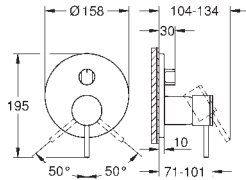

Ref. No.	Colour	EAN
24 356 000	Chrome	4005176762086
24 356 DC0	supersteel	4005176761164
24 356 GL0	cool sunrise	4005176761171
24 356 DA0	warm sunset	4005176761669
24 356 AL0	brushed hard graphite	4005176761652

Atrio

Single-lever mixer with 3-way diverter

set for final installation for
GROHE Rapido SmartBox 35 600/35 604
GROHE SilkMove 46 mm ceramic cartridge
GROHE Long-Life Shine durable sparkling sheen
wall escutcheon with GROHE FastFixation
(covered escutcheon- and shaft sealing, covered fixing)
metal escutcheon, retroactively 6° adjustable
metal lever

3-way diverter

flow performance:
outlet A = 27 l/min,
outlet B = 27 l/min,
outlet C = 27 l/min
without roughing-in-set

35 604 000	4005176698774
GROHE Rapido SmartBox universal rough-in box for concealed installation