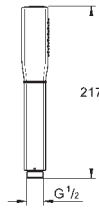

Grandera Stick Hand shower 1 spray Rain spray pattern material: metal GROHE Water Saving 6.6 l/min flow limiter GROHE DreamSpray perfect spray pattern Inner WaterGuide for a longer life GROHE CoolTouch prevents scalding on hot surfaces GROHE Long-Life Shine durable sparkling sheen SpeedClean anti-limescale system Universal Mounting System. Fits all standard shower hoses

26 901 000 Chrome 4005176757518
26 901 IGO chrome/gold 4005176757501