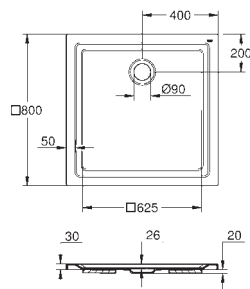

Acrylic shower tray 800 x 800

dimensions: 800 x 800 mm
depth: 30 mm
material: acrylic
diameter of waste outlet: 90 mm
recommended GROHE waste sets: 49 533 000 (vertical) and 49 534 000 (horizontal), sold separately
recommended installation material:
MEPA universal shower tray base unit BW 5 (# 150130) and wall rails for shower trays (# 190032)
or
MEPA mounting frame SF (# 150183)
rim sealing (# 180040)
recommended Poresta installation set # 17014411
recommended Schedel installation set SD 90080

39 306 000 alpine white 4005176346088