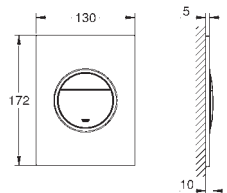

37 601 000	Chrome	4005176416057
37 601 P00	matt chrome	4005176416064
37 601 SH0	alpine white	4005176416071
37 601 DC0	supersteel	4005176416088
37 601 BE0	polished nickel	4005176529009
37 601 EN0	brushed nickel	4005176529047
37 601 GL0	cool sunrise	4005176524271
37 601 GN0	brushed cool sunrise	4005176529016
37 601 DA0	warm sunset	4005176524288
37 601 DL0	brushed warm sunset	4005176529023
37 601 A00	hard graphite	4005176528996
37 601 AL0	brushed hard graphite	4005176529030

Nova Cosmopolitan S

Flush plate

for dual flush or start & stop actuation
for pneumatic drop valve AV1
compatible with Rapid SL/GD2 1.13 m

for vertical installation

130 x 172 mm
made of ABS

GROHE Long-Life Shine durable sparkling sheen

GROHE Water Saving - Less water, perfect flow
flush plate with magnetic holder and fixing brackets included
compatible with Rapid SLX

for use with Rapid SL and Uniset with GD 2 cistern please order shaft 40 911 000 (sold separately)