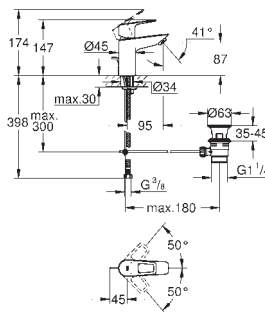

BauLoop
Basin mixer 1/2"
S-Size
monobloc installation
metal lever
GROHE Long-Life 28 mm ceramic cartridge
with temperature limiter
GROHE Long-Life Shine durable sparkling sheen
Lead and Nickel Free Inner Water Ways
GROHE LowFlow mousseur 3.5 l/min
rapid installation system
plastic pop-up waste set 1 1/4"
flexible connection hoses
professional edition

23 879 001 Chrome 4005176554049