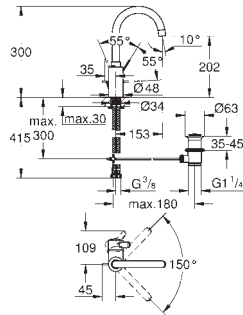

GROHE EUROSMART COSMOPOLITAN

Ref. No. Colour EAN

32 830 001 Chrome 4005176472749

**Eurosmart Cosmopolitan
Single-lever basin mixer 1/2"**
L-Size
monobloc installation
metal lever
covered lever fixing
GROHE SilkMove 35 mm ceramic cartridge
adjustable flow rate limiter
GROHE Long-Life Shine durable sparkling sheen
Lead and Nickel Free Inner Water Ways
GROHE FastFixation installation system
mousseur
swivel tubular spout with stop limiter
pop-up waste set 1 1/4"
flexible connection hoses
optional temperature limiter (46 375 000)

23 933 001 Chrome 4005176584039