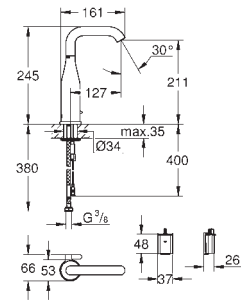

Essence E
Infra-red electronic basin mixer 1/2" with mixing device and adjustable temperature limiter
with infrared sensor for bi-directional communication for monitoring, configuration and servicing
6V lithium battery, type CR-P2
battery lifetime approx. 7 years (150 actuations a day)
GROHE Long-Life Shine durable sparkling sheen
adjustable swivel area 0° / 150° / 360°
laminar spray regulator 5.0 l/min
flexible connection hoses
non-return valve
dirt strainers
with integrated solenoid valve
external battery
rapid installation system
multistage battery status display
7 pre-set programs
auto flush
thermal disinfection
cleaning mode
additional functions and precise settings
by remote control 36 407
CE approved
noise classification 1 in accordance with DIN4109
type of protection faucet IP 59K

COMMERCIAL
FITTINGS