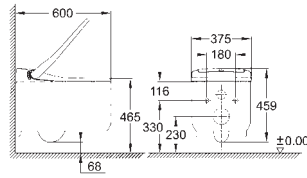

GROHE Hygiene GROHE antibacterial glazing (SIAA Kokin Japanese standard compliant) and non-stick coating ceramic appliance with Aquaceramics technology

GROHE power flush: rimless wash down jet WC with GROHE Triple Vortex flushing technology

GROHE Skin Clean:

2 dedicated adjustable spray arms (1 for anal area, 1 for lady spray)

separate water way for lady spray

oscillating spray (automatic forward and reverse motion of the spray)

pulsating spray for massage

adjustable spray intensity

automatic pre- and post-rinsing of spray nozzle with fresh water

integrated instant heater provides unlimited warm water

adjustable temperature

Additional functions

warm air dryer with adjustable temperature

odor extraction with filter

PlasmaCluster function - ion technology

descaling function

Duroplast WC seat and lid with automatic opening/close function

soft close

infra-red user detection

seat control operation

power switch

inside bowl night light

hidden water supply and power supply connection

remote control

smart phone app for iOS and Android

includes:

manual remote controller with wall-mounted holder

active carbon filter for odour absorption

water supply connection set for concealed cistern

nozzle guard

pressure 0.05 - 1 MPa (0.5 - 10 bar)

nominal voltage 220-240 V AC

main frequency 50-60 Hz

type of protection IPX4

complies with EN 1717

CE approved