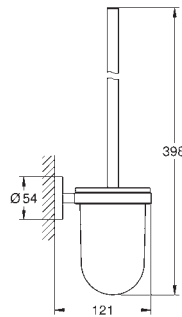

40 374 001	★ Chrome	4005176326400
40 374 DC1	★ supersteel	4005176412486
40 374 BE1	polished nickel	4005176430190
40 374 EN1	brushed nickel	4005176430282
40 374 GL1	★ cool sunrise	4005176429446
40 374 GN1	★ brushed cool sunrise	4005176429897
40 374 DA1	★ warm sunset	4005176429293
40 374 DL1	★ brushed warm sunset	4005176430046
40 374 A01	hard graphite	4005176429590
40 374 AL1	★ brushed hard graphite	4005176429743

Essentials

Toilet brush set

material: glass / metal
wall mounted
concealed fastening

GROHE Long-Life Shine durable sparkling sheen

suitable for screwing (including screws and dowels) or gluing (glue 40 915 000 sold separately)

40 791 001	white	4005176323409
40 791 KS1	velvet black	4005176336379

Spare Brush Head