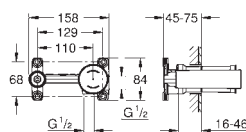

Single-lever mixer 1/2", universal concealed body
for 2 hole basin mixer
wall installation
without finishing trim set
GROHE SilkMove 35 mm ceramic cartridge
adjustable flow rate limiter
with temperature limiter
spout can be positioned on the right or left
DR-brass
installation device
allows for waterproofing of wall construction surrounding the concealed body
with sealing sleeve