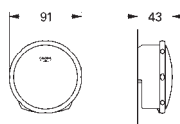

Talentofill
Inlet, pop-up and waste-system
set for final installation
escutcheon
supply part
waste plug
fixing set

in combination with Talentofill
28 990 000/28 991 000

19 025 000 **Chrome** 4005176209154