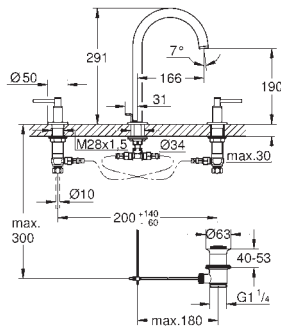

Atrio Basin mixer, 1/2" XL-Size
 for free-standing basins
 ceramic headparts 1/2", 90°
GROHE Long-Life Shine durable sparkling sheen
GROHE EcoJoy 5.7 l/min laminar mousseur
 rapid installation system
 swivel tubular spout with mousseur and stop limiter
 Push-open waste set 1 1/4"
 flexible connection hoses
 with cross handles
 Two different sets of caps included. One set with „H“ and „C“ marking, one set without marking.