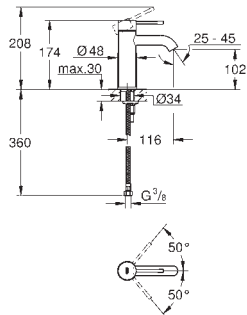

24 172 001 ★	Chrome	4005176698316
24 172 DC1 ★	supersteel	4005176712081
24 172 GL1 ★	cool sunrise	4005176712111
24 172 GN1 ★	brushed cool sunrise	4005176712128
24 172 DA1 ★	warm sunset	4005176712074
24 172 DL1 ★	brushed warm sunset	4005176712098
24 172 A01	hard graphite	4005176712043
24 172 AL1 ★	brushed hard graphite	4005176712050

Essence
Basin mixer 1/2"
S-Size
monobloc installation
metal lever
28 mm ceramic cartridge
with **GROHE SilkMove**
with temperature limiter
GROHE Long-Life Shine durable sparkling sheen
GROHE Water Saving mousseur 5.7 l/min
GROHE AquaGuide adjustable mousseur
GROHE FastFixation Plus installation system
smooth body
flexible connection hoses
professional edition
replaces Essence basin mixer 23 590 xx1