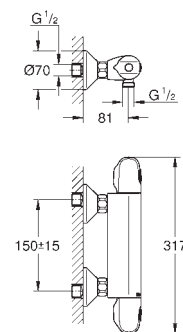

Grohtherm 1000
Thermostatic shower mixer 1/2"
wall mounted
GROHE CoolTouch safety housing
GROHE Long-Life Shine durable sparkling sheen
GROHE MetalGrip ergonomically shaped metal handles
GROHE SafeStop safety button at 38°C
(calibration required)
GROHE SafeStop Plus integrated temperature
limiter at max 50°C
GROHE Turbostat C3 compact cartridge
with wax thermoelement
integrated mixed water shut off
volume handle with **GROHE EcoButton**
(economy button with individually
adjustable economy stop)
ceramic headpart 1/2", 180°
shower bottom outlet 1/2"
built-in non return valves
dirt strainers
S-unions
protected against backflow
metal escutcheon
GROHE Water Saving - Less water, perfect flow
professional edition