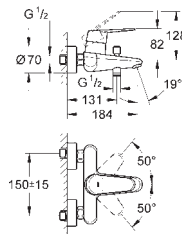

Eurodisc Cosmopolitan
Single-lever bath/shower mixer 1/2"
wall mounted, metal lever
GROHE SilkMove 46 mm ceramic cartridge
GROHE Long-Life Shine durable sparkling sheen
adjustable flow rate limiter
adjustable minimum flow rate 2.5 l/min
automatic diverter: bath/shower
mousseur, integrated non-return valve
in the shower outlet 1/2"
S-unions
protected against backflow
optional temperature limiter (46 308 000)