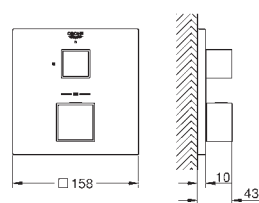

Grohtherm Cube
Thermostatic mixer for 1 outlet with shut off valve
set for final installation for
GROHE Rapido SmartBox 35 600/35 604
GROHE TurboStat compact cartridge
with wax thermoelement
GROHE Long-Life Shine durable sparkling sheen wall escutcheon with **GROHE FastFixation** (covered escutcheon- and shaft sealing, covered fixing)
metal escutcheon, retroactively 6° adjustable
GROHE SafeStop safety button at 38°C
(calibration required)
GROHE SafeStop Plus optional temperature limiter at 43°C or 46°C included
built-in non return valve
and dirt strainers
ceramic stop valve, 120°
flow performance:
outlet B = 27 l/min
outlet C = 30 l/min
without roughing-in-set

35 604 000		4005176698774

GROHE Rapido SmartBox universal rough-in box for concealed installation

24 154 000	Chrome	4005176481185
24 154 DC0	supersteel	4005176574238
24 154 AL0	brushed hard graphite	4005176585920