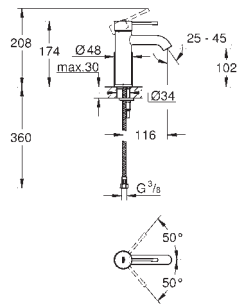

24 172 KF1	phantom black	4005176782398

Essence
Basin mixer 1/2"
S-Size
monobloc installation
metal lever
28 mm ceramic cartridge
with **GROHE SilkMove**
with temperature limiter
GROHE Long-Life Shine finish
GROHE Water Saving mousseur 5.7 l/min
GROHE AquaGuide adjustable mousseur
GROHE FastFixation Plus installation system
smooth body
flexible connection hoses