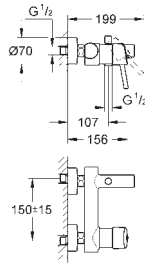

GROHE CONCETTO

Ref. No. Colour EAN

32 211 001 Chrome 4005176889028

Concetto
Single-lever bath/shower mixer 1/2"
wall mounted
metal lever
GROHE SilkMove 46 mm ceramic cartridge
GROHE Long-Life Shine durable sparkling sheen
adjustable flow rate limiter
automatic diverter: bath/shower
mousseur
integrated non-return valve
in the shower outlet 1/2"
S-unions
protected against backflow
optional temperature limiter (46 308 000)

34 766 000 Chrome 4005176612039