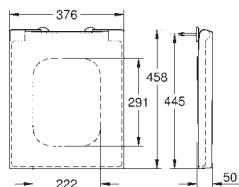

39 488 000 alpine white **4005176442735**
Cube Ceramic
WC seat soft close
 with lid
 quick release function
 detachable
 material: Duroplast
 including fixation set
 stainless steel hinges
 easy fixation from above
 weight bearing capacity 150 kg
 compatible with all Cube Ceramic bowls