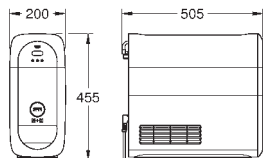

GROHE BLUE HOME

Ref. No.

Colour

EAN

40 711 001

4005176454301

GROHE Blue Home Cooler

180 Watt cooling unit, 230 V, 50 Hz

sound level in standby 44 dB(A)

delivers 3 liters of chilled sparkling water per hour

CE approved

requires ventilation holes in the bottom of the kitchen cabinet

software set-up and monitoring of filter and CO₂ capacity possible via GROHE Ondus app

with Bluetooth 4.0* and WIFI interface for wireless data communication

for Apple** and Android devices

Bluetooth range (max. 10 m) varies depending on materials used and walls

between transmitter and receiver

adjustable for GROHE Blue filter S-Size, GROHE Blue activated

carbon filter and GROHE Blue magnesium + zinc filter

System requirements Apple

iPhone with iOS 12.0 or higher

System requirements Android

smart phone with Android 6.0 or higher

Mobile devices and GROHE Watersystems App*** are not included in delivery and have to be ordered separately via an authorised Apple store/store/iTunes or Google Play store.

* The Bluetooth word mark and logos are registered trademarks owned by Bluetooth SIG, Inc. and any use of such marks by Grohe AG is under license. Other trademarks and trade names are those of their respective owners.

** Apple, the Apple logo, iPod, iPod Touch, iPhone and iTunes are trademarks of Apple Inc., registered in the U.S. and other countries. Apple is not responsible for the function of this device or its compliance with safety and regulatory standards.

*** Available for free via iTunes app or Google Play store.

to be equipped with a non-return valve EA approved by Belgaqua

KITCHEN
FITTINGS