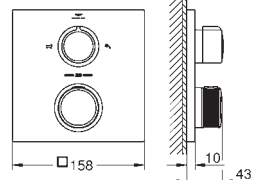

Allure
Thermostat for concealed installation with 2-way diverter hand shower/bath filler

set for final installation for
GROHE Rapido SmartBox 35 600/35 604

GROHE TurboStat compact cartridge
with wax thermoelement

GROHE Long-Life Shine durable sparkling sheen
wall escutcheon with **GROHE FastFixation**
(covered escutcheon- and shaft sealing, covered fixing)
metal escutcheon, retroactively 6° adjustable
printed hand shower and bath filler symbol

GROHE SafeStop safety button at 38°C
(calibration required)

GROHE SafeStop Plus optional temperature limiter at 43°C or 46°C included

GROHE AquaDimmer, integrated shut off/diverter valve

flow performance:

outlet B = 27 l/min

outlet C = 30 l/min

without roughing-in-set

35 604 000 4005176698774
GROHE Rapido SmartBox universal rough-in box for concealed installation

25 221 001	Chrome	4005176509438
25 221 GN1	brushed cool sunrise	4005176509254
25 221 DL1	brushed warm sunset	4005176509315
25 221 A01	hard graphite	4005176509414