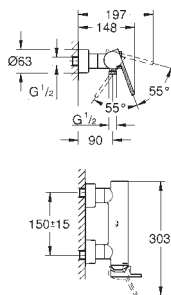

GROHE Plus
Single-lever shower mixer 1/2"
wall mounted
metal lever
GROHE SilkMove 35 mm ceramic cartridge
with temperature limiter
GROHE Long-Life Shine durable sparkling sheen
shower outlet 1/2"
integrated non-return valve
covered S-unions
protected against backflow
min. recommended pressure 1.0 bar