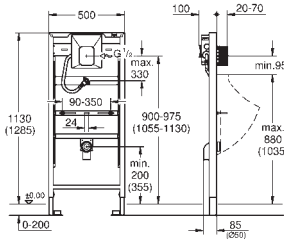

GROHE RAPID SL FOR URINAL

Ref. No. Colour EAN

38 786 001 4005176864025

Rapid SL
Element for urinal with GROHE Rapido U
1.13 and 1.30 m installation height
for manual actuation or Tectron
infra-red electronic 6 V or 230 V
for on-the-wall installations or studed walls
height adjustable fitting connections
HT-outlet bend Ø 50 mm
fixing bolts M8, with fixing device
for the ceramic
inlet connection and inlet connecting set
water group with stop valve
flow pressure min 0.5 bar
operating pressure max 10 bar
flush aid
functional unit checked ex factory
water supply connections 1/2" outer thread
connecting box for mains supply 230 V
installation box with gasket
inspection shaft incl. protection during
construction phase
for on-the-wall installation please order wall brackets 38 558 00M (sold
separately)

38 803 001 4005176864049