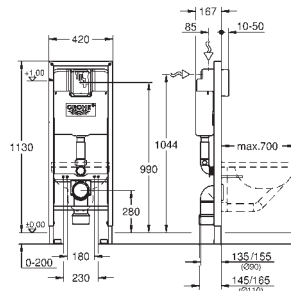

GROHE RAPID SL FOR THE DISABLED

Ref. No. Colour EAN

38 675 001 **4005176863516**

Rapid SL
Element for WC, 1.13 m installation height, 0.42 m width
with flush cistern 6 - 3 l
for WC bowls 70 cm projection
for on-the-wall installations or studded walls
powder coated steel frame, self-supporting
TÜV approved
2 WC fixing bolts
fixing device for ceramic
distance of fixing bolts 180/230 mm
outlet bend Ø 90 mm
depth adjustable
reducer Ø 90/110 mm
inlet and outlet connecting set
Insulated against condensation
1/2" water supply connection including integrated
angle valve and push fit flexible hose union
for on-the-wall installation please order wall brackets 38 558 00M (sold
separately)
for the mounting of support rails for the disabled please order
fixing element 38 559 001 (sold separately)

39 140 000 **4005176315268**