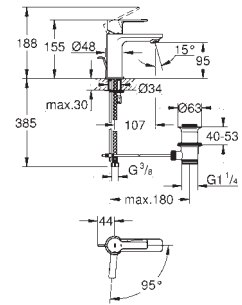

23 791 001	Chrome	4005176409097
23 791 DC1	supersteel	4005176412707
23 791 AL1	brushed hard graphite	4005176586125

Lineare
Basin mixer 1/2"
XS-Size
 monobloc installation
 metal lever
 28 mm ceramic cartridge
 with **GROHE SilkMove**
 with temperature limiter
GROHE Long-Life Shine durable sparkling sheen
GROHE Water Saving SpeedClean mousseur 5.7 l/min
GROHE FastFixation Plus installation system
 smooth body with push-open pop-up waste set 1 1/4"
 flexible connection hoses