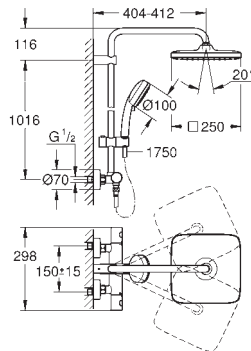

Tempesta Cosmopolitan System 250 Cube
Shower system with thermostat for wall mounting
Consisting of:
horizontal swivable 390 mm projection shower arm
exposed thermostatic shower
with Aquadimmer function
allows change between:
head shower Tempesta 250 Cube (26 685)
spray pattern:
Rain
head shower with white rear cover
with ball joint
rotation angle $\pm 10^\circ$
GROHE Water Saving 9.5 l/min flow limiter
hand shower Tempesta Cosmopolitan 100 (27 571 001)
2 spray patterns:
Rain, Jet
GROHE Water Saving 5.7 l/min. flow limiter
adjustable height via gliding element
Rotaflex shower hose 1750 mm 1/2" x 1/2" (28 410)
GROHE Water Saving - Less water, perfect flow
GROHE TurboStat compact cartridge
with wax thermoelement
GROHE SafeStop safety button at 38°C
(calibration required)
GROHE SafeStop Plus optional temperature limiter at 43°C included
GROHE DreamSpray perfect spray pattern
GROHE Long-Life Shine durable sparkling sheen
SpeedClean anti-limescale system
Inner WaterGuide for a longer life
TwistStop preventing the hose from twisting
suitable for instantaneous heaters from 18 kW/h
minimum flow rate 7 l/min.
optional upgrade: **GROHE EasyReach** tray (26 362)
professional edition