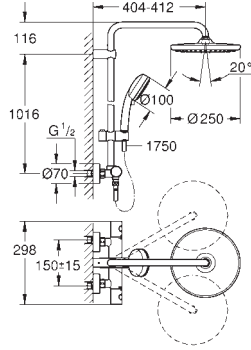

GROHE TEMPESTA SYSTEM

Ref. No.	Colour	EAN
26 670 000	Chrome	4005176580574

Tempesta Cosmopolitan System 250
Shower system with thermostat for wall mounting
Consisting of:
horizontal swivable 390 mm projection shower arm
exposed thermostatic shower
with Aquadimmer function
allows change between:
head shower Tempesta 250 (26 666)
spray pattern:
Rain
head shower with white rear cover
with ball joint
rotation angle $\pm 10^\circ$
GROHE Water Saving 9.5 l/min flow limiter
hand shower Tempesta Cosmopolitan 100 (27 571 001)
2 spray patterns:
Rain, Jet
GROHE Water Saving 5.7 l/min. flow limiter
adjustable height via gliding element
Rotaflex shower hose 1750 mm 1/2" x 1/2" (28 410)
GROHE Water Saving - Less water, perfect flow
GROHE TurboStat compact cartridge
with wax thermoelement
GROHE SafeStop safety button at 38°C
(calibration required)
GROHE SafeStop Plus optional temperature limiter at 43°C included
GROHE DreamSpray perfect spray pattern
GROHE Long-Life Shine durable sparkling sheen
SpeedClean anti-limescale system
Inner WaterGuide for a longer life
TwistStop preventing the hose from twisting
suitable for instantaneous heaters from 18 kW/h
minimum flow rate 7 l/min.
optional upgrade: **GROHE EasyReach** tray (26 362)
professional edition

SHOWERS

26 689 000	Chrome	4005176580765