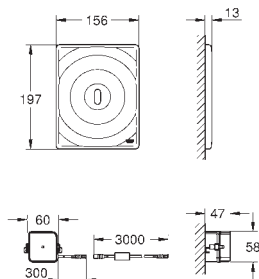

Tectron Surf
Infra-red electronic for WC flushing cistern
with infrared sensor for bi-directional communication for monitoring, configuration and servicing
GROHE Long-Life Shine durable sparkling sheen with transformer 100-230 V AC, 50-60 Hz, 6 V DC
for flushing cistern GD 2 / Rapid SL 1.13 m only
servo motor
concealed installation
front plate 156 x 197 mm
infra-red control
7 pre-set programs
auto flush
cleaning mode
pre-flush on/off
additional functions and precise settings by remote control 36 407
adjustable flush (3 - 9 l) by hand or remote
CE approved
for use with Rapid SLX please order shaft 66 791 000 (sold separately)

37 419 000 Chrome 4005176933806

37 419 SD0 stainless steel 4005176933813