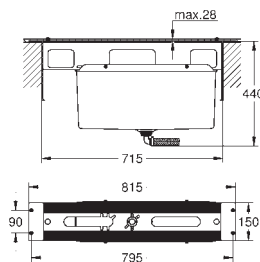

GROHE ESSENCE

Ref. No.	Colour	EAN
25 251 001 ★	Chrome	4005176698361
25 251 DC1 ★	supersteel	4005176711862
25 251 GL1 ★	cool sunrise	4005176711893
25 251 DA1 ★	warm sunset	4005176711855
25 251 DL1 ★	brushed warm sunset	4005176711114
25 251 A01	hard graphite	4005176711824
25 251 AL1 ★	brushed hard graphite	4005176711831

Essence

4-hole single-lever bath combination

GROHE SilkMove 35 mm ceramic cartridge with temperature limiter

GROHE Long-Life Shine durable sparkling sheen pre-assembled spout fixing

single lever mixer operating element

metal lever

bath inlet with mousseur

diverter bath/shower

for chrome: hand shower 27400000

metal shower hose 2000 mm (always chrome for any colour of the set)

flexible connection hoses

connection for shower hose

protected against backflow

for use with 29 037 000

professional edition

replaces Essence four-hole bath combination 19 578 xx1

19 976 001	Chrome	4005176307218

Essence

3-hole single-lever bath combination

Three hole installation

GROHE SilkMove 35 mm ceramic cartridge

GROHE Long-Life Shine durable sparkling sheen

single lever mixer operating element

diverter bath/shower

hand shower 27 400 000

metal shower hose 2000 mm (always chrome for any colour of the set)

flexible connection hoses

connection for shower hose

protected against backflow

for use with 29 037 000

for combination with 28 990 / 28 991

29 037 000		4005176865749

4/5-hole bath combination (optional) baseframe for installation under tiled surround

base frame

drainage box with

integrated outlet for splash water

caps to cover screw fixations always come in chrome color