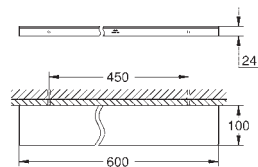

Ref. No.	Colour	EAN
40 965 001	Chrome	4005176531125
40 965 GN1	brushed cool sunrise	4005176531163
40 965 DL1	brushed warm sunset	4005176531187
40 965 A01	hard graphite	4005176531194

Allure
Shelf
wall mounted
material: glass / metal
concealed fastening
width 600 mm
depth 100 mm
GROHE Long-Life Shine durable sparkling sheen