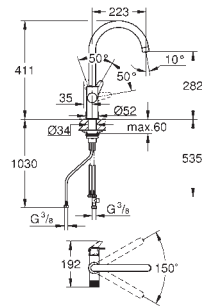

*** Available for free via iTunes app or Google Play store.

to be equipped with a non-return valve EA approved by Belgaqua

KITCHEN
FITTINGS

GROHE BLUE PURE

Ref. No. Colour EAN

30 580 000 Chrome 4005176744891