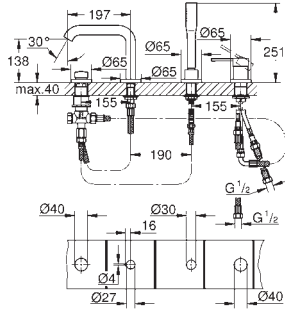

GROHE ESSENCE

Ref. No.	Colour	EAN
25 251 001 ★	Chrome	4005176698361
25 251 DC1 ★	supersteel	4005176711862
25 251 GL1 ★	cool sunrise	4005176711893
25 251 DA1 ★	warm sunset	4005176711855
25 251 DL1 ★	brushed warm sunset	4005176711114
25 251 A01	hard graphite	4005176711824
25 251 AL1 ★	brushed hard graphite	4005176711831

Essence

4-hole single-lever bath combination

GROHE SilkMove 35 mm ceramic cartridge with temperature limiter

GROHE Long-Life Shine durable sparkling sheen pre-assembled spout fixing

single lever mixer operating element

metal lever

bath inlet with mousseur

diverter bath/shower

for chrome: hand shower 27400000

metal shower hose 2000 mm (always chrome for any colour of the set)

flexible connection hoses

connection for shower hose

protected against backflow

for use with 29 037 000

professional edition

replaces Essence four-hole bath combination 19 578 xx1

19 976 001	Chrome	4005176307218

Essence

3-hole single-lever bath combination

Three hole installation

GROHE SilkMove 35 mm ceramic cartridge

GROHE Long-Life Shine durable sparkling sheen

single lever mixer operating element

diverter bath/shower

hand shower 27 400 000

metal shower hose 2000 mm (always chrome for any colour of the set)

flexible connection hoses

connection for shower hose

protected against backflow

for use with 29 037 000

for combination with 28 990 / 28 991