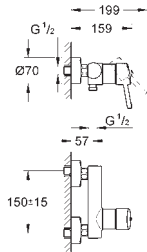

Concetto

Single-lever shower mixer 1/2"

wall mounted, metal lever
GROHE SilkMove 46 mm ceramic cartridge
GROHE Long-Life Shine durable sparkling sheen
adjustable flow rate limiter
shower bottom outlet 1/2" with
integrated non return-valve, S-unions
protected against backflow
optional temperature limiter (46 308 000)
noise classification 1 in accordance
with DIN4109

34 765 000 Chrome 4005176612022