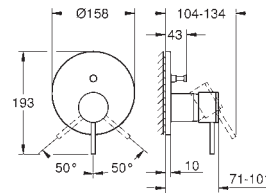

Ref. No.	Colour	EAN
24 355 000	Chrome	4005176762079
24 355 DC0	supersteel	4005176761638
24 355 GL0	cool sunrise	4005176761645
24 355 DA0	warm sunset	4005176761621
24 355 AL0	brushed hard graphite	4005176761614

Aerio
Single-lever mixer with 2-way diverter
set for final installation for
GROHE Rapido SmartBox 35 600/35 604
GROHE SilkMove 46 mm ceramic cartridge
GROHE Long-Life Shine durable sparkling sheen
wall escutcheon with **GROHE FastFixation**
(covered escutcheon- and shaft sealing, covered fixing)
metal escutcheon, retroactively 6° adjustable
metal lever
automatic 2-way diverter
flow performance:
outlet B = 27 l/min, outlet C = 27 l/min
without roughing-in-set

35 604 000 4005176698774
GROHE Rapido SmartBox universal rough-in box for concealed installation