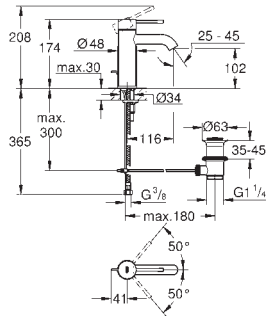

rapid installation system

pull out spout with mousseur

integrated non-return valve

pop-up waste set 1 1/4"

flexible connection hoses

GROHE ESSENCE

Ref. No.	Colour	EAN
24 171 001 ★	Chrome	4005176698309
24 171 DC1 ★	supersteel	4005176711466
24 171 GL1 ★	cool sunrise	4005176711497
24 171 GN1 ★	brushed cool sunrise	4005176712036
24 171 DA1 ★	warm sunset	4005176711459
24 171 DL1 ★	brushed warm sunset	4005176711473
24 171 A01	hard graphite	4005176711428
24 171 AL1 ★	brushed hard graphite	4005176711435