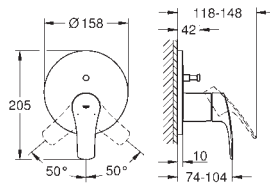

24 043 003 Chrome 4005176613548

Eurosmart
Single-lever mixer with 2-way diverter
set for final installation for
GROHE Rapido SmartBox 35 600/35 604
GROHE SilkMove 46 mm ceramic cartridge
GROHE Long-Life Shine durable sparkling sheen
wall escutcheon with **GROHE FastFixation**
(covered escutcheon- and shaft sealing, covered fixing)
metal escutcheon, retroactively 6° adjustable
automatic 2-way diverter
flow performance:
outlet B = 27 l/min, outlet C = 27 l/min
without roughing-in-set
metal lever
professional edition

35 604 000 4005176698774
GROHE Rapido SmartBox universal rough-in box for concealed installation