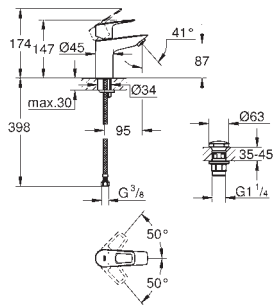

BauLoop
Basin mixer 1/2"
S-Size
monobloc installation
metal lever
GROHE Long-Life 28 mm ceramic cartridge
with temperature limiter
GROHE Long-Life Shine durable sparkling sheen
Lead and Nickel Free Inner Water Ways
GROHE LowFlow mousseur 3.5 l/min
rapid installation system
smooth body with plastic push open waste set 1 1/4"
flexible connection hoses
professional edition

23 762 001 Chrome 4005176555763