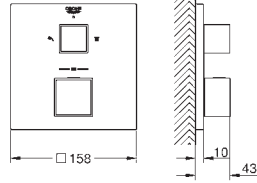

Ref. No. Colour EAN

24 154 000 Chrome 4005176481185
24 154 DC0 supersteel 4005176574238
24 154 AL0 brushed hard graphite 4005176585920

Grotherm Cube
Thermostatic shower mixer for 2 outlets with integrated shut off/diverter valve

set for final installation for
GROHE Rapido SmartBox 35 600/35 604
GROHE TurboStat compact cartridge
with wax thermoelement
GROHE Long-Life Shine durable sparkling sheen
wall escutcheon with **GROHE FastFixation**
(covered escutcheon- and shaft sealing, covered fixing)
metal escutcheon, retroactively 6° adjustable
printed head and hand shower symbol
GROHE SafeStop safety button at 38°C
(calibration required)
GROHE SafeStop Plus optional temperature limiter at 43°C or 46°C included
GROHE AquaDimmer, integrated shut off/diverter valve
flow performance:
outlet B = 27 l/min
outlet C = 30 l/min
without roughing-in-set

35 604 000 4005176698774
GROHE Rapido SmartBox universal rough-in box for concealed installation

24 155 000 Chrome 4005176481192
24 155 DC0 supersteel 4005176574245
24 155 AL0 brushed hard graphite 4005176585937