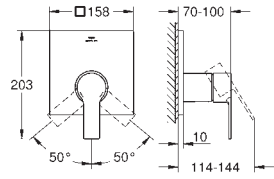

19 317 001	Chrome	4005176513756
19 317 GN1	brushed cool sunrise	4005176513572
19 317 DL1	brushed warm sunset	4005176513633
19 317 A01	hard graphite	4005176513732

Allure
Single-lever shower mixer trim
set for final installation for
GROHE Rapido SmartBox 35 600/35 604
GROHE SilkMove 46 mm ceramic cartridge
GROHE Long-Life Shine durable sparkling sheen
wall escutcheon with **GROHE FastFixation**
(covered escutcheon- and shaft sealing, covered fixing)
metal escutcheon, retroactively 6° adjustable
metal lever
flow performance:
outlet B or C = 30 l/min
without roughing-in-set

35 604 000 4005176698774
GROHE Rapido SmartBox universal rough-in box for concealed installation