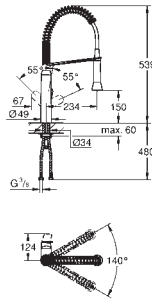

heat proof glass with GROHE Red decor

dish washer safe

volume 250 ml

GROHE K7

Ref. No.	Colour	EAN
32 950 000	Chrome	4005176879838
32 950 DC0	supersteel	4005176879845

K7
Single-lever sink mixer 1/2"
 monobloc installation
GROHE Long-Life Shine finish
GROHE SilkMove 35 mm ceramic cartridge
 professional spray
 diverter: mousseur/shower jet
 automatic return to mousseur
 metal spray
 adjustable flow rate limiter
 swivel spout
 swivel area 140°
 protected against backflow
 flexible connection hoses
 rapid installation system