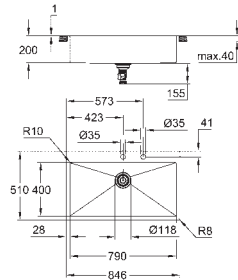

GROHE STAINLESS STEEL SINKS

Ref. No. Colour EAN

31 584 SD1 stainless steel 4005176607172

K800

Stainless steel sink

model: K800 90-S 84.6/51 1.0

mounting type: top mount or flush mount

material: stainless steel AISI 304 (V2A)

material thickness: 1 mm

GROHE Long-Life Shine finish

finish: satin finish

GROHE Whisper

min. cabinet size: 900 mm

dimensions: 846 x 510 mm

1 bowl: 790 x 400 x 200 mm

outer radius: R3, inner bowl radius: R10

GROHE FastFixation installation system

cut-out (top mount): 831 x 495 mm (R3)

cut-out (flush mount): 831 x 495 mm (R3) (top step outer size: -847 x 511 -R8

deep -3.5 mm)

waste: Ø 3.5"/90 mm waste strainer with automatic waste fitting

accessories included: automatic waste fitting with rotary handle,

waste kit, basket strainer waste, mounting set

optional push to open excenter (40 986 SD0)

amount of fasteners included (top mount): 10

31 585 SD1 stainless steel 4005176607189

K800

Stainless steel sink

model: K800 120-S 102.4/51 2.0

mounting type: top mount or flush mount

material: stainless steel AISI 304 (V2A)

material thickness: 1 mm

GROHE Long-Life Shine finish

finish: satin finish

GROHE Whisper

min. cabinet size: 1200 mm

dimensions: 1024 x 510 mm

1 bowl: 462 x 400 x 200 mm

2 bowl: 462 x 400 x 200 mm

outer radius: R3, inner bowl radius: R10

GROHE FastFixation installation system

cut-out (top mount): 1009 x 495 mm (R3)

cut-out (flush mount): 1009 x 495 mm (R3) (top step outer size: -1025 x 511 -R8

deep -3.5 mm)

waste: Ø 3.5"/90 mm waste strainer with automatic waste fitting

accessories included: automatic waste fitting with rotary handle,

waste kit, basket strainer waste, mounting set

optional push to open excenter (40 986 SD0)

amount of fasteners included (top mount): 12