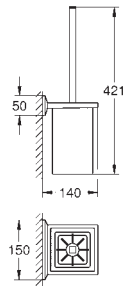

40 900 000	Chrome	4005176754371

Allure Brilliant
Toilet brush set
material: glass / metal
wall mounted
concealed fastening
GROHE Long-Life Shine durable sparkling sheen