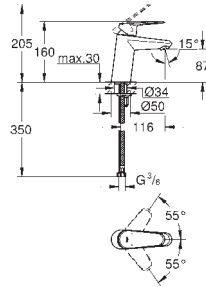

GROHE EURODISC COSMOPOLITAN

Ref. No.	Colour	EAN
32 469 20E	Chrome	4005176908835

**Eurodisc Cosmopolitan
Basin mixer 1/2"**
S-Size
metal lever
monobloc installation
GROHE SilkMove 35 mm ceramic cartridge
adjustable flow rate limiter
adjustable minimum flow rate 2.5 l/min
temperature limiter
GROHE Long-Life Shine durable sparkling sheen
GROHE Water Saving SpeedClean mousseur 5.7 l/min
GROHE FastFixation installation system
with centering support
smooth body
flexible connection hoses
noise classification 1 in accordance
with DIN4109

32 469 20L	Chrome	4005176917110