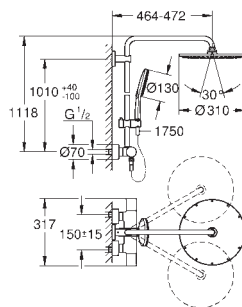

Rainshower SmartActive 310
Shower system with thermostat for wall mounting
Consisting of:
horizontal swivable 450 mm projection shower arm
exposed thermostatic shower
with Aquadimmer function
allows change between:
Rainshower Cosmopolitan 310 head shower (27 477 000)
material: metal
with ball joint
rotation angle $\pm 15^\circ$
hand shower Rainshower SmartActive 130 (26 544)
adjustable height via gliding element
Silverflex shower hose 1750 mm (28 388 000)
GROHE TurboStat compact cartridge
with wax thermoelement
GROHE SafeStop safety button at 38°C
(calibration required)
GROHE SafeStop Plus optional temperature limiter at 43°C included
GROHE CoolTouch prevents scalding on hot surfaces
GROHE DreamSpray perfect spray pattern
GROHE SmartTip showering spray selection via push of a ring
GROHE Long-Life Shine durable sparkling sheen
GROHE FastFixation upper bracket adjustable
SpeedClean anti-limescale system
suitable for instantaneous heaters from 18 kW/h
minimum flow rate 7 l/min.

27 968 001 Chrome 4005176533006
ditto, with GROHE EcoJoy 9.5 l/min flow limiter