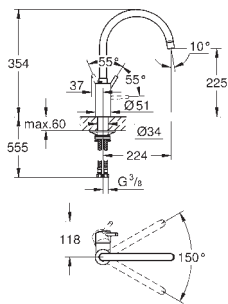

GROHE CONCETTO

Ref. No. Colour EAN

32 661 003 Chrome 4005176466823
32 661 DC3 supersteel 4005176466830

Concetto
Single-lever sink mixer 1/2"
high spout
monobloc installation
GROHE Long-Life Shine durable sparkling sheen
GROHE SilkMove 35 mm ceramic cartridge
Lead and Nickel Free Inner Water Ways
mousseur
adjustable flow rate limiter
swivel tubular spout
selectable swivel area : 0° / 150°
flexible connection hoses
metal fixation set