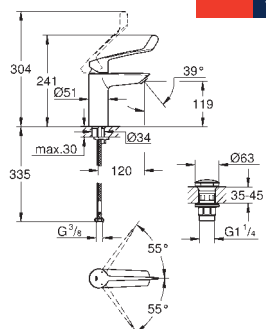

**Eurosmart
Basin mixer 1/2"**
M-Size
monobloc installation
long metal lever
lever length 156 mm
GROHE SilkMove 35 mm ceramic cartridge
adjustable flow rate limiter
with temperature limiter
laminar flow straightener 9 l/min
GROHE FastFixation installation system
smooth body with push-open pop-up waste set 1 1/4"
flexible connection hoses
professional edition