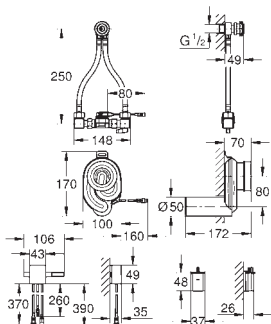

GROHE ELECTRONIC ACTUATIONS FOR URINAL

Ref. No.   Colour   EAN

39 367 000

4005176341533

Temperature sensor for urinal

6V lithium battery, type CR-P2
with water connection set and stop valve
Waste trap with temperature sensor
cartridge with solenoid valve and dirt strainer
flow pressure min 0.5 bar
operating pressure max 10 bar
7 pre-set programs
auto flush
cleaning mode
pre-flush on/off
CE approved
only for certain urinal ceramics, check online TPI

39 369 000

4005176341557