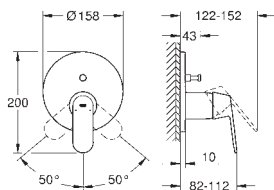

Eurosmart Cosmopolitan

Single-lever mixer with 2-way diverter

set for final installation for

GROHE Rapido SmartBox 35 600/35 604

GROHE SilkMove 46 mm ceramic cartridge

GROHE Long-Life Shine durable sparkling sheen

wall escutcheon with **GROHE FastFixation**

(covered escutcheon- and shaft sealing, covered fixing)

metal escutcheon, retroactively 6° adjustable

metal lever

automatic 2-way diverter

flow performance:

outlet B = 27 l/min, outlet C = 27 l/min

without roughing-in-set

35 604 000

4005176698774

GROHE Rapido SmartBox universal rough-in box for concealed installation

25 219 001 Chrome 4005176466373