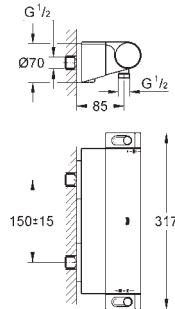

Grohtherm 2000
Thermostatic shower mixer 1/2"
wall mounted
GROHE CoolTouch safety housing
GROHE Long-Life Shine durable sparkling sheen
GROHE Aqua Paddle ergonomically shaped handles
GROHE SafeStop safety button at 38°C
(calibration required)
GROHE TurboStat compact cartridge
with wax thermoelement
GROHE SafeStop Plus integrated temperature limiter at max 50°C
integrated mixed water shut off
volume handle with **GROHE EcoButton**
(economy button with individually adjustable economy stop)
ceramic headpart 1/2", 180°
shower bottom outlet 1/2"
integrated flow limiter 14 l/min in the shower outlet
built-in non return valves
dirt strainers
protected against backflow
covered S-unions
GROHE EasyReach shower tray
removable for easy cleaning
chrome
GROHE Water Saving - Less water, perfect flow