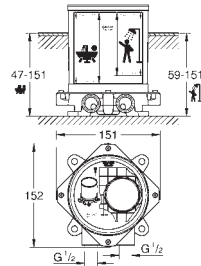

29 086 000	4005176935497

Rough-in set 1/2"
for floor-mounted tub spouts and mixers
without finishing trim set
installation plate with 360° horizontal and 3° vertical adjustment
installation depth 47-151 mm
depth compensation 104 mm
two 1/2" female connections (hot/cold supplies)
flushing plug