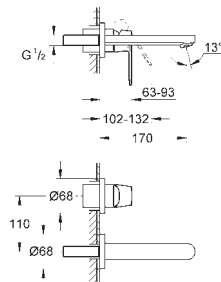

Eurosmart Cosmopolitan
2-hole basin mixer
S-Size
wall mounted
set for final installation for 23 571 000
without concealed body
metal escutcheon
metal lever
GROHE Long-Life Shine durable sparkling sheen
GROHE AquaGuide adjustable mousseur
centre distance 110 mm
projection 170 mm

23 571 000 4005176334276