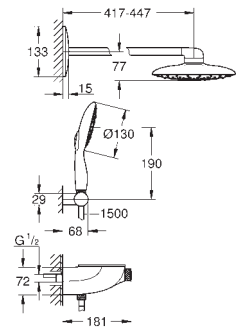

26 446 000 Chrome 4005176409905

Rainshower System SmartControl Mono 360
Combi shower system with thermostat, exposed/concealed

Consisting of:
exposed/concealed SmartControl thermostat
allows change between:
head shower Rainshower Mono 360 with horizontal 450 mm shower arm, spray plate chrome
GROHE PureRain/GROHE Rain O² spray*
Power&Soul 130 hand shower, spray plate white (27 673 LS0)
hand shower wall holder (27 055)
Silverflex shower hose 1.500 mm (28 364)
min. recommended pressure 1.5 bar
GROHE DreamSpray perfect spray pattern
GROHE Long-Life Shine durable sparkling sheen
GROHE CoolTouch prevents scalding on hot surfaces
GROHE TurboStat compact cartridge with wax thermoelement
GROHE Water Saving - Less water, perfect flow
GROHE SafeStop safety button at 38°C
(calibration required)
GROHE SafeStop Plus optional temperature limiter at 43°C included
GROHE SmartControl push for ON-OFF, turn for volume adjustment from GROHE Water Saving to full flow
GROHE EasyReach shower tray
SpeedClean anti-limescale system
Inner WaterGuide for a longer life
TwistStop preventing the hose from twisting
requires rough-in set 26 264 001 and concealed unit 26 449 000 – all to be ordered separately

* to be decided during initial installation; factory default setting: GROHE PureRain

26 446 LS0 moon white 4005176409912
ditto, head shower with white spray plate