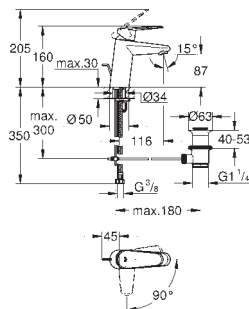

**Eurodisc Cosmopolitan
Basin mixer 1/2"**
S-Size
monobloc installation
metal lever
GROHE SilkMove Energy Saving 35 mm ceramic cartridge with energy saving
function via cold start
adjustable flow rate limiter
adjustable minimum flow rate 2.5 l/min
temperature limiter
GROHE Long-Life Shine durable sparkling sheen
GROHE Water Saving mousseur 5.7 l/min
GROHE FastFixation installation system
with centering support
pop-up waste set 1 1/4"
flexible connection hoses

23 382 20E	Chrome	4005176936708

Ditto, with GROHE SilkMove ES