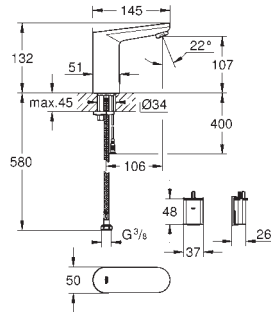

GROHE EUROSMART COSMOPOLITAN E

Ref. No. Colour EAN

36 439 001 Chrome 4005176695605

Eurosmart Cosmopolitan E
Infra-red electronic basin tap 1/2"
with infrared sensor for bi-directional communication for monitoring, configuration and servicing for cold or premixed water
6V lithium battery, type CR-P2
battery lifetime approx. 7 years (150 actuations a day)
GROHE Long-Life Shine durable sparkling sheen
GROHE Water Saving mousseur 5.7 l/min
flexible connection hose
dirt strainer
with integrated solenoid valve
external battery
rapid installation system
multistage battery status display
7 pre-set programs
auto flush
thermal disinfection
cleaning mode
additional functions and precise settings by remote control 36 407
CE approved
noise classification 1 in accordance with DIN4109
type of protection faucet IP 59
replaces 36 439 000

36 330 002 Chrome 4005176695667