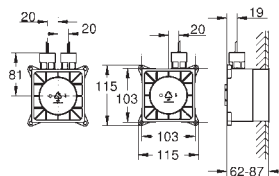

29 412 000 Chrome 4005176758676

**Rainshower F-digital Deluxe
Rough-in set light set**
for use with double light modules (36 472 000)
Consisting of:
- 2 rough-in sets (115 x 115 x 62-87 mm)
- 2 cable extensions (5 m each)