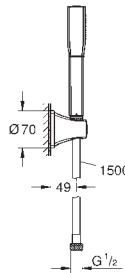

26 901 000 Chrome 4005176757518
26 901 IGO chrome/gold 4005176757501

Grandera Stick Wall holder set 1 spray Consisting of: Stick hand shower (26 852 xx0) wall hand shower holder (26 896 xx0) Rotaflex Metal Long-Life TwistStop shower hose 1500 mm (28 417) GROHE Water Saving 7.6 l/min flow limiter GROHE DreamSpray perfect spray pattern Inner WaterGuide for a longer life GROHE CoolTouch prevents scalding on hot surfaces GROHE Long-Life Shine durable sparkling sheen SpeedClean anti-limescale system