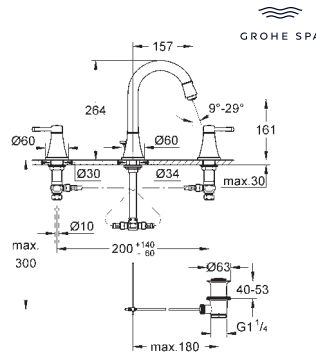

GROHE SPA

GROHE GRANDERA

SPA BATH TAPS

Ref. No. Colour EAN

20 619 000 Chrome 4005176757921
20 619 IGO chrome/gold 4005176757952
20 619 DA0 warm sunset 4005176757945

Grandera
Three-hole basin mixer 1/2"
M-Size
valves hot/cold
with headparts 1/2" - 90°
GROHE Long-Life Shine durable sparkling sheen
GROHE Water Saving - Less water, perfect flow
GROHE AquaGuide adjustable mousseur 5.7 l/min
pop-up waste set 1 1/4"
pressure-proof, flexible connection hoses
between spout and side valves