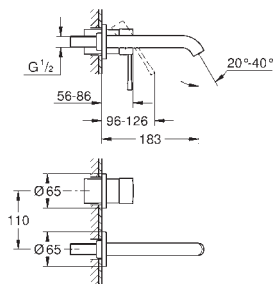

Essence
2-hole basin mixer
M-Size
wall mounted
set for final installation for
23 571 000
without concealed body
metal escutcheon
metal lever
GROHE Long-Life Shine finish
GROHE Water Saving mousseur 5.7 l/min
GROHE AquaGuide adjustable mousseur
centre distance 110 mm
projection 183 mm
professional edition