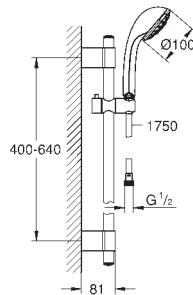

Relexa 100 Five
Shower rail set 5 sprays
Consisting of:
Hand shower Relexa Five (28 796 000)
shower rail, 600 mm (28 797)
with wall holders made of metal
Rotaflex shower hose 1750 mm 1/2" x 1/2" (28 410)
GROHE DreamSpray perfect spray pattern
GROHE Long-Life Shine durable sparkling sheen
GROHE FastFixation Plus adjustable distance
between brackets, to adapt to existing holes
SpeedClean anti-limescale system
Inner WaterGuide for a longer life
TwistStop preventing the hose from twisting

27 062 000 Chrome 4005176831669