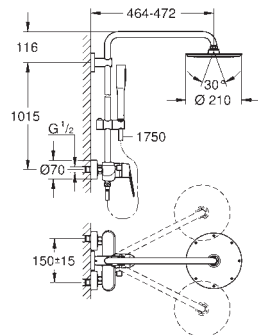

23 058 003 Chrome 4005176313790

Euphoria Eurodisc Cosmopolitan System 210
Shower system with single lever for wall mounting
 Consisting of:
 horizontal swivable 450 mm projection shower arm
 exposed single-lever shower mixer
 with diverter
 allows change between:
 metal head shower Rainshower Cosmopolitan 210 (28 368 000)
 Rain spray pattern
 with ball joint
 rotation angle $\pm 15^\circ$
 hand shower Euphoria Cosmopolitan Stick (27 400)
 Rain spray pattern
 adjustable height via gliding element
 Silverflex shower hose 1750 mm (28 388 000)
GROHE SilkMove 46 mm ceramic cartridge
GROHE DreamSpray perfect spray pattern
GROHE Long-Life Shine durable sparkling sheen
SpeedClean anti-limescale system
Inner WaterGuide for a longer life
TwistStop preventing the hose from twisting
 suitable for instantaneous heaters from 18 kW/h
 minimum flow rate 7 l/min.