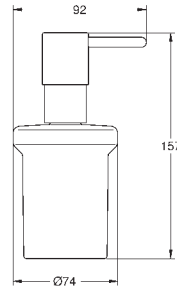

GROHE ESSENTIALS CUBE

	Ref. No.	Colour	EAN
	40 508 001	Chrome	4005176324413
	40 508 DC1	supersteel	4005176636554
	40 394 001	★ Chrome	4005176326233
	40 394 DC1	★ supersteel	4005176421532
	40 394 AL1	★ brushed hard graphite	4005176429736
	40 368 001	glass clear	4005176326219
	40 372 001		4005176326226
	40 756 001	Chrome	4005176328381
	40 755 001	Chrome	4005176328374