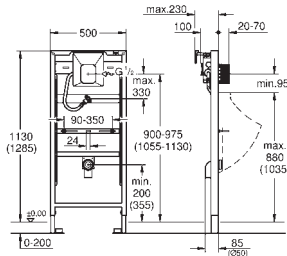

Rapid SL
Element for urinal with infra-red electronic
with GROHE Rapido U
1.13 and 1.30 m installation height
for manual actuation or Tectron
infra-red electronic 6 V or 230 V
for on-the-wall installations or studed walls
powder coated steel frame, self-supporting
for dry-cladding, completely pre-assembled
height adjustable fitting connections
quick adjustment, lockable
fixing material
TÜV approved
HT-outlet bend Ø 50 mm
inlet connection and inlet connecting set
fixing bolts M8, with fixing device
for the ceramic
water group with stop valve
flow pressure min 0.5 bar
operating pressure max 10 bar
flush aid
functional unit checked ex factory
water supply connections 1/2" outer thread
connecting box for mains supply 230 V
installation box with gasket
inspection shaft incl. protection during
construction phase
including wall brackets 38 558 00M for on-the-wall installation

39 376 000 4005176342998