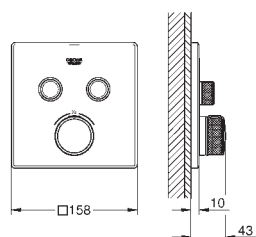

35 604 000

4005176698774

GROHE Rapido SmartBox universal rough-in box for concealed installation