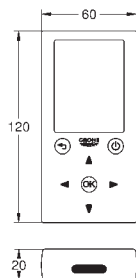

GROHE EUROSMART COSMOPOLITAN E

Ref. No. Colour EAN

36 407 001 4005176368974

Remote control

for all GROHE one eye infra-red products as of 06/2015 and GROHE Blue Home until 12/2018

monitoring

consumption and usage data
thermal disinfection cycles (infrared mixers)
auto flush cycles (infrared mixers)
cleaning mode cycles (GROHE Blue Home)
filter and CO₂ capacity (GROHE Blue Home)

configuration

cleaning mode activation
thermal disinfection (infrared mixers)
detection range (infrared mixers)
shut off delay (infrared mixers)
auto flush (infrared mixers)
filter capacity (GROHE Blue Home)

service

send and save profile
reset to factory or user settings
service details
demo mode
error codes (GROHE Blue Home)
3 x 1.5 V DC (AAA) battery supply

36 340 000 4005176911385