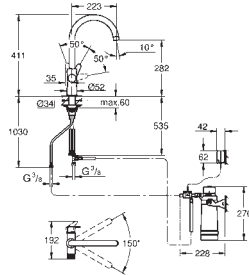

30 583 000 Chrome 4005176744921

30 583 DC0 supersteel 4005176744938

GROHE Blue Pure Eurosmart

Filter tap

Consisting of:

- GROHE Blue single-lever sink mixer with filter function
- monobloc installation
- U spout
- separate handle for filtered water
- 28 mm ceramic cartridge
- with GROHE SilkMove
- swivel tubular spout
- swivel area 150°
- separate inner water ways for filtered and non-filtered water
- flexible connection hoses