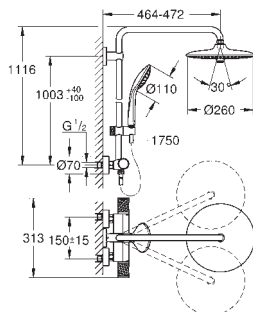

Euphoria System 260

Shower system with thermostatic mixer for wall mounting

Consisting of:

horizontal swivable 450 mm projection shower arm

exposed thermostatic shower

with Aquadimmer function

allows change between:

head shower Euphoria 260 (26 455)

Rain, SmartRain, Jet

with ball joint

rotation angle $\pm 15^\circ$

hand shower Euphoria 110 Massage

(27 221 000)

3 spray patterns:

Rain, Massage, SmartRain

adjustable height via gliding element

Silverflex shower hose 1750 mm (28 388 000)

GROHE TurboStat compact cartridge

with wax thermoelement

GROHE SafeStop safety button at 38°C

(calibration required)

GROHE SafeStop Plus optional temperature limiter at 43°C included

GROHE CoolTouch prevents scalding on hot surfaces

GROHE ProGrip with knurl structure

GROHE DreamSpray perfect spray pattern

GROHE Long-Life Shine durable sparkling sheen

GROHE SprayDimmer (Stepless

flow rate reduction)

GROHE FastFixation upper bracket adjustable

Inner WaterGuide for a longer life

SpeedClean anti-limescale system

TwistStop preventing the hose from twisting

suitable for instantaneous heaters from 18 kW/h

minimum flow rate 7 l/min.

optional upgrade: **GROHE EasyReach** tray (26 362)

professional edition