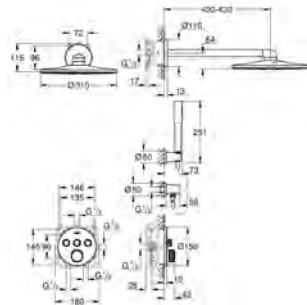

Grotherm SmartControl
Perfect shower set with Rainshower SmartActive 310
Consisting of:
concealed thermostat with 3 valves
Grotherm SmartControl set for final installation (29 121 000)
GROHE Rapido SmartBox 35 600/35 604
Rainshower 310 head shower set (26 475) including head shower with 2 sprays,
horizontal shower arm 400 mm and head shower rough-in (26 483 000)
Euphoria Cosmopolitan Stick handshower (27 367)
Rainshower wall holder (27 074 000)
Rainshower wall union 1/2" (27 057 000)
Silverflex shower hose 1.500 mm (28 364)

19 952 000 ★ **Chrome** 4005176174230
19 952 DC0 ★ **supersteel** 4005176467776
19 952 AL0 ★ **brushed hard graphite** 4005176353376

Talentofill
Inlet, pop-up and waste-system
set for final installation
escutcheon
supply part
waste plug
fixing set

in combination with Talentofill
28 990 000/28 991 000

19 025 000 **Chrome** 4005176209154

Talento
Waste and overflow set for baths
set for final installation
escutcheon
waste plug
fixing set
in combination with Talento 28 939 000/28 943 000
GROHE Long-Life Shine durable sparkling sheen