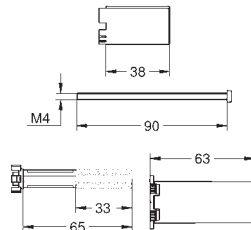

GROHE Rapido SmartBox

Universal extension set single-lever mixers, 25 mm
fits Grotherm SmartControl and SmartControl Mixer sets for final installation with up to three functions in combination with GROHE Rapido SmartBox

14 056 000

4005176466298