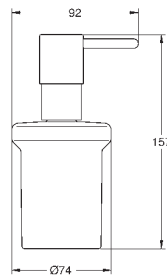

40 394 001 ★	Chrome	4005176326233
40 394 DC1 ★	supersteel	4005176421532
40 394 BE1	polished nickel	4005176430183
40 394 EN1	brushed nickel	4005176412646
40 394 GL1 ★	cool sunrise	4005176429439
40 394 GN1 ★	brushed cool sunrise	4005176429880
40 394 DA1 ★	warm sunset	4005176428982
40 394 DL1 ★	brushed warm sunset	4005176430039
40 394 A01	hard graphite	4005176429583
40 394 AL1 ★	brushed hard graphite	4005176429736

Essentials

Soap dispenser

material: glass / metal

filling quantity 160 ml

fits in the following holders:

Essentials (40 369 xx1)

Essentials Cube (40 508 000)

Bau Cosmopolitan (40 585)

Essentials Authentic (40 652)

GROHE Long-Life Shine durable sparkling sheen