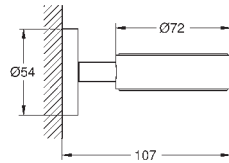

GROHE ESSENTIALS

Ref. No.	Colour	EAN
40 369 001 ★	Chrome	4005176326196
40 369 DC1 ★	supersteel	4005176412462
40 369 BE1	polished nickel	4005176430176
40 369 EN1	brushed nickel	4005176326202
40 369 GL1 ★	cool sunrise	4005176429422
40 369 GN1 ★	brushed cool sunrise	4005176429873
40 369 DA1 ★	warm sunset	4005176428975
40 369 DL1 ★	brushed warm sunset	4005176430022
40 369 A01	hard graphite	4005176429576
40 369 AL1 ★	brushed hard graphite	4005176429729

Essentials

Glass/soap dish holder

material: metal

for crystal glass (40 372 001)

soap dish (40 368 001) or soap dispenser (40 394 001)

concealed fastening

GROHE Long-Life Shine durable sparkling sheen

suitable for screwing (including screws and dowels) or gluing (glue 40 915 000 sold separately)