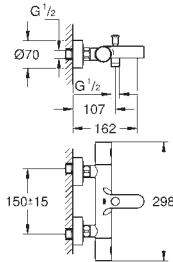

Grotherm 800 Cosmopolitan
Thermostatic bath/shower mixer 1/2"
wall mounted
GROHE Long-Life Shine durable sparkling sheen
GROHE MetalGrip ergonomically shaped metal handles
GROHE SafeStop safety button at 38°C
(calibration required)
GROHE SafeStop Plus optional temperature limiter at 43°C included
GROHE TurboStat compact cartridge
with wax thermoelement
integrated mixed water shut off
automatic diverter: bath/shower
volume handle with **GROHE EcoButton**
(economy button with individually
adjustable economy stop)
ceramic headpart 1/2", 180°
shower bottom outlet 1/2"
mousseur
built-in non return valves
dirt strainers
protected against backflow
S-unions
metal escutcheon
GROHE Water Saving - Less water, perfect flow

32 212 001 Chrome 4005176889035