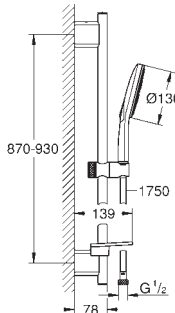

26 579 LSO moon white 4005176486203

**Rainshower SmartActive 130
Shower rail set 3 sprays**

Consisting of:
hand shower Rainshower SmartActive 130 (26 574)
spray plate moon white
shower rail 900 mm
with wall holders made of metal
Silverflex shower hose 1750 mm (28 388 000)
GROHE EasyReach tray
GROHE Water Saving 9.5 l/min flow limiter
GROHE DreamSpray perfect spray pattern
GROHE Long-Life Shine finish
GROHE FastFixation Plus adjustable distance
between brackets, to adapt to existing holes
GROHE TileFix adjustable depth on upper and lower bracket
SpeedClean anti-limescale system
Inner WaterGuide for a longer life
TwistStop preventing the hose from twisting
suitable for instantaneous heater

26 578 LSO moon white 4005176486197
ditto, with non-restricted flow