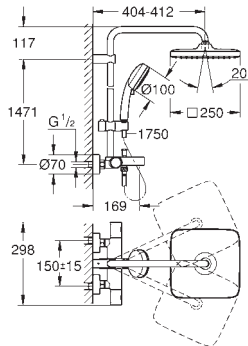

GROHE TEMPESTA SYSTEM

Ref. No. Colour EAN

27 922 000 Chrome 4005176923364

Tempesta Cosmopolitan 160

Shower system with thermostat for wall mounting

Consisting of:

horizontal swivable 390 mm projection shower arm

exposed thermostatic shower

with Aquadimmer function

allows change between:

head shower 1 spray (28 232 000)

Rain

with ball joint

rotation angle $\pm 15^\circ$

hand shower Tempesta Cosmopolitan 100 (27 571 001)

2 spray patterns:

Rain, Jet

adjustable height via gliding element

Silverflex shower hose 1750 mm (28 388 000)

GROHE TurboStat compact cartridge

with wax thermoelement

GROHE SafeStop safety button at 38°C

(calibration required)

GROHE SafeStop Plus optional temperature limiter at 43°C included

GROHE DreamSpray perfect spray pattern

GROHE Long-Life Shine durable sparkling sheen

SpeedClean anti-limescale system

Inner WaterGuide for a longer life

TwistStop preventing the hose from twisting

optional upgrade: **GROHE EasyReach** tray (26 362)

26 691 000 Chrome

4005176580789

Tempesta Cosmopolitan System 250 Cube

Shower system with bath thermostat for wall mounting

Consisting of:

horizontal swivable 390 mm projection shower arm

exposed thermostatic shower

with Aquadimmer function

allows change between:

head shower Tempesta 250 Cube (26 685)

spray pattern:

Rain

head shower with white rear cover

with ball joint

rotation angle $\pm 10^\circ$

GROHE Water Saving 9.5 l/min flow limiter

bath inlet

separate diverter for hand shower

hand shower Tempesta Cosmopolitan 100 (27 571 001)

2 spray patterns:

Rain, Jet

GROHE Water Saving 5.7 l/min. flow limiter

adjustable height via gliding element

Rotaflex shower hose 1750 mm 1/2" x 1/2" (28 410)

GROHE Water Saving - Less water, perfect flow

GROHE TurboStat compact cartridge

with wax thermoelement