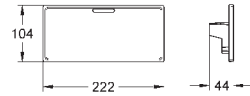

GROHE GROHTHERM CUBE

Ref. No.	Colour	EAN
18 700 000	daVinci satin white	4005176940811

Grohtherm Cube
GROHE EasyReach tray
for Grohtherm Cube
removable for easy cleaning
Da Vinci satin white finish
suitable for Grohtherm Cube
- exposed thermostatic shower mixer with centre distance 150 mm
- exposed thermostatic bath mixer with centre distance 150 mm

47 175 000		4005176803895