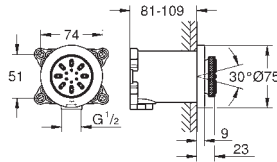

Ref. No.	Colour	EAN
26 801 000	Chrome	4005176722769
26 801 DC0	supersteel	4005176722837
26 801 BE0	polished nickel	4005176722813
26 801 EN0	brushed nickel	4005176722783
26 801 GL0	cool sunrise	4005176722790
26 801 GN0	brushed cool sunrise	4005176722820
26 801 DA0	warm sunset	4005176722851
26 801 DL0	brushed warm sunset	4005176722868
26 801 A00	hard graphite	4005176722806
26 801 AL0	brushed hard graphite	4005176722844

Rainshower Aqua
Body spray round 2 spray
spray pattern:
PureRain, ActiveJet
including concealed body and compound seal
ØOslash; 75 mm
pivoting range ± 15° rotatable
connection thread 1/2"
throw distance 600 mm
GROHE Water Saving 3.3 l/min flow limiter
GROHE DreamSpray perfect spray pattern
GROHE Long-Life Shine durable sparkling sheen
SpeedClean anti-limescale system
min. recommended pressure 1.0 bar
not suitable for instantaneous heater