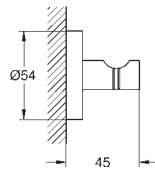

40 364 001 ★	Chrome	4005176326332
40 364 DC1 ★	supersteel	4005176412424
40 364 BE1	polished nickel	4005176430114
40 364 EN1	brushed nickel	4005176326349
40 364 GL1 ★	cool sunrise	4005176429361
40 364 GN1 ★	brushed cool sunrise	4005176429811
40 364 DA1 ★	warm sunset	4005176428913
40 364 DL1 ★	brushed warm sunset	4005176429965
40 364 A01	hard graphite	4005176429514
40 364 AL1 ★	brushed hard graphite	4005176429668

Essentials
Robe hook
material: metal
concealed fastening
GROHE Long-Life Shine durable sparkling sheen
suitable for screwing (including screws and dowels) or gluing (glue 40 915 000 sold separately)