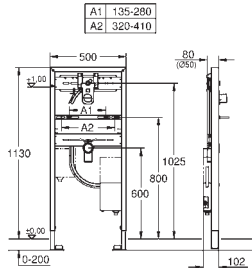

Rapid SL

Element for wash basin with rough-in set for infra-red electronic
for wall mounted fittings
suitable for trim sets Europlus E 36 042 SD0, Essence E 36 447 000
and Eurocube E 36 442 000

1.13 m finished installation height

for on-the-wall installations or studded walls

Includes

- wash basin fixing bolts with fixing device for ceramic
- variable distance of fixing bolts
- HT-outlet bend Ø 50 mm
- seal Ø 32 mm
- pre-mounted roughing-in set with protecting block
- fire-proof pipe for laying electronic cables
- installation box with water group, stop valve and flush elbow
- connection with noise protected fitting holder 1/2"
- connecting box for mains supply 230 V
- CE approved
- for installation with pre-mixed or cold water
- for on-the-wall installation please order wall brackets 38 558 00M (sold separately)

36 407 001

4005176368974