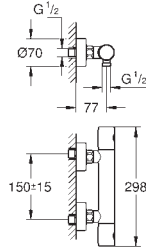

GROHE GROHTHERM 800 COSMOPOLITAN

Ref. No.	Colour	EAN
34 765 000	Chrome	4005176612022
Grohtherm 800 Cosmopolitan Thermostatic shower mixer 1/2" wall mounted GROHE Long-Life Shine durable sparkling sheen GROHE MetalGrip ergonomically shaped metal handles GROHE SafeStop safety button at 38°C (calibration required) GROHE SafeStop Plus optional temperature limiter at 43°C included GROHE TurboStat compact cartridge with wax thermoelement integrated mixed water shut off volume handle with GROHE EcoButton (economy button with individually adjustable economy stop) ceramic headpart 1/2", 180° shower bottom outlet 1/2" built-in non return valves dirt strainers protected against backflow S-unions metal escutcheon GROHE Water Saving - Less water, perfect flow