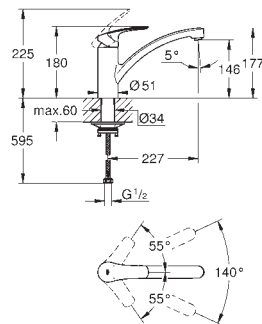

Eurosmart

Single-lever sink mixer 1/2"

low spout
monobloc installation

GROHE Long-Life Shine durable sparkling sheen

Cradle 2 Cradle certified

GROHE SilkMove 35 mm ceramic cartridge

integrated temperature limiter

swivel area 140°

Lead and Nickel Free Inner Water Ways

adjustable flow rate limiter

mousseur with coin slot for tool free replacement

metal fixation set

swivel cast spout

flexible connection hoses 1/2"

professional edition