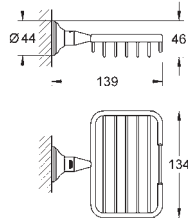

GROHE ESSENTIALS AUTHENTIC

Ref. No.	Colour	EAN
40 659 001	Chrome	4005176324376
40 659 EN1	brushed nickel	4005176324284

**Essentials Authentic
Corner Basket, small**
material: metal
concealed fastening
GROHE Long-Life Shine durable sparkling sheen