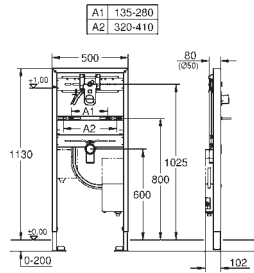

GROHE ESSENCE E

Ref. No. Colour EAN

38 748 002 **Chrome** **4005176416323**

Rapid SL

Element for wash basin with roughin-in set for infra-red electronic
for wall mounted fittings
suitable for trim sets Europlus E 36 042 SD0, Essence E 36 447 000
and Eurocube E 36 442 000

1.13 m finished installation height
for on-the-wall installations or studed walls

Includes

- wash basin fixing bolts with fixing device for ceramic
- variable distance of fixing bolts
- HT-outlet bend Ø 50 mm
- seal Ø 32 mm
- pre-mounted roughing-in set with protecting block
- fire-proof pipe for laying electronic cables
- installation box with water group, stop valve and flush elbow
- connection with noise protected fitting holder 1/2"
- connecting box for mains supply 230 V
- CE approved
- for installation with pre-mixed or cold water
- for on-the-wall installation please order wall brackets 38 558 00M (sold separately)