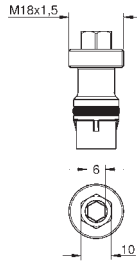

Service stops

fits Grotherm SmartControl, SmartControl mixer and Grotherm 2-handle thermostatic trim sets in combination with GROHE Rapido SmartBox
packaging unit: 2 pieces

47 790 000

4005176841491