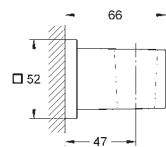

27 693 000	Chrome	4005176907043

Euphoria Cube
Wall hand Shower holder
non-adjustable
GROHE Long-Life Shine durable sparkling sheen