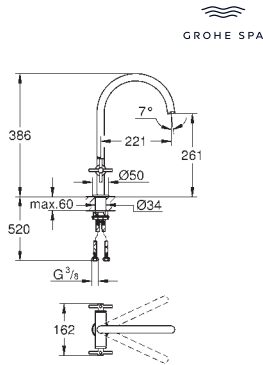

Ref. No.	Colour	EAN
30 609 000	Chrome	4005176762208
30 609 DC0	supersteel	4005176760839
30 609 AL0	brushed hard graphite	4005176760822

Atrio
Two handle sink mixer 1/2"
C-spout
monobloc installation
GROHE Long-Life Shine durable sparkling sheen
ceramic headparts 1/2", 90°
selectable swivel area : 0° / 150° / 360°
flexible connection hoses
rapid installation system
mousseur

30 362 000	Chrome	4005176496479
30 362 DC0	supersteel	4005176496486
30 362 AL0	brushed hard graphite	4005176497292

available until 30 September 2023, will be replaced by 30 609