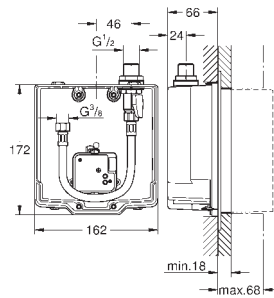

GROHE EUROECO COSMOPOLITAN E

Ref. No. Colour EAN

36 337 001

4005176595417

**Euroeco Cosmopolitan E
Concealed mounting box**

wall installation
for installation with pre-mixed or cold water
suitable for IR-sets for final installation
stop valve
connection housing for power supply
suitable for
36 410 000, 36 334 SD0, 36 335 SD0, 36 273 000
allows for waterproofing of wall construction surrounding the concealed body
with sealing sleeve