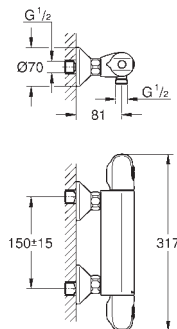

GROHE GROHTHERM 1000

Ref. No. Colour EAN

34 814 003 Chrome 4005176695728

Grohtherm 1000
Thermostatic shower mixer 1/2"
wall mounted
GROHE CoolTouch safety housing
GROHE Long-Life Shine durable sparkling sheen
GROHE MetalGrip ergonomically shaped metal handles
GROHE SafeStop safety button at 38°C
(calibration required)
GROHE SafeStop Plus optional temperature limiter at 43°C included
GROHE TurboStat compact cartridge
with wax thermoelement
integrated mixed water shut off
volume handle with **GROHE EcoButton**
(economy button with individually
adjustable economy stop)
ceramic headpart 1/2", 180°
shower bottom outlet 1/2"
built-in non return valves
dirt strainers
protected against backflow
S-unions
metal escutcheon
GROHE Water Saving - Less water, perfect flow
professional edition
replaces Grohtherm 1000 thermostatic shower mixer 34 143 003

34 143 003 Chrome 4005176309618
replaced by 34 814 003

34 818 003 Chrome 4005176695766