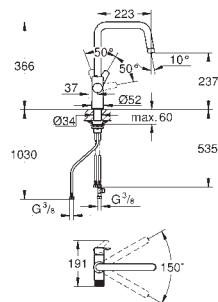

GROHE BLUE PURE

Ref. No. Colour EAN

30 580 000 Chrome 4005176744891

GROHE Blue Pure BauCurve

Filter tap

Consisting of:

- GROHE Blue single-lever sink mixer with filter function
- monobloc installation
- C-spout
- separate handle for filtered water
- 28 mm ceramic cartridge
- with GROHE SilkMove
- swivel tubular spout
- swivel area 150°
- separate inner water ways for filtered and non-filtered water
- flexible connection hoses

30 581 000 Chrome 4005176744907

GROHE Blue Pure BauCurve

Starter kit with S-Size filter

Consisting of:

- GROHE Blue single-lever sink mixer with filter function
- monobloc installation
- C-spout
- separate handle for filtered water
- 28 mm ceramic cartridge
- with GROHE SilkMove
- swivel tubular spout
- swivel area 150°
- separate inner water ways for filtered and non-filtered water
- flexible connection hoses
- GROHE Blue filter head
- GROHE Blue S-Size filter for water hardness reduction and premium taste
- Capacity 600 L at 20° dKH
- flow meter for filter lifetime measurement including 2 x AA batteries

30 582 000 Chrome 4005176744914

GROHE Blue Pure BauCurve

Starter kit with Ultrasafe filter

Consisting of:

- GROHE Blue single-lever sink mixer with filter function
- monobloc installation
- C-spout
- separate handle for filtered water
- 28 mm ceramic cartridge
- with GROHE SilkMove
- swivel tubular spout
- swivel area 150°
- separate inner water ways for filtered and non-filtered water
- flexible connection hoses
- GROHE Blue filter head
- GROHE Blue Ultrasafe filter retains microplastic > 1 µm, 99.999 % of bacteria and 99,5 % of lead
- reduces substances responsible for unpleasant taste and odour, e.g. chlorine
- filter capacity 3000 l, the filter must be replaced after 6 months of use
- flow meter for filter lifetime measurement including 2 x AA batteries

30 583 000 Chrome 4005176744921