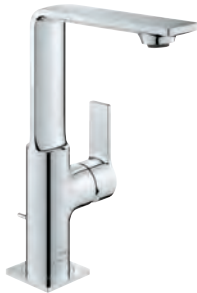

Ref. No.	Colour	EAN
32 146 001	Chrome	4005176499388
32 146 GN1	brushed cool sunrise	4005176499425
32 146 DL1	brushed warm sunset	4005176499449
32 146 A01	hard graphite	4005176499456

Allure
Single-lever basin mixer 1/2"
L-Size
monobloc installation
swivelling spout
28 mm ceramic cartridge
with **GROHE SilkMove**
GROHE Long-Life Shine durable sparkling sheen
GROHE Water Saving 5.7 l/min. flow limiter
GROHE FastFixation Plus installation system
GROHE AquaGuide adjustable slim air mousseur
pop-up waste set 1 1/4"
flexible connection hoses
temperature limiter