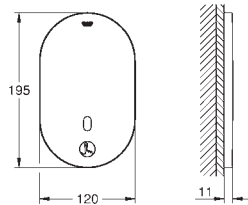

36 463 000 **Chrome** **4005176576690**

Eurosmart Cosmopolitan E

Infra-red electronic for concealed thermostatic shower

with infrared sensor for bi-directional communication
for monitoring, configuration and servicing
for concealed installation box 36 416 000 and 36 464 000
for hidden thermostatic mixer
GROHE Long-Life Shine durable sparkling sheen
7 pre-set programs
auto flush
thermal disinfection
cleaning mode
additional functions and precise settings
by remote control 36 407
CE approved
noise classification 1 in accordance
with DIN4109