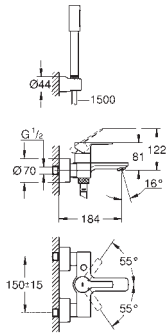

Ref. No.	Colour	EAN
33 850 001	Chrome	4005176409196

Lineare
Single-lever bath/shower mixer 1/2"
wall mounted
metal lever
GROHE SilkMove 35 mm ceramic cartridge
with temperature limiter
GROHE Long-Life Shine durable sparkling sheen
automatic diverter: bath/shower
mousseur
shower outlet 1/2"
integrated non-return valve
covered S-unions
protected against backflow
with shower set
Consisting of:
hand shower: Sena Stick (26 465)
wall shower holder Tempesta 100
Cosmopolitan (27 594 000)
Silverflex shower hose 1.500 mm (28 364)