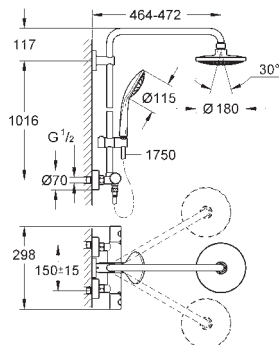

Euphoria System 180
Shower system with thermostat for wall mounting
Consisting of:
horizontal swivable 450 mm projection shower arm
exposed thermostatic shower
with Aquadimmer function
allows change between:
head shower Euphoria Cosmopolitan 180 (27 491 000), Rain spray pattern
with ball joint, rotation angle $\pm 15^\circ$
hand shower Euphoria 110 Massage
(27 221 000)
adjustable height via gliding element
Silverflex shower hose 1750 mm (28 388 000)
GROHE TurboStat compact cartridge
with wax thermoelement
GROHE SafeStop safety button at 38°C
(calibration required)
GROHE SafeStop Plus optional temperature limiter at 43°C included
GROHE DreamSpray perfect spray pattern
GROHE Long-Life Shine durable sparkling sheen
SpeedClean anti-limescale system
Inner WaterGuide for a longer life
TwistStop preventing the hose from twisting
minimum flow rate 7 l/min.
optional upgrade: **GROHE EasyReach** tray (26 362)