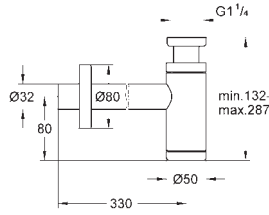

GROHE WASTE SETS AND TRAPS

	Ref. No.	Colour	EAN
	28 912 000	★ Chrome	4005176266751
	28 912 DC0	★ supersteel	4005176467905
	28 912 EN0	brushed nickel	4005176467837
	28 912 GN0	★ brushed cool sunrise	4005176467875
	28 912 DL0	★ brushed warm sunset	4005176467899
	28 912 AL0	★ brushed hard graphite	4005176467844
	Bottle trap, 1 1/4" for basins brass (screw-top for cleaning) large sliding escutcheon GROHE Long-Life Shine durable sparkling sheen