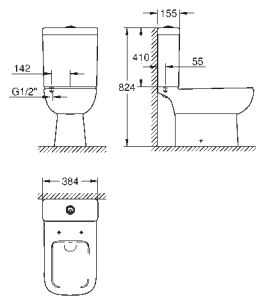

GROHE BAUEDGE CERAMIC

Ref. No.   Colour   EAN

39 861 000   **alpine white**   **4005176653889**

BauEdge Ceramic
Exposed flushing cistern
bottom inlet
inlet and outlet concealed
including flushing set & button
sanitary ware