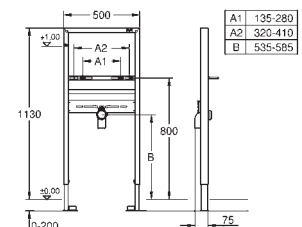

Includes

wash basin fixing bolts with
fixing device for ceramic
variable distance of fixing bolts
HT-outlet bend Ø 50 mm
seal Ø 32 mm
for on-the-wall installation please order wall brackets 38 558 00M (sold separately)