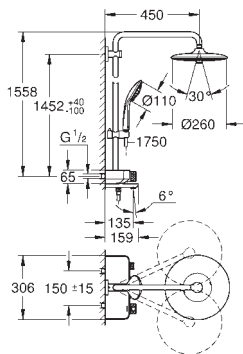

Euphoria SmartControl System 260 Mono Shower system with bath thermostat for wall mounting

Consisting of:

horizontal swivable 450 mm projection shower arm
upper bracket adjustable for minimal adaption to existing drilling holes
exposed SmartControl bath thermostat

allows change between:

head shower Euphoria 260 (26 455)

3 spray patterns:

Rain, SmartRain, Jet

with ball joint

rotation angle $\pm 15^\circ$

bath inlet

hand shower Euphoria 110 Massage, spray plate white (27 221 001)

3 spray patterns:

Rain, SmartRain, Massage

adjustable height via gliding element

Silverflex shower hose 1750 mm (28 388 000)

GROHE DreamSpray perfect spray pattern

GROHE Long-Life Shine durable sparkling sheen

GROHE CoolTouch prevents scalding on hot surfaces

GROHE TurboStat compact cartridge

with wax thermoelement

GROHE ProGrip with knurl structure

GROHE Water Saving - Less water, perfect flow

- GROHE SafeStop at 38°C

GROHE SafeStop Plus optional temperature limiter at 43°C included

GROHE SmartControl push for ON-OFF, turn for volume adjustment from

GROHE Water Saving to full flow

integrated **GROHE EasyReach** shower tray

SpeedClean anti-limescale system

Inner WaterGuide for a longer life

TwistStop preventing the hose from twisting

suitable for instantaneous heaters from 18 kW/h

minimum flow rate 7 l/min.