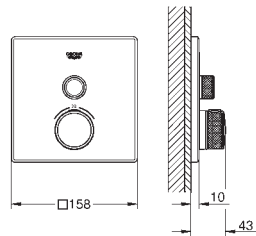

GROHE GROHTHERM SMARTCONTROL

Ref. No. Colour EAN

29 123 000	Chrome	4005176413292
29 123 GN0	brushed cool sunrise	4005176558122
29 123 DL0	brushed warm sunset	4005176558092
29 123 A00	hard graphite	4005176558054
29 123 AL0	brushed hard graphite	4005176558061

Grotherm SmartControl

Thermostat for concealed installation with one valve

set for final installation for

GROHE Rapido SmartBox 35 600/35 604

metal wall escutcheon with **GROHE FastFixation** (covered escutcheon and shaft sealing, covered fixing), retroactively 6° adjustable

GROHE Long-Life Shine durable sparkling sheen

GROHE SmartControl push for ON-OFF, turn for volume adjustment from GROHE Water Saving to full flow
exchangeable symbols

GROHE TurboStat compact cartridge with wax thermoelement

GROHE ProGrip with knurl structure

GROHE SafeStop safety button at 38°C
(calibration required)

GROHE SafeStop Plus optional temperature limiter at 43°C or 46°C included

built-in non return valve and dirt strainers

without roughing-in-set

flow performance:

outlet A (to external shut-off) = 34 l/min

outlet B/C = 29 l/min

35 604 000

4005176698774

GROHE Rapido SmartBox universal rough-in box for concealed installation

29 124 000	Chrome	4005176413308
29 124 DC0	supersteel	4005176526329
29 124 GN0	brushed cool sunrise	4005176558207
29 124 DL0	brushed warm sunset	4005176558177
29 124 A00	hard graphite	4005176558139
29 124 AL0	brushed hard graphite	4005176558146

Grotherm SmartControl

Thermostat for concealed installation with 2 valves

set for final installation for

GROHE Rapido SmartBox 35 600/35 604

metal wall escutcheon with **GROHE FastFixation** (covered escutcheon and shaft sealing, covered fixing), retroactively 6° adjustable

GROHE Long-Life Shine durable sparkling sheen

GROHE SmartControl push for ON-OFF, turn for volume adjustment from GROHE Water Saving to full flow
exchangeable symbols

GROHE TurboStat compact cartridge with wax thermoelement

GROHE ProGrip with knurl structure

GROHE SafeStop safety button at 38°C
(calibration required)

GROHE SafeStop Plus optional temperature limiter at 43°C or 46°C included

built-in non return valve and dirt strainers

multiple outlets can be run simultaneously

without roughing-in-set

flow performance:

outlet B = 24 l/min

outlet C = 26 l/min

outlet B+C = 29 l/min