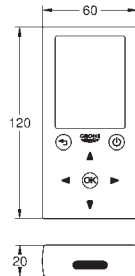

service

- send and save profile
- reset to factory or user settings
- service details
- demo mode
- error codes (GROHE Blue Home)
- 3 x 1.5 V DC (AAA) battery supply

36 340 000

4005176911385

Power extension cable

length 3.00 m

36 341 000

ditto, length 10 m

4005176911392