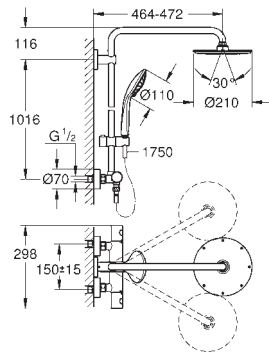

GROHE EUPHORIA SHOWER SYSTEM

Ref. No. Colour EAN

26 383 000 Chrome 4005176369025

Euphoria System 210
Shower system with thermostat for wall mounting
Consisting of:
horizontal swivable 450 mm projection shower arm
GROHE MetalGrip ergonomically shaped metal handles
exposed thermostatic shower
with Aquadimmer function
allows change between:
Rainshower Cosmopolitan 210 metal head shower
Rain spray pattern
GROHE Water Saving 12 l/min flow limiter
with ball joint
rotation angle $\pm 15^\circ$
hand shower Euphoria 110 Massage
GROHE Water Saving 9.5 l/min flow limiter
adjustable height via gliding element
Silverflex shower hose 1750 mm (28 388 000)
minimum flow rate 7 l/min.
GROHE DreamSpray perfect spray pattern
GROHE Long-Life Shine finish
GROHE TurboStat compact cartridge
with wax thermoelement
SpeedClean anti-limescale system
Inner WaterGuide for a longer life
TwistStop preventing the hose from twisting
suitable for instantaneous heaters from 18 kW/h
optional upgrade: **GROHE EasyReach** tray (26 362)