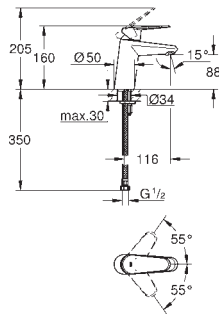

**Eurodisc Cosmopolitan
Basin mixer 1/2"**
S-Size
monobloc installation
metal lever
GROHE SilkMove 35 mm ceramic cartridge
adjustable flow rate limiter
adjustable minimum flow rate 2.5 l/min
GROHE FastFixation installation system
with centering support
GROHE Long-Life Shine durable sparkling sheen
mousseur
smooth body
flexible connection hoses
for **low pressure**
min. recommended pressure 0.2 bar
optional temperature limiter (46 375 000)
noise classification 1 in accordance
with DIN4109

23 389 20E	Chrome	4005176938412