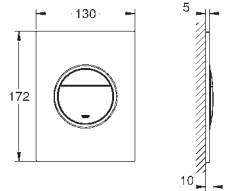

37 601 000	Chrome	4005176416057
37 601 DC0	supersteel	4005176416088
37 601 AL0	brushed hard graphite	4005176529030

Nova Cosmopolitan S
Flush plate
for dual flush or start & stop actuation
for pneumatic drop valve AV1
compatible with Rapid SL/GD2 1.13 m
for vertical installation
130 x 172 mm
made of ABS
GROHE Long-Life Shine durable sparkling sheen
GROHE Water Saving - Less water, perfect flow
flush plate with magnetic holder and fixing brackets included
compatible with Rapid SLX
for use with Rapid SL and Uniset with GD 2 cistern please order shaft 40 911 000
(sold separately)