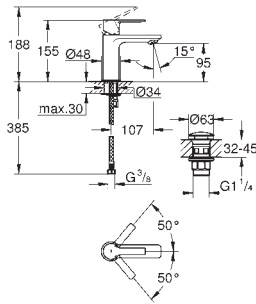

23 791 001	Chrome	4005176409097
23 791 DC1	supersteel	4005176412707
23 791 AL1	brushed hard graphite	4005176586125

Lineare
Basin mixer 1/2"
XS-Size
monobloc installation
metal lever
28 mm ceramic cartridge
with **GROHE SilkMove**
with temperature limiter
GROHE Long-Life Shine durable sparkling sheen
GROHE Water Saving SpeedClean mousseur 5.7 l/min
GROHE FastFixation Plus installation system
smooth body with push-open pop-up waste set 1 1/4"
flexible connection hoses