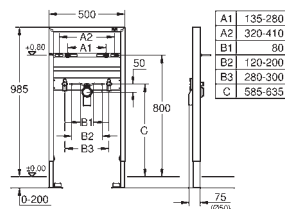

Rapid SL
Element for wash basin, single hole installation
1.0 m finished installation height
for on-the-wall installations or studded walls
Includes
wash basin fixing bolts with
fixing device for ceramic
HT-outlet bend Ø 50 mm
seal Ø 32 mm
for on-the-wall installation please order wall brackets 38 558 00M (sold
separately)