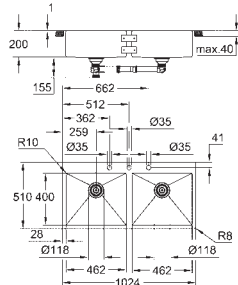

31 586 SD1 stainless steel 4005176607196

K800

Stainless steel sink

model: K800 120-S 102.4/51 1.0

mounting type: top mount or flush mount

material: stainless steel AISI 304 (V2A)

material thickness: 1 mm

GROHE Long-Life Shine finish

finish: satin finish

GROHE Whisper

min. cabinet size: 1200 mm

dimensions: 1024 x 510 mm

1 bowl: 968 x 400 x 200 mm

outer radius: R3, inner bowl radius: R10

GROHE FastFixation installation system

cut-out (top mount): 1009 x 495 mm (R3)

cut-out (flush mount): 1009 x 495 mm (R3) (top step outer size: -1025 x 511 -R8

deep -3.5 mm)

waste: Ø 3.5"/90 mm waste strainer with automatic waste fitting

accessories included: automatic waste fitting with rotary handle,

waste kit, basket strainer waste, mounting set

optional push to open excenter (40 986 SD0)

amount of fasteners included (top mount): 12