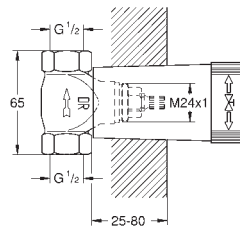

GROHE COSTA L

	Ref. No.	Colour	EAN
	29 800 000		4005176504839
	Concealed stop-valve, 1/2" pre-assembled headpart 1/2" short spindle protection sleeve threaded union 1/2" DR-brass		
	29 802 000		4005176504853
	ditto, 3/4", pre-assembled headpart 3/4", thread union 3/4"		
	29 805 000		4005176504884
	ditto, 1", pre-assembled headpart 1", thread union 1"		
	29 801 000		4005176504846
	Concealed stop-valve, 1/2" pre-assembled headpart 1/2" short spindle protection sleeve soldered connection Ø15 mm DR-brass		
	29 804 000		4005176504877
	ditto, soldered connection Ø 22 mm