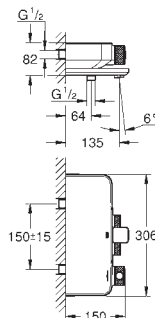

34 718 000	Chrome	4005176457647

Grohtherm SmartControl
Thermostatic bath/shower mixer 1/2"
wall mounted
GROHE CoolTouch prevents scalding on hot surfaces
GROHE Long-Life Shine durable sparkling sheen
GROHE SafeStop safety button at 38°C
(calibration required)
GROHE SafeStop Plus optional temperature limiter at 43°C included
GROHE TurboStat compact cartridge
with wax thermoelement
GROHE ProGrip with knurl structure
GROHE SmartControl push for ON-OFF, turn for volume adjustment from
GROHE Water Saving to full flow
integrated **GROHE EasyReach** shower tray
shower bottom outlet 1/2"
bath spout with mousseur
built-in non return valve
and dirt strainers
protected against backflow