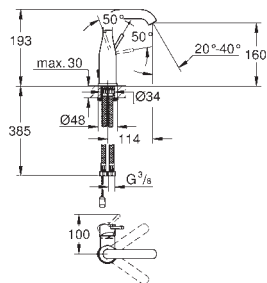

23 480 001 **Chrome** **4005176306921**

Essence
Basin mixer 1/2"
M-Size
monobloc installation
metal lever
28 mm ceramic cartridge
with **GROHE SilkMove**
with temperature limiter
GROHE Long-Life Shine durable sparkling sheen
GROHE Water Saving mousseur 5.7 l/min
GROHE AquaGuide adjustable mousseur
GROHE FastFixation Plus installation system
swivel spout with mousseur
and stop limiter
retractable chain
flexible connection hoses