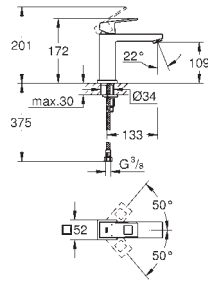

GROHE EUROCUBE

Ref. No.	Colour	EAN
23 446 000	Chrome	4005176998720
Eurocube Basin mixer 1/2" M-Size monobloc installation metal lever 28 mm ceramic cartridge with GROHE SilkMove with temperature limiter GROHE Long-Life Shine durable sparkling sheen GROHE Water Saving SpeedClean mousseur 5.7 l/min GROHE FastFixation Plus installation system smooth body flexible connection hoses