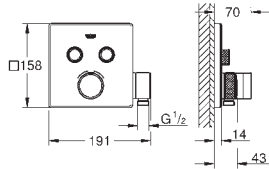

GROHE GROHTHERM SMARTCONTROL

Ref. No.	Colour	EAN
29 125 000	Chrome	4005176413315

Grotherm SmartControl
Thermostat for concealed installation with 2 valves and integrated shower holder
set for final installation for
GROHE Rapido SmartBox 35 600/35 604
metal wall escutcheon with **GROHE FastFixation** (covered escutcheon and shaft sealing, covered fixing), retroactively 6° adjustable
GROHE Long-Life Shine durable sparkling sheen
GROHE SmartControl push for ON-OFF, turn for volume adjustment from GROHE Water Saving to full flow
exchangeable symbols
GROHE TurboStat compact cartridge with wax thermoelement
GROHE ProGrip with knurl structure
GROHE SafeStop safety button at 38°C (calibration required)
GROHE SafeStop Plus optional temperature limiter at 43°C or 46°C included
built-in non return valve and dirt strainers
multiple outlets can be run simultaneously
integrated shower union with shower outlet 1/2"
without roughing-in-set
flow performance:
outlet B = 24 l/min
hand shower = 12 l/min
outlet B + hand shower = 27 l/min

35 604 000		4005176698774

GROHE Rapido SmartBox universal rough-in box for concealed installation

29 126 000	Chrome	4005176413322
29 126 DC0	supersteel	4005176526343
29 126 GN0	brushed cool sunrise	4005176558368
29 126 DL0	brushed warm sunset	4005176558337
29 126 A00	hard graphite	4005176558290
29 126 AL0	brushed hard graphite	4005176558306

Grotherm SmartControl
Thermostat for concealed installation with 3 valves
set for final installation for
GROHE Rapido SmartBox 35 600/35 604
metal wall escutcheon with **GROHE FastFixation** (covered escutcheon and shaft sealing, covered fixing), retroactively 6° adjustable
GROHE Long-Life Shine durable sparkling sheen
GROHE SmartControl push for ON-OFF, turn for volume adjustment from GROHE Water Saving to full flow
exchangeable symbols
GROHE TurboStat compact cartridge with wax thermoelement
GROHE ProGrip with knurl structure
GROHE SafeStop safety button at 38°C (calibration required)
GROHE SafeStop Plus optional temperature limiter at 43°C or 46°C included
built-in non return valve and dirt strainers
multiple outlets can be run simultaneously
without roughing-in-set
flow performance:
outlet A = 23 l/min
outlet B = 27 l/min
outlet C = 23 l/min
outlet A + B = 33 l/min
outlet A + B + C = 36 l/min