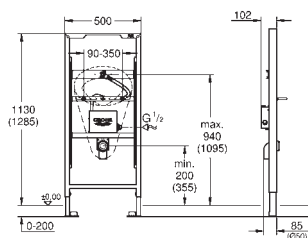

Rapid SL
Element for urinal with temperature sensor
with roughing-in set for T sensor
1.13 and 1.30 m installation height
for on-the-wall installations or studed walls
height adjustable fitting connections
HT-outlet bend Ø 50 mm
fixing bolts M8, with fixing device
for the ceramic
inlet connection and inlet connecting set
box for concealed installation
including roughing-in box
water group with stop valve and
flush elbow
for T sensor electronic please order installation set 39 368 000 or 39 369 000 (sold
separately)
for on-the-wall installation please order wall brackets 38 558 00M (sold
separately)