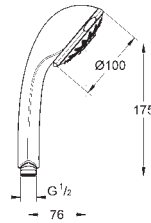

Relexa 100 Five
Hand shower 5 sprays
Wide spray / Needle Jet / Rain / Massage /
Champagne spray
GROHE DreamSpray perfect spray pattern
GROHE Long-Life Shine durable sparkling sheen
SpeedClean anti-limescale system
Inner WaterGuide for a longer life
minimum flow rate 7.5 l/min.

28 964 001 Chrome 4005176877254