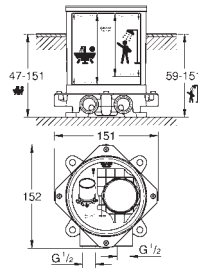

29 086 000	4005176935497

Rough-in set 1/2"
for floor-mounted tub spouts and mixers
without finishing trim set
installation plate with 360° horizontal and 3° vertical adjustment
installation depth 47-151 mm
depth compensation 104 mm
two 1/2" female connections (hot/cold supplies)
flushing plug