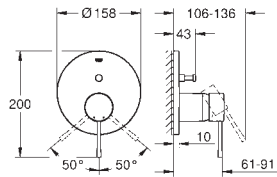

Ref. No.	Colour	EAN
24 167 KF1	phantom black	4005176782343

Essence
Single-lever mixer with 2-way diverter
set for final installation for
GROHE Rapido SmartBox (35 604)
GROHE SilkMove 46 mm ceramic cartridge
GROHE Long-Life Shine finish
wall escutcheon with **GROHE FastFixation**
(covered escutcheon- and shaft sealing, covered fixing)
metal escutcheon, retroactively 6° adjustable
metal lever
automatic 2-way diverter
flow performance:
outlet B = 27 l/min, outlet C = 27 l/min
without roughing-in-set

35 604 000		4005176698774
GROHE Rapido SmartBox universal rough-in box for concealed installation