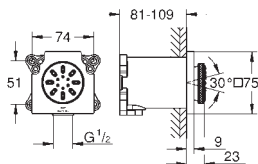

Rainshower Aqua
Body spray cube 2 spray
spray pattern:
PureRain, ActiveJet
including concealed body and compound seal
75 x 75 mm
pivoting range ± 15° rotatable
connection thread 1/2"
throw distance 600 mm
GROHE Water Saving 3.3 l/min flow limiter
GROHE DreamSpray perfect spray pattern
GROHE Long-Life Shine durable sparkling sheen
SpeedClean anti-limescale system
min. recommended pressure 1.0 bar
not suitable for instantaneous heater