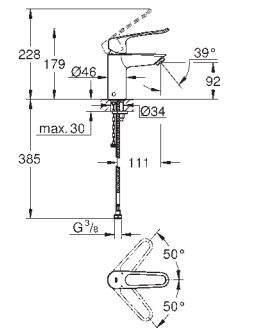

Eurosmart
Basin mixer 1/2"
S-Size
thermostatic scalding protection
maximum temperature adjustable
thermal disinfection without re-adjustment of temperature
tool for thermal disinfection included
monobloc installation
loop metal lever
lever length 130 mm
28 mm ceramic cartridge
with **GROHE SilkMove**
adjustable flow rate limiter
built-in non return valves
dirt strainers
Lead and Nickel Free Inner Water Ways
GROHE Water Saving 4.2 l/min laminar flow straightener
GROHE FastFixation installation system
smooth body
flexible connection hoses
max. pressure differential 5:1
professional edition