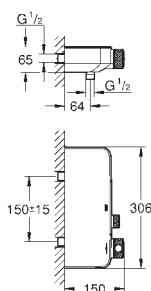

GROHE GROHTHERM SMARTCONTROL

Ref. No. Colour EAN

34 719 000 Chrome 4005176457654

Grotherm SmartControl
Thermostatic shower mixer 1/2"
wall mounted
GROHE CoolTouch prevents scalding on hot surfaces
GROHE Long-Life Shine durable sparkling sheen
GROHE SafeStop safety button at 38°C
(calibration required)
GROHE SafeStop Plus optional temperature limiter at 43°C included
GROHE TurboStat compact cartridge
with wax thermoelement
GROHE ProGrip with knurl structure
GROHE SmartControl push for ON-OFF, turn for volume adjustment from
GROHE Water Saving to full flow
integrated **GROHE EasyReach** shower tray
shower bottom outlet 1/2"
built-in non return valve
and dirt strainers
protected against backflow

34 718 000 Chrome 4005176457647