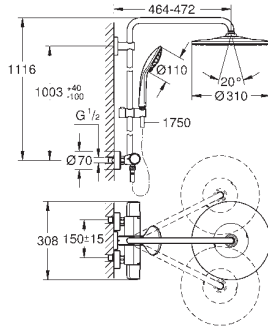

GROHE EUPHORIA SHOWER SYSTEM

Ref. No. Colour EAN

26 075 001 ★ Chrome

4005176648014

Euphoria System 310
Shower system with thermostatic mixer for wall mounting
Consisting of:
horizontal swivable 450 mm projection shower arm
exposed thermostatic shower
with Aquadimmer function
allows change between:
head shower Rainshower Mono 310 (26 561)
spray pattern:
GROHE PureRain
with ball joint
rotation angle $\pm 15^\circ$
hand shower Euphoria 110 Massage
(27 221 000)
3 spray patterns:
Rain, Massage, SmartRain
adjustable height via gliding element
Silverflex shower hose 1750 mm (28 388 000)
GROHE TurboStat compact cartridge
with wax thermostatic element
GROHE SafeStop safety button at 38°C
(calibration required)
GROHE SafeStop Plus optional temperature limiter at 43°C included
GROHE CoolTouch prevents scalding on hot surfaces
GROHE MetalGrip ergonomically shaped metal handles
GROHE DreamSpray perfect spray pattern
GROHE Long-Life Shine durable sparkling sheen
GROHE SprayDimmer (Stepless
flow rate reduction)
GROHE FastFixation upper bracket adjustable
Inner WaterGuide for a longer life
SpeedClean anti-limescale system
TwistStop preventing the hose from twisting
suitable for instantaneous heaters from 18 kW/h
minimum flow rate 7 l/min.
optional upgrade: **GROHE EasyReach** tray (26 362)
professional edition