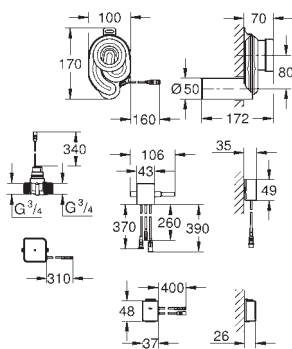

Temperature sensor with Bluetooth for urinal

with transformer 100-240 V AC, 50-60 Hz, 6.75 V DC
39 376 000 Rapid SL required
Waste trap with temperature sensor
cartridge with solenoid valve and dirt strainer
flow pressure min 0.5 bar
operating pressure max 10 bar
with Bluetooth module for bi-directional communication for monitoring,
configuration and service purpose
with Bluetooth 4.0* for wireless data communication
Bluetooth transmitter frequency: 2.4 GHz
Bluetooth range (max. 10 m) varies depending on materials used and walls
between transmitter and receiver
for Apple** and Android devices

monitoring

password protected products
app detects all Bluetooth products in range
auto flush cycles and timing last auto flush
usage per day over 30 days

configuration

shut-off delay
auto flush
cleaning mode
2 on/off timers
identification by name

service

send and save 3 profiles
reset to factory or user settings
hard and software version
CE approved

Mobile devices and GROHE IR Remote App*** are not included in delivery and have to be ordered separately via an authorised Apple store/store/iTunes or Google Play store.

* The Bluetooth word mark and logos are registered trademarks owned by Bluetooth SIG, Inc. and any use of such marks by Grohe AG is under license. Other trademarks and trade names are those of their respective owners.

** Apple, the Apple logo, iPod, iPod Touch, iPhone and iTunes are trademarks of Apple Inc., registered in the U.S. and other countries. Apple is not responsible for the function of this device or its compliance with safety and regulatory standards

*** Available for free via iTunes app or Google Play store.