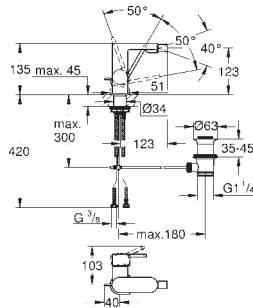

GROHE Plus
Bidet mixer 1/2"
monobloc installation
metal lever
28 mm ceramic cartridge
with **GROHE SilkMove**
with temperature limiter
GROHE Long-Life Shine durable sparkling sheen
rapid installation system
ball-joint mousseur
pop-up waste set 1 1/4"
flexible connection hoses
min. recommended pressure 1.0 bar

33 577 003 Chrome 4005176529801
33 577 DC3 supersteel 4005176574139
33 577 AL3 brushed hard graphite 4005176585685