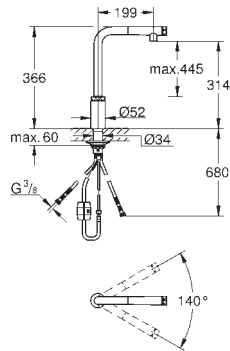

Minta SmartControl
Sink mixer with SmartControl
monobloc installation
GROHE Long-Life Shine durable sparkling sheen
pull-out spray with laminar metal spray
GROHE Magnetic Docking guarantees easy retraction and smooth docking of the spray head back to the starting position
GROHE SmartControl push for ON-OFF, turn for volume adjustment from water saving eco mode to Full Flow
temperature adjustment by turning of mixing valve on body
swivel tubular spout
swivel area 140°
protected against backflow
flexible connection hoses
metal fixation set
Lead and Nickel Free Inner Water Ways