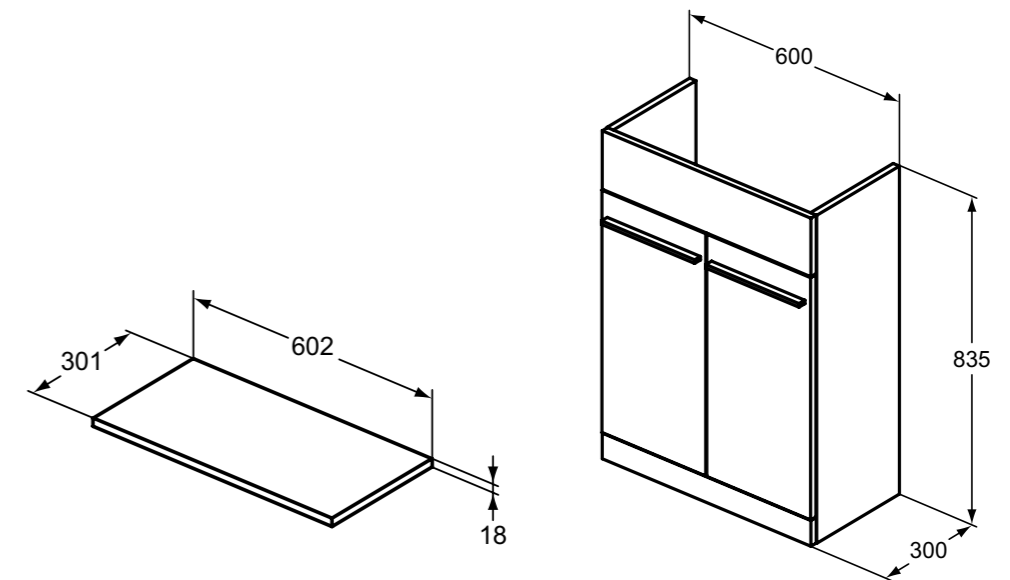

Χρώματα

- DU Matt White
- NF Sand Beige Matt
- NG Quartz Grey Matt
- NV Carbon Grey Matt
- NH Greige Matt
- NX Natural Oak
- NW Coffee Oak
- XG Black Matt
- YE Brill Aluminium