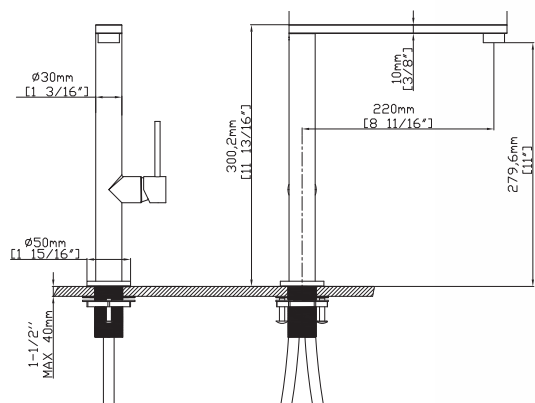

MONICA - K935 MATTE BLACK

5 anni garanzia
ans garantie
years warranty
χρόνια εγγύηση

SUPERFICIE
SURFACE • ΕΠΙΦΑΝΕΙΑ
Matte Black

Cod. 5206836065380

169,90 €

SEDAL
SN25S

Rubinetto della cucina
Cartuccia ceramica
Flexibili collegamento 35cm

Kitchen faucet
Ceramic cartridge
Flexible connectors 35cm

Robinet de cuisine
Cartouche céramique
Flexible de raccordement 35cm

Μπαταρία κουζίνας
Μηχανισμός κεραμικών δίσκων
Σπιράλ σύνδεσης 35cm