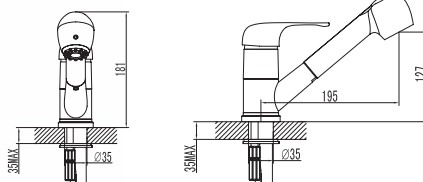

SUPERFICIE
SURFACE • ΕΠΙΦΑΝΕΙΑ

Inox

137,90 €

Cod. 5206836569970

SEDAL
J10350

Rubinetto della cucina
Doccetta estraibile
Cartuccia ceramica
Flessibili collegamento 35cm

Kitchen faucet
Douche gigogne
Ceramic cartridge
Flexible connectors 35cm

Robinet de cuisine
Pull out shower
Cartouche céramique
Flexible de raccordement 35cm

Μπαταρία κουζίνας
Αποσπώμενο ντουζάκι
Μηχανισμός κεραμικών δίσκων
Σπιράλ σύνδεσης 35cm