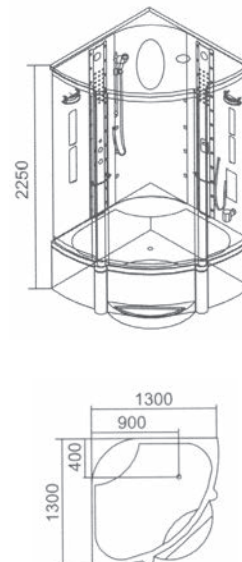

PALOMA K-549

Cod. 5206836517391

7.499,00 €

Vasca d'angolo idromassaggio

Vasca d'angolo idromassaggio in combinazione con cabina di multiple funzioni. Completa di soffione doccia, illuminazione, radio FM/AM con due casse, cappe di aspirazioni sul tetto, mensole ergonomiche, due maniglie ergonomiche, specchio, doccetta, un mixer e apparecchio per massaggio plantare. Cabina di vetro temperato 6mm in alluminio cromato. È dotata di un sistema idromassaggio con 6 jets, drenaggio automatica dell'acqua, con un interruttore termico e una valvola automatica e supportato da una pompa di 1HP/750W. Due comandi idromassaggio (comando on/off e comando dell'aria), illuminazione subacqua con lampada LED da fondo. Si può fornire con pannello luminoso elettronico delle varie funzioni. Ha una garanzia di 2 anni ed è confezionata in 4 scatole di cartone rivestite di legno.

Cabine de douche d'angle hydromassante

Le modèle K-549 est douche d'angle Balnéo qui combine les fonctions d'un bain à remous et une cabine hydromassante multifonctionnelle. Elle dispose de tête de douche, éclairage de plafond, radio FM/AM avec deux haut-parleurs, ventilateur de plafond, sièges - étagères ergonomiques pour les petits objets, deux poignées ergonomiques, miroir, douche à main, mélangeur et un dispositif pour massage plantaire. Il dispose aussi de 11 jets de massage vertical, dorsal et cervical. La cabine est aussi disponible avec un panneau de commande électronique multifonctionnel avec des voyants lumineux. Verre transparent (sécurité) de 6mm et des cadres en inox. Elle dispose d'un système d'hydromassage de 6 jumbo jets et vidange automatique, aspiration, interrupteur thermique électrique intégré et une pompe 1HP/750W. Elle a une double commande dans la baignoire (marche-arrêt et air control), une vanne automatique et une lampe d'éclairage subaquatique LED. Livrée emballée dans 4 cartons lambrissés. 2 ans de garantie.

Hydromassage

The model K-549 is an electronically controlled hydro-sauna that combines the functions of a hydro massage bath and a multi-function hydro massage cabin. Includes ceiling shower, ceiling light, FM/AM radio with two loudspeakers, ceiling fan, ergonomic racks for small items, two ergonomic handles, mirror, heavy-duty shower head, heavy duty mixer, and plantar massage. It is also available with an electronic multi-function control panel with LEDs. Cabin crystals are transparent 6mm (security) and inox frames. It has a double control on the bathtub (on/off and air control). The bathroom has a hydro massage system with 6 jumbo jets and automatic drainage, suction, electronic thermal switch embedded. It also has eleven jets for vertical, dorsal and cervical massage. Automatic valve and underwater illumination with LED bottom lamp. The hydro massage system has a 1HP/750W pump. It is packaged in 4 cartons with wooden lining. 2 year warranty.

Μπάνιο υδρομασάζ