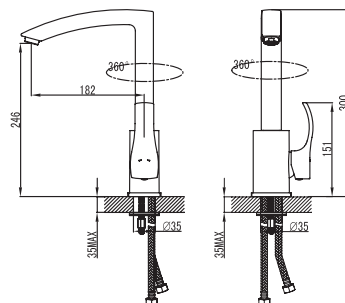

Rubinetto della cucina
Cartuccia ceramica
Flessibili collegamento 35cm

Kitchen faucet
Ceramic cartridge
Flexible connectors 35cm

Robinet de cuisine
Cartouche céramique
Flexible de raccordement 35cm

Μπαταρία κουζίνας
Μηχανισμός κεραμικών δίσκων
Σπιράλ σύνδεσης 35cm