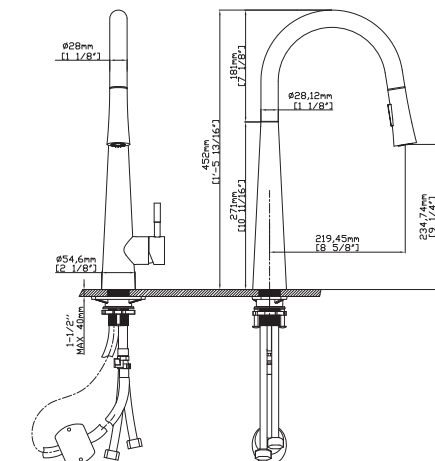

ELISA - K149 INOX

5 anni garanzia
ans garantie
years warranty
χρόνια εγγύηση

SUPERFICIE
SURFACE • ΕΠΙΦΑΝΕΙΑ

S/S (INOX), Satine

169,90 €

Cod. 5206836065489

SEDAL
EN35S

Rubinetto della cucina

Doccetta estraibile
Cartuccia ceramica
Flessibili collegamento 35cm

Kitchen faucet

Douche gigogne
Ceramic cartridge
Flexible connectors 35cm

Robinet de cuisine

Pull out shower
Cartouche céramique
Flexible de raccordement 35cm

Μπαταρία κουζίνας

Αποσπώμενο ντουζάκι
Μηχανισμός κεραμικών δίσκων
Σπιράλ σύνδεσης 35cm