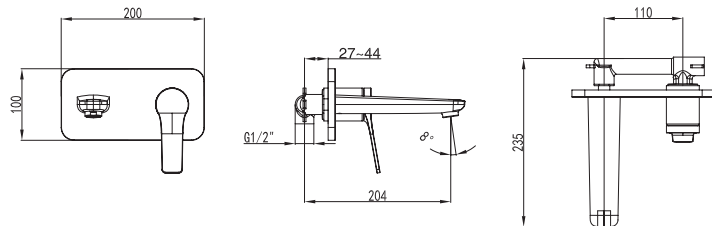

WNW148073C

Cod. 5206836040417

219,00 €

Miscelatore lavabo da incasso
Cartuccia ceramica

Mitigeur de lavabo mural
Cartouche céramique

Wall mixer tap for wash basin
Ceramic cartridge

Μπαταρία νιπτήρος εντοιχισμού
Μηχανισμός κεραμικών δίσκων